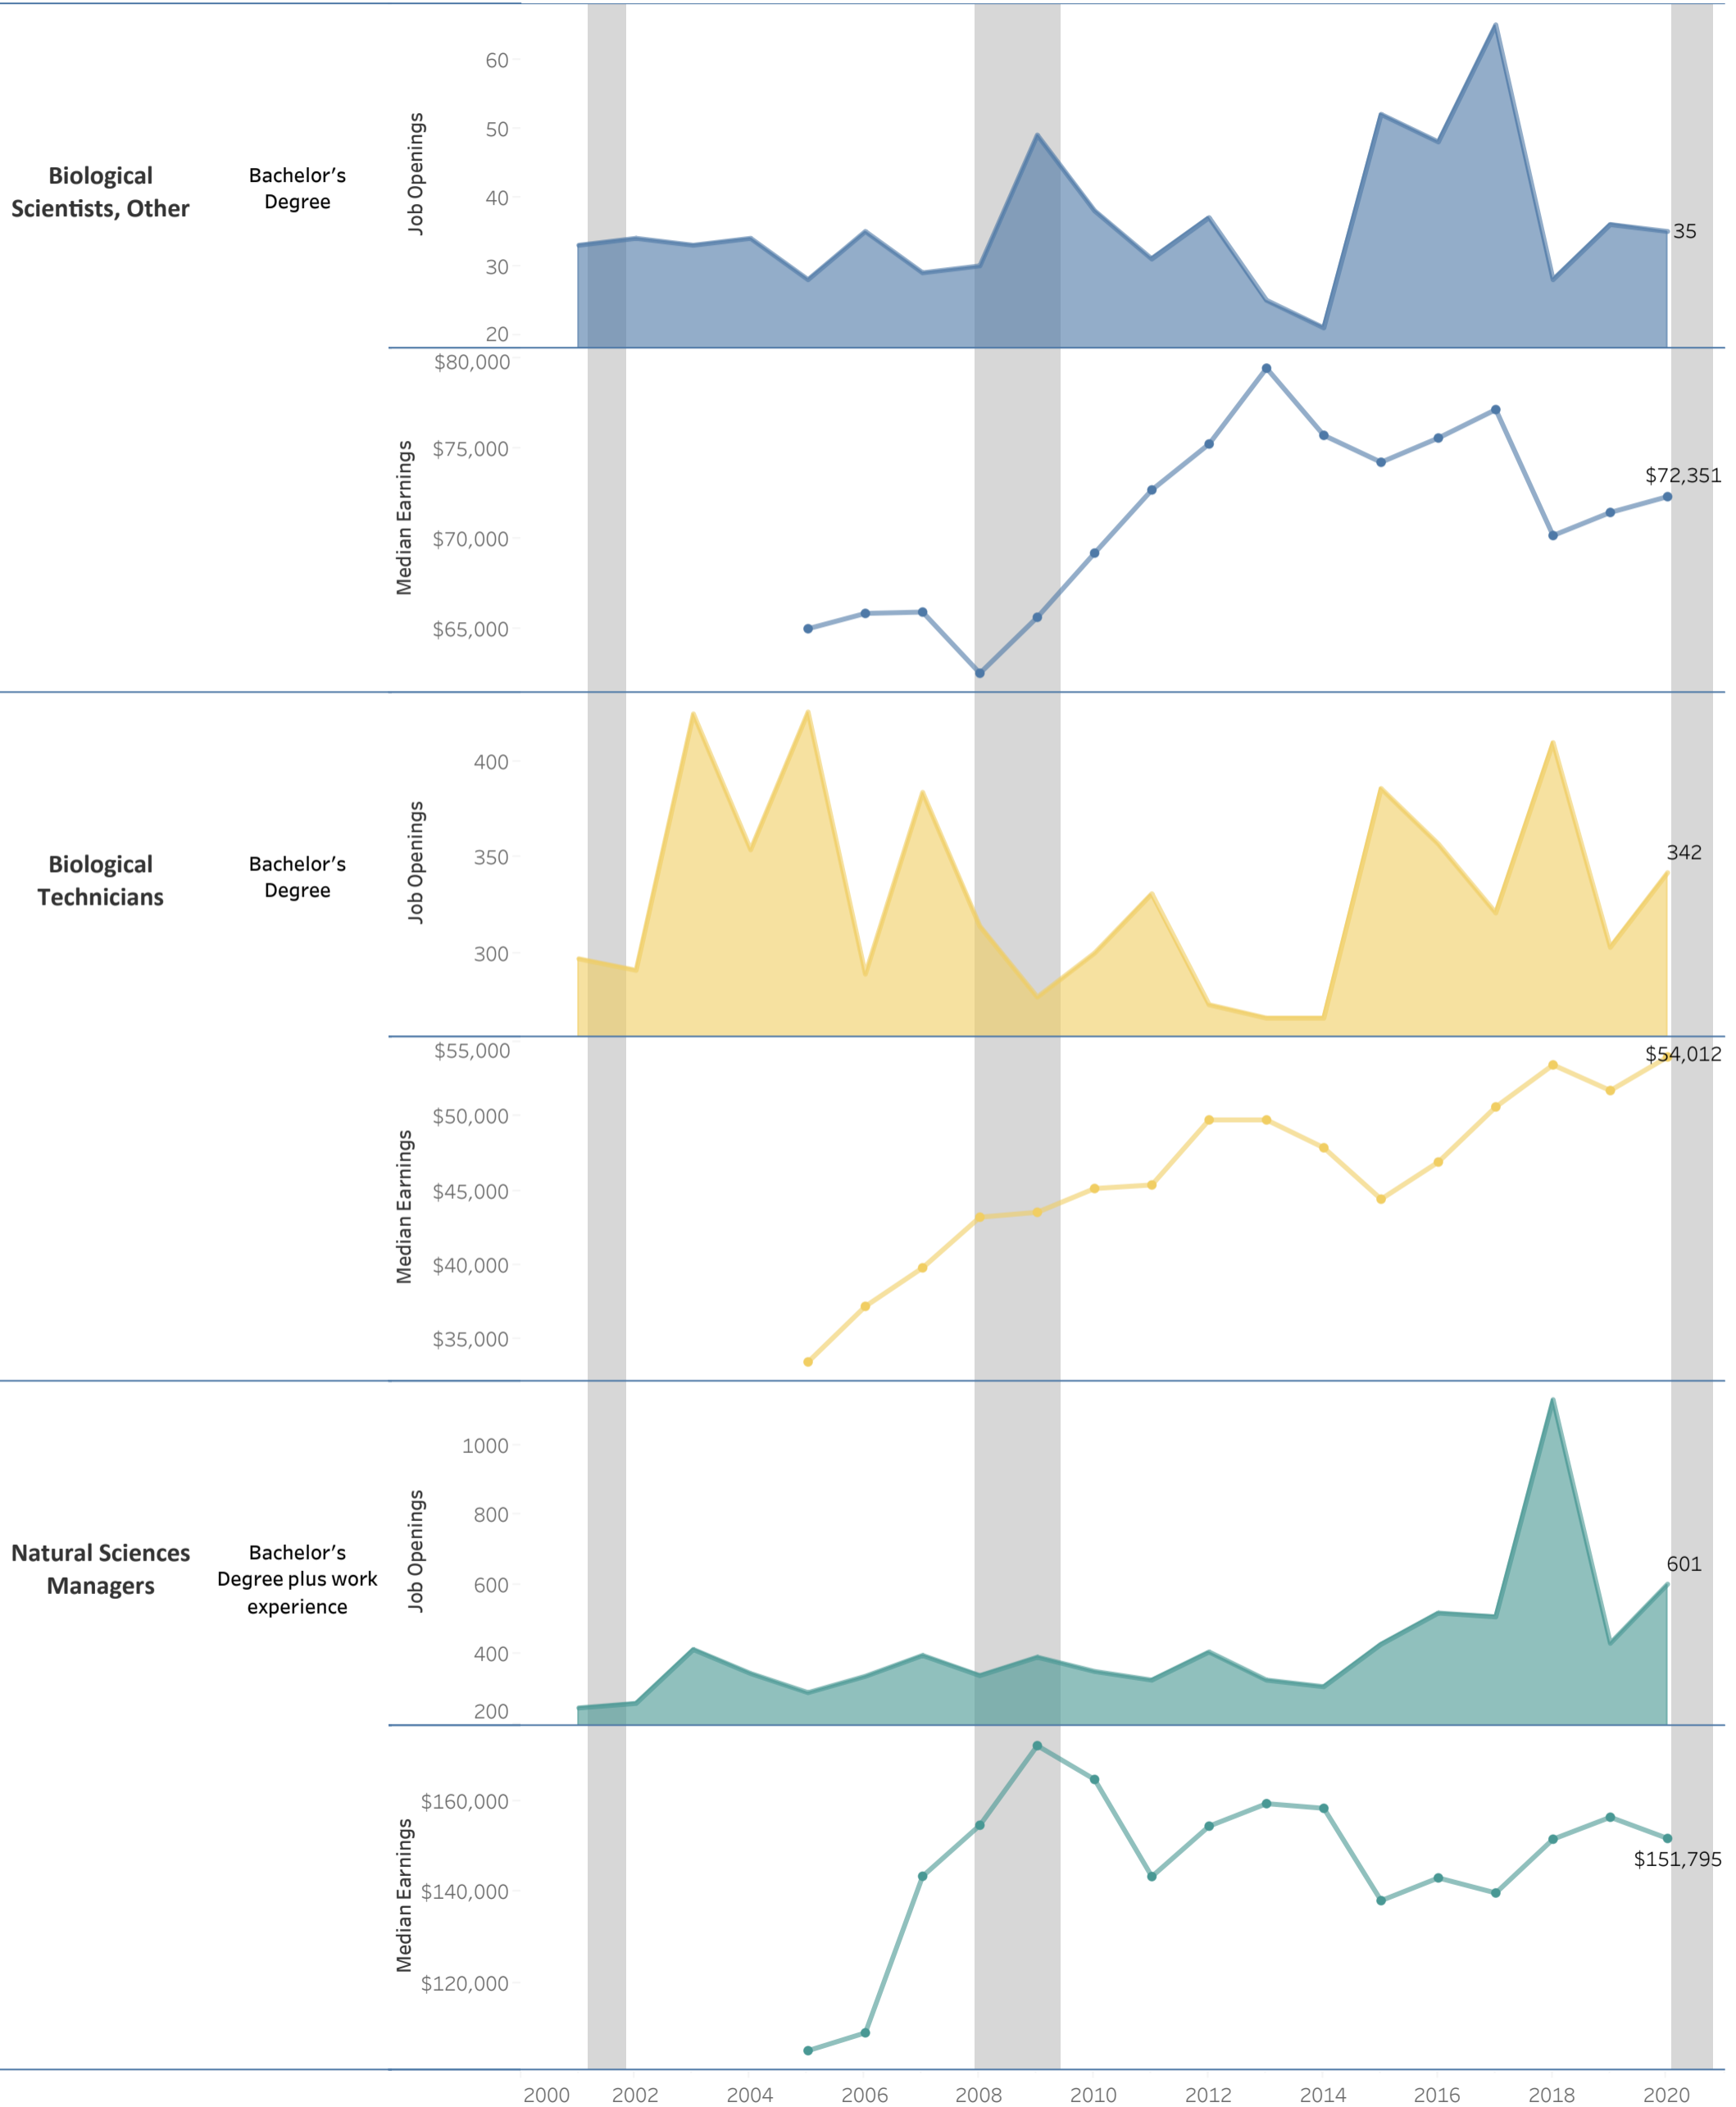

Bucks County Community College: STEM

Associate of Science: Neuroscience (AS.1194)

Vertical shaded areas indicate recessions, the 2020 recession is ongoing. All 2020 data is forecasted.

Source: Bucks County Community College (Annual Median Earnings 2020 Forecast), EMSI (Annual Openings, Annual Median Earnings), PA Dept. of Labor (PA CIP SOC Crosswalk 2020)