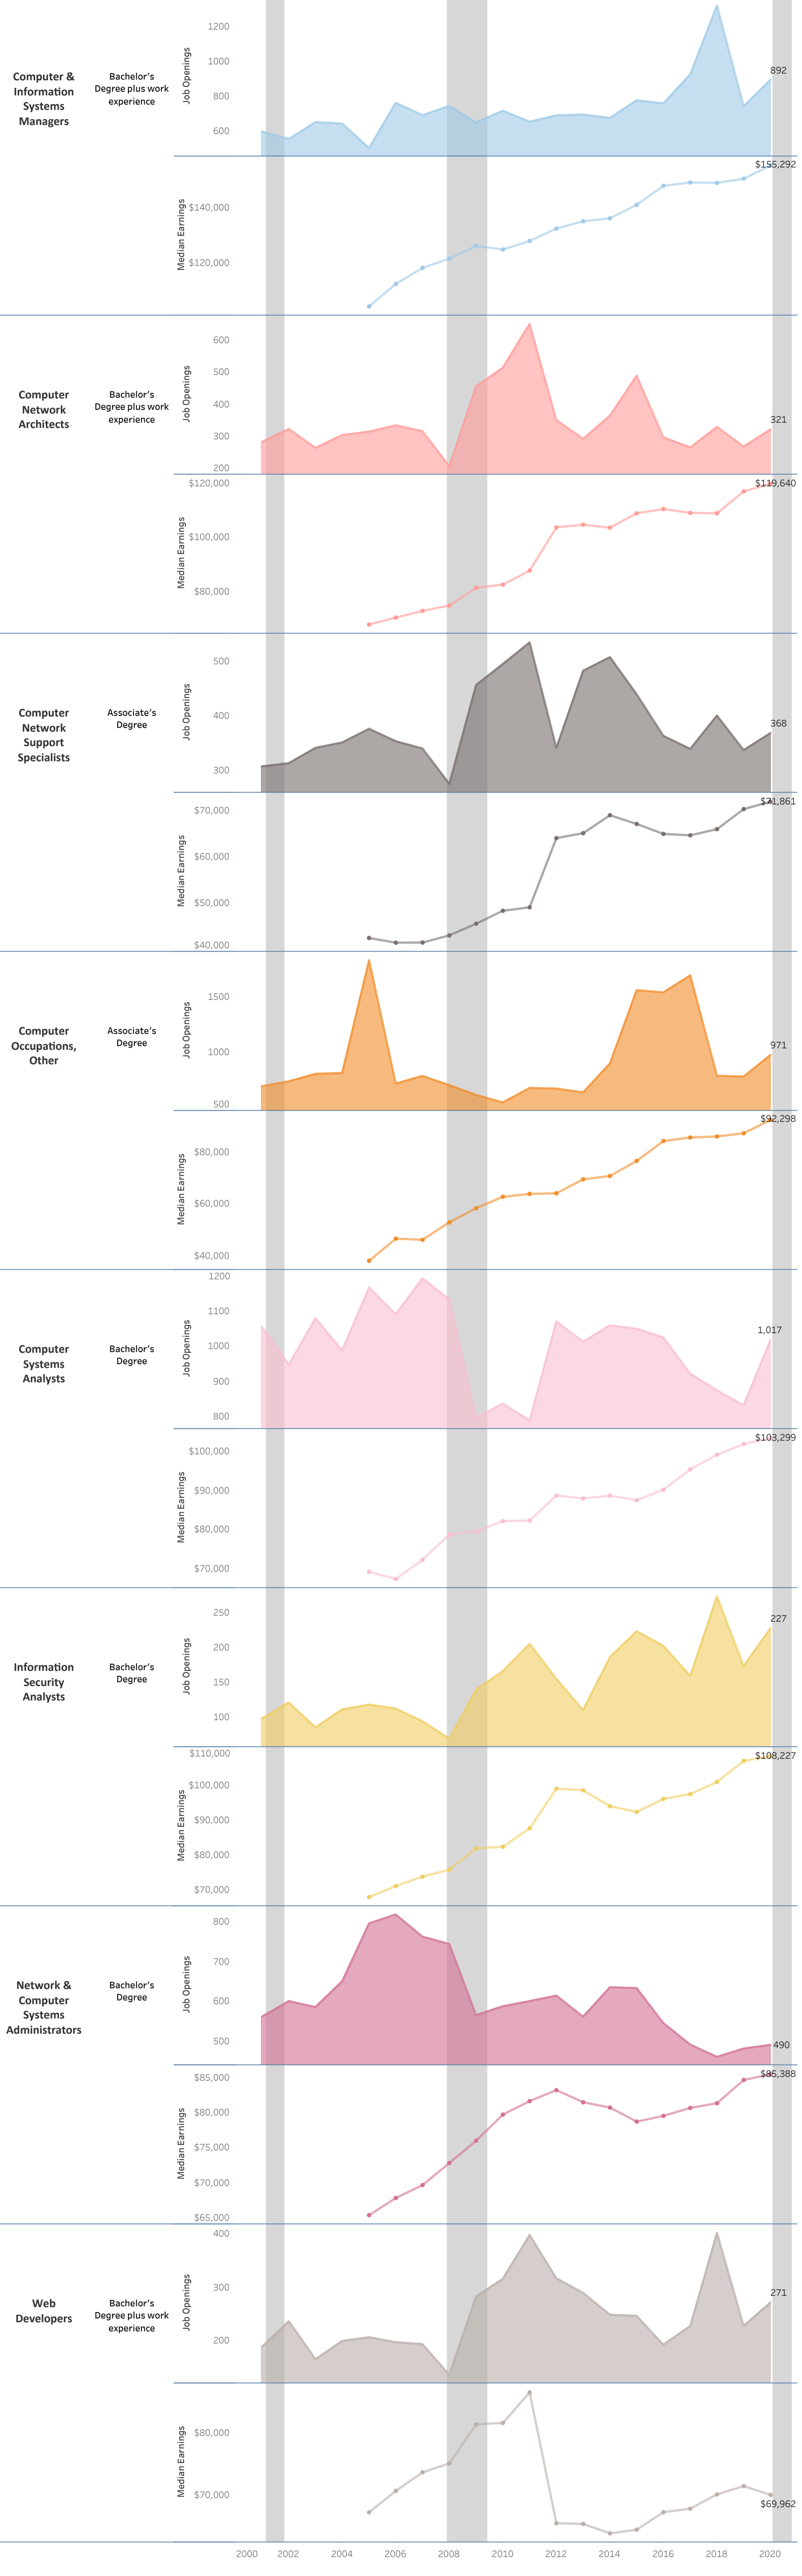

Bucks County Community College: STEM

Associate of Applied Science: Computer Networking Technology (AAS.2136)

Vertical shaded areas indicate recessions, the 2020 recession is ongoing. All 2020 data is forecasted.

Source: Bucks County Community College (Annual Median Earnings 2020 Forecast), EMSI (Annual Openings, Annual Median Earnings), PA Dept. of Labor (PA CIP SOC Crosswalk 2020)