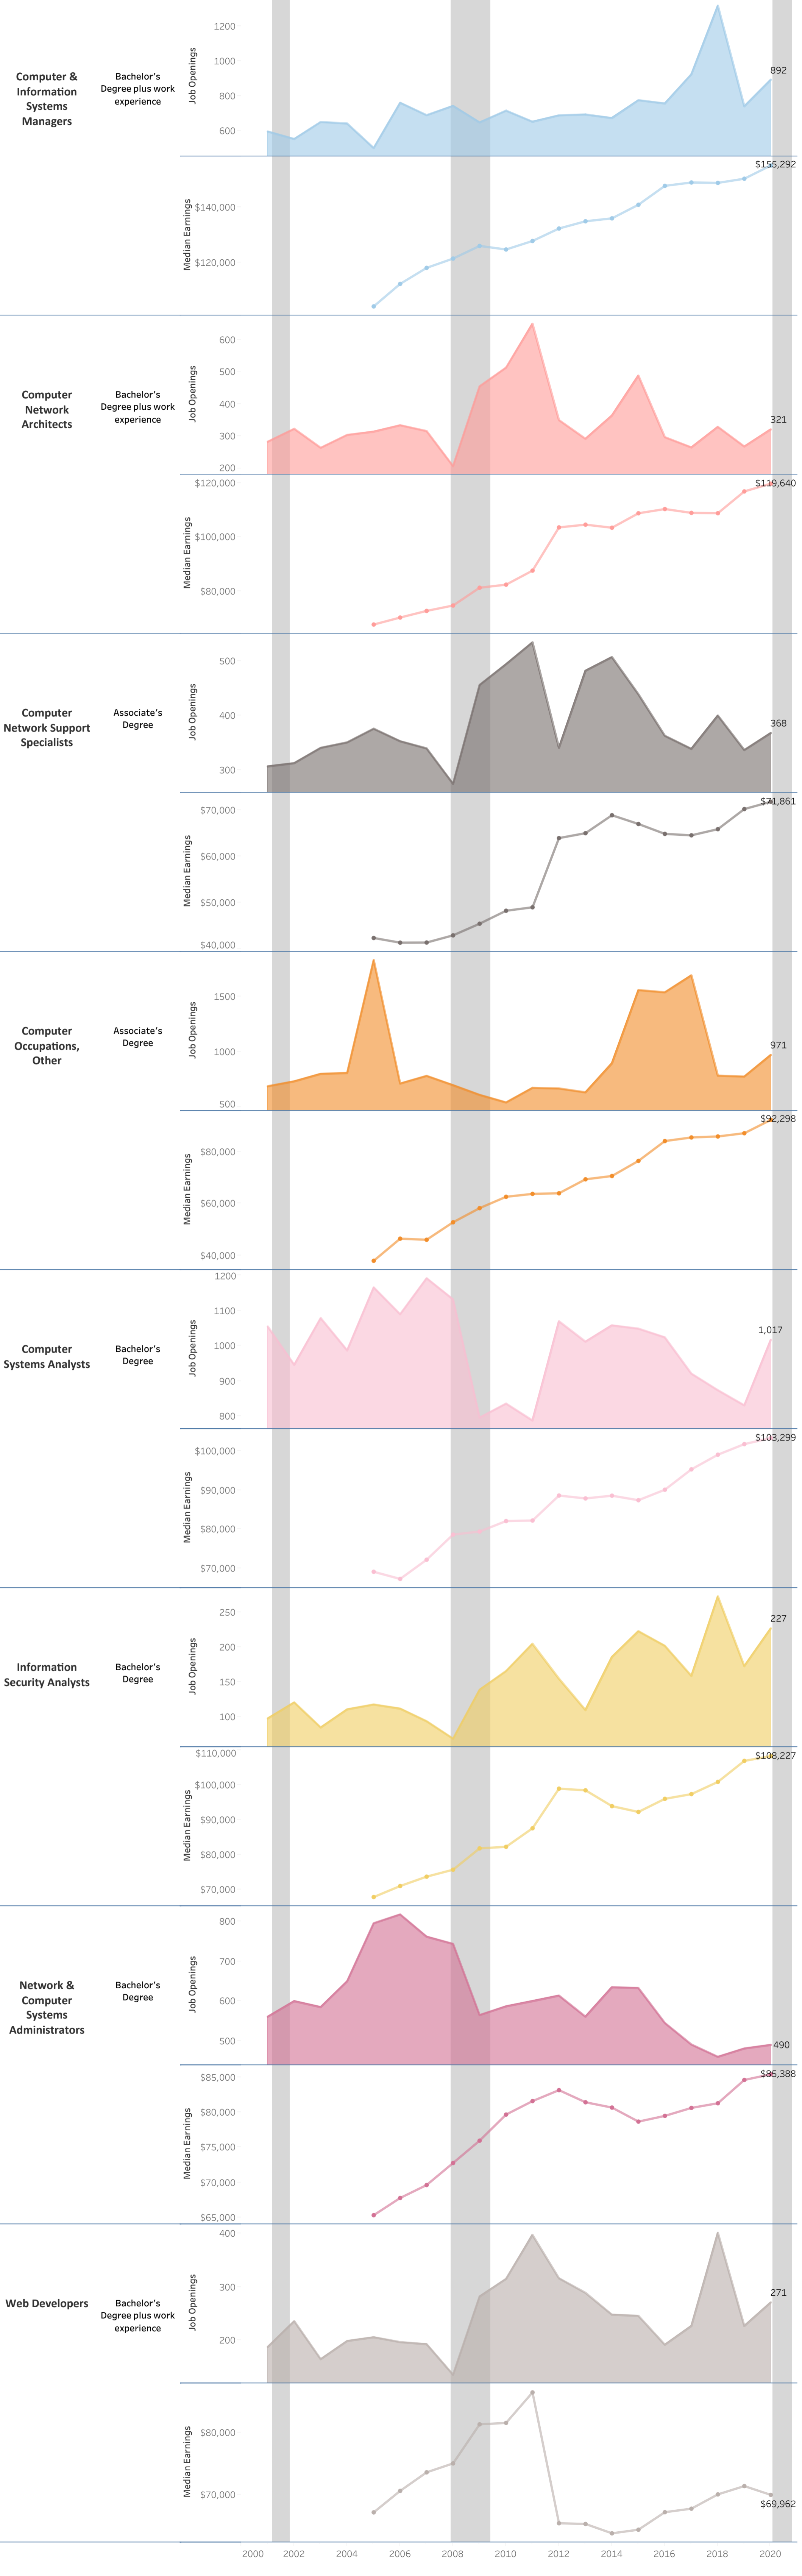

Bucks County Community College: STEM Certificate: Computer Networking Technology (CER.3133)

Vertical shaded areas indicate recessions, the 2020 recession is ongoing. All 2020 data is forecasted.

Source: Bucks County Community College (Annual Median Earnings 2020 Forecast), EMSI (Annual Openings, Annual Median Earnings), PA Dept. of Labor (PA CIP SOC Crosswalk 2020)