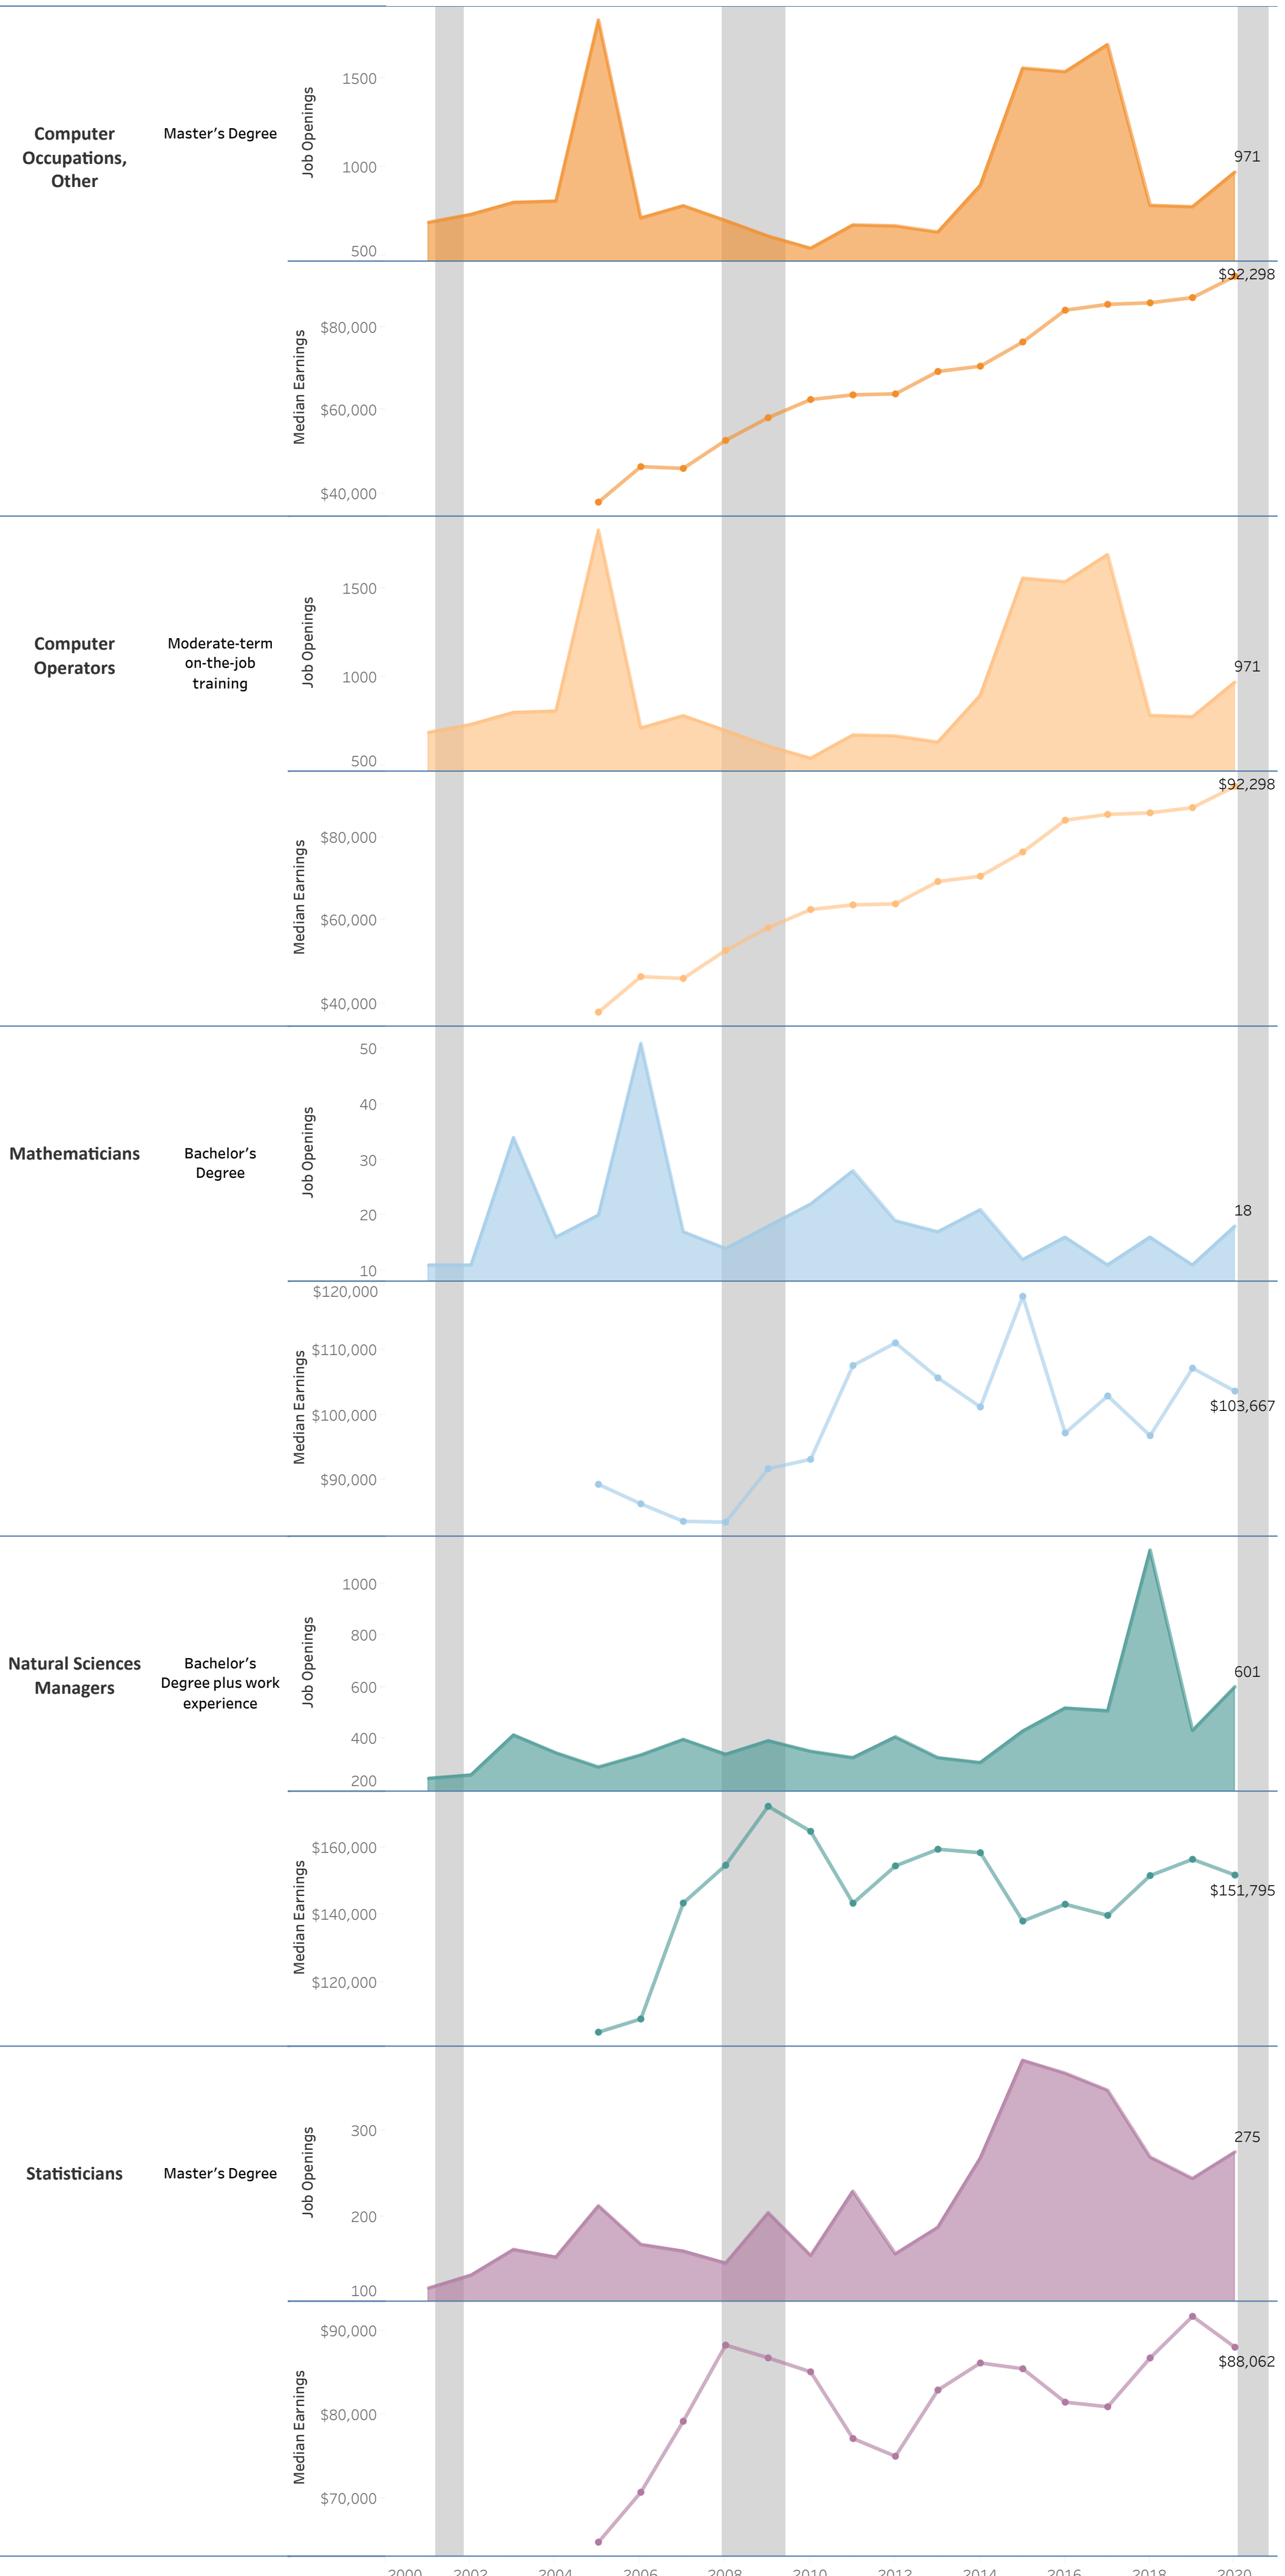

# Bucks County Community College: STEM

## Associate of Science: Mathematics (AS.1006)

Vertical shaded areas indicate recessions, the 2020 recession is ongoing. All 2020 data is forecasted.

Source: Bucks County Community College (Annual Median Earnings 2020 Forecast), EMSI (Annual Openings, Annual Median Earnings), PA Dept. of Labor (PA CIP SOC Crosswalk 2020)