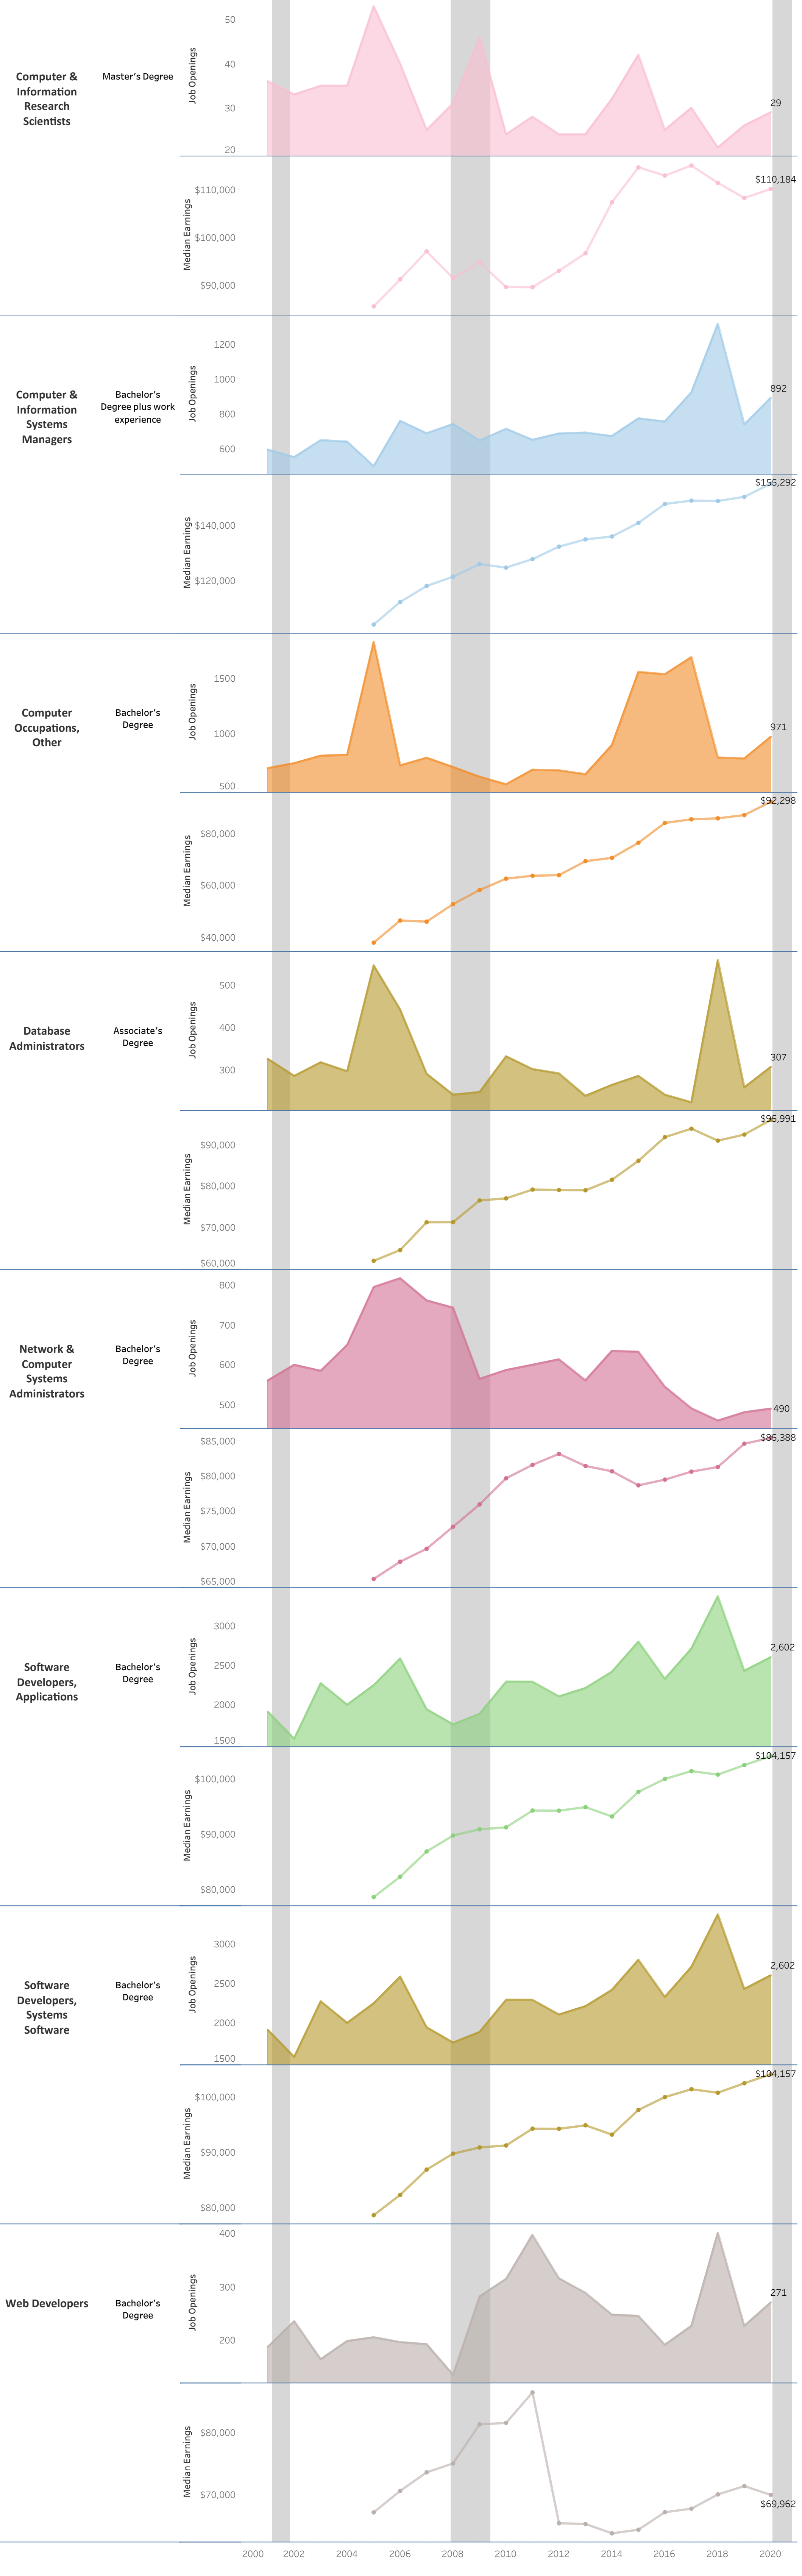

Bucks County Community College: STEM

Associate of Science: Information Science (AS.1102)

Vertical shaded areas indicate recessions, the 2020 recession is ongoing. All 2020 data is forecasted.

Source: Bucks County Community College (Annual Median Earnings 2020 Forecast), EMSI (Annual Openings, Annual Median Earnings), PA Dept. of Labor (PA CIP SOC Crosswalk 2020)