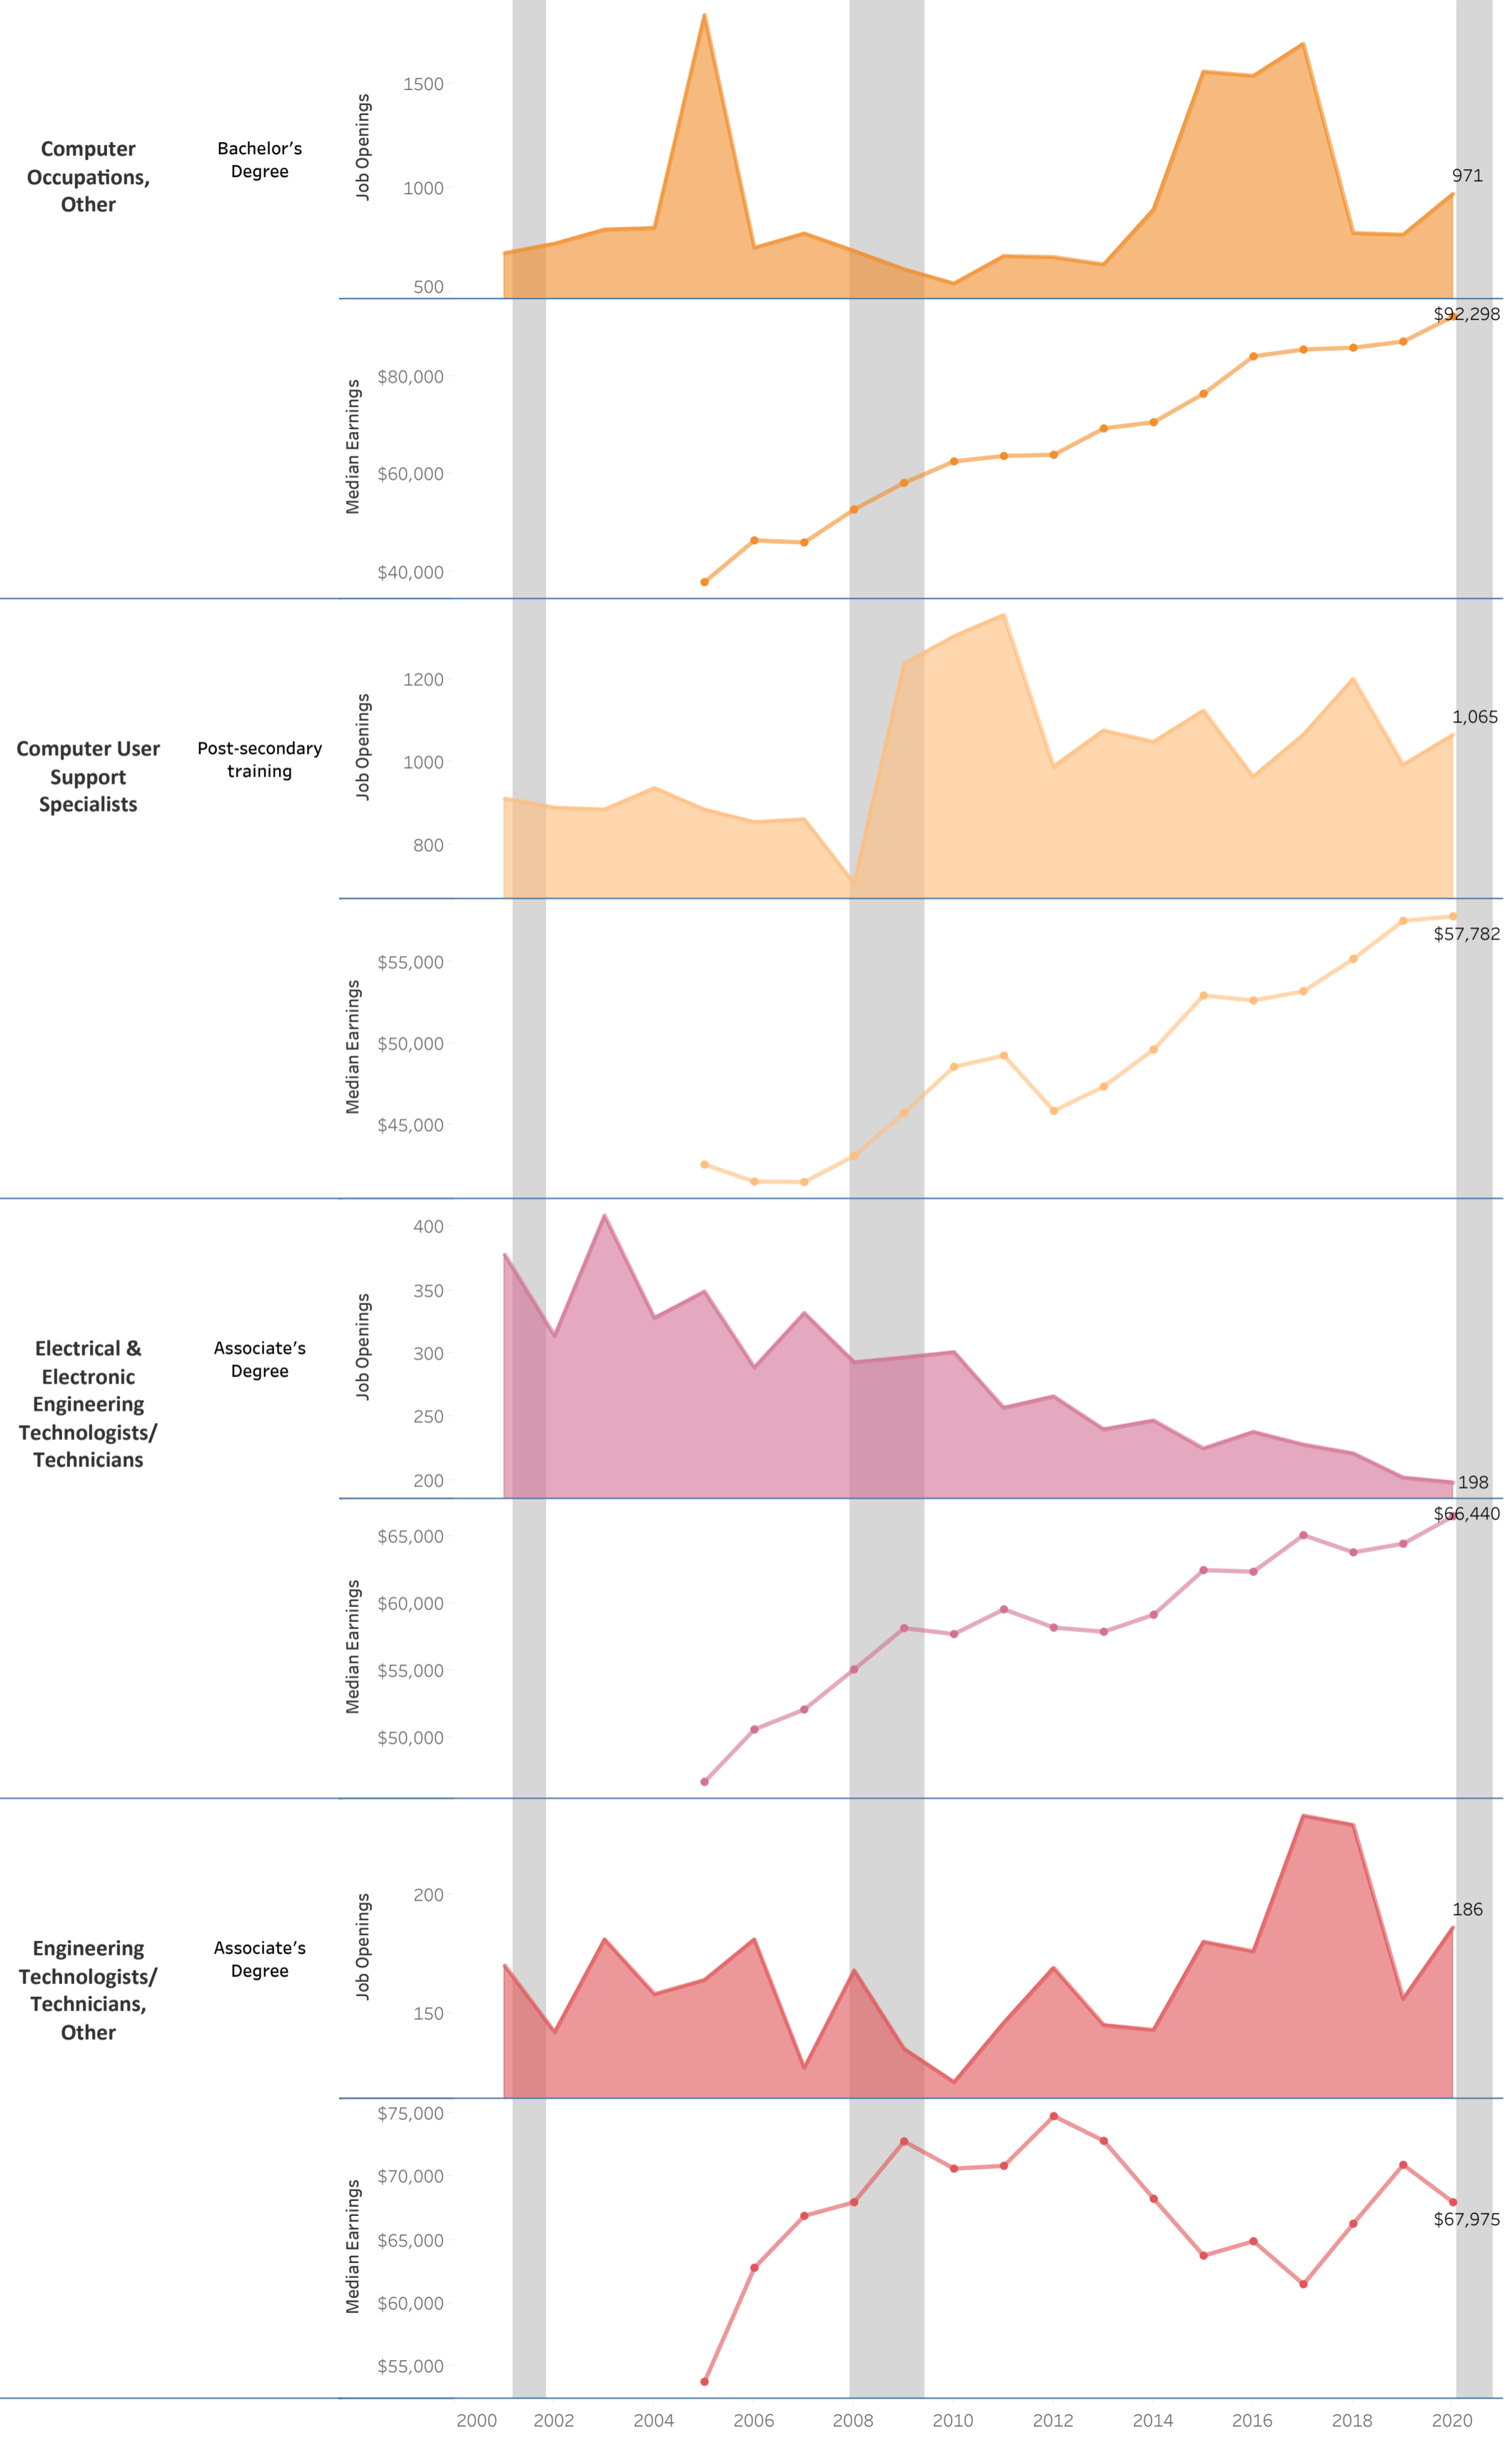

Bucks County Community College: STEM

Certificate: Computer Hardware Installation & Maintenance (CER.3162)

Vertical shaded areas indicate recessions, the 2020 recession is ongoing. All 2020 data is forecasted.

Source: Bucks County Community College (Annual Median Earnings 2020 Forecast), EMSI (Annual Openings, Annual Median Earnings), PA Dept. of Labor (PA CIP SOC Crosswalk 2020)