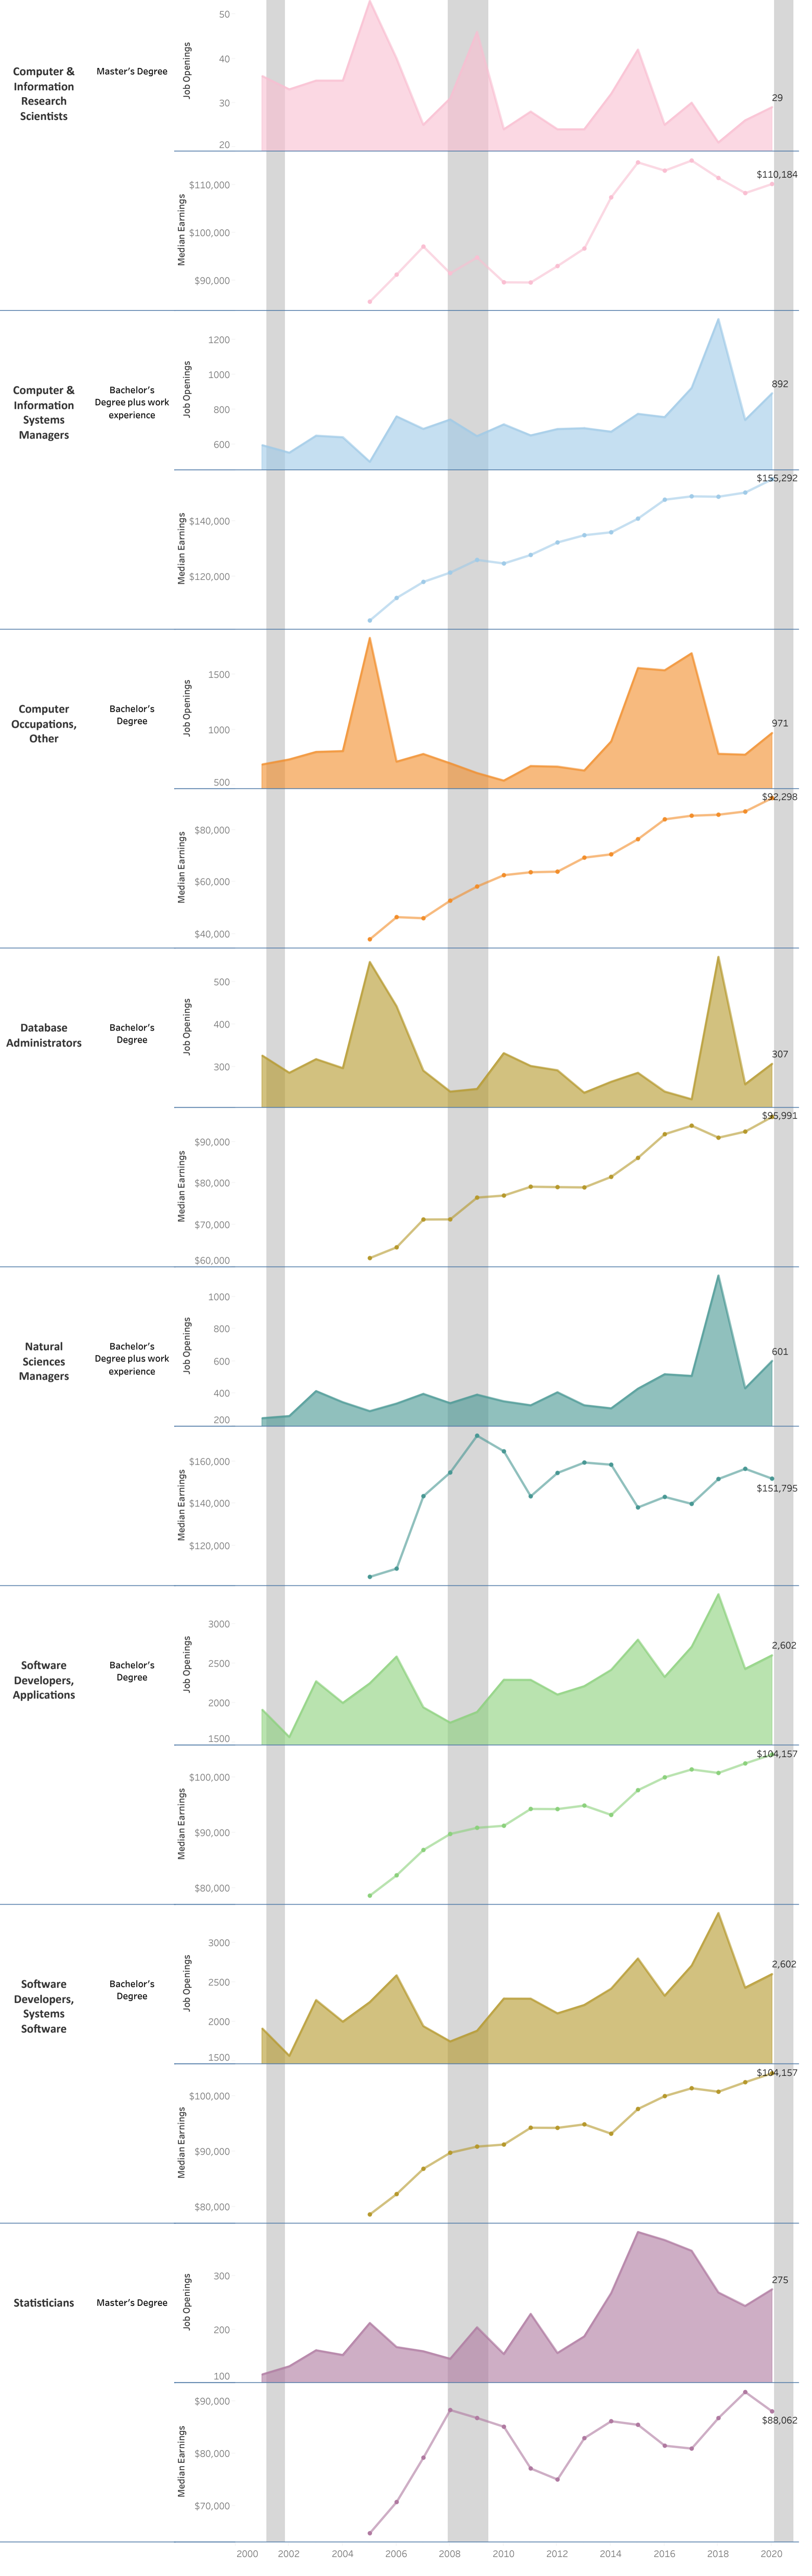

Bucks County Community College: STEM Associate of Science: Data Science (AS.1205)

Vertical shaded areas indicate recessions, the 2020 recession is ongoing. All 2020 data is forecasted.

Source: Bucks County Community College (Annual Median Earnings 2020 Forecast), EMSI (Annual Openings, Annual Median Earnings), PA Dept. of Labor (PA CIP SOC Crosswalk 2020)