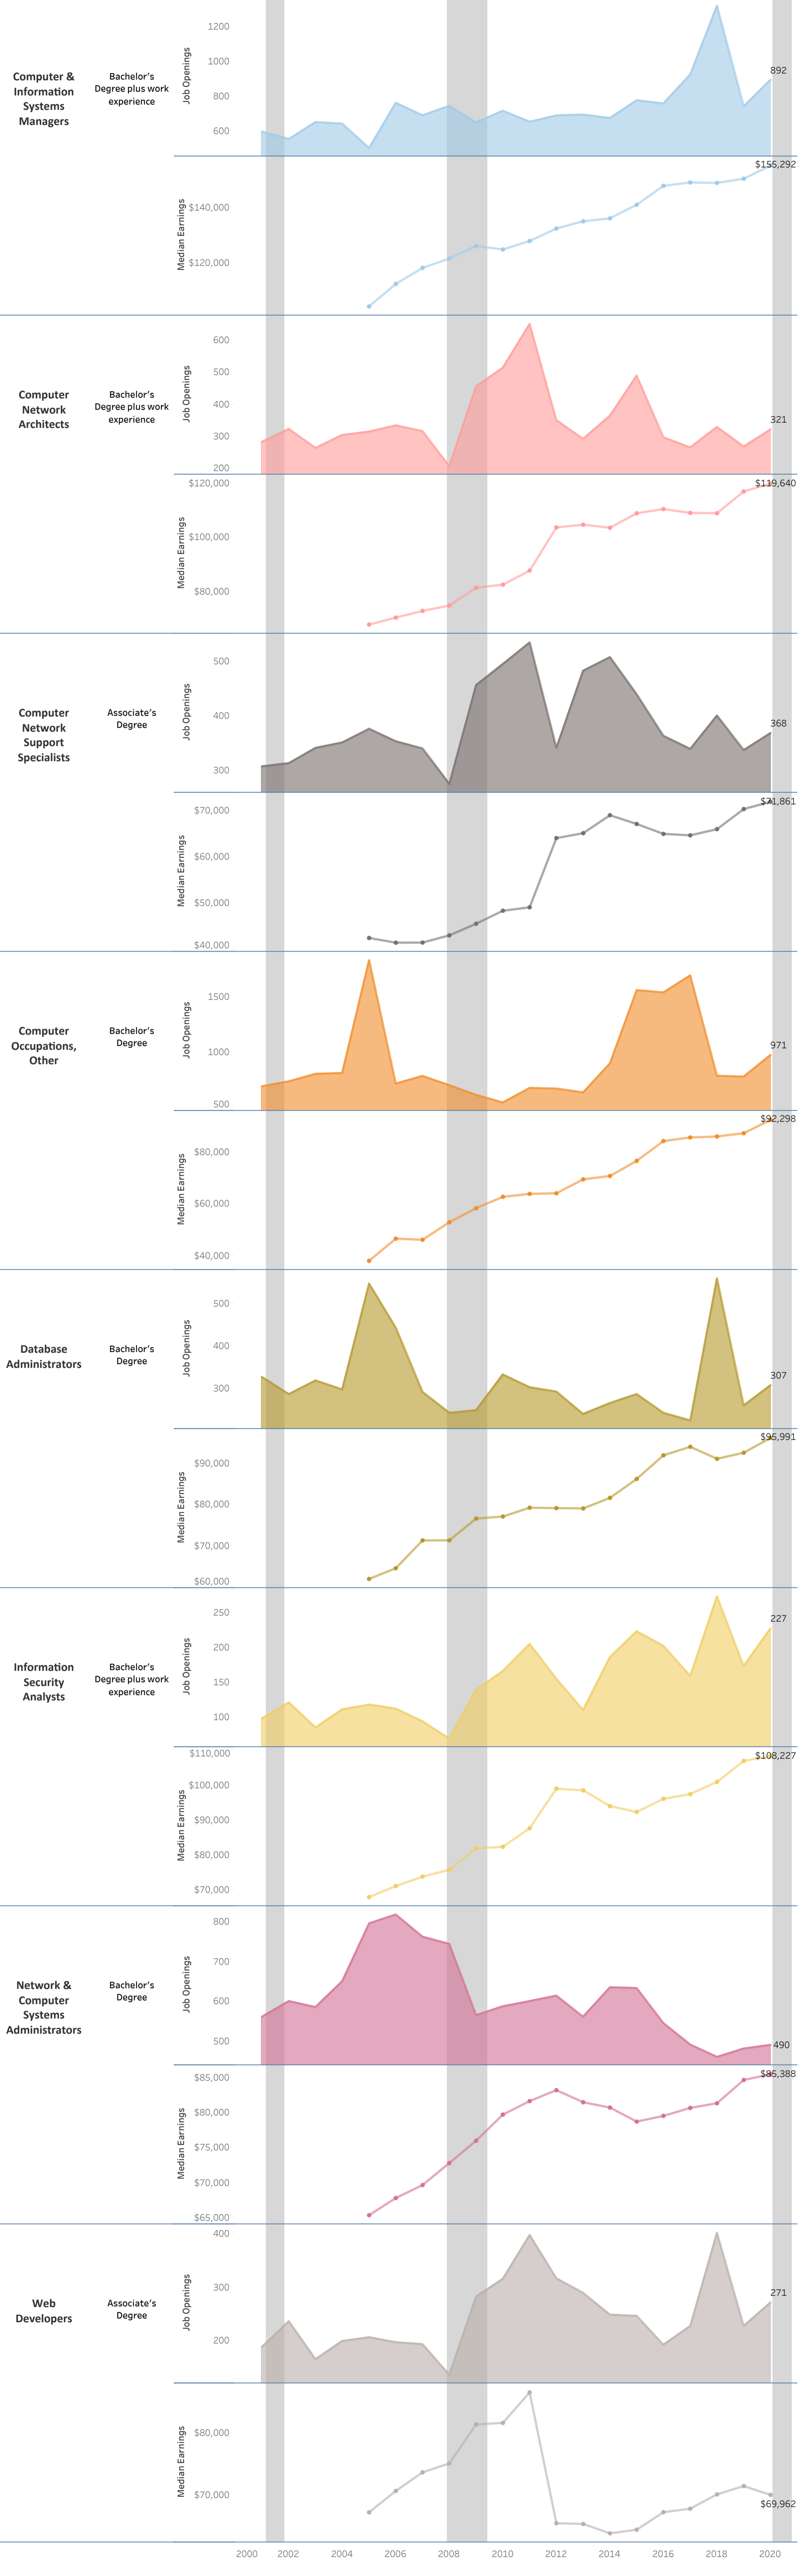

Bucks County Community College: STEM

Associate of Science: Cybersecurity (AS.1203)

Vertical shaded areas indicate recessions, the 2020 recession is ongoing. All 2020 data is forecasted.

Source: Bucks County Community College (Annual Median Earnings 2020 Forecast), EMSI (Annual Openings, Annual Median Earnings), PA Dept. of Labor (PA CIP SOC Crosswalk 2020)