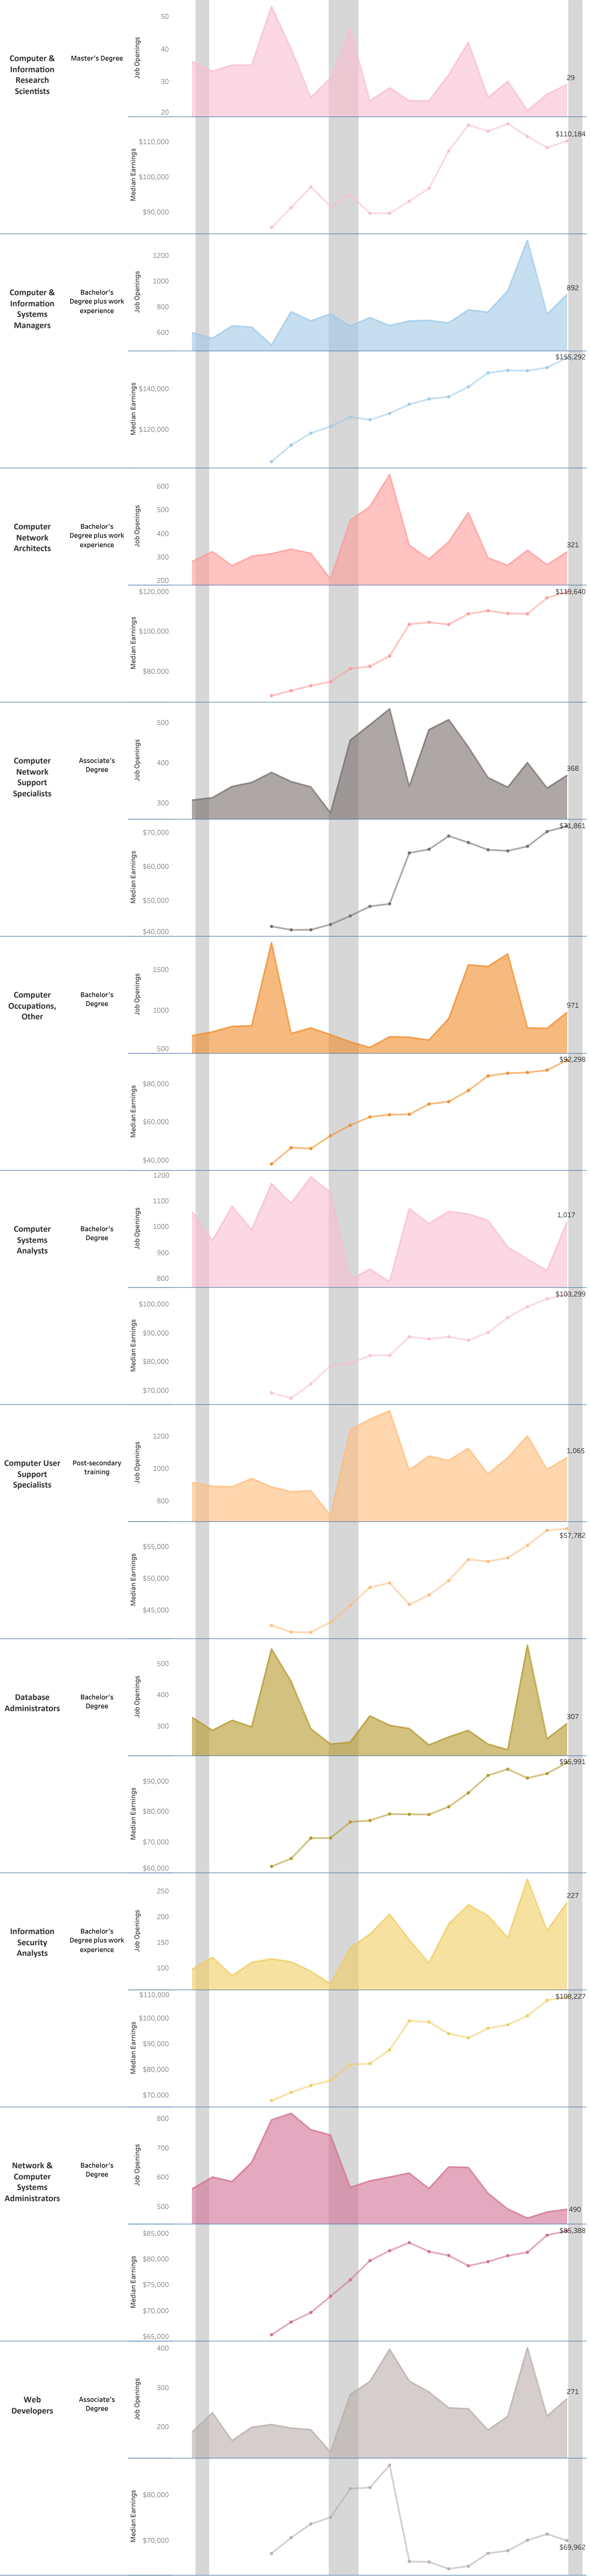

Bucks County Community College: STEM

Associate of Science: Computer Science (AS.1103)

Vertical shaded areas indicate recessions, the 2020 recession is ongoing. All 2020 data is forecasted.

Source: Bucks County Community College (Annual Median Earnings 2020 Forecast), EMSI (Annual Openings, Annual Median Earnings), PA Dept. of Labor (PA CIP SOC Crosswalk 2020)