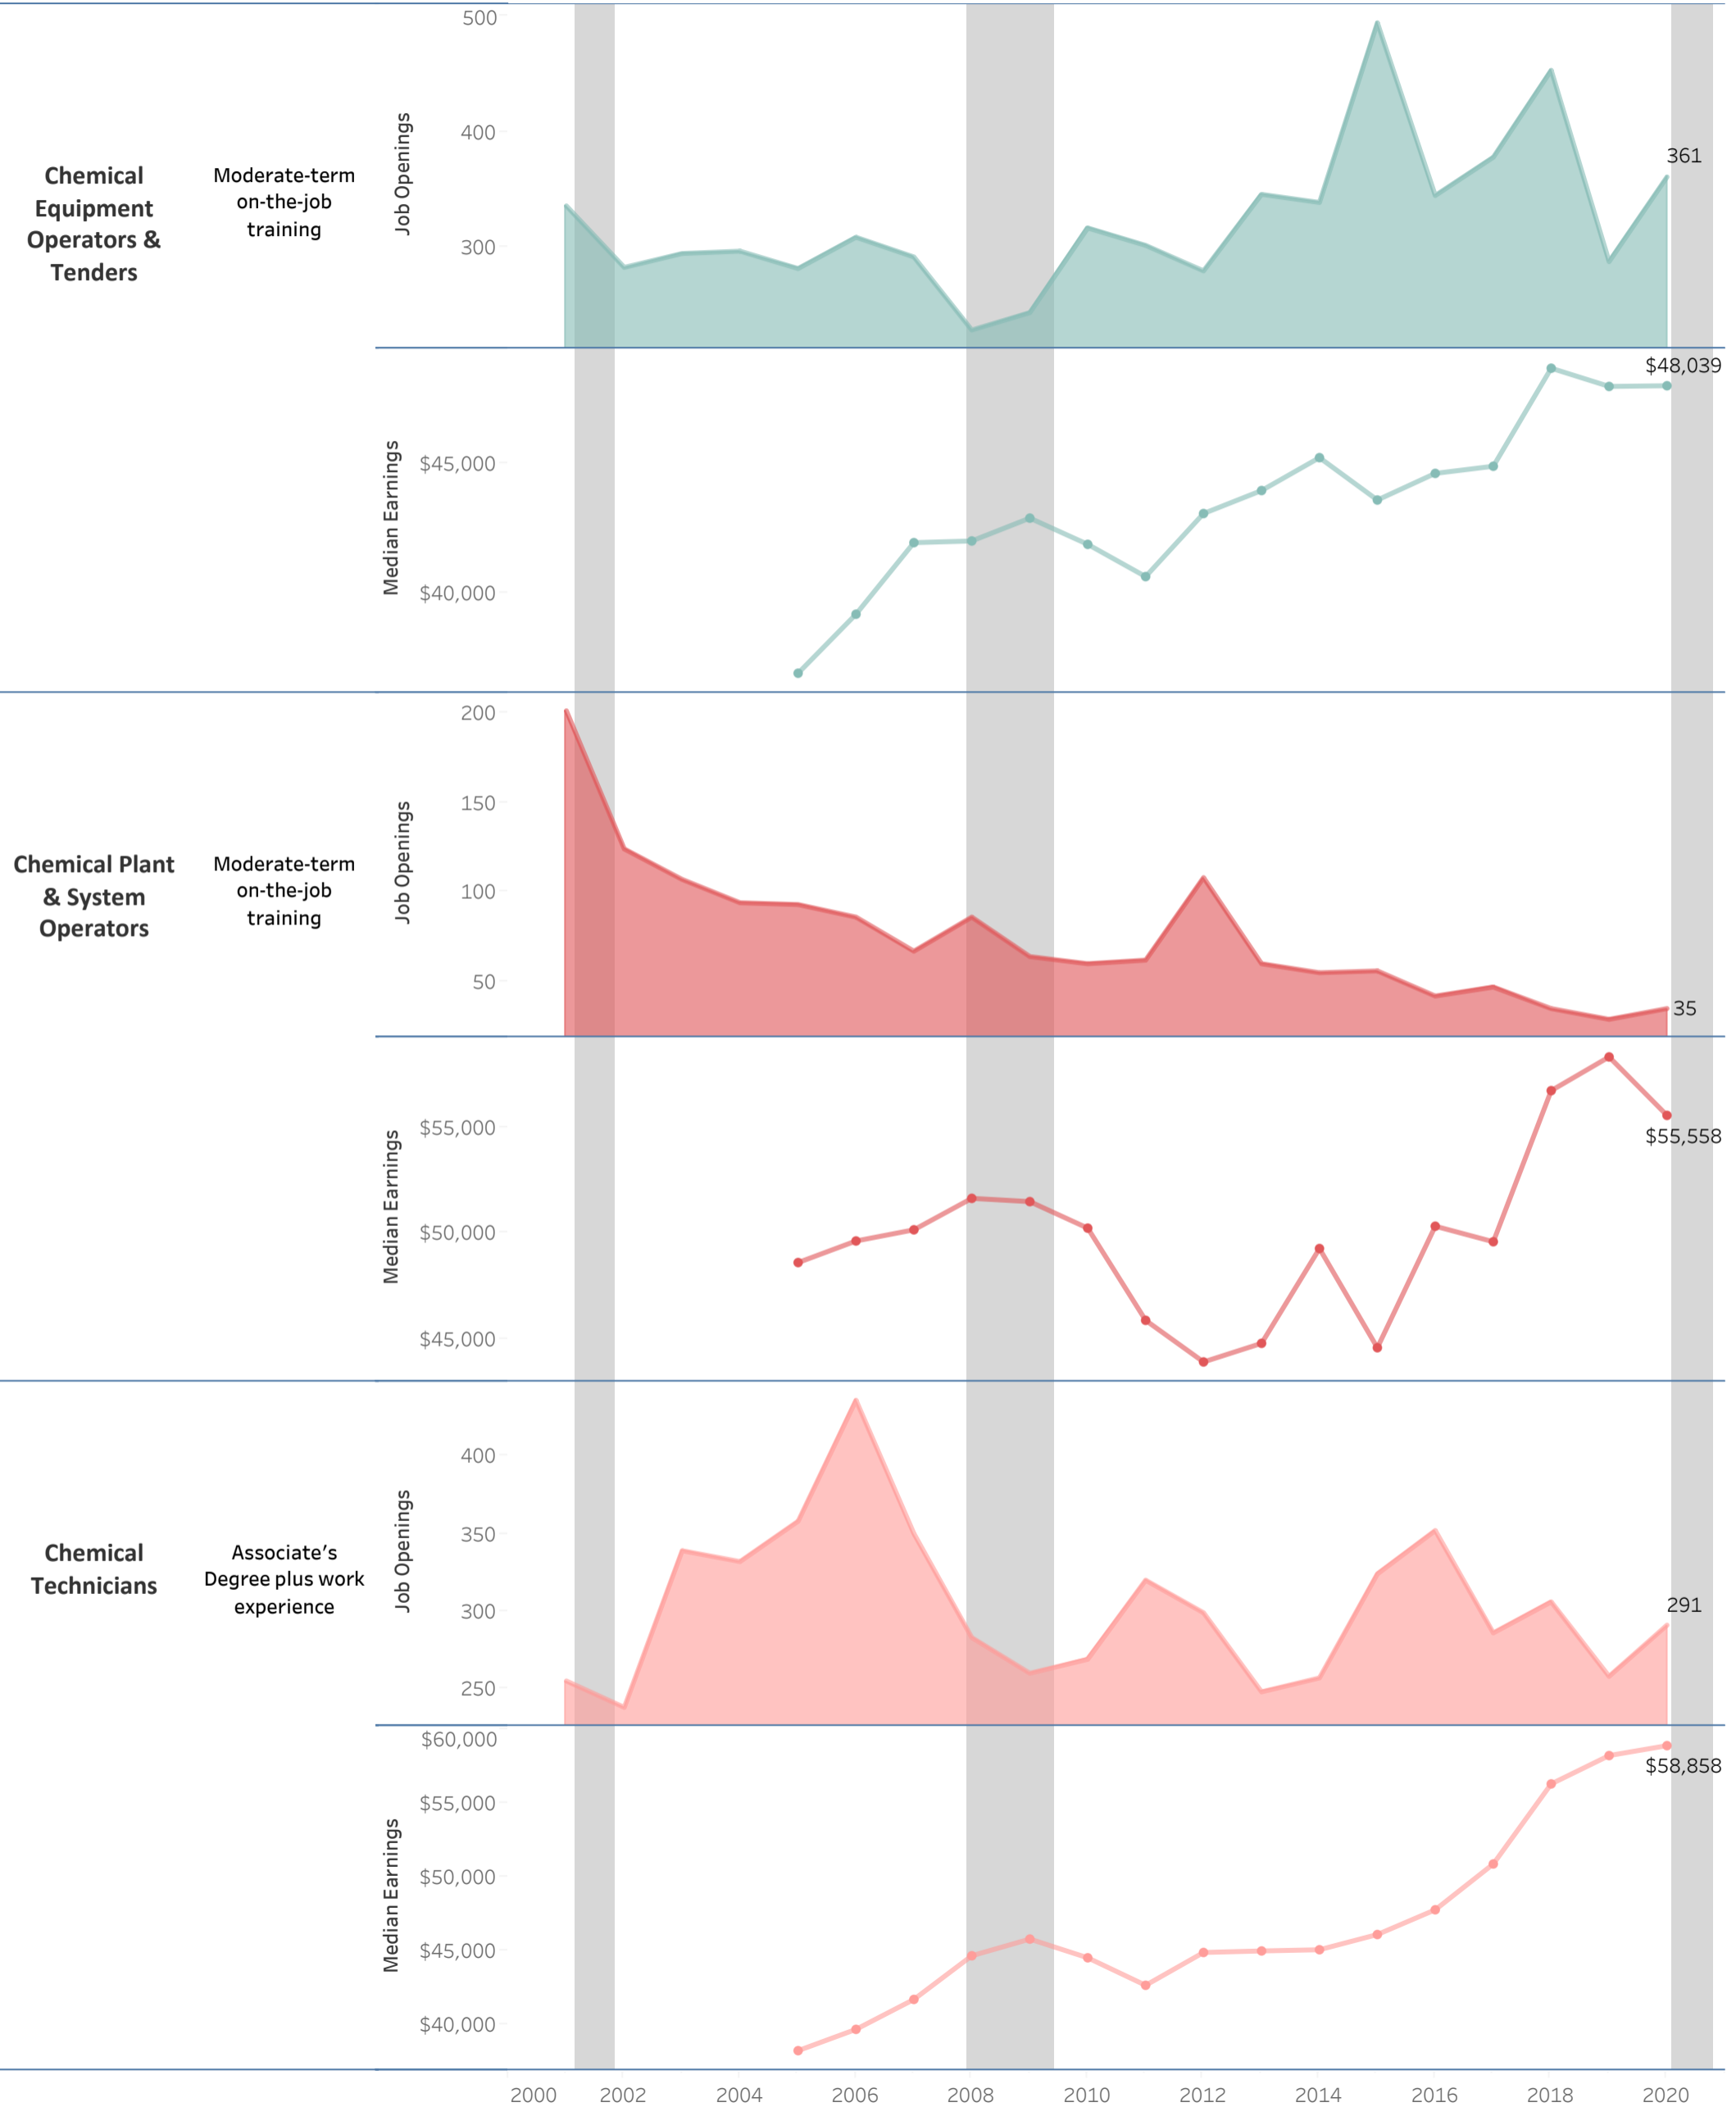

# Bucks County Community College: STEM

## Associate of Science: Chemistry (AS.1004)

Vertical shaded areas indicate recessions, the 2020 recession is ongoing. All 2020 data is forecasted.

Source: Bucks County Community College (Annual Median Earnings 2020 Forecast), EMSI (Annual Openings, Annual Median Earnings), PA Dept. of Labor (PA CIP SOC Crosswalk 2020)