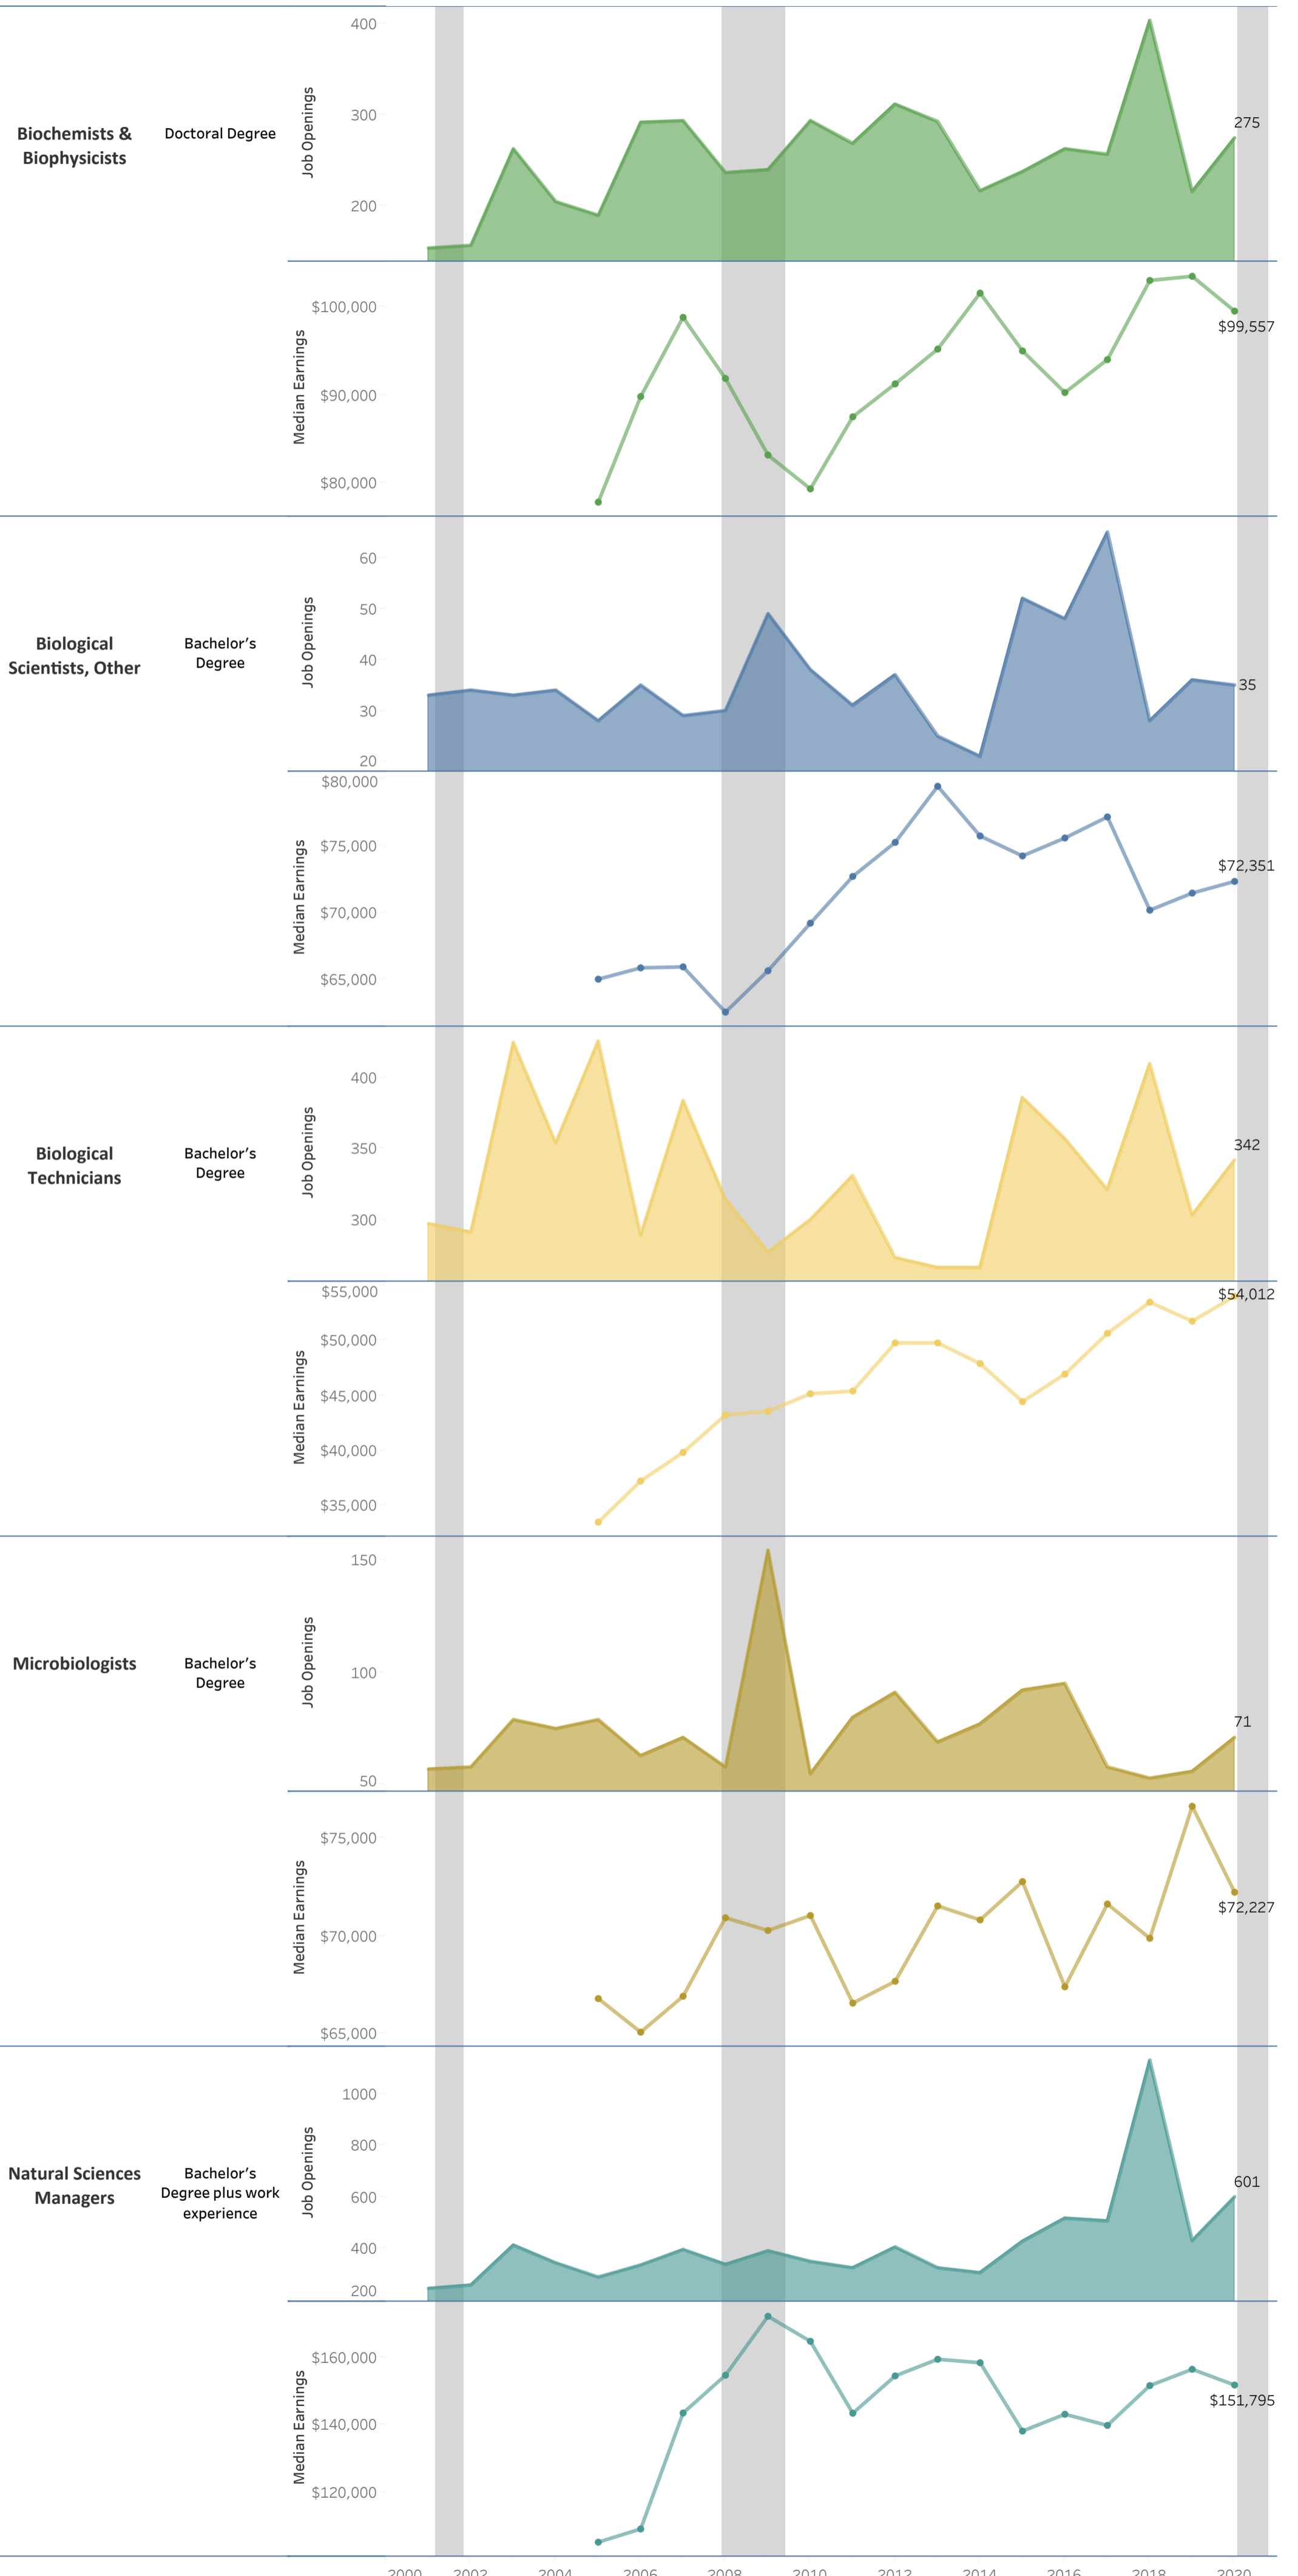

Bucks County Community College: STEM Certificate: Biotechnology (CER.3186)

Vertical shaded areas indicate recessions, the 2020 recession is ongoing. All 2020 data is forecasted.

Source: Bucks County Community College (Annual Median Earnings 2020 Forecast), EMSI (Annual Openings, Annual Median Earnings), PA Dept. of Labor (PA CIP SOC Crosswalk 2020)