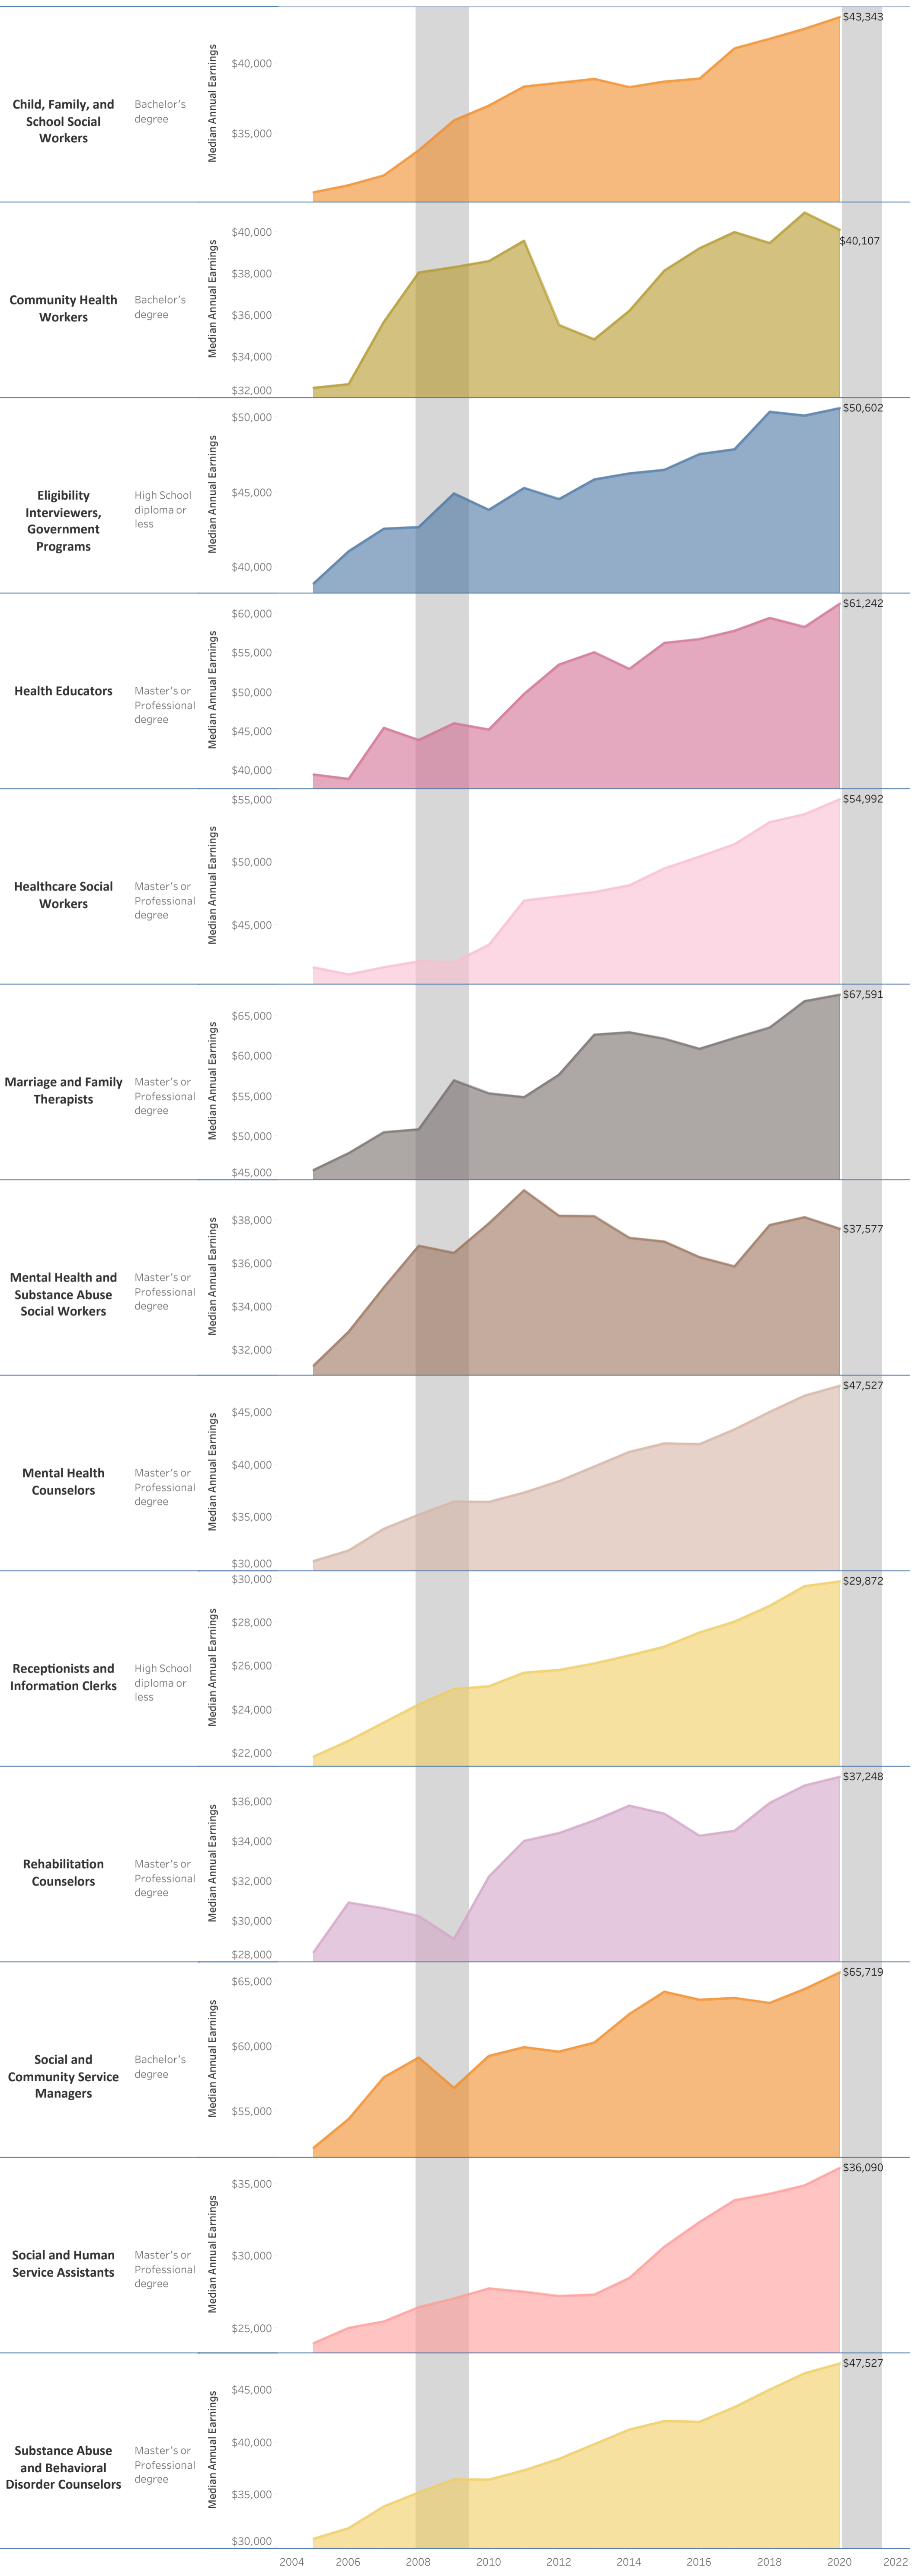

Bucks County Community College: Social & Behavioral Science

Associate of Arts: Social Work (AA.1130)

Vertical shaded areas indicate recessions, the 2020 recession is ongoing. All 2020 data is forecasted.

Region includes 5 NJ and 67 PA counties:

Burlington, Camden, Gloucester, Mercer, Middlesex, Adams, Allegheny, Armstrong, Beaver, Bedford, Berks, Blair, Bradford, Bucks, Butler, Cambria, Cameron, Carbon, Centre, Chester, Clarion, Clearfield, Clinton, Columbia, Crawford, Cumberland, Dauphin, Delaware, Elk, Erie, Fayette, Forest, Franklin, Fulton, Greene, Huntingdon, Indiana, Jefferson, Juniata, Lackawanna, Lancaster, Lawrence, Lebanon, Lehigh, Luzerne, Lycoming, McKean, Mercer, Mifflin, Monroe, Montgomery, Montour, Northampton, Northumberland, Perry, Philadelphia, Pike, Potter, Schuylkill, Snyder, Somerset, Sullivan, Susquehanna, Tioga, Union, Venango, Warren, Washington, Wayne, Westmoreland, Wyoming, York