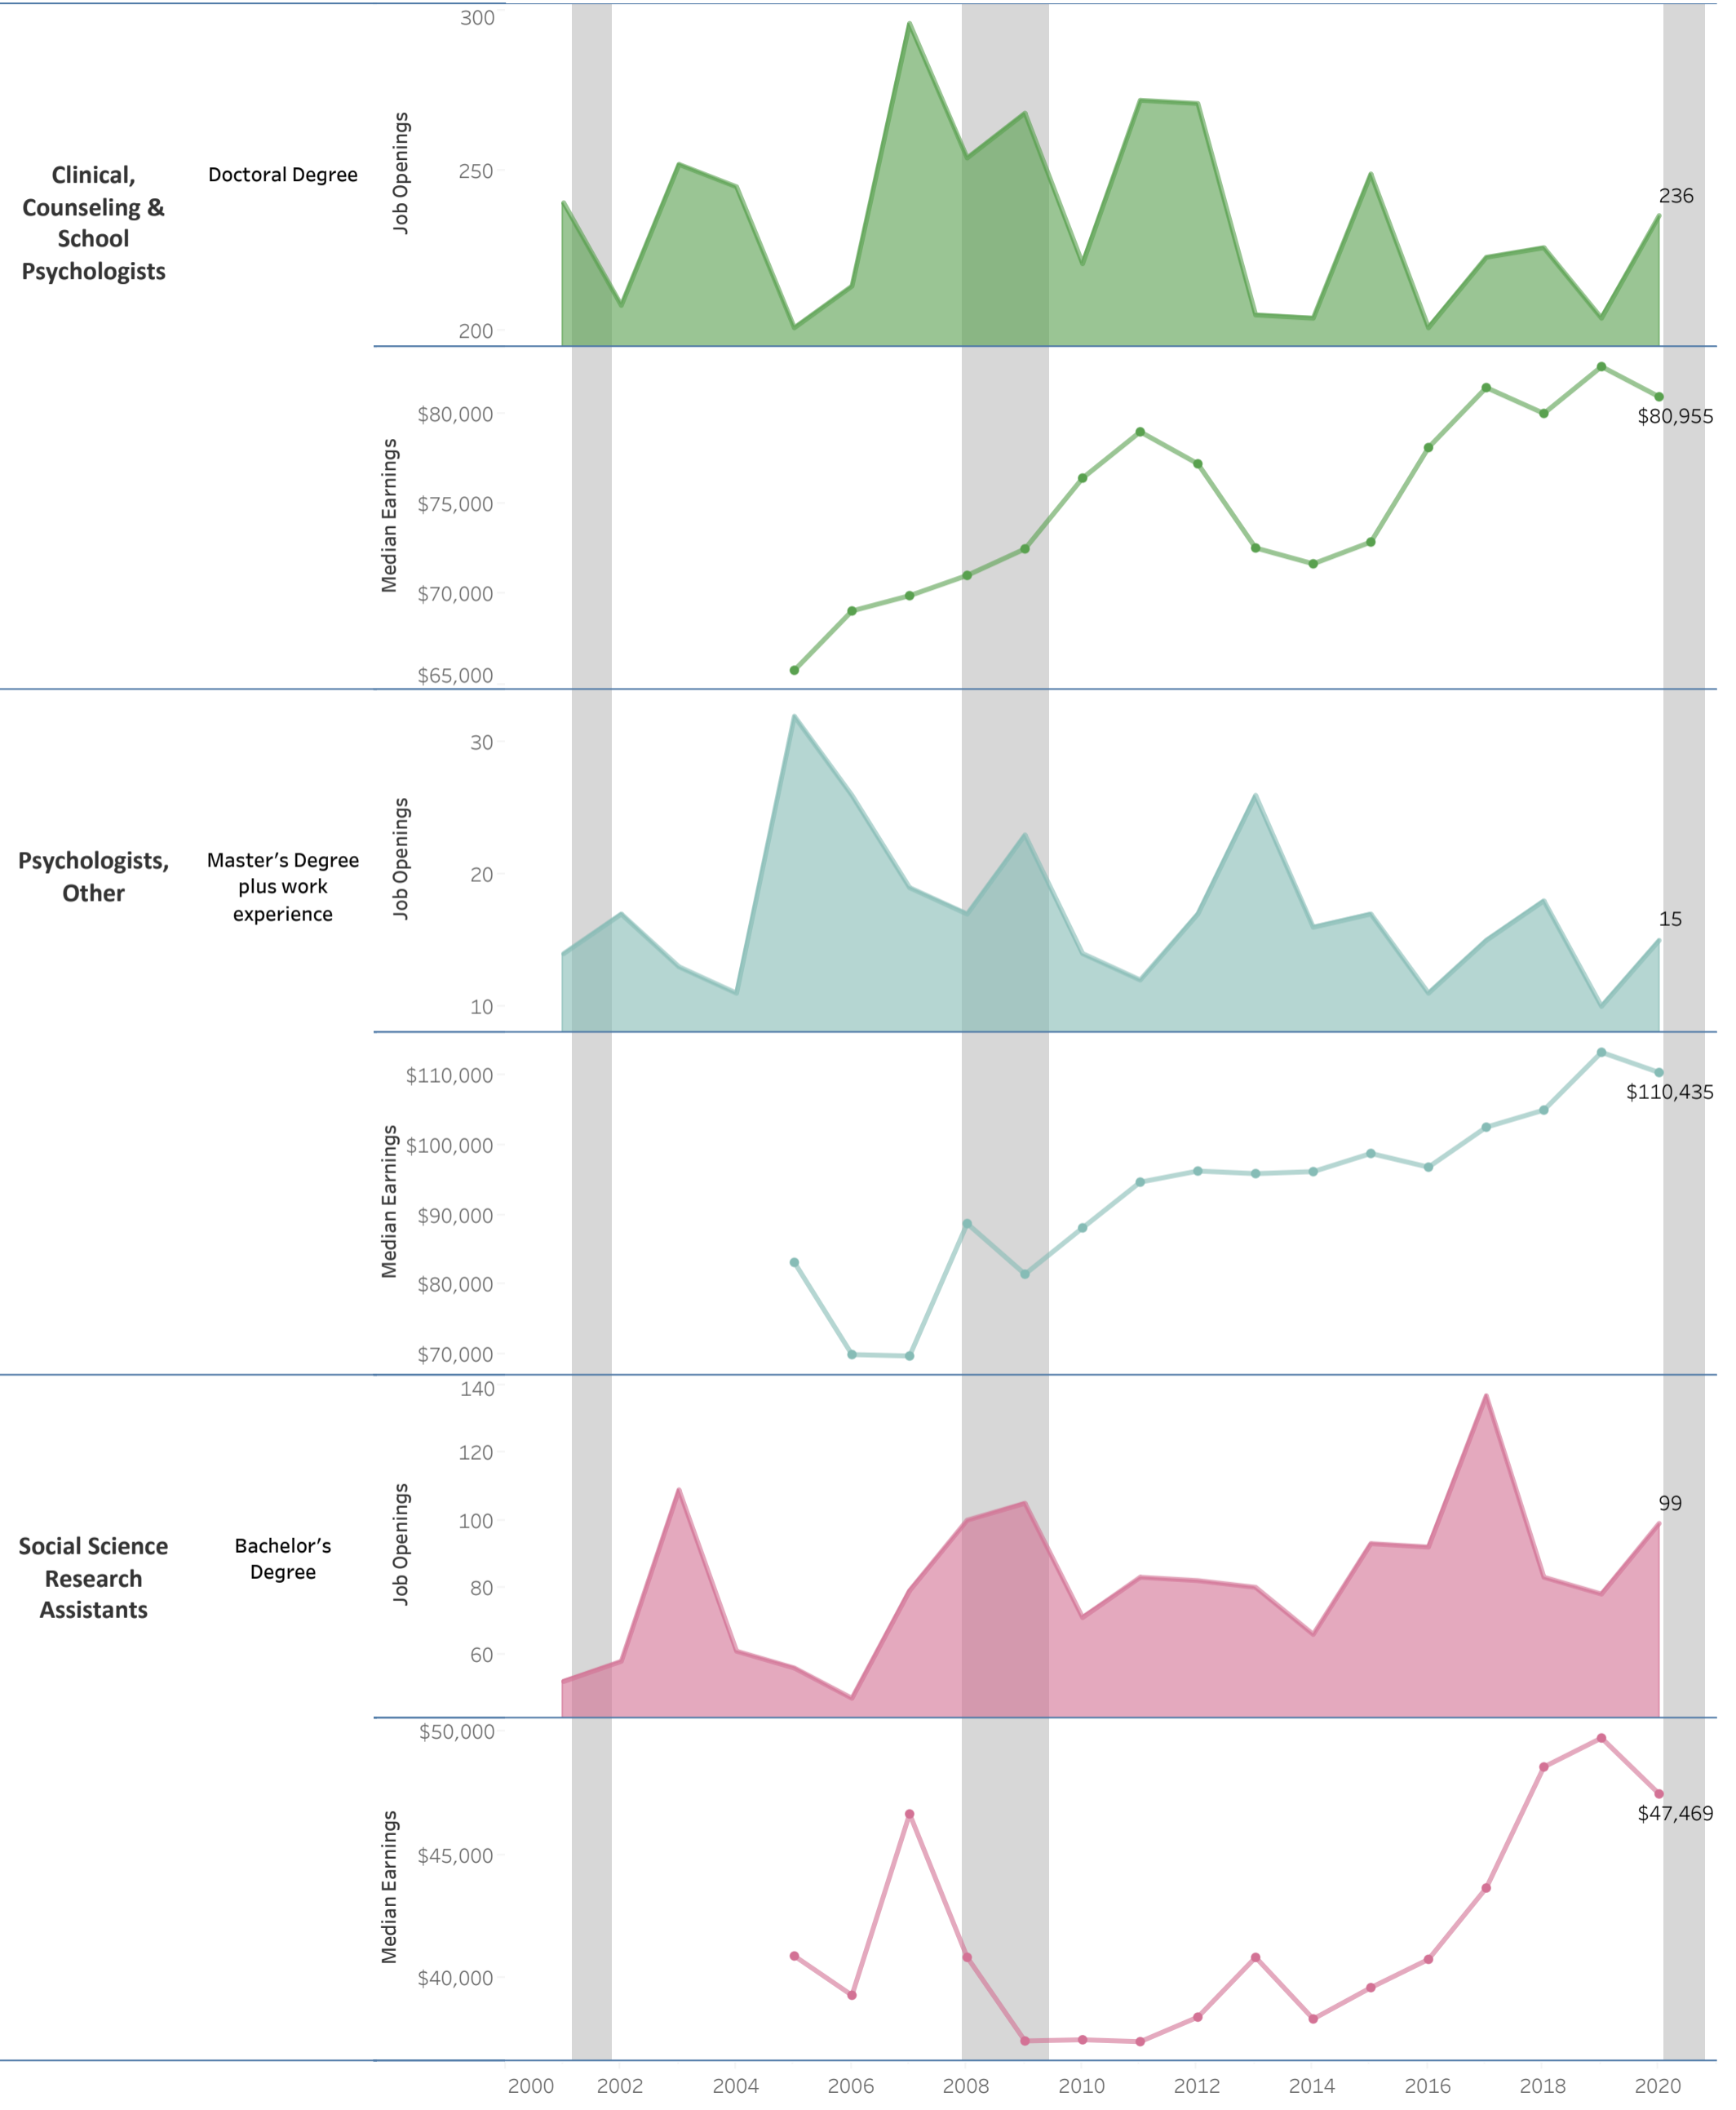

Bucks County Community College: Social & Behavioral Science

Associate of Arts: Psychology: Pre-Professional Emphasis (AA.1060)

Vertical shaded areas indicate recessions, the 2020 recession is ongoing. All 2020 data is forecasted.

Source: Bucks County Community College (Annual Median Earnings 2020 Forecast), EMSI (Annual Openings, Annual Median Earnings), PA Dept. of Labor (PA CIP SOC Crosswalk 2020)