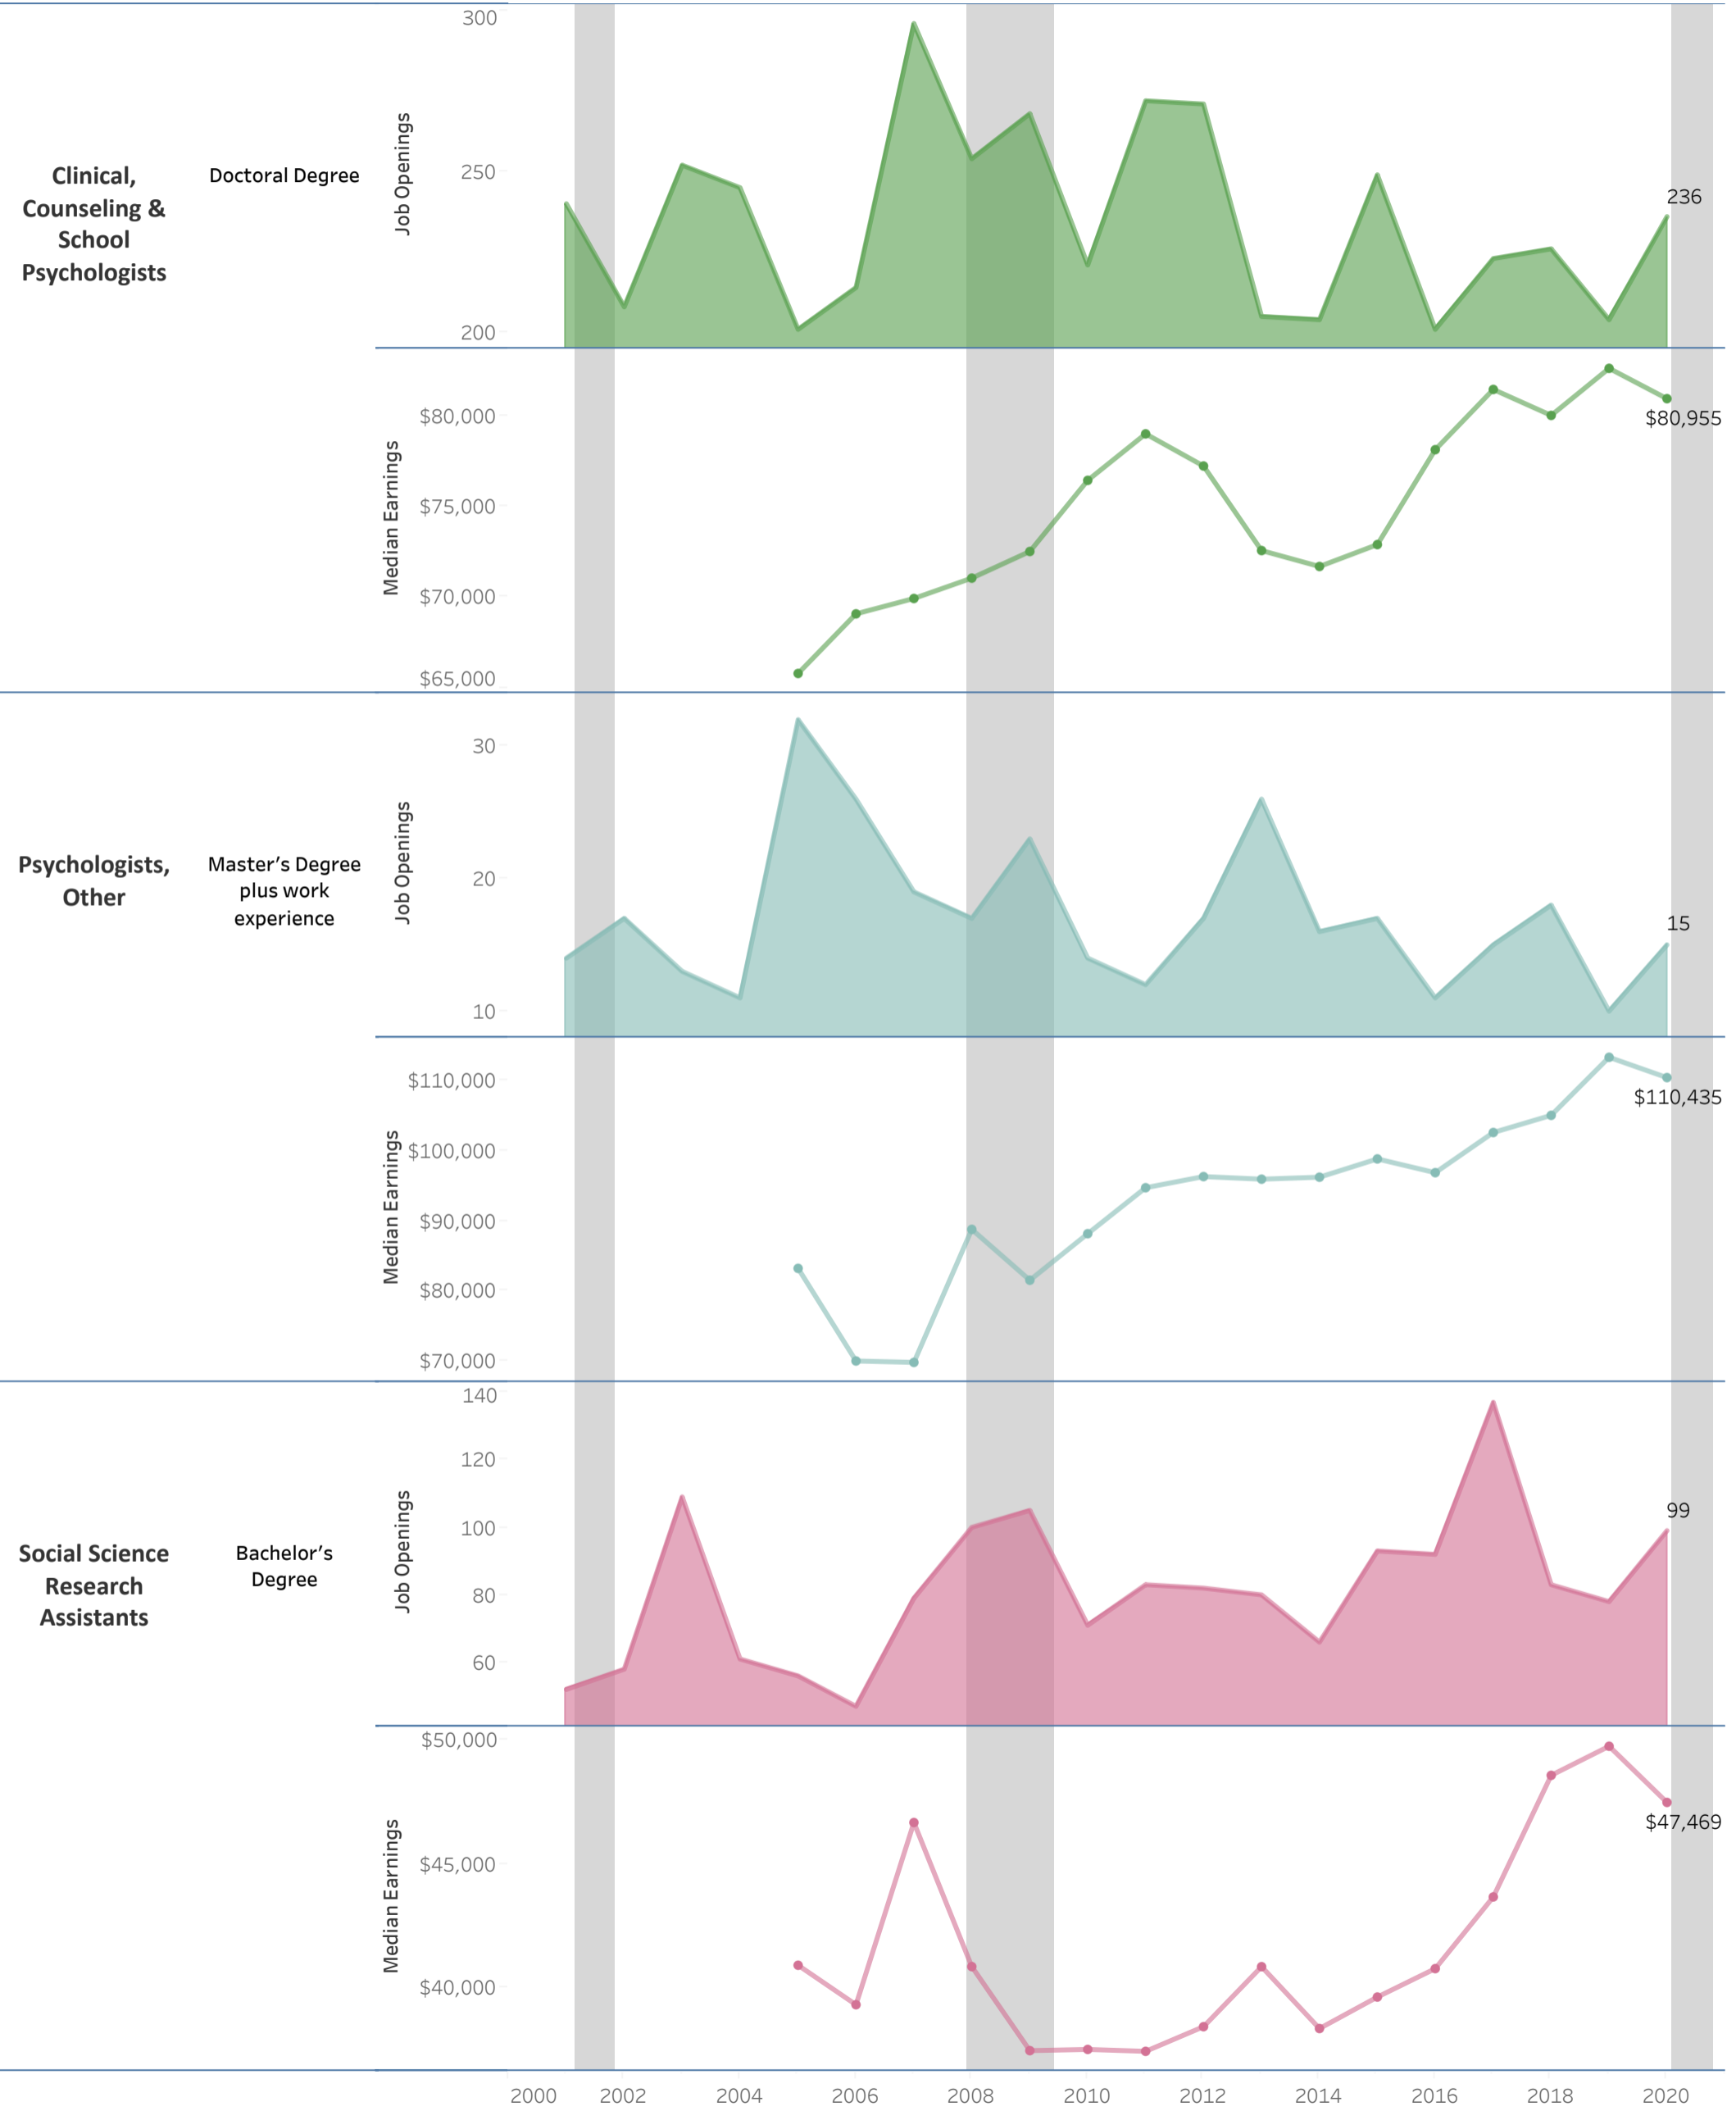

Bucks County Community College: Social & Behavioral Science

Associate of Arts: Psychology: Interpersonal Emphasis (AA.1183)

Vertical shaded areas indicate recessions, the 2020 recession is ongoing. All 2020 data is forecasted.

Source: Bucks County Community College (Annual Median Earnings 2020 Forecast), EMSI (Annual Openings, Annual Median Earnings), PA Dept. of Labor (PA CIP SOC Crosswalk 2020)