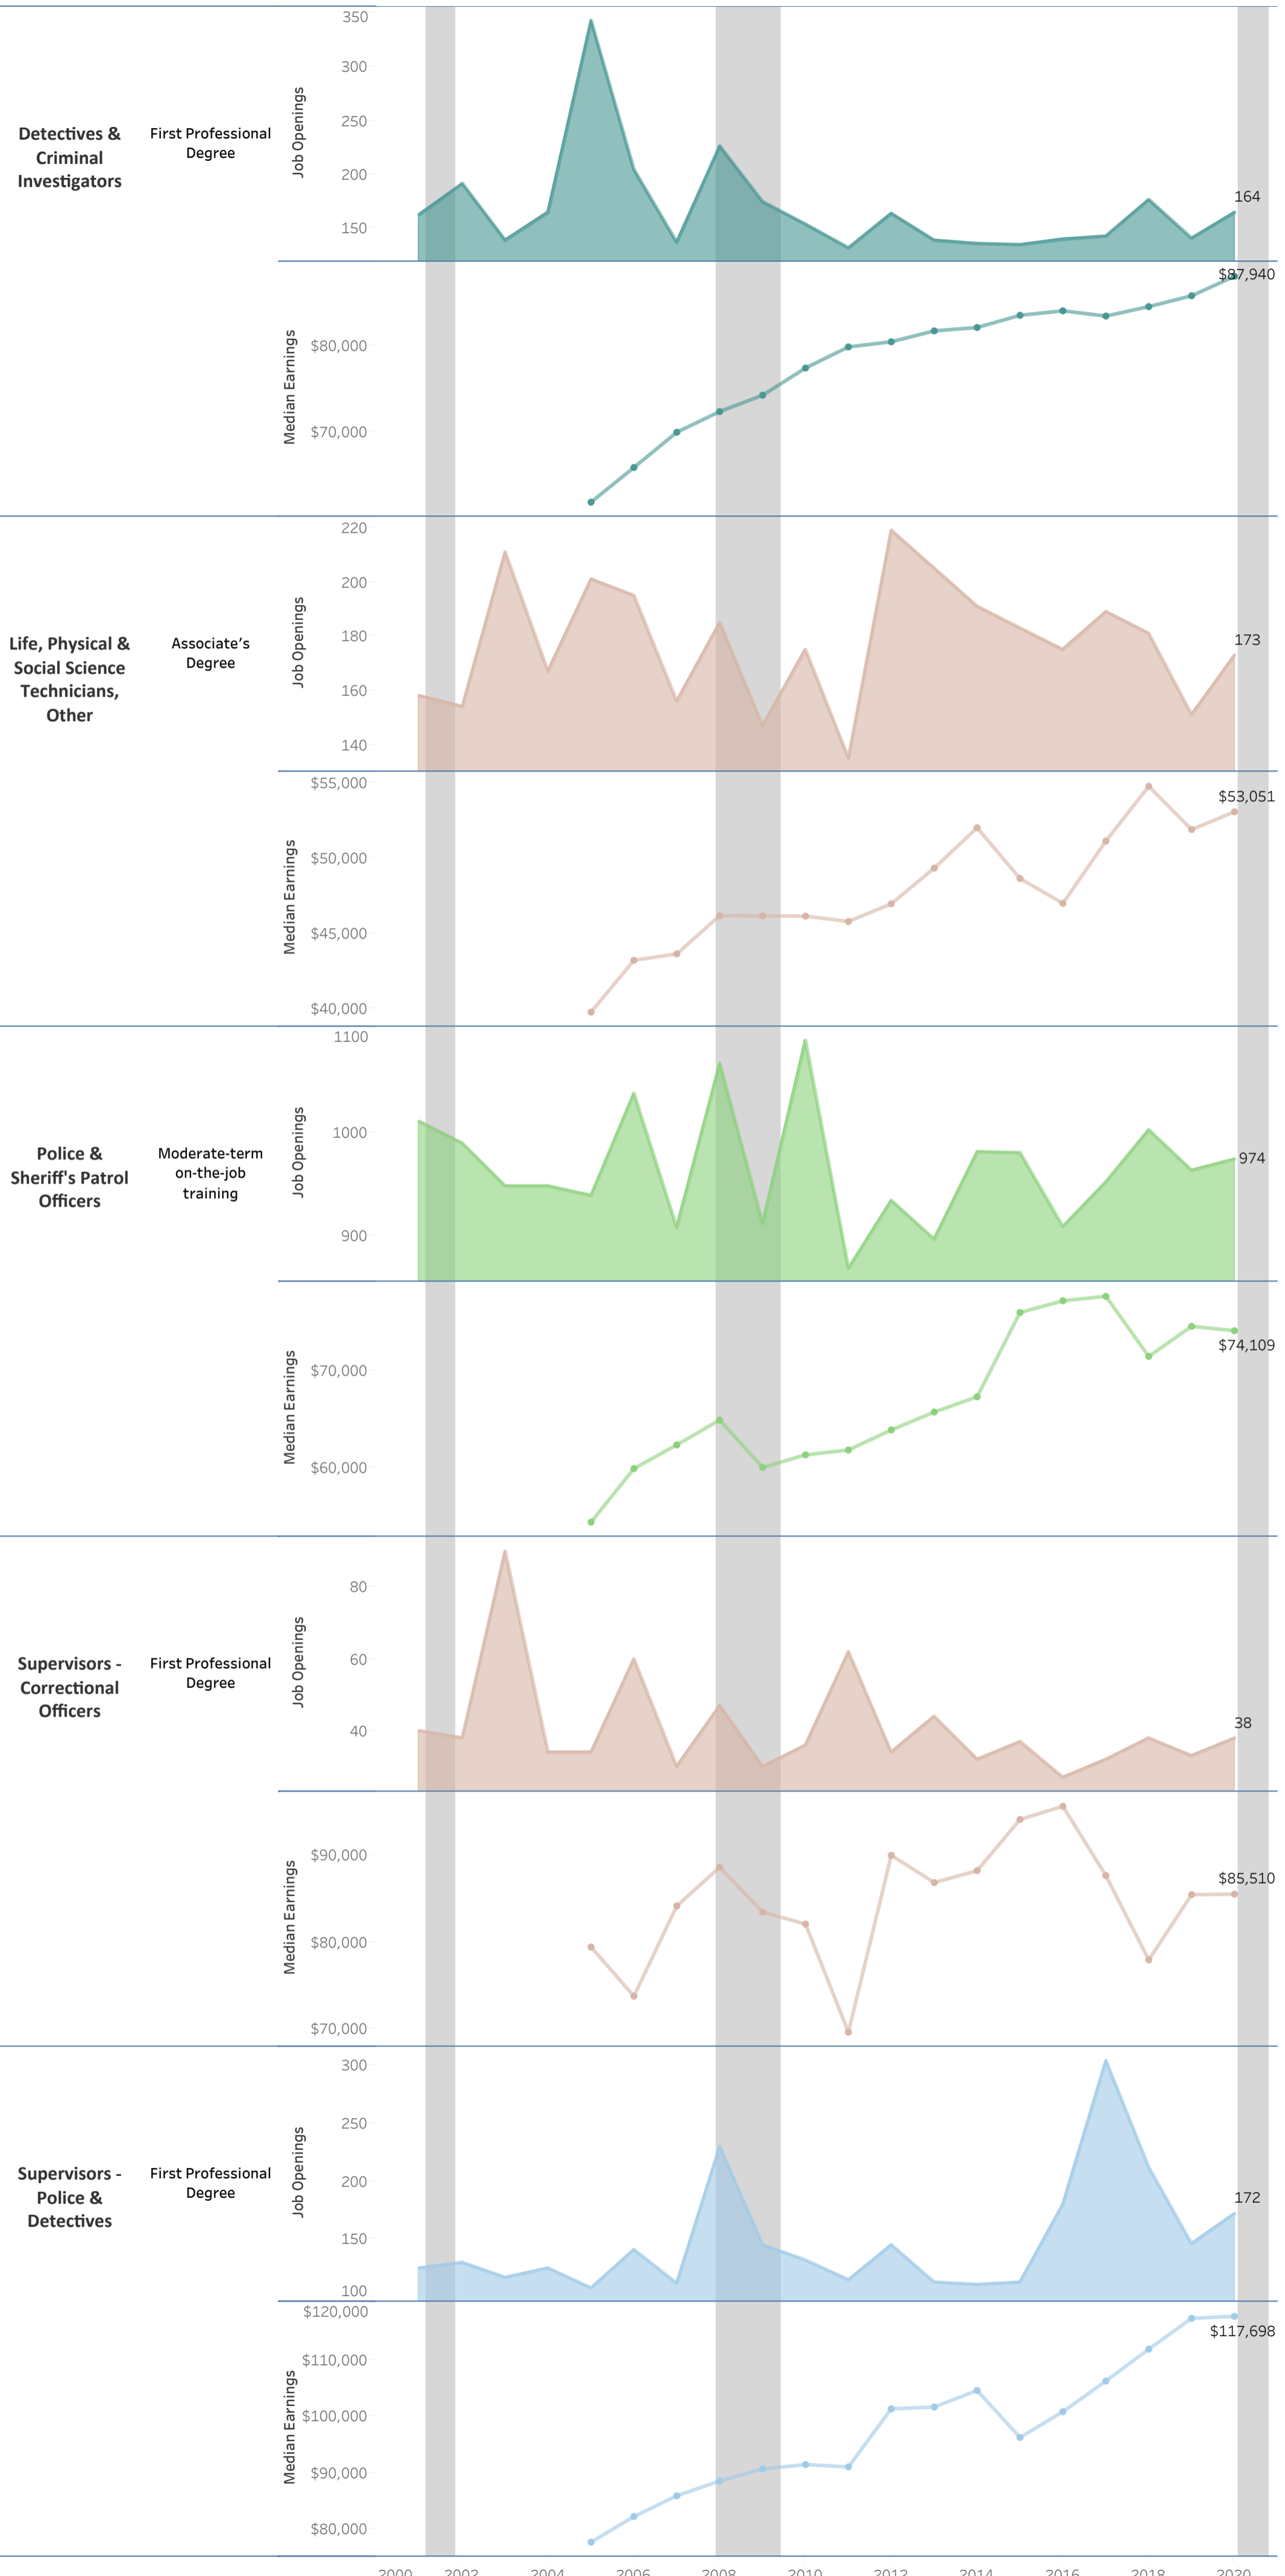

# Bucks County Community College: Social & Behavioral Science

## Associate of Arts: Criminal Justice (AA.1189)

Vertical shaded areas indicate recessions, the 2020 recession is ongoing. All 2020 data is forecasted.

Source: Bucks County Community College (Annual Median Earnings 2020 Forecast), EMSI (Annual Openings, Annual Median Earnings), PA Dept. of Labor (PA CIP SOC Crosswalk 2020)