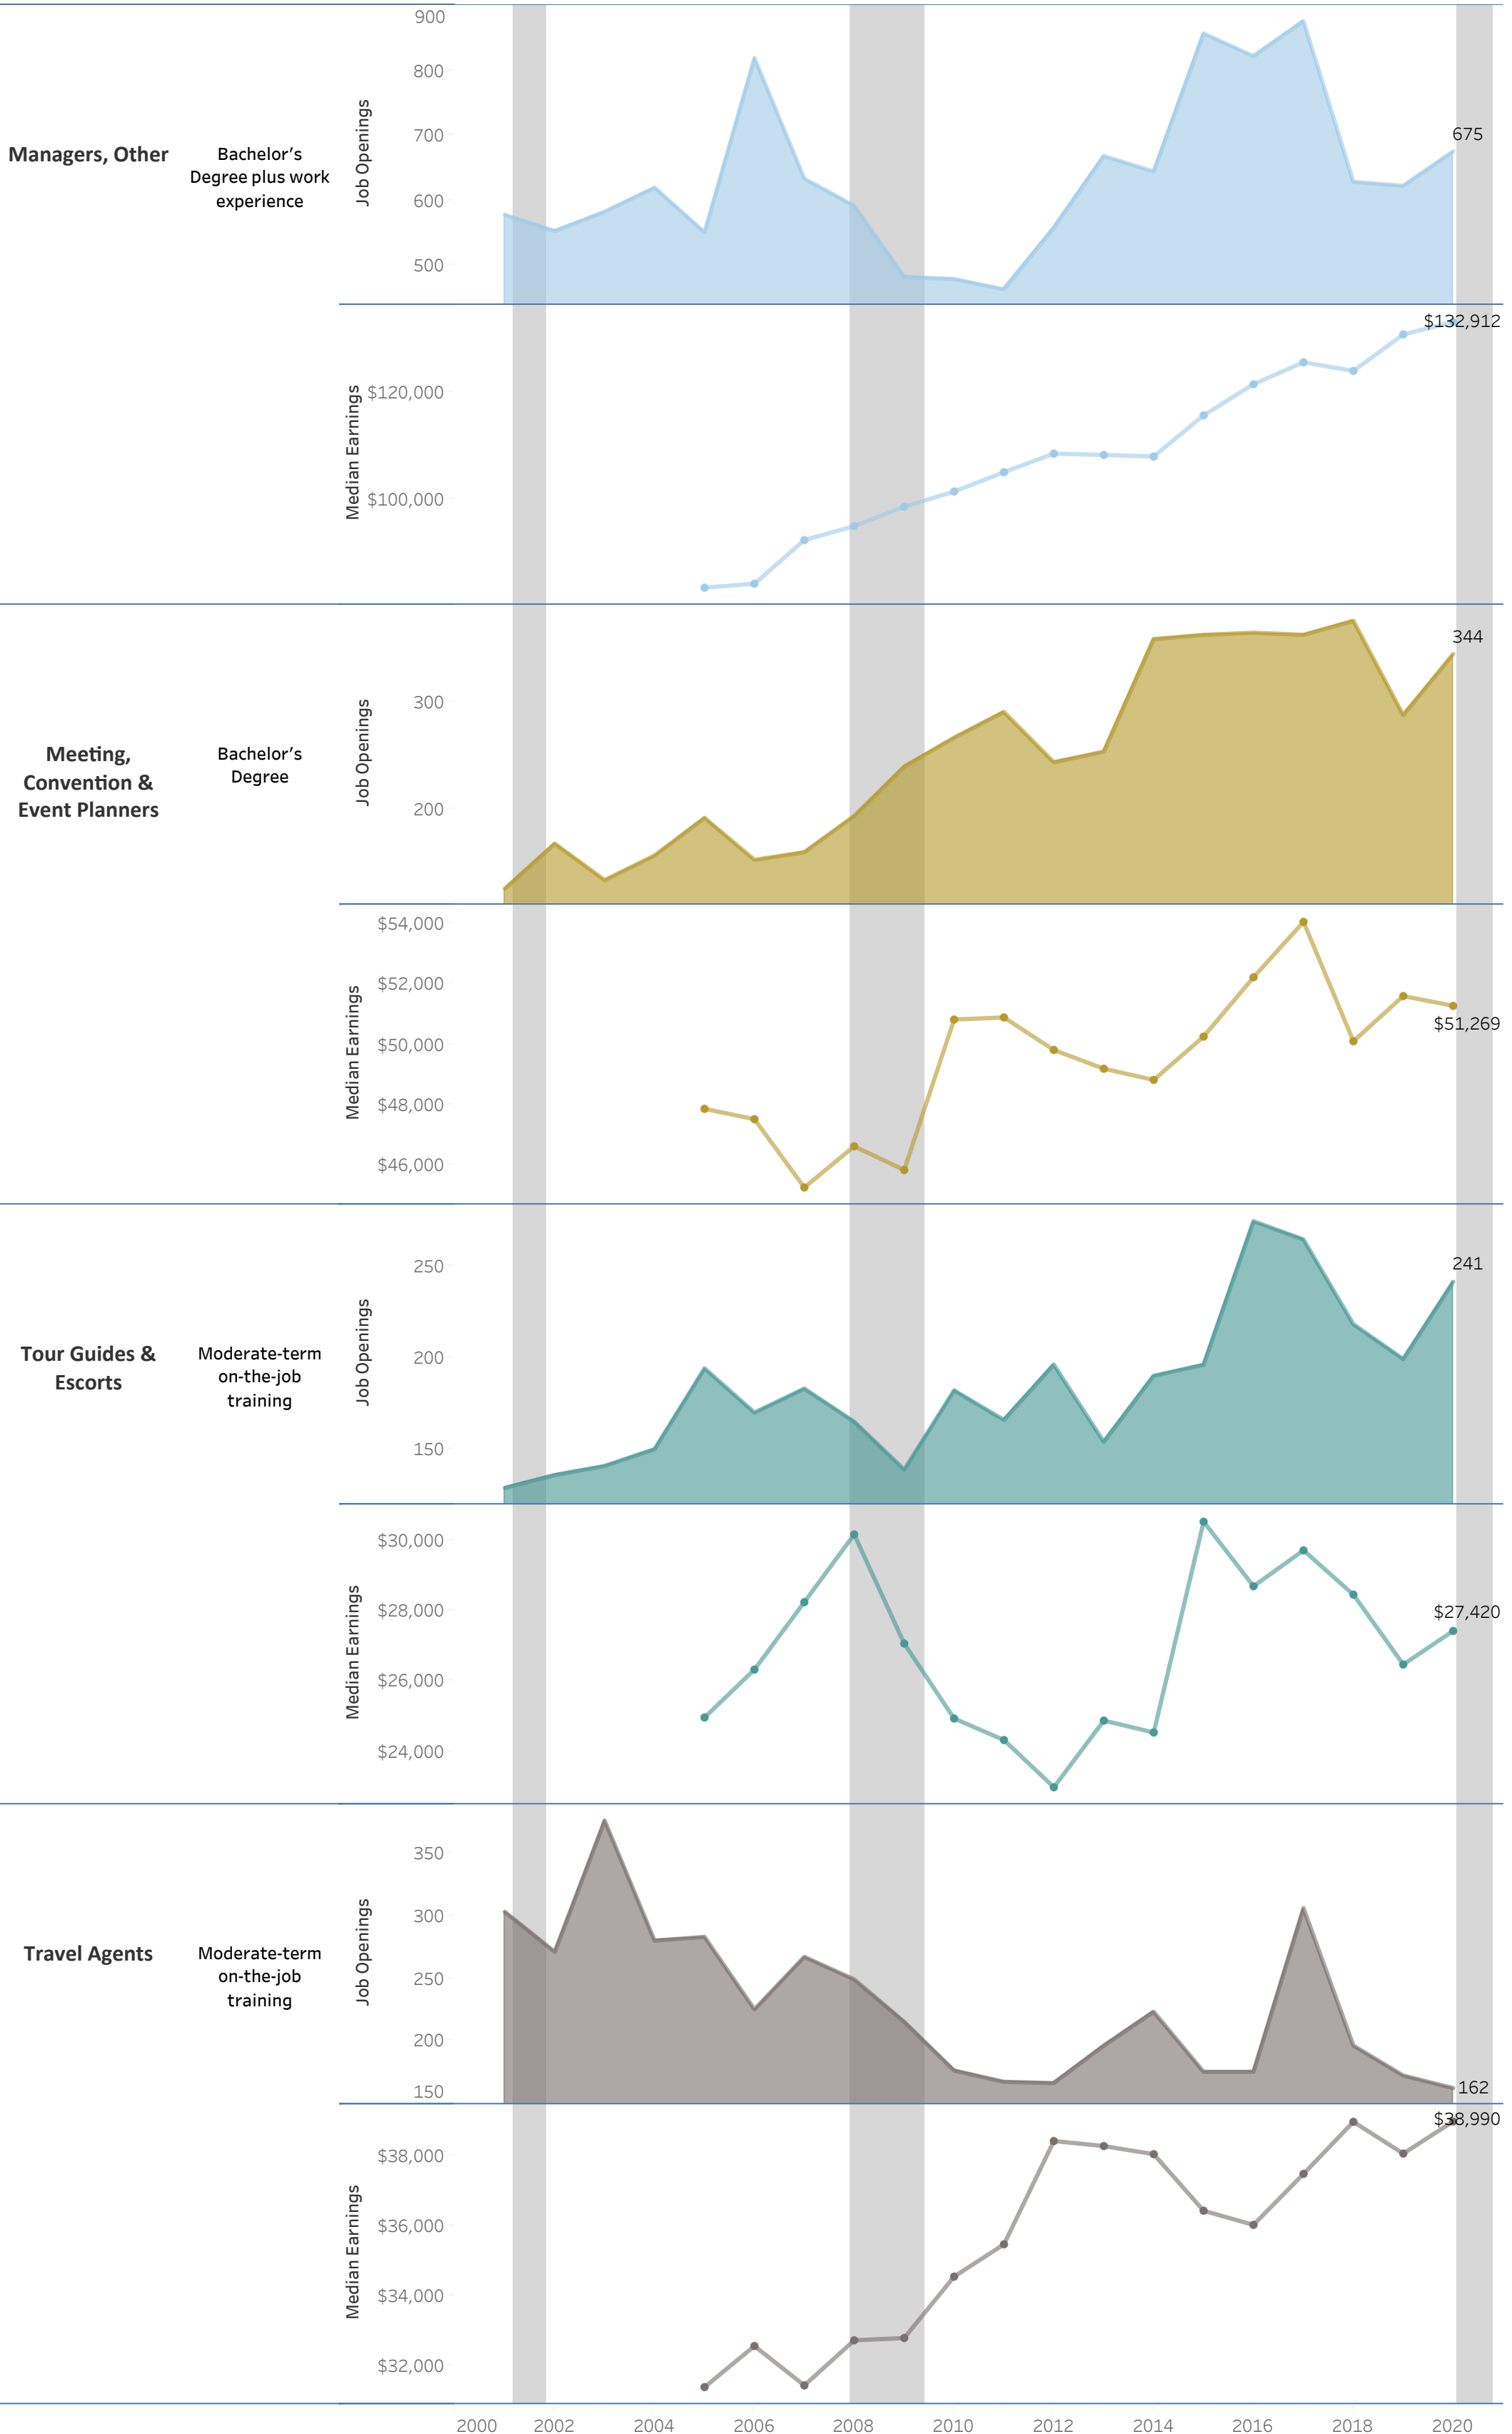

Bucks County Community College: Business & Innovation

Certificate: Meeting, Convention and Event Planning (CER.3172)

Vertical shaded areas indicate recessions, the 2020 recession is ongoing. All 2020 data is forecasted.

Source: Bucks County Community College (Annual Median Earnings 2020 Forecast), EMSI (Annual Openings, Annual Median Earnings), PA Dept. of Labor (PA CIP SOC Crosswalk 2020)