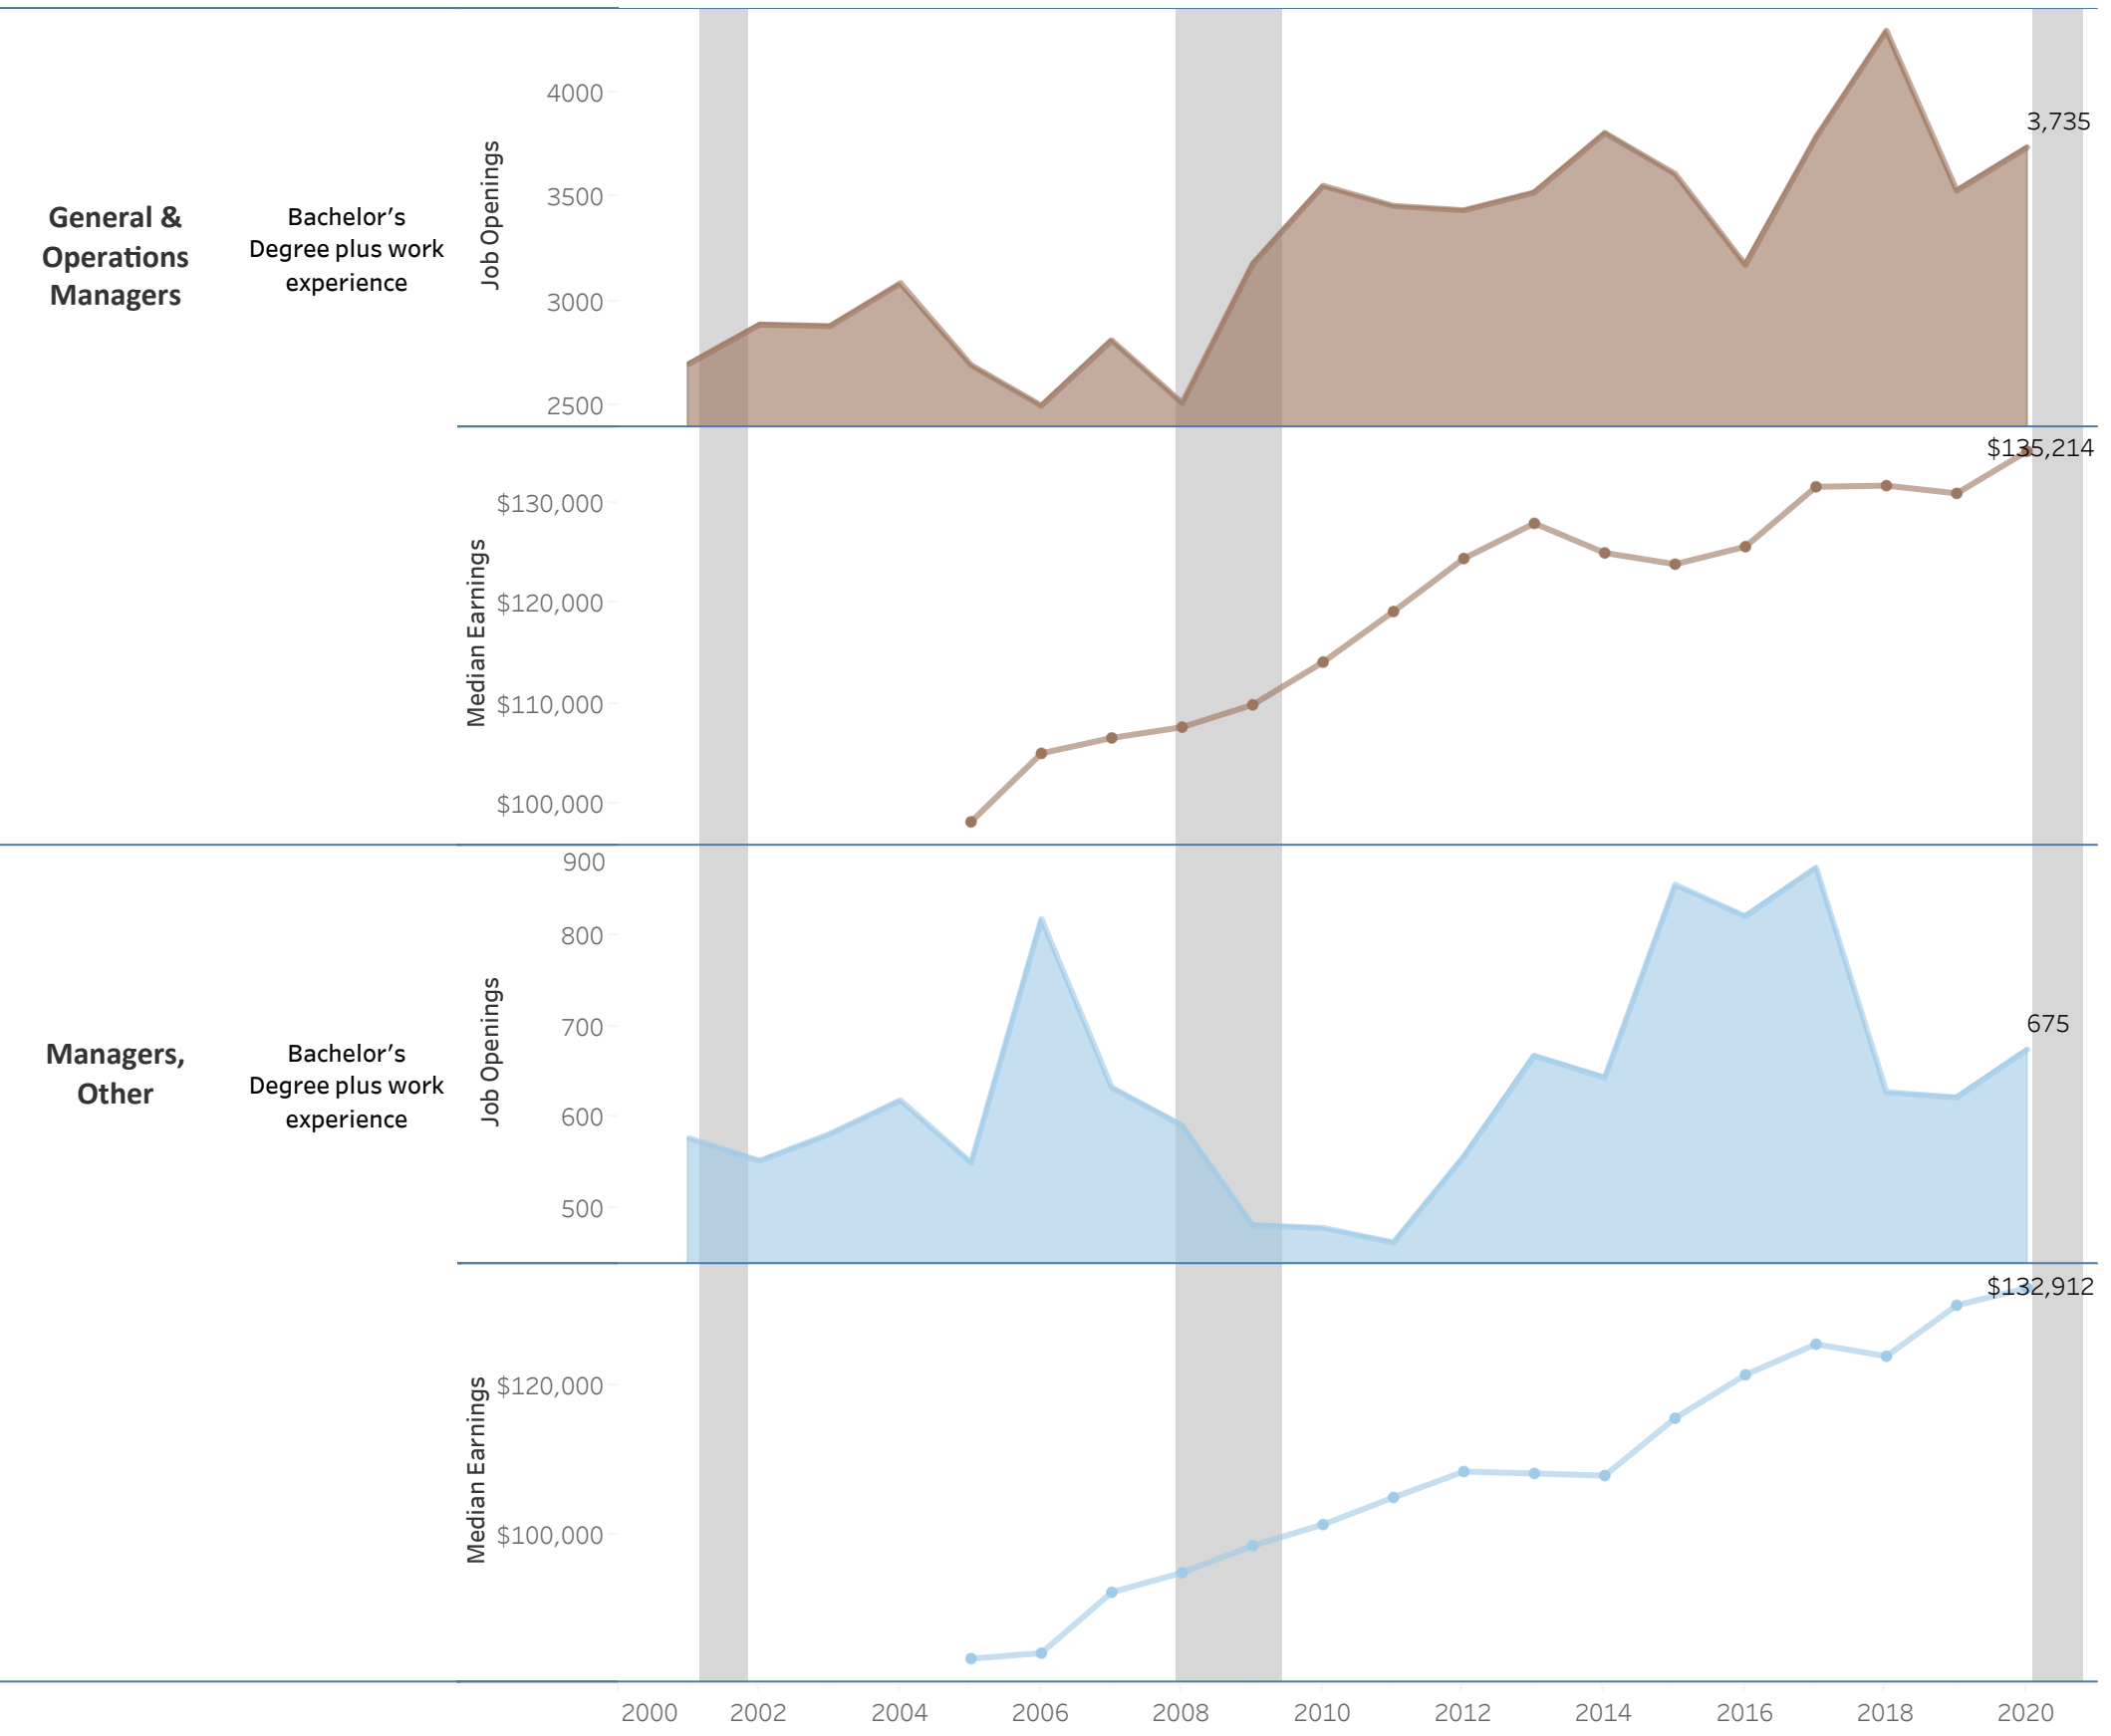

Bucks County Community College: Business & Innovation

Associate of Arts: Entrepreneurship and Small Business Manag (AA.2054)

Vertical shaded areas indicate recessions, the 2020 recession is ongoing. All 2020 data is forecasted.

Source: Bucks County Community College (Annual Median Earnings 2020 Forecast), EMSI (Annual Openings, Annual Median Earnings), PA Dept. of Labor (PA CIP SOC Crosswalk 2020)