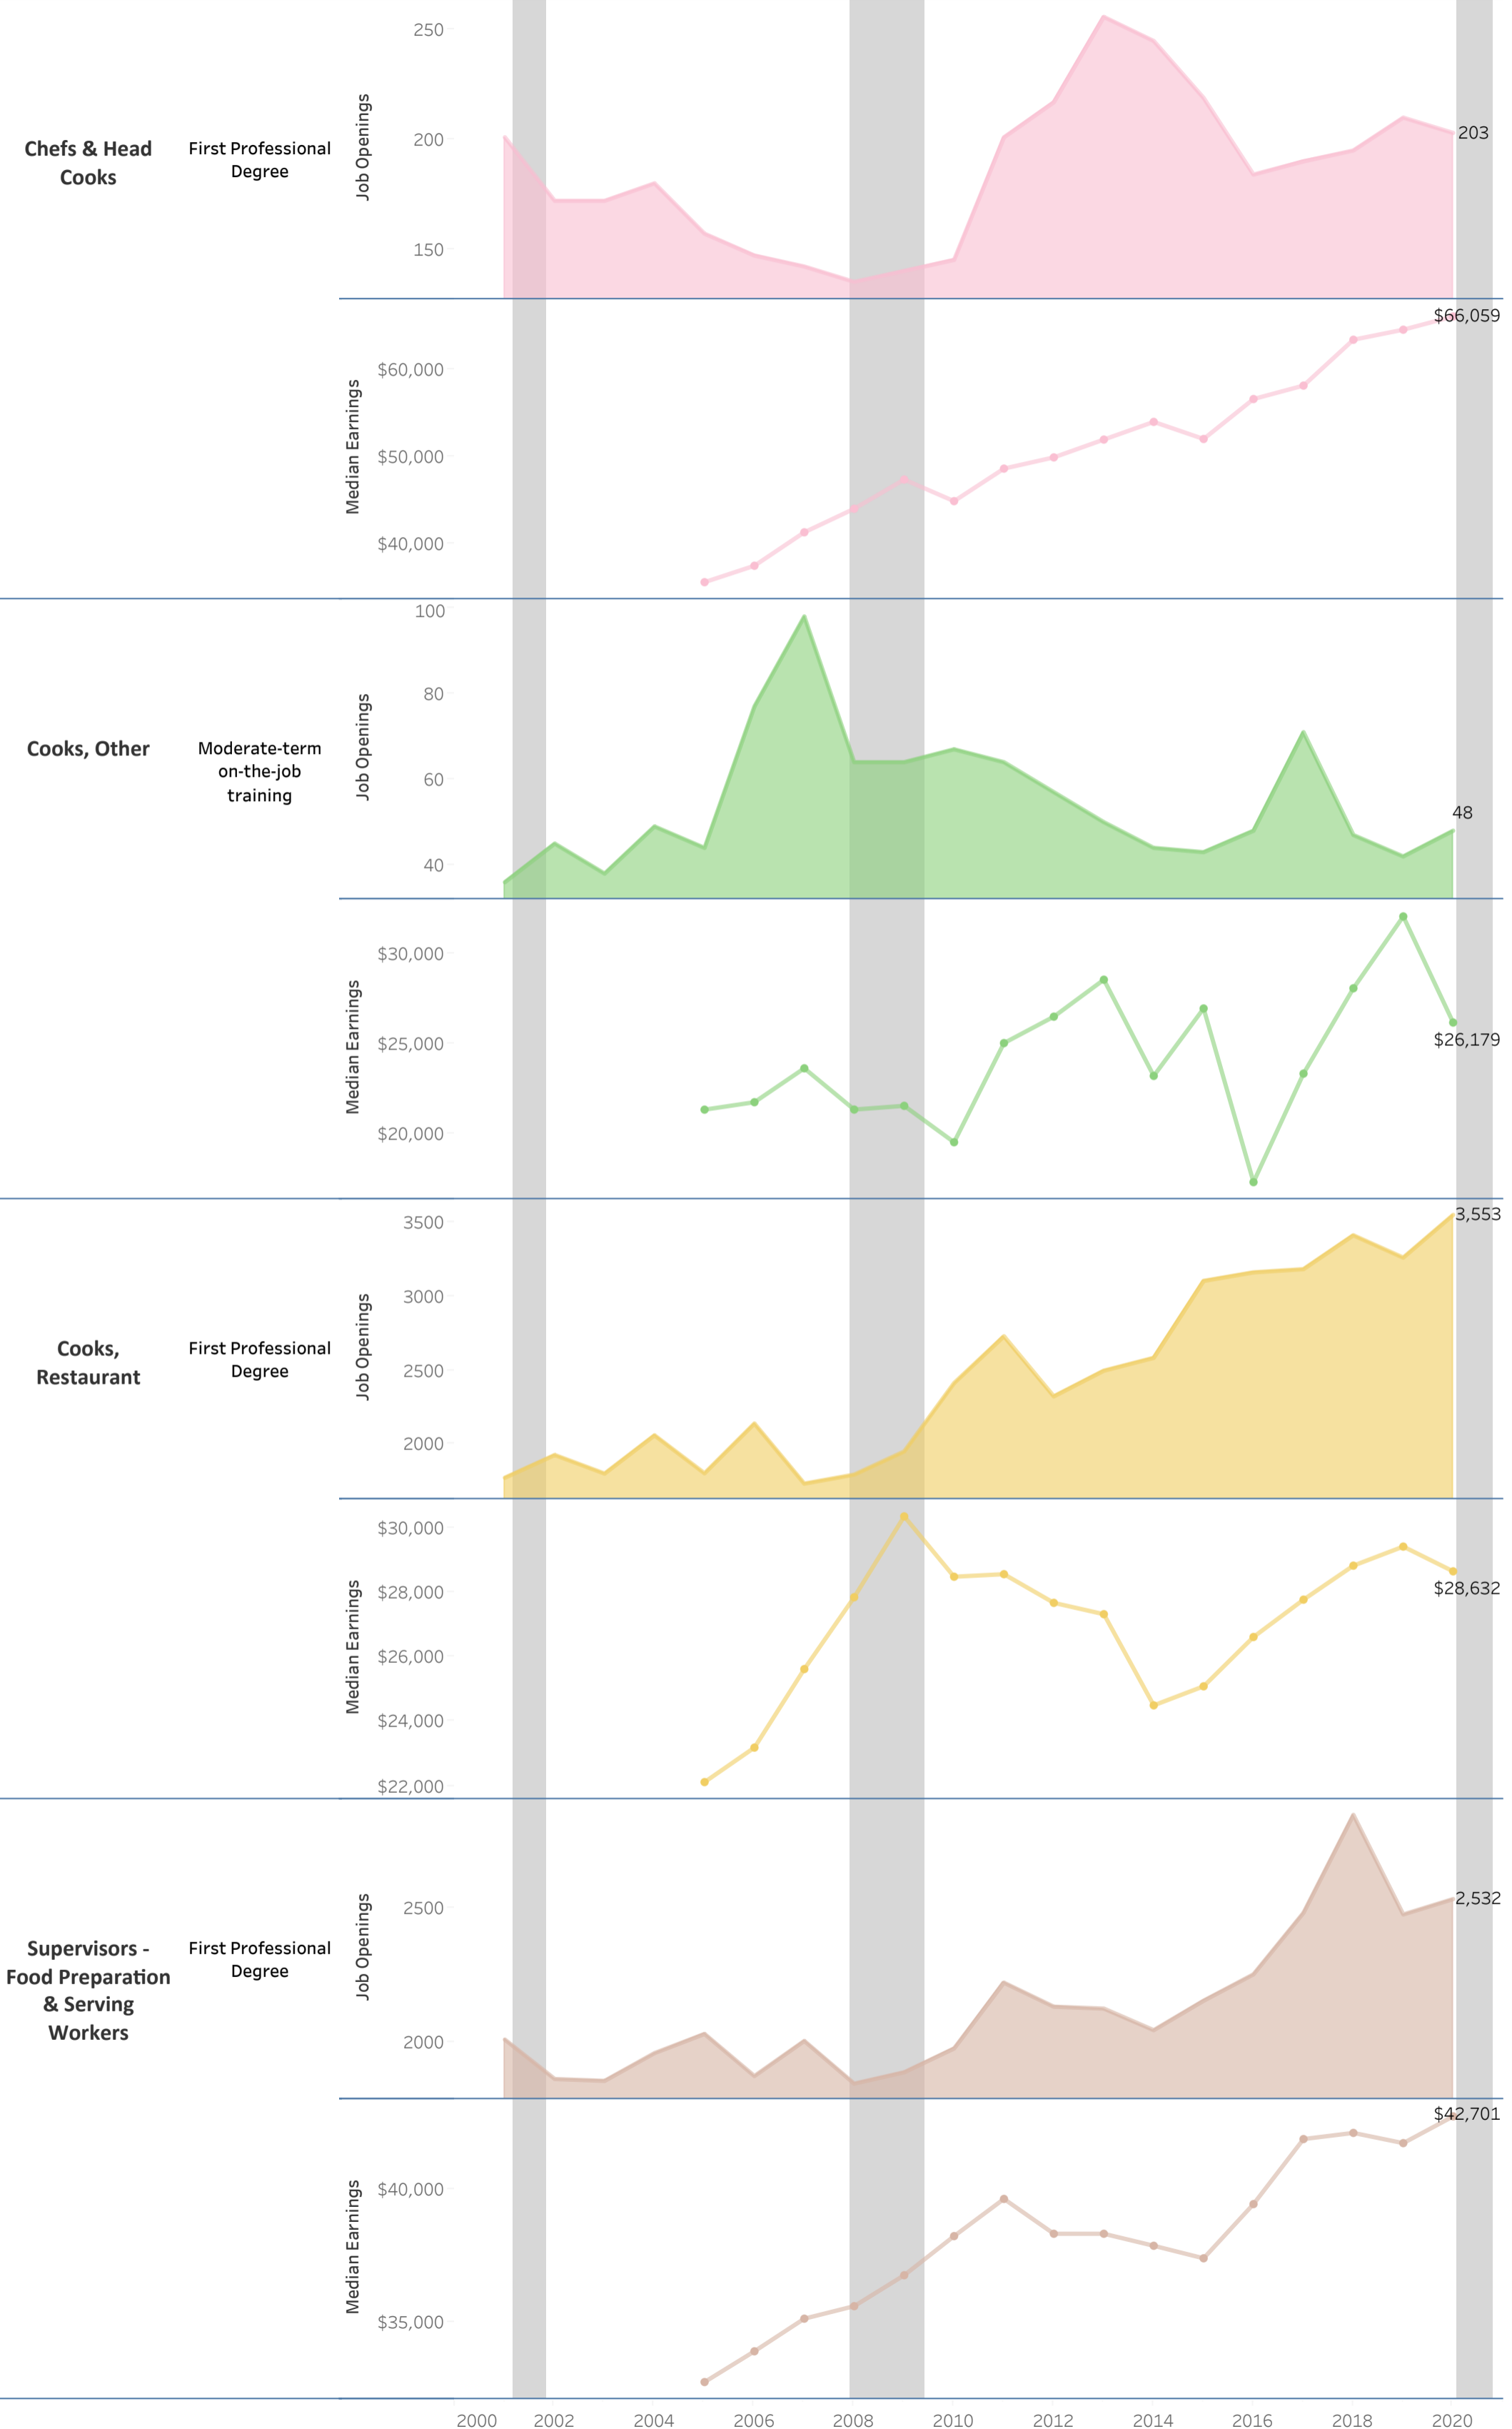

Bucks County Community College: Business & Innovation

Certificate: Culinary Arts (CER.3154)

Vertical shaded areas indicate recessions, the 2020 recession is ongoing. All 2020 data is forecasted.

Source: Bucks County Community College (Annual Median Earnings 2020 Forecast), EMSI (Annual Openings, Annual Median Earnings), PA Dept. of Labor (PA CIP SOC Crosswalk 2020)