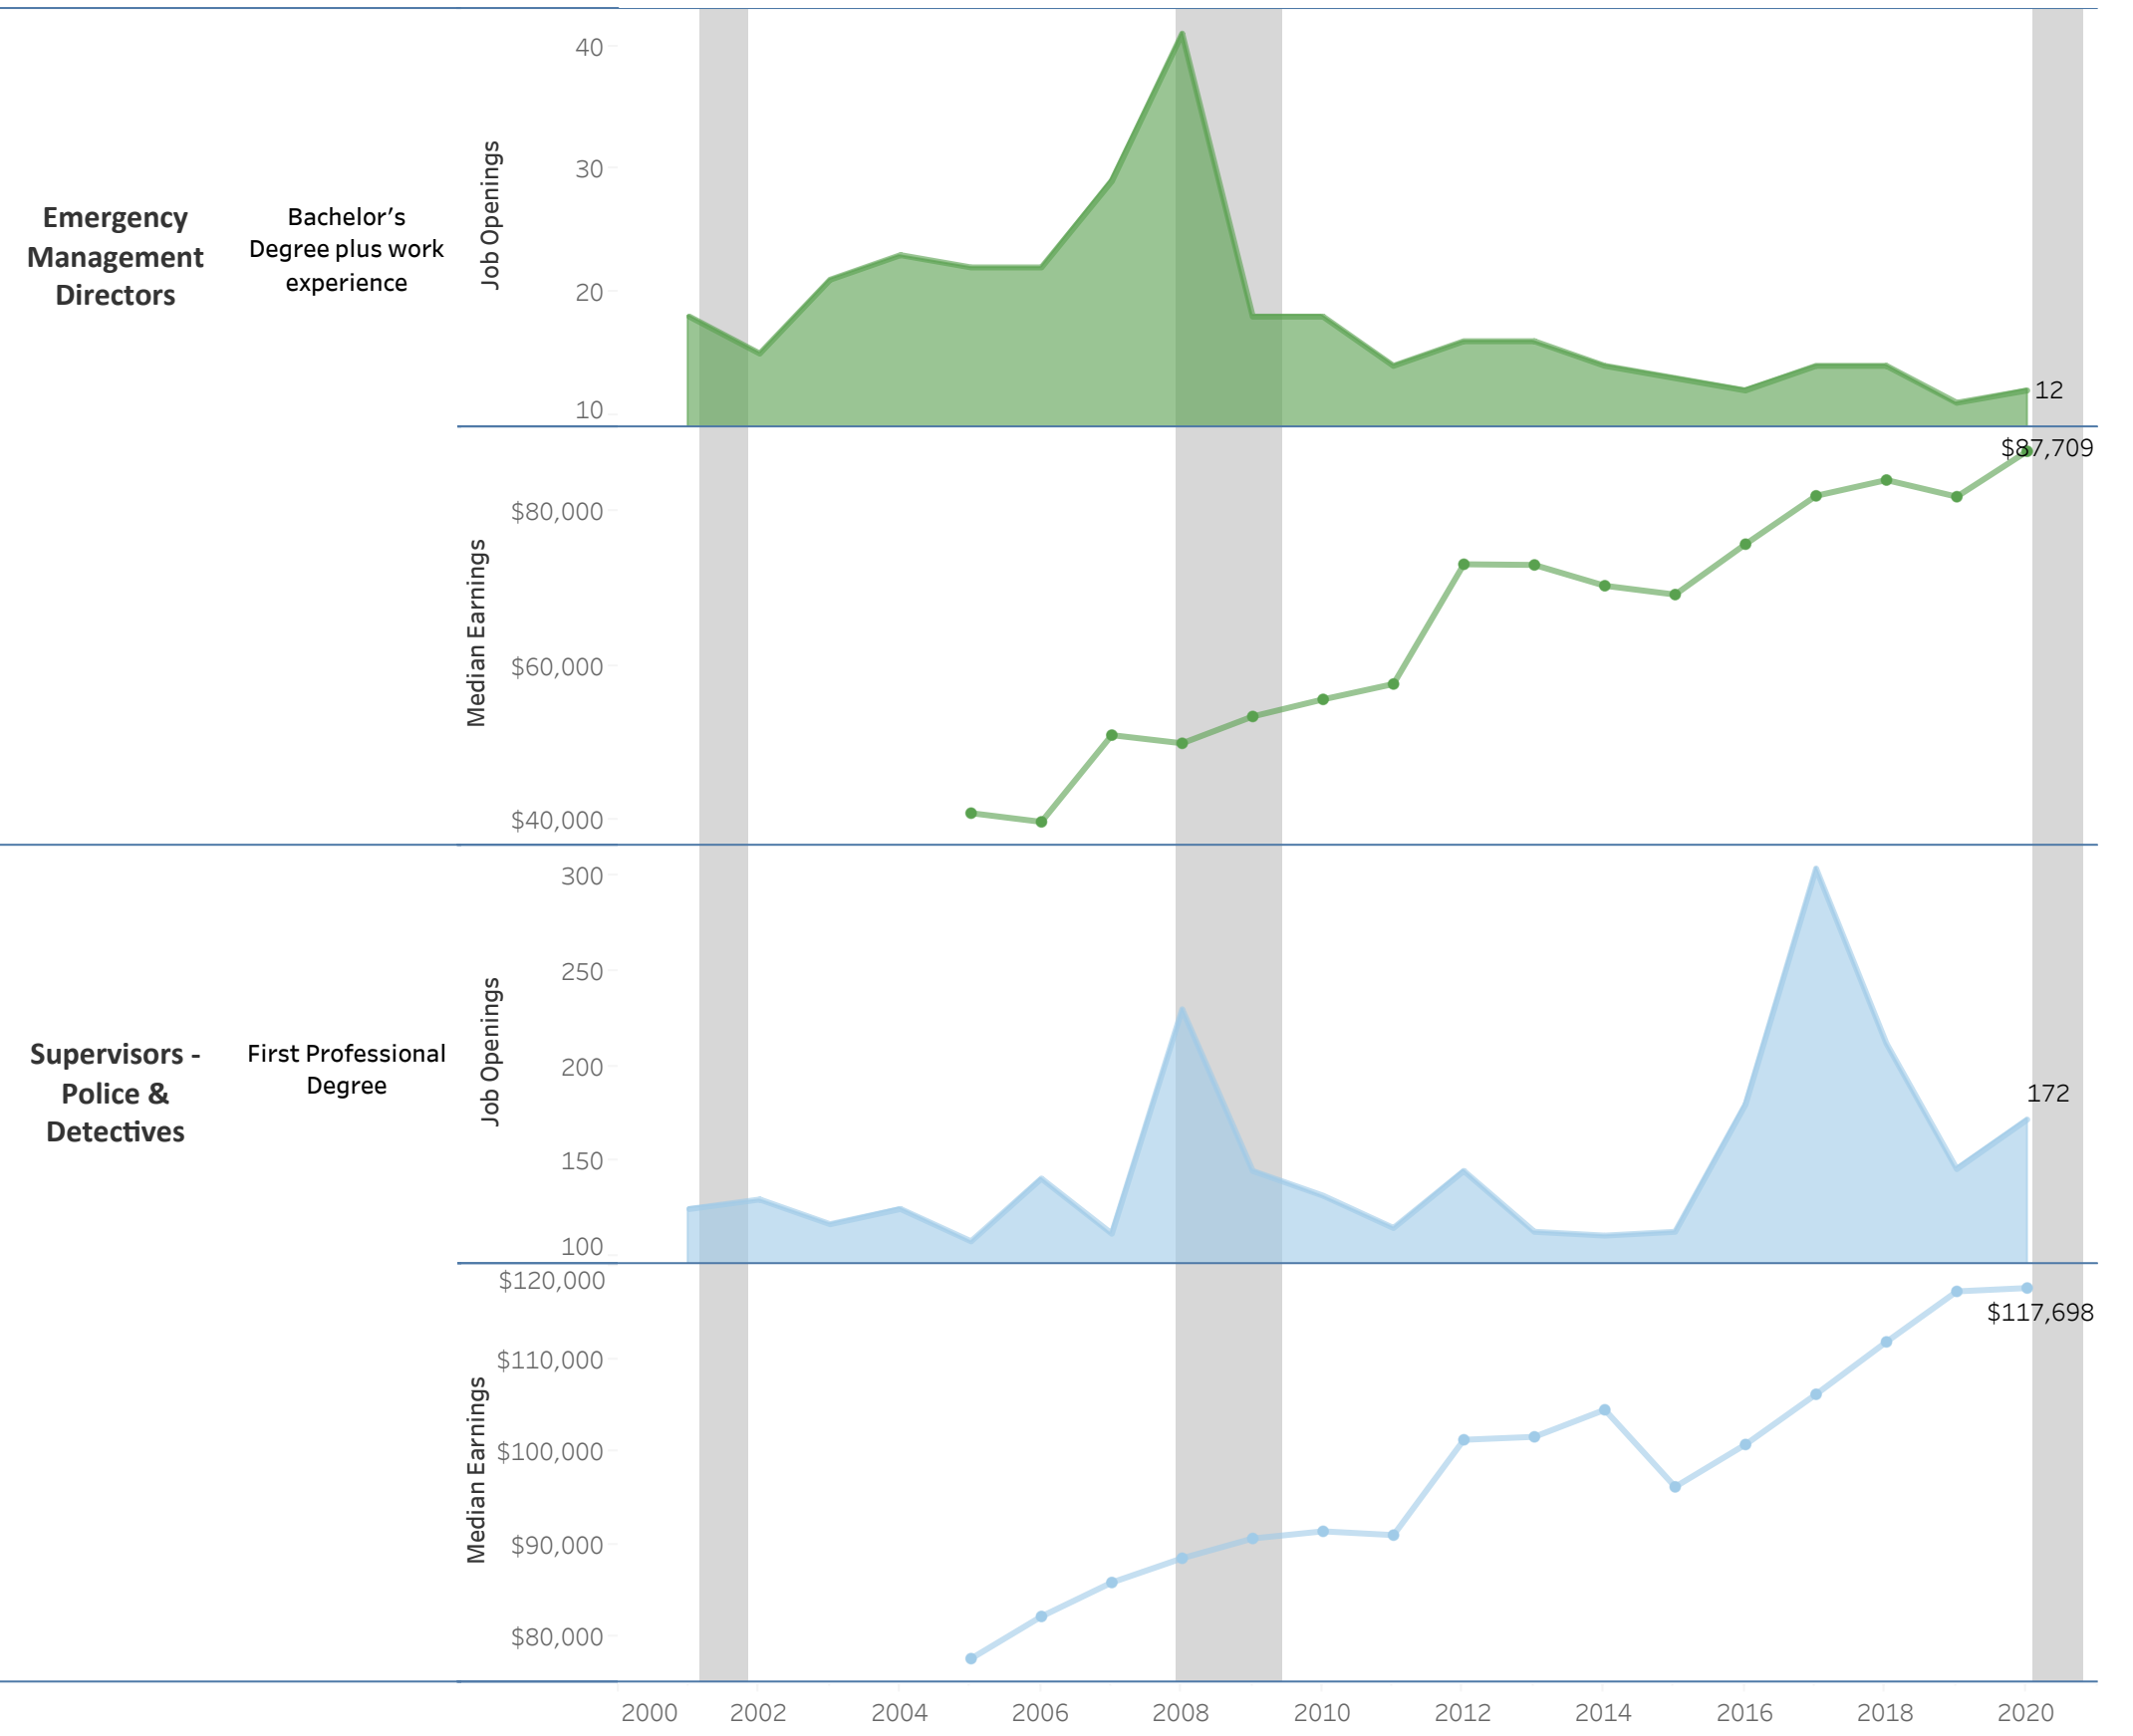

Bucks County Community College: Business & Innovation

Associate of Arts: Emergency Management (AA.2178)

Vertical shaded areas indicate recessions, the 2020 recession is ongoing. All 2020 data is forecasted.

Source: Bucks County Community College (Annual Median Earnings 2020 Forecast), EMSI (Annual Openings, Annual Median Earnings), PA Dept. of Labor (PA CIP SOC Crosswalk 2020)