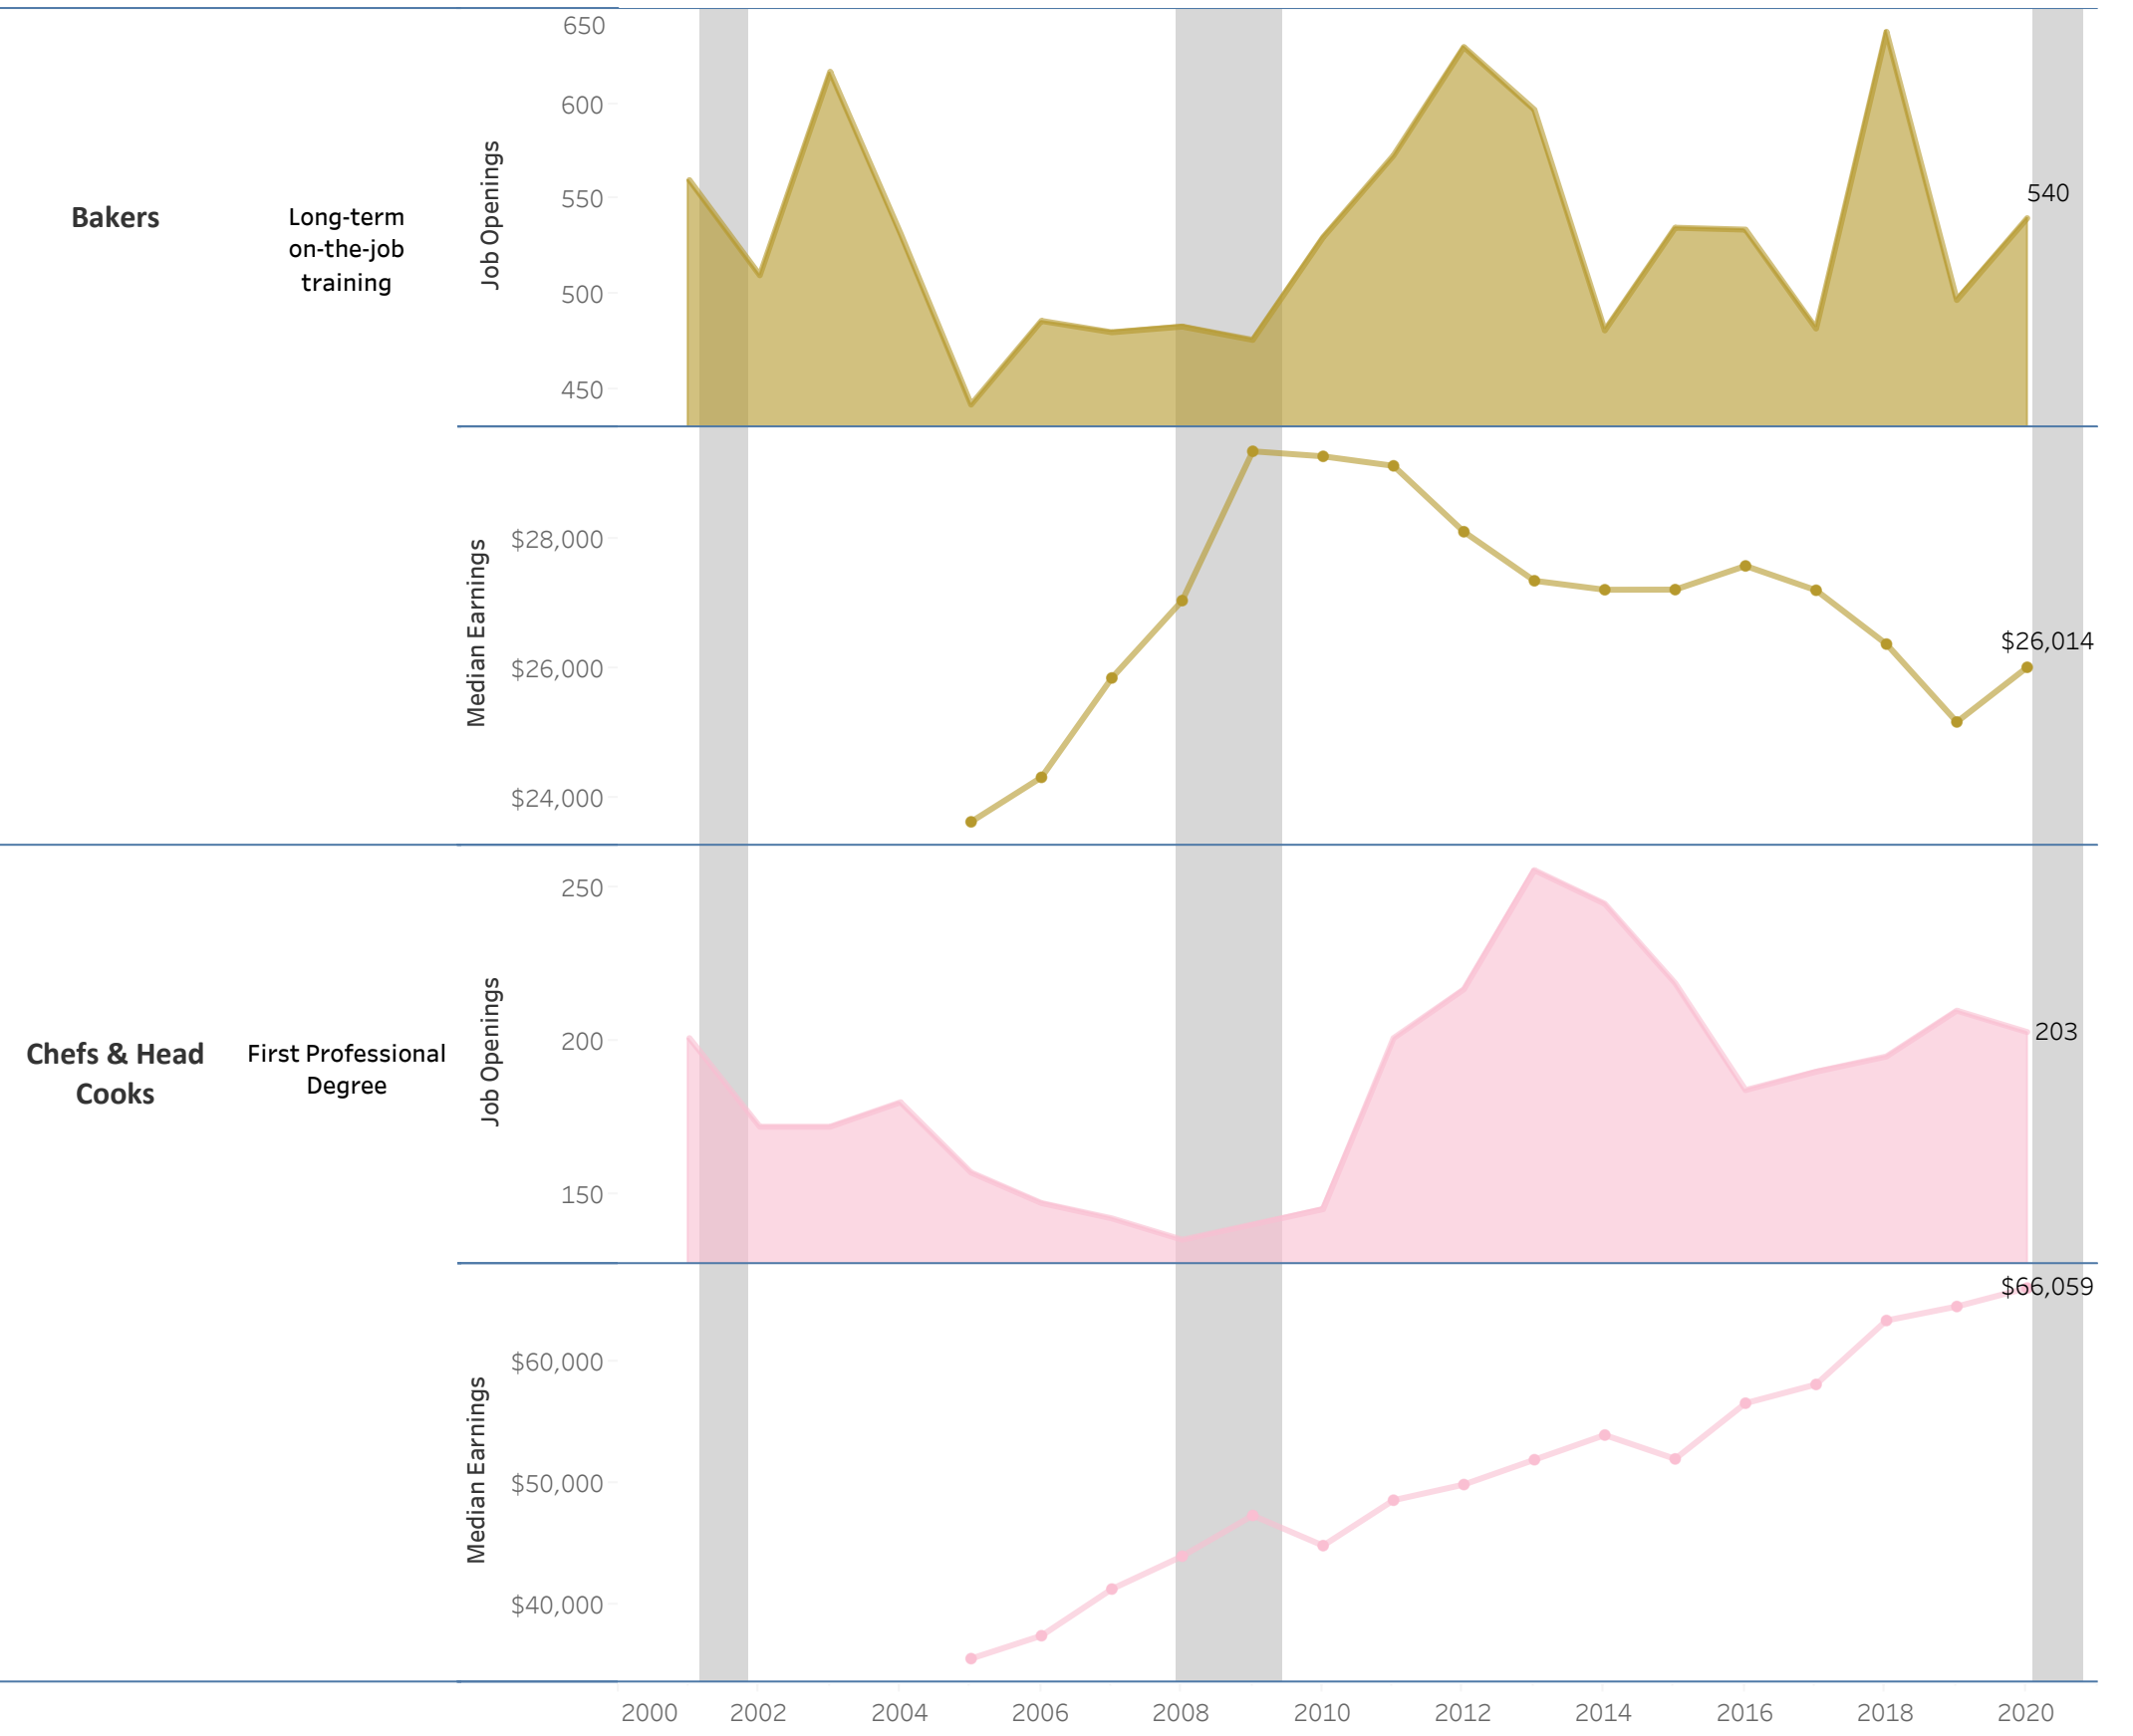

Bucks County Community College: Business & Innovation

Associate of Arts: Chef Apprenticeship: Pastry Emphasis (AA.2098)

Vertical shaded areas indicate recessions, the 2020 recession is ongoing. All 2020 data is forecasted.

Source: Bucks County Community College (Annual Median Earnings 2020 Forecast), EMSI (Annual Openings, Annual Median Earnings), PA Dept. of Labor (PA CIP SOC Crosswalk 2020)