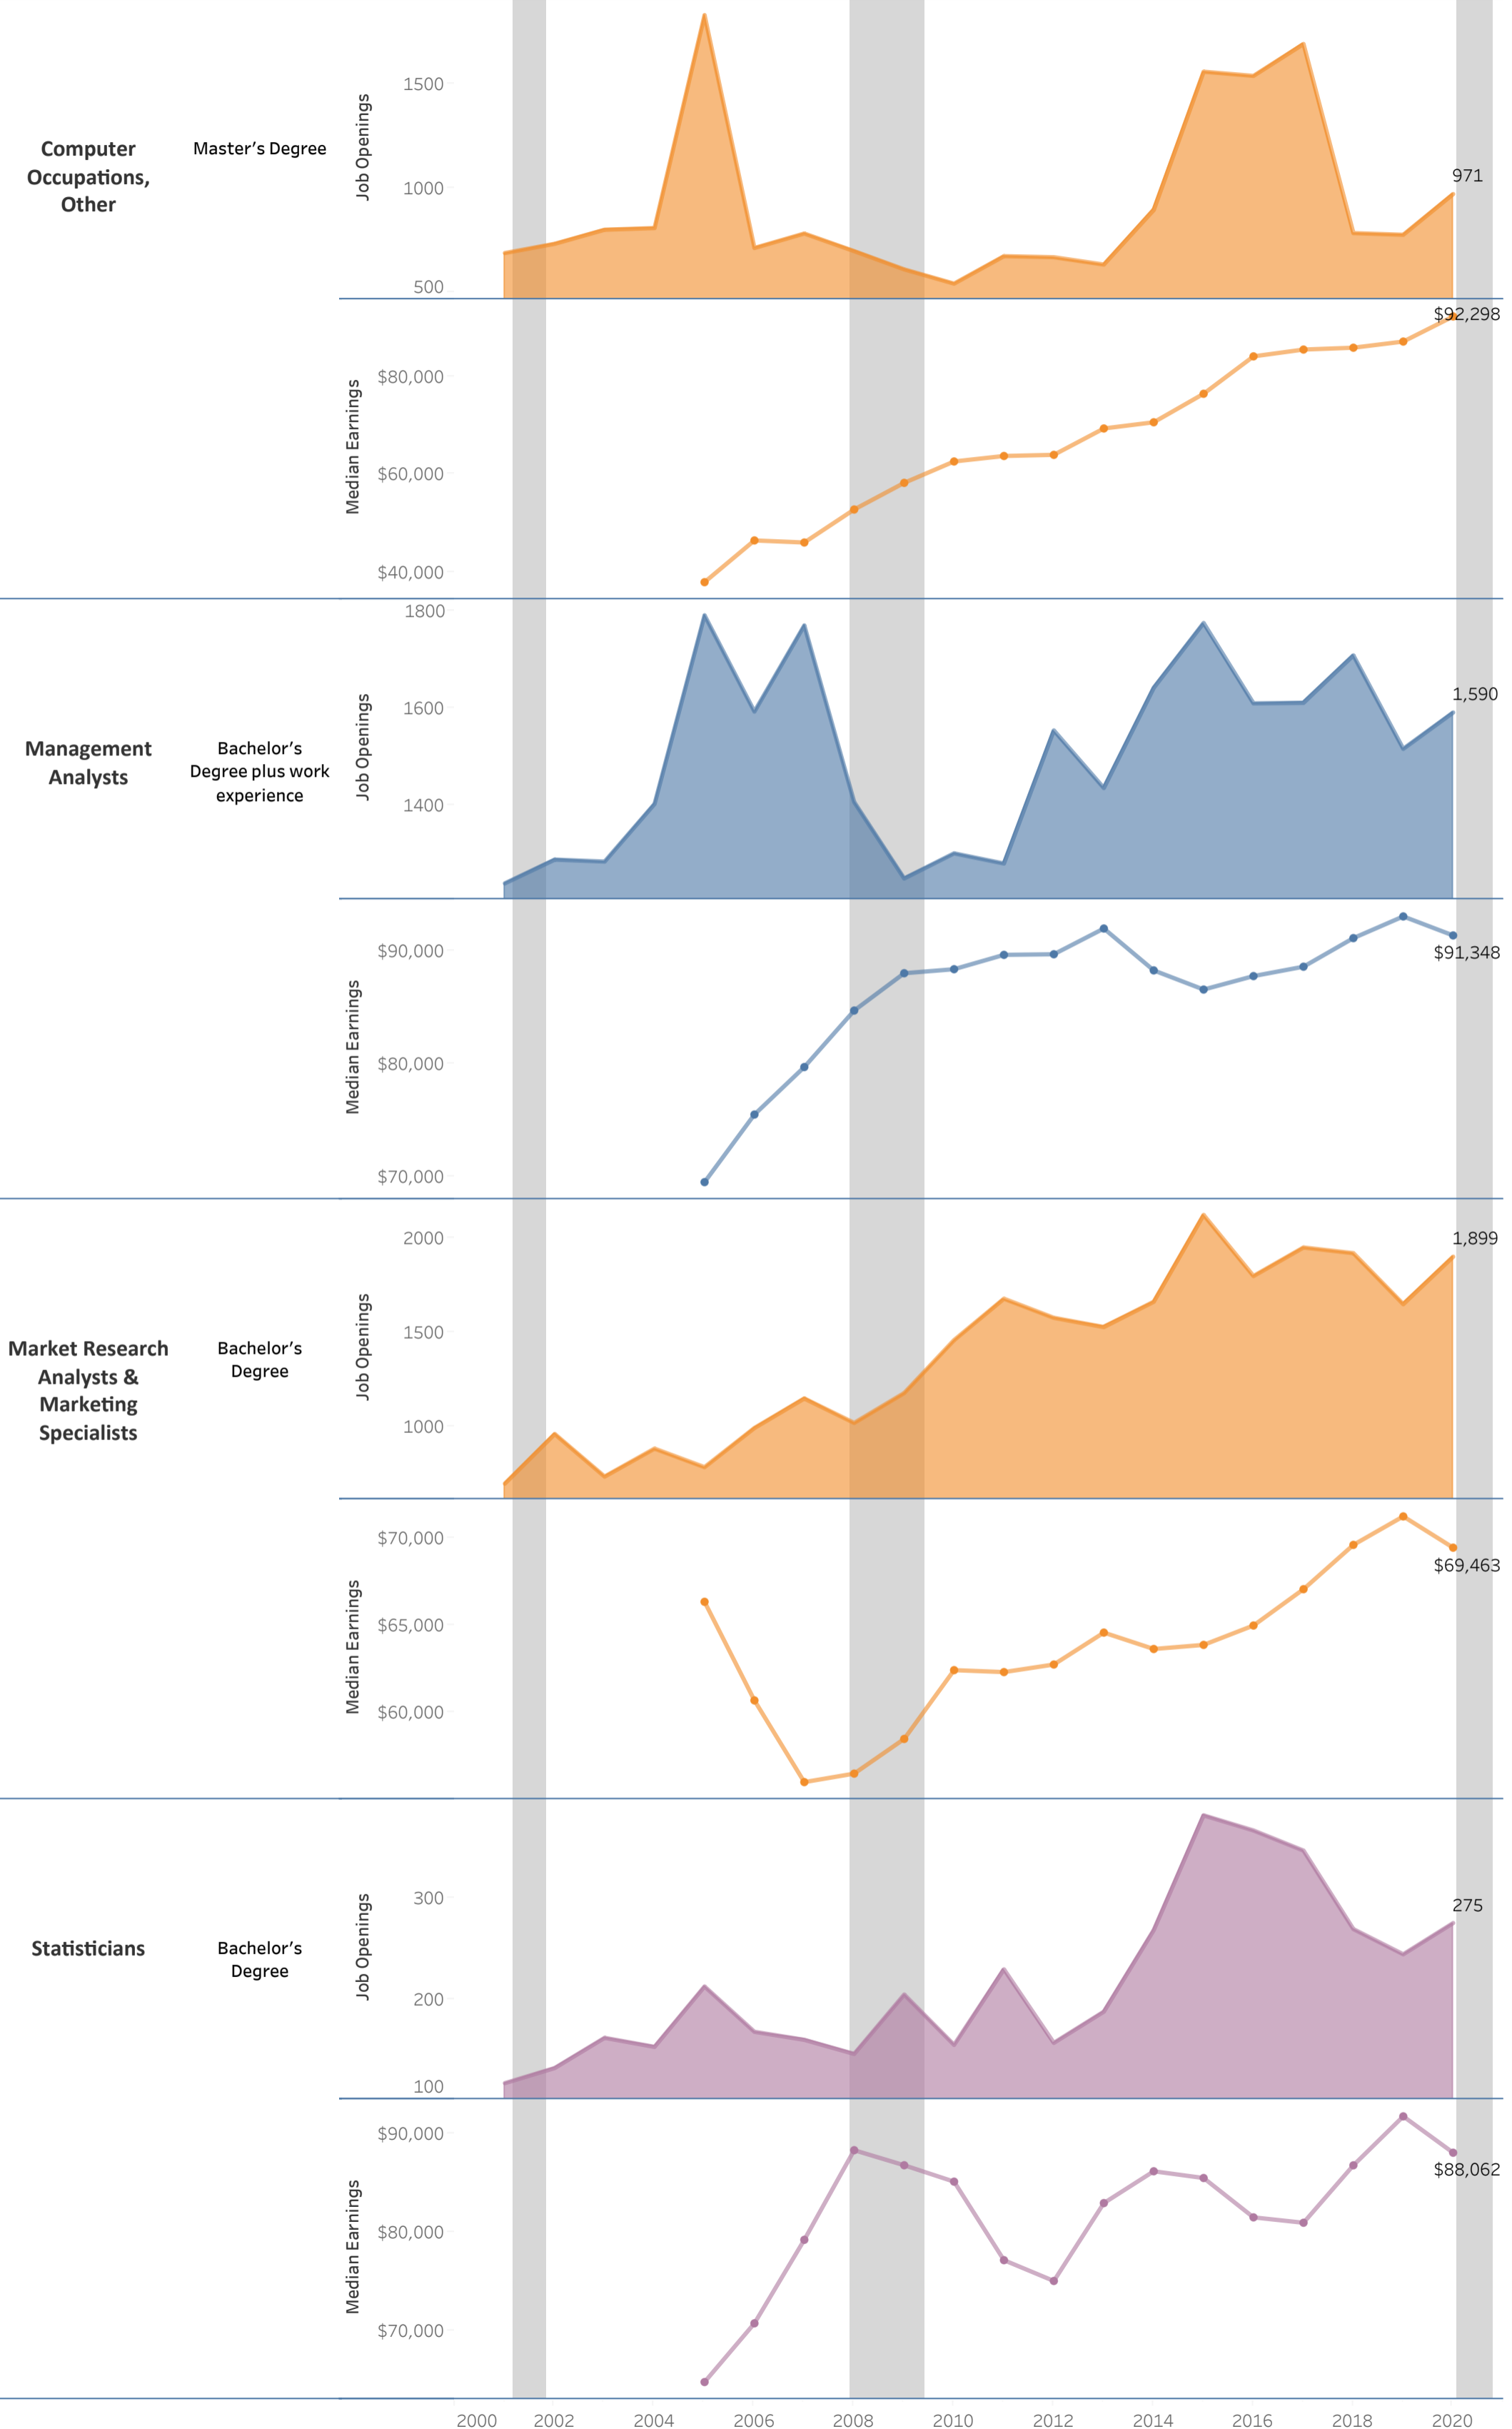

# Bucks County Community College: Business & Innovation

## Certificate: Business Analytics (CER.3202)

Vertical shaded areas indicate recessions, the 2020 recession is ongoing. All 2020 data is forecasted.

Source: Bucks County Community College (Annual Median Earnings 2020 Forecast), EMSI (Annual Openings, Annual Median Earnings), PA Dept. of Labor (PA CIP SOC Crosswalk 2020)