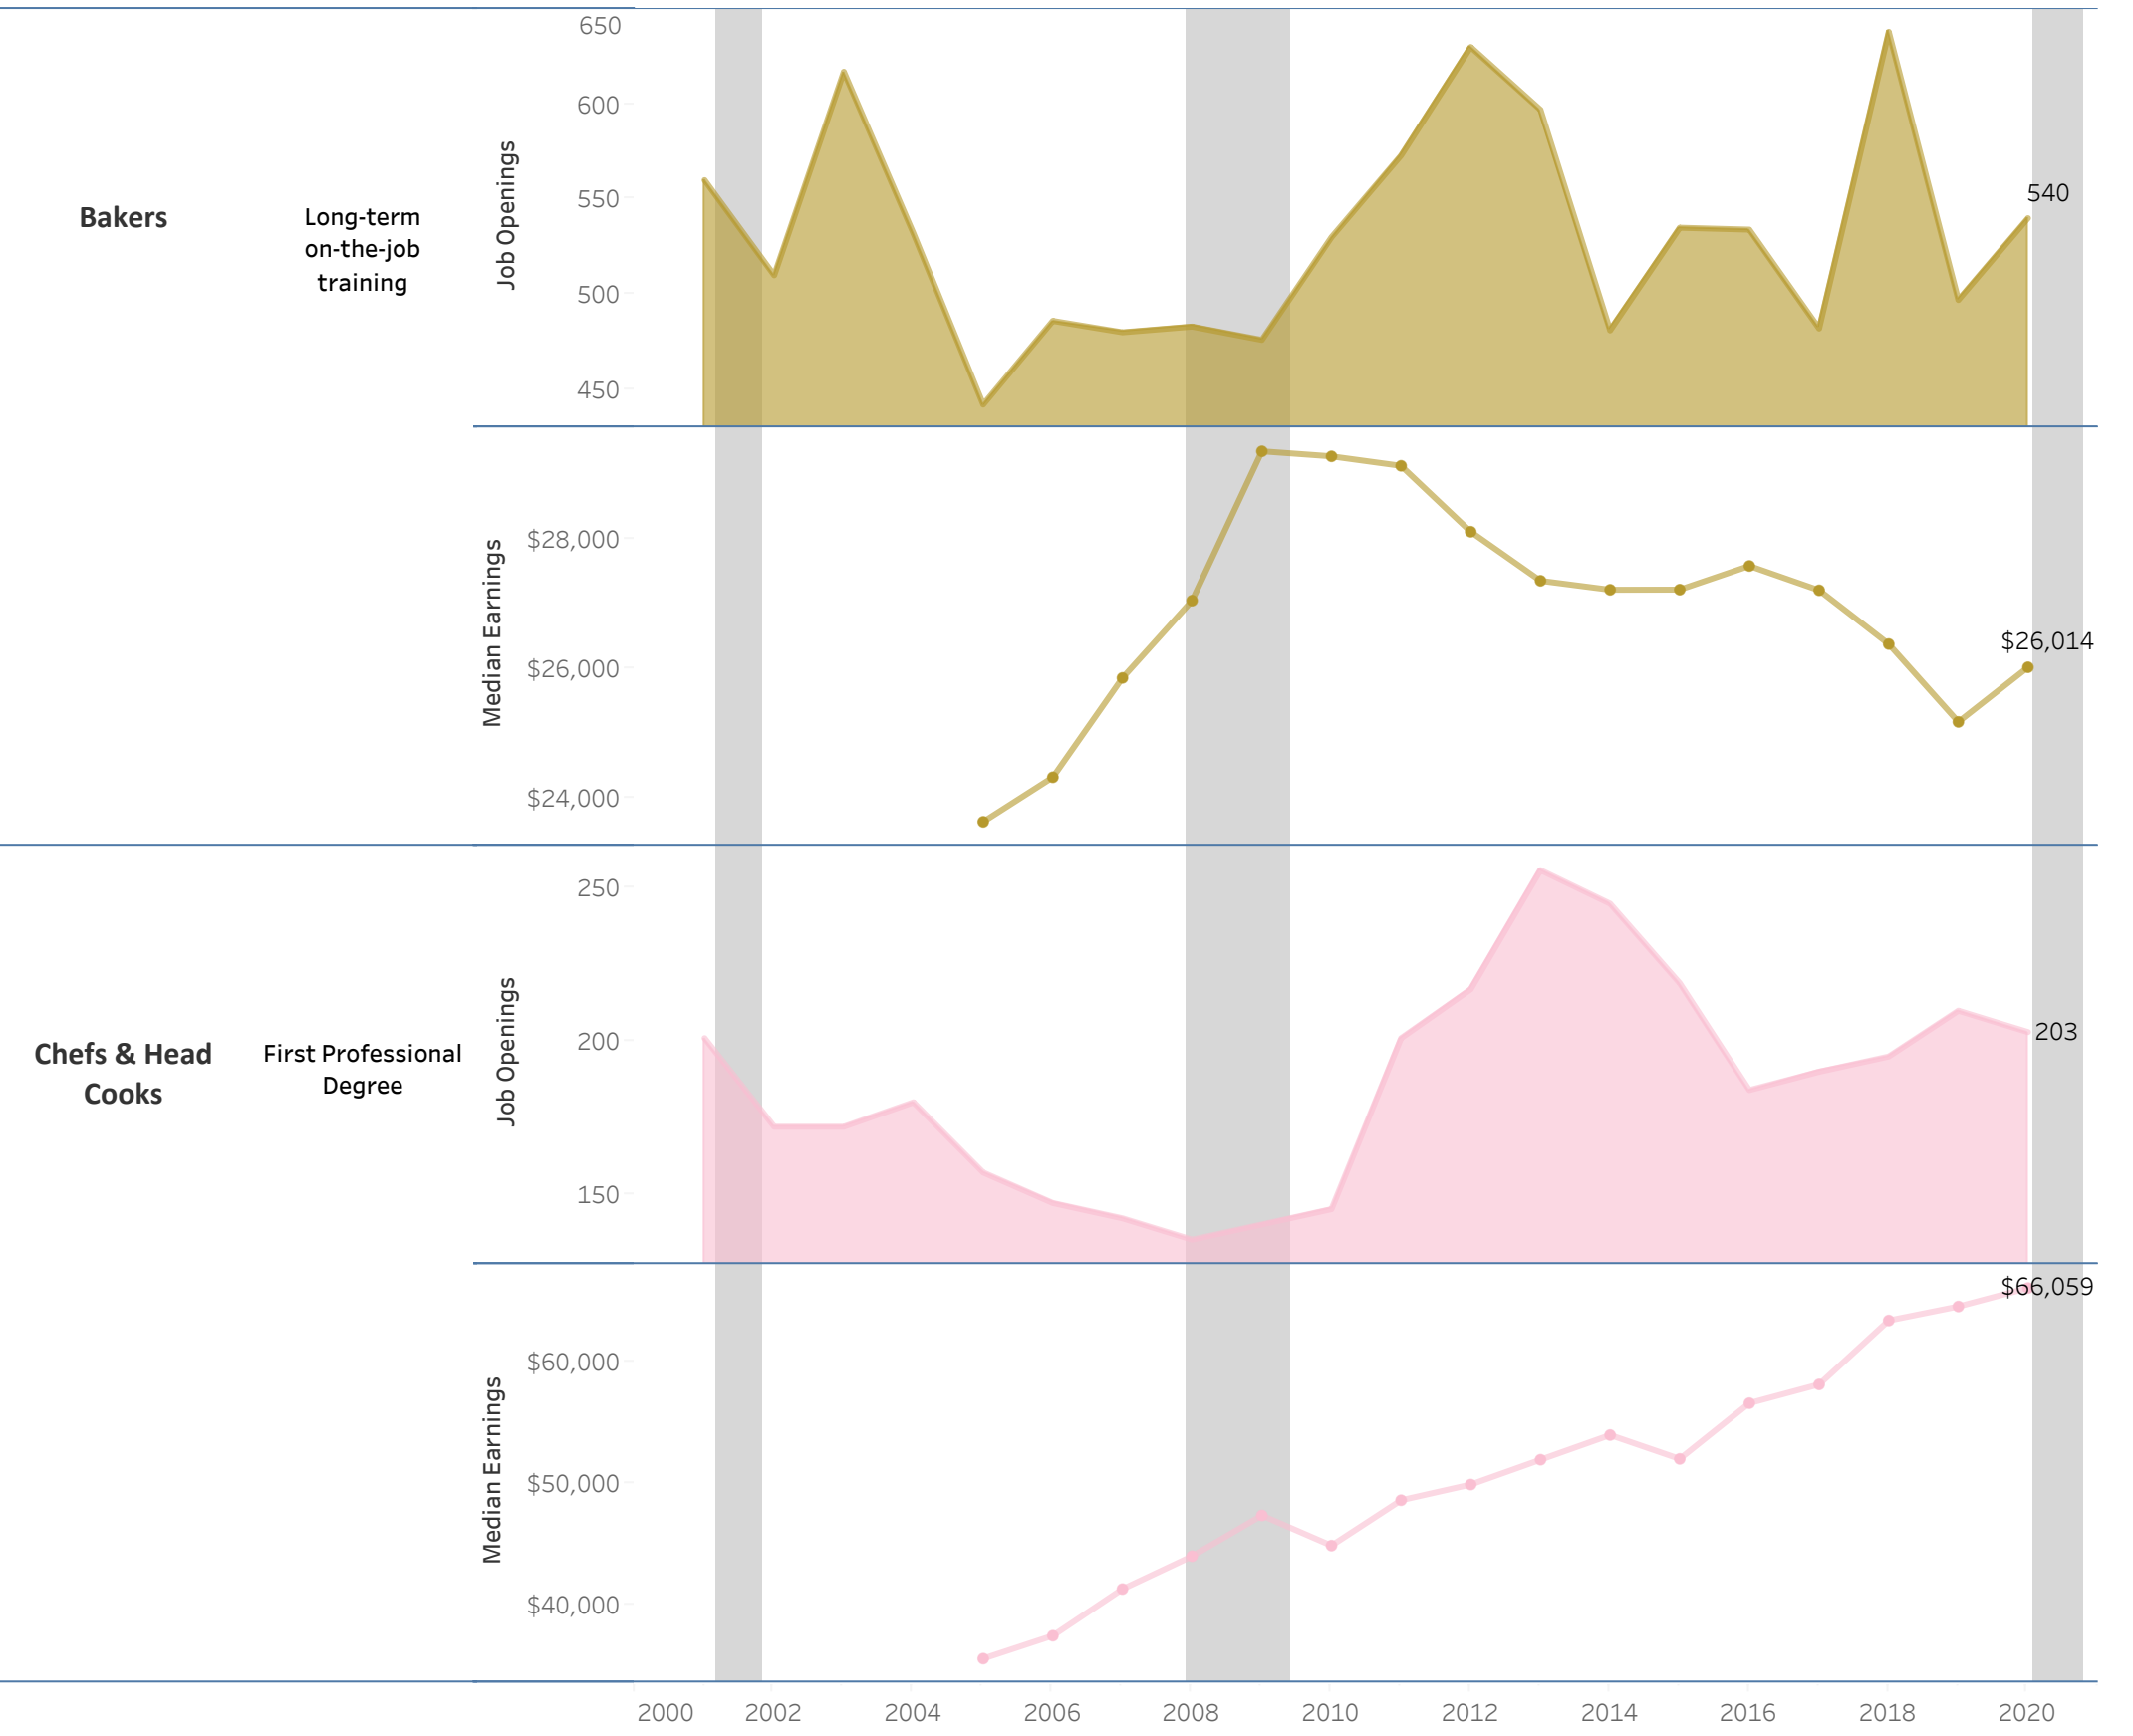

Bucks County Community College: Business & Innovation Certificate: Baking and Pastry (CER.3150)

Vertical shaded areas indicate recessions, the 2020 recession is ongoing. All 2020 data is forecasted.

Source: Bucks County Community College (Annual Median Earnings 2020 Forecast), EMSI (Annual Openings, Annual Median Earnings), PA Dept. of Labor (PA CIP SOC Crosswalk 2020)