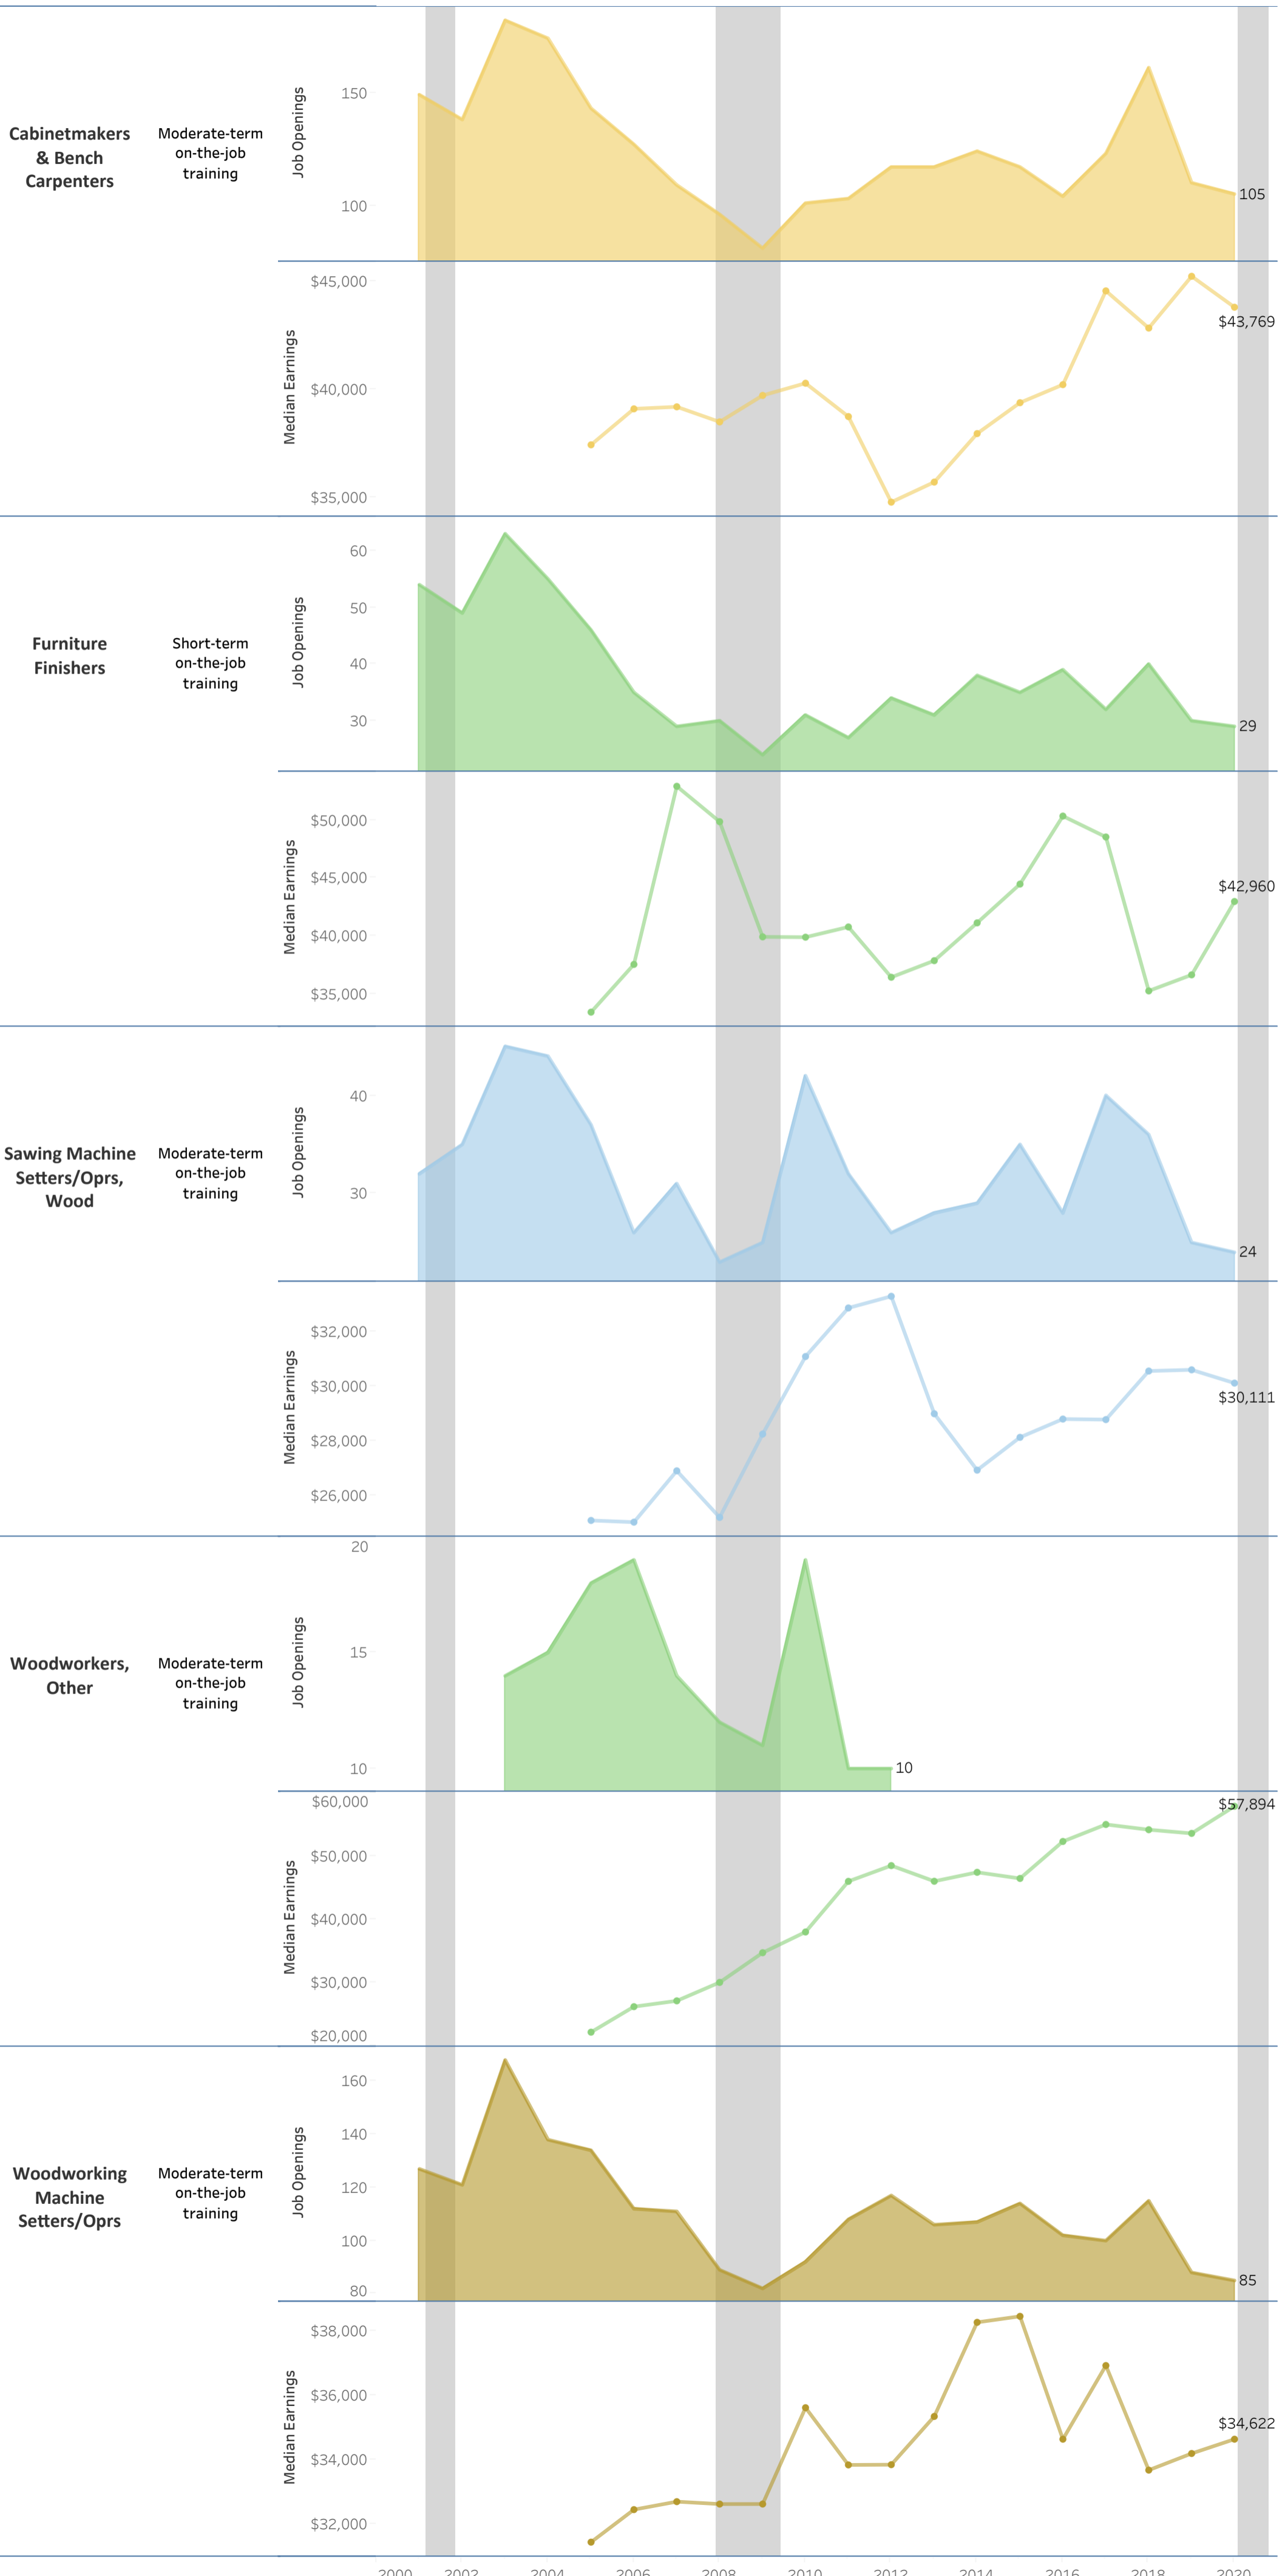

Bucks County Community College: Arts

Associate of Fine Arts: Fine Woodworking (AFA.1187)

Vertical shaded areas indicate recessions, the 2020 recession is ongoing. All 2020 data is forecasted.

Source: Bucks County Community College (Annual Median Earnings 2020 Forecast), EMSI (Annual Openings, Annual Median Earnings), PA Dept. of Labor (PA CIP SOC Crosswalk 2020)