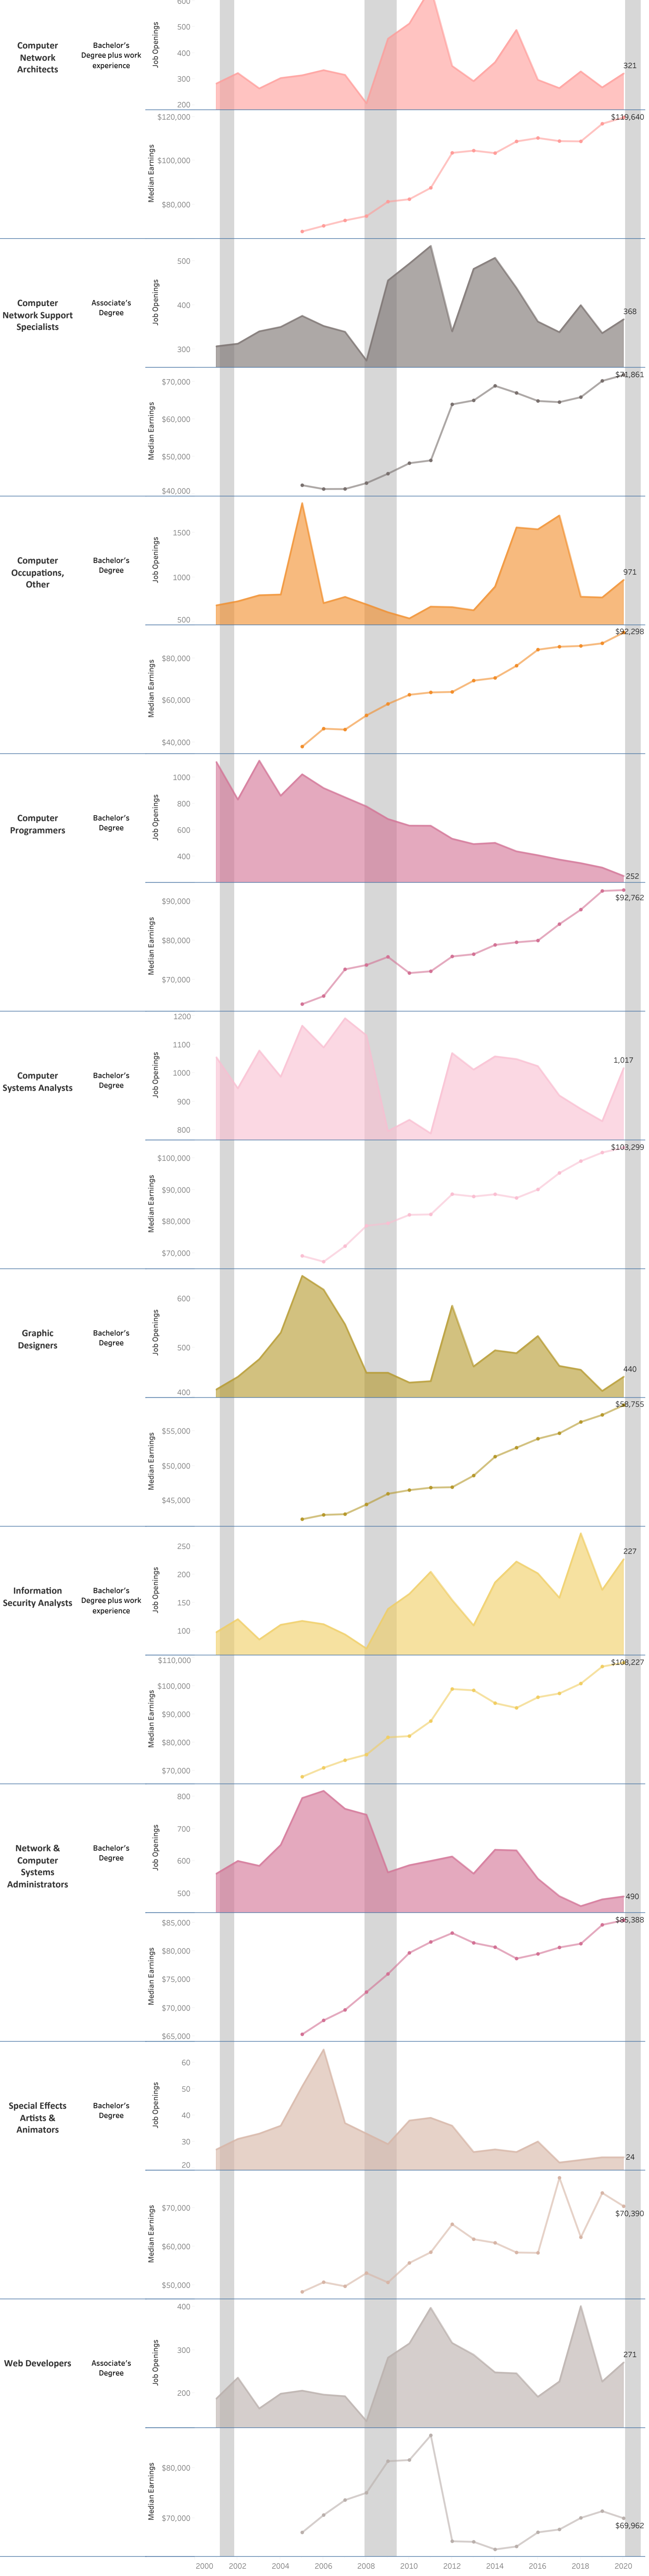

# Bucks County Community College: Arts Certificate: Web Design and Multimedia (CER.3147)

Vertical shaded areas indicate recessions, the 2020 recession is ongoing. All 2020 data is forecasted.

Source: Bucks County Community College (Annual Median Earnings 2020 Forecast), EMSI (Annual Openings, Annual Median Earnings), PA Dept. of Labor (PA CIP SOC Crosswalk 2020)