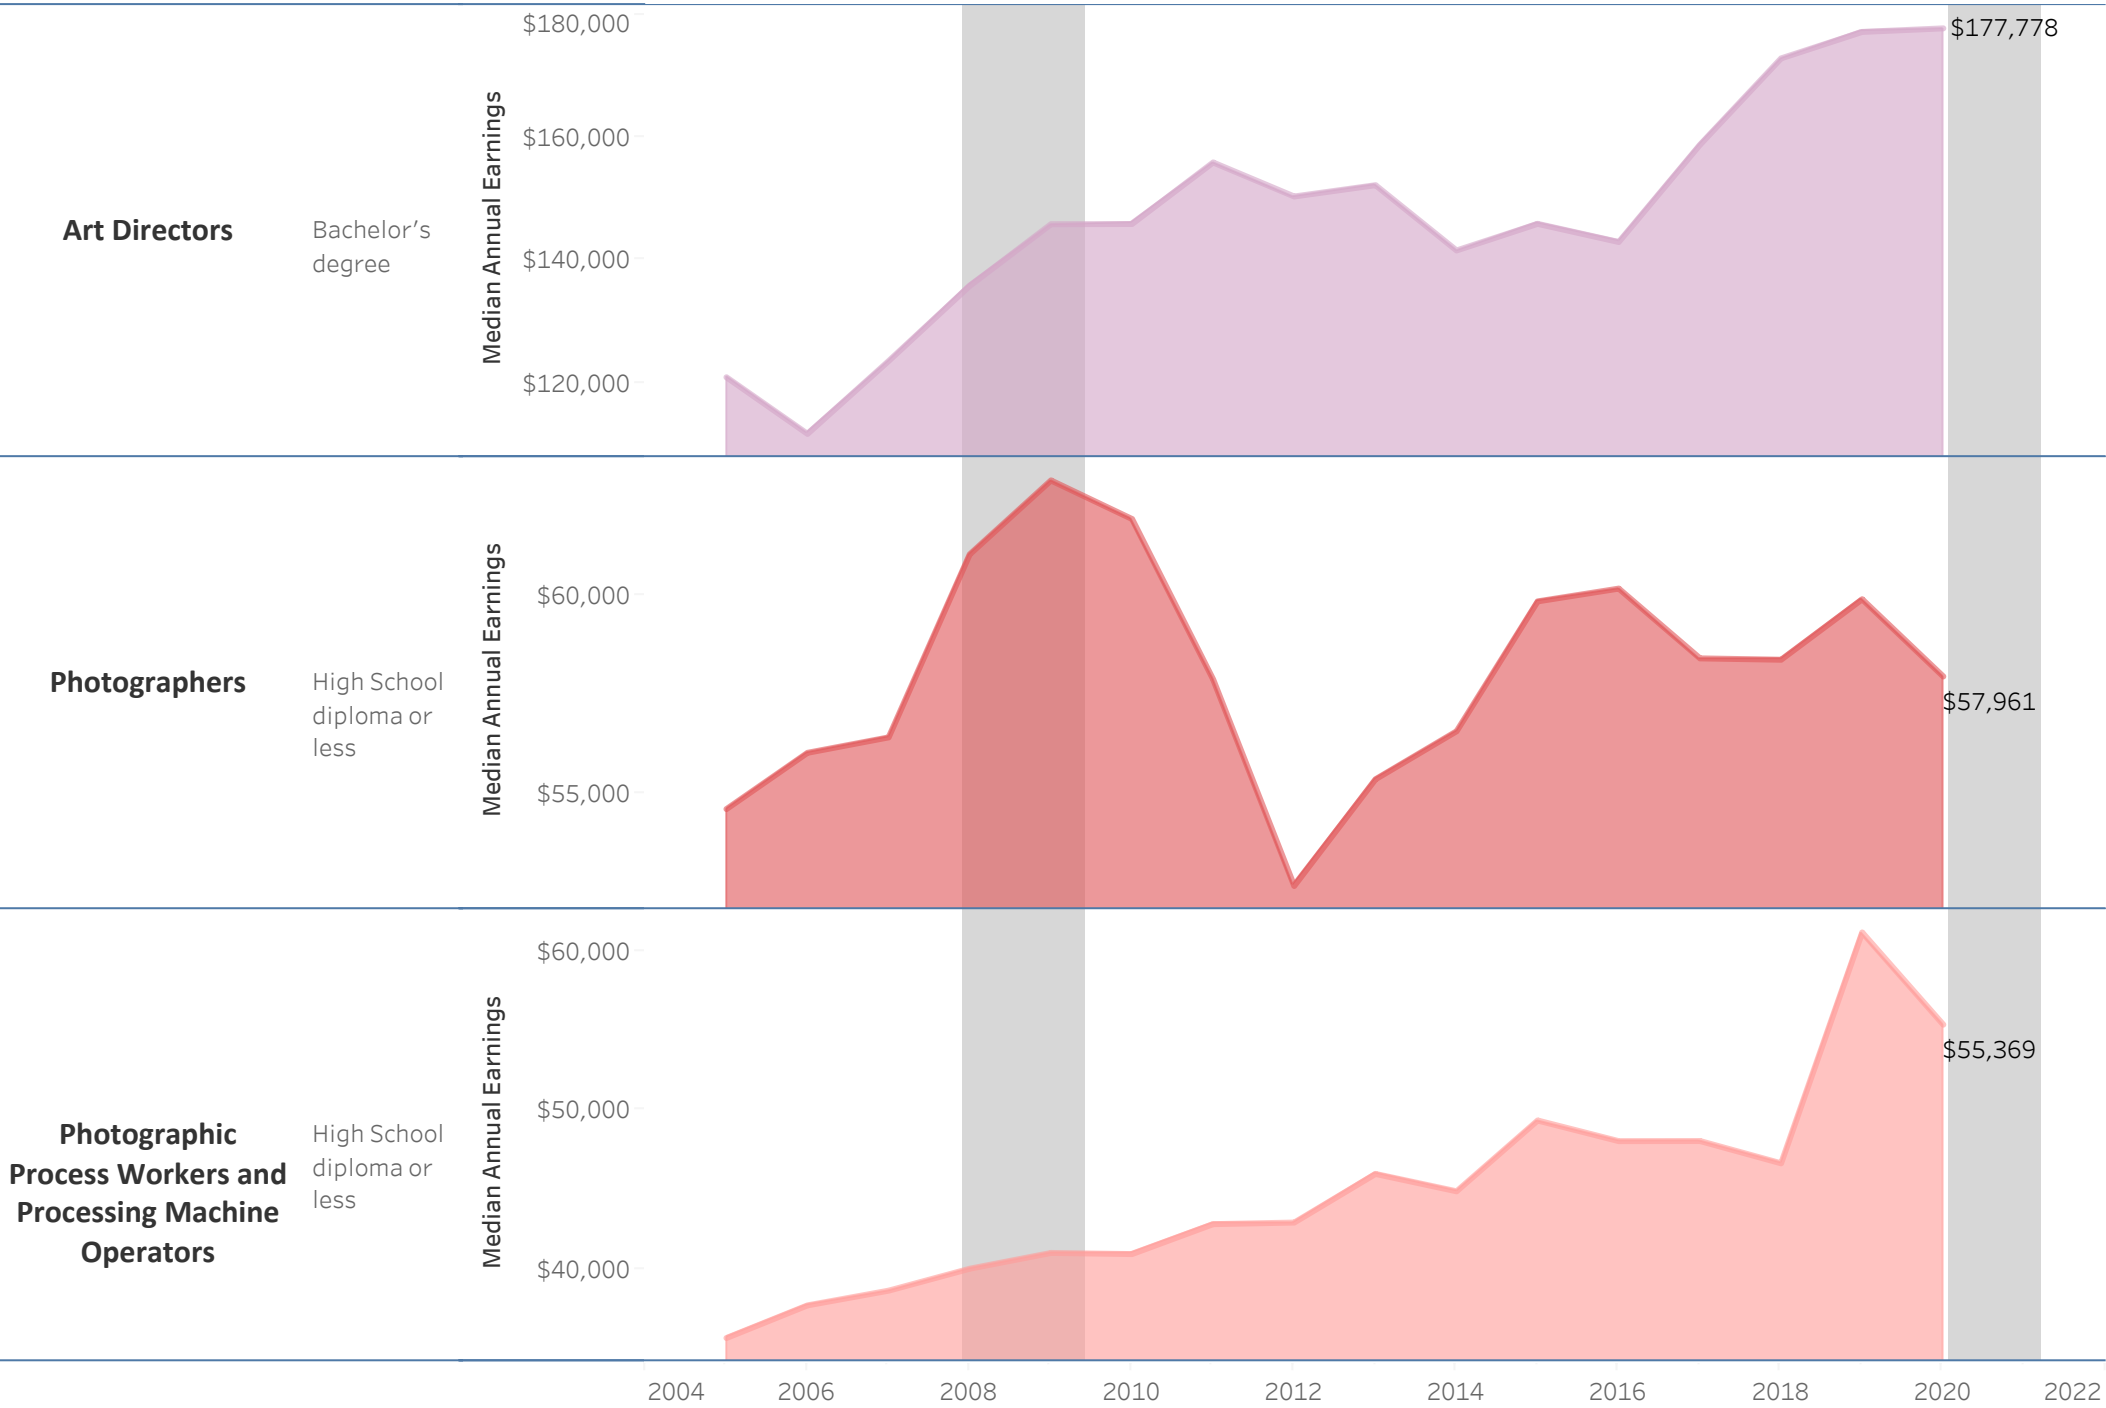

Bucks County Community College: Arts Certificate: Applied Photography (CER.3185)

Vertical shaded areas indicate recessions, the 2020 recession is ongoing. All 2020 data is forecasted.

Region includes 5 NJ and 67 PA counties:

Burlington, Camden, Gloucester, Mercer, Middlesex, Adams, Allegheny, Armstrong, Beaver, Bedford, Berks, Blair, Bradford, Bucks, Butler, Cambria, Cameron, Carbon, Centre, Chester, Clarion, Clearfield, Clinton, Columbia, Crawford, Cumberland, Dauphin, Delaware, Elk, Erie, Fayette, Forest, Franklin, Fulton, Greene, Huntingdon, Indiana, Jefferson, Juniata, Lackawanna, Lancaster, Lawrence, Lebanon, Lehigh, Luzerne, Lycoming, McKean, Mercer, Mifflin, Monroe, Montgomery, Montour, Northampton, Northumberland, Perry, Philadelphia, Pike, Potter, Schuylkill, Snyder, Somerset, Sullivan, Susquehanna, Tioga, Union, Venango, Warren, Washington, Wayne, Westmoreland, Wyoming, York