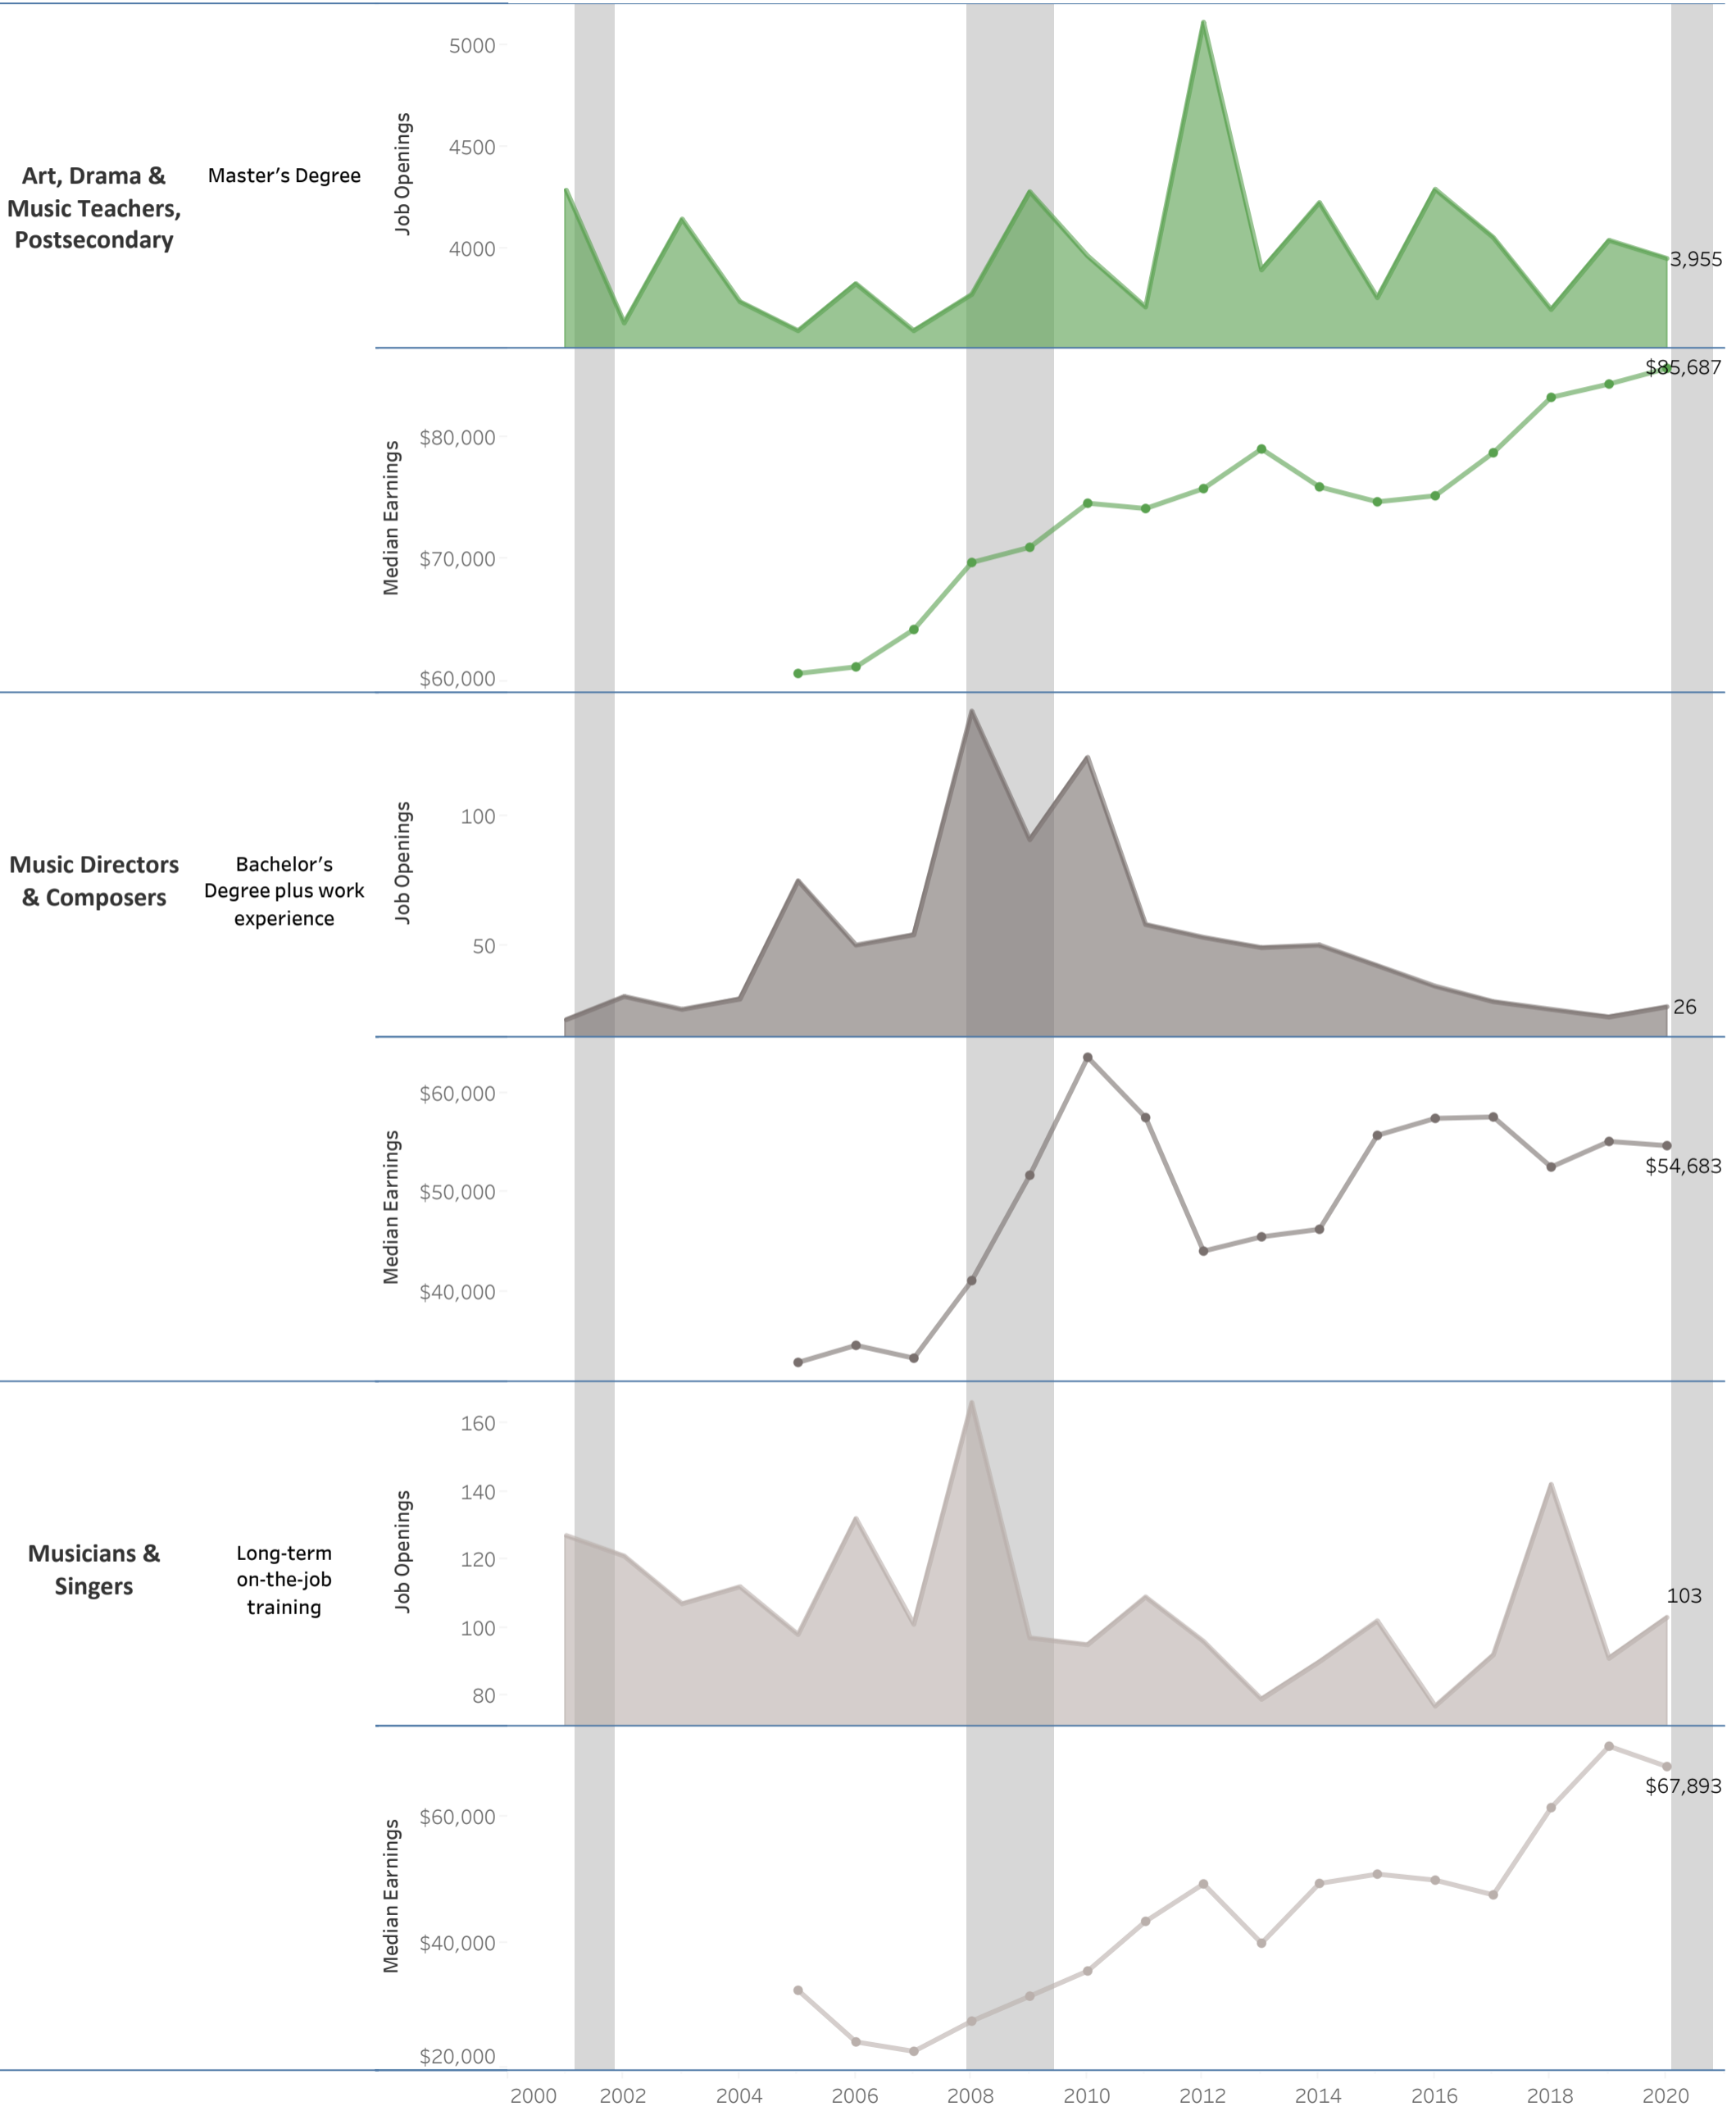

# Bucks County Community College: Arts

## Associate of Music: Music (AM.1019)

Vertical shaded areas indicate recessions, the 2020 recession is ongoing. All 2020 data is forecasted.

Source: Bucks County Community College (Annual Median Earnings 2020 Forecast), EMSI (Annual Openings, Annual Median Earnings), PA Dept. of Labor (PA CIP SOC Crosswalk 2020)