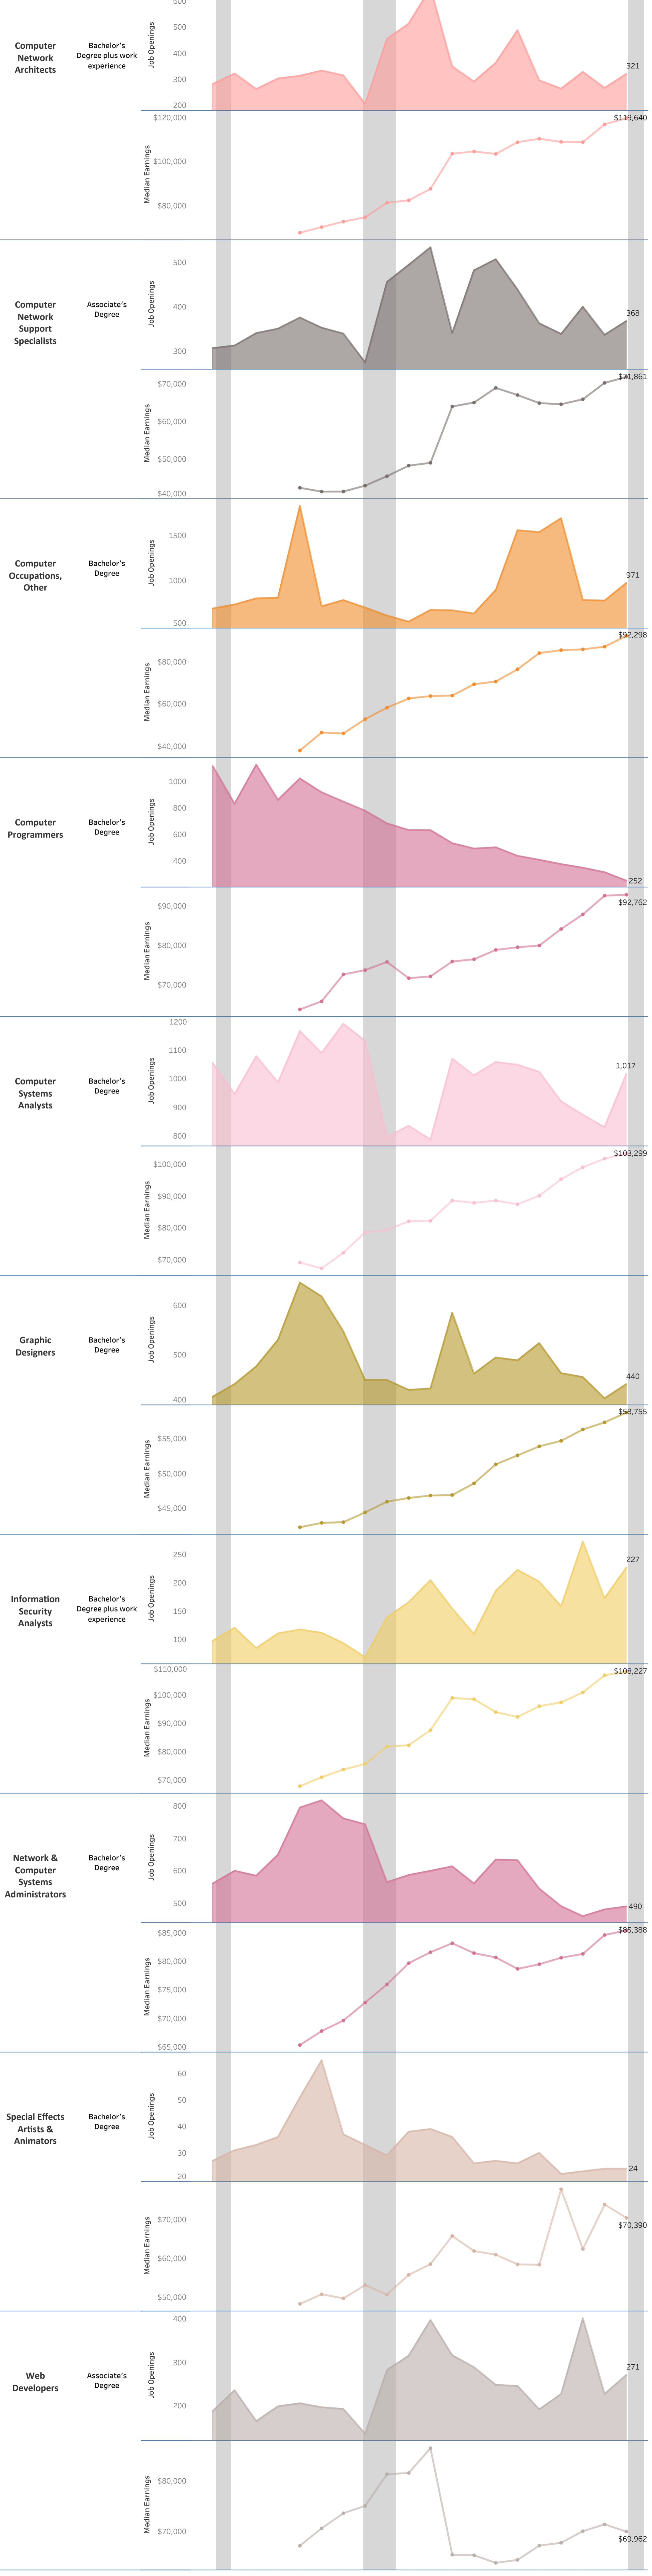

Bucks County Community College: Arts

Associate of Fine Arts: Multimedia & Digital Arts (AFA.1175)

Vertical shaded areas indicate recessions, the 2020 recession is ongoing. All 2020 data is forecasted.

Source: Bucks County Community College (Annual Median Earnings 2020 Forecast), EMSI (Annual Openings, Annual Median Earnings), PA Dept. of Labor (PA CIP SOC Crosswalk 2020)