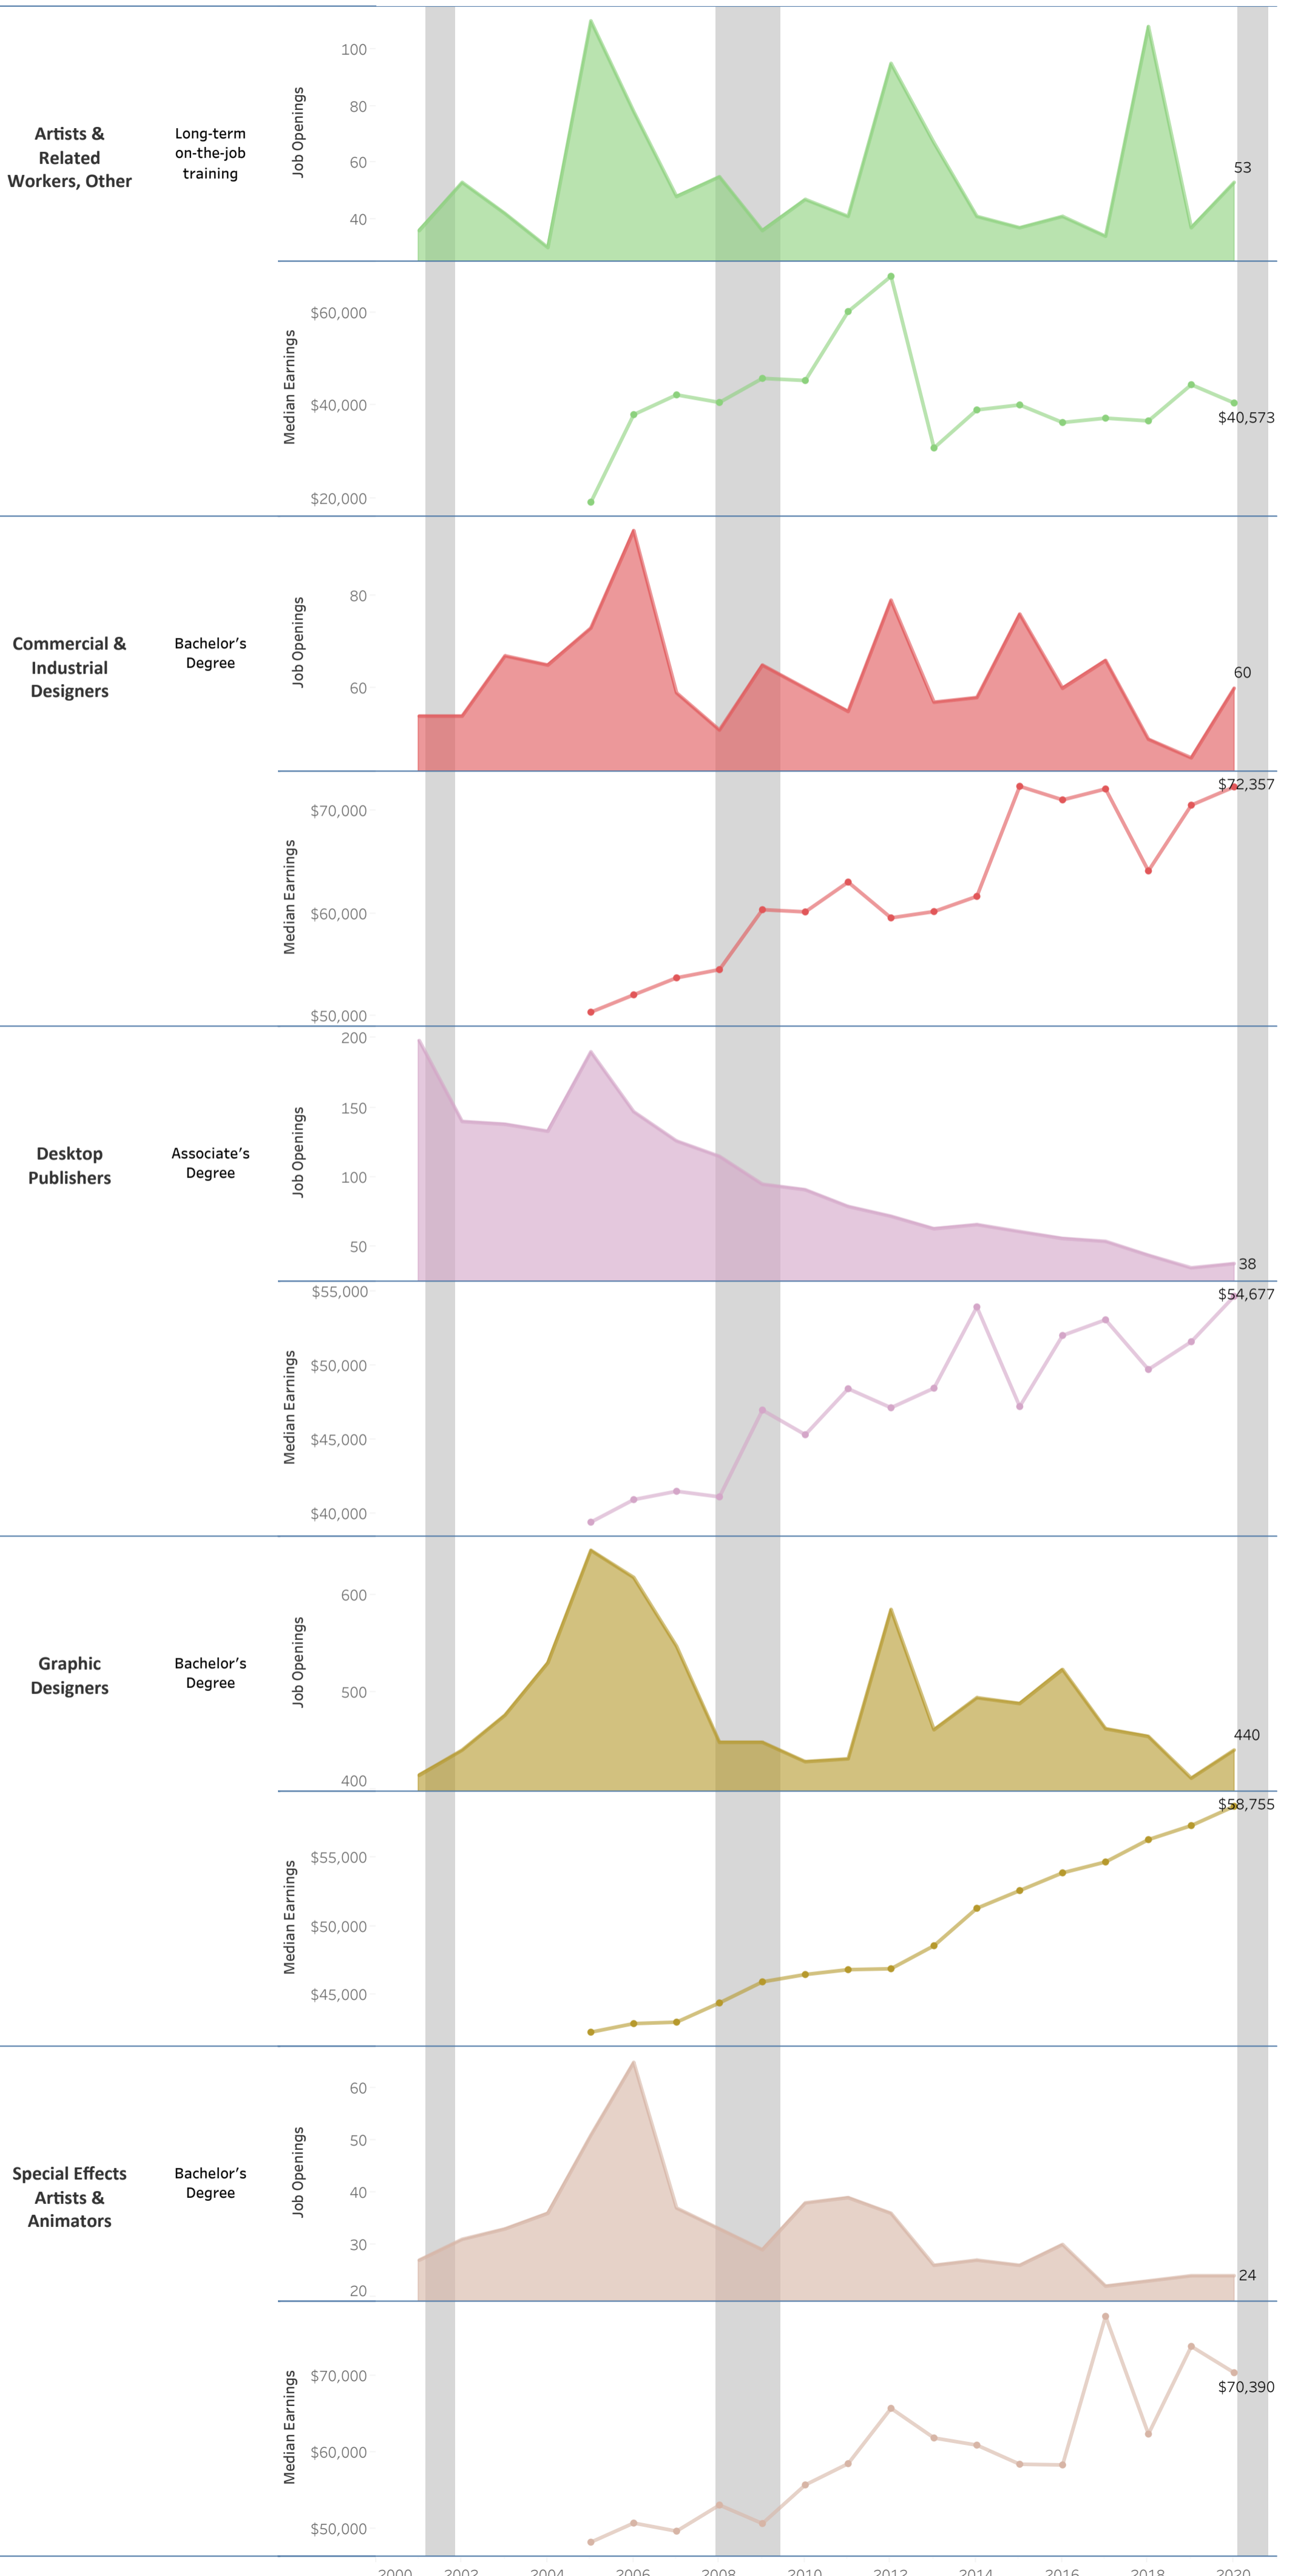

# Bucks County Community College: Arts

## Associate of Fine Arts: Graphic Design (AFA.1110)

Vertical shaded areas indicate recessions, the 2020 recession is ongoing. All 2020 data is forecasted.

Source: Bucks County Community College (Annual Median Earnings 2020 Forecast), EMSI (Annual Openings, Annual Median Earnings), PA Dept. of Labor (PA CIP SOC Crosswalk 2020)