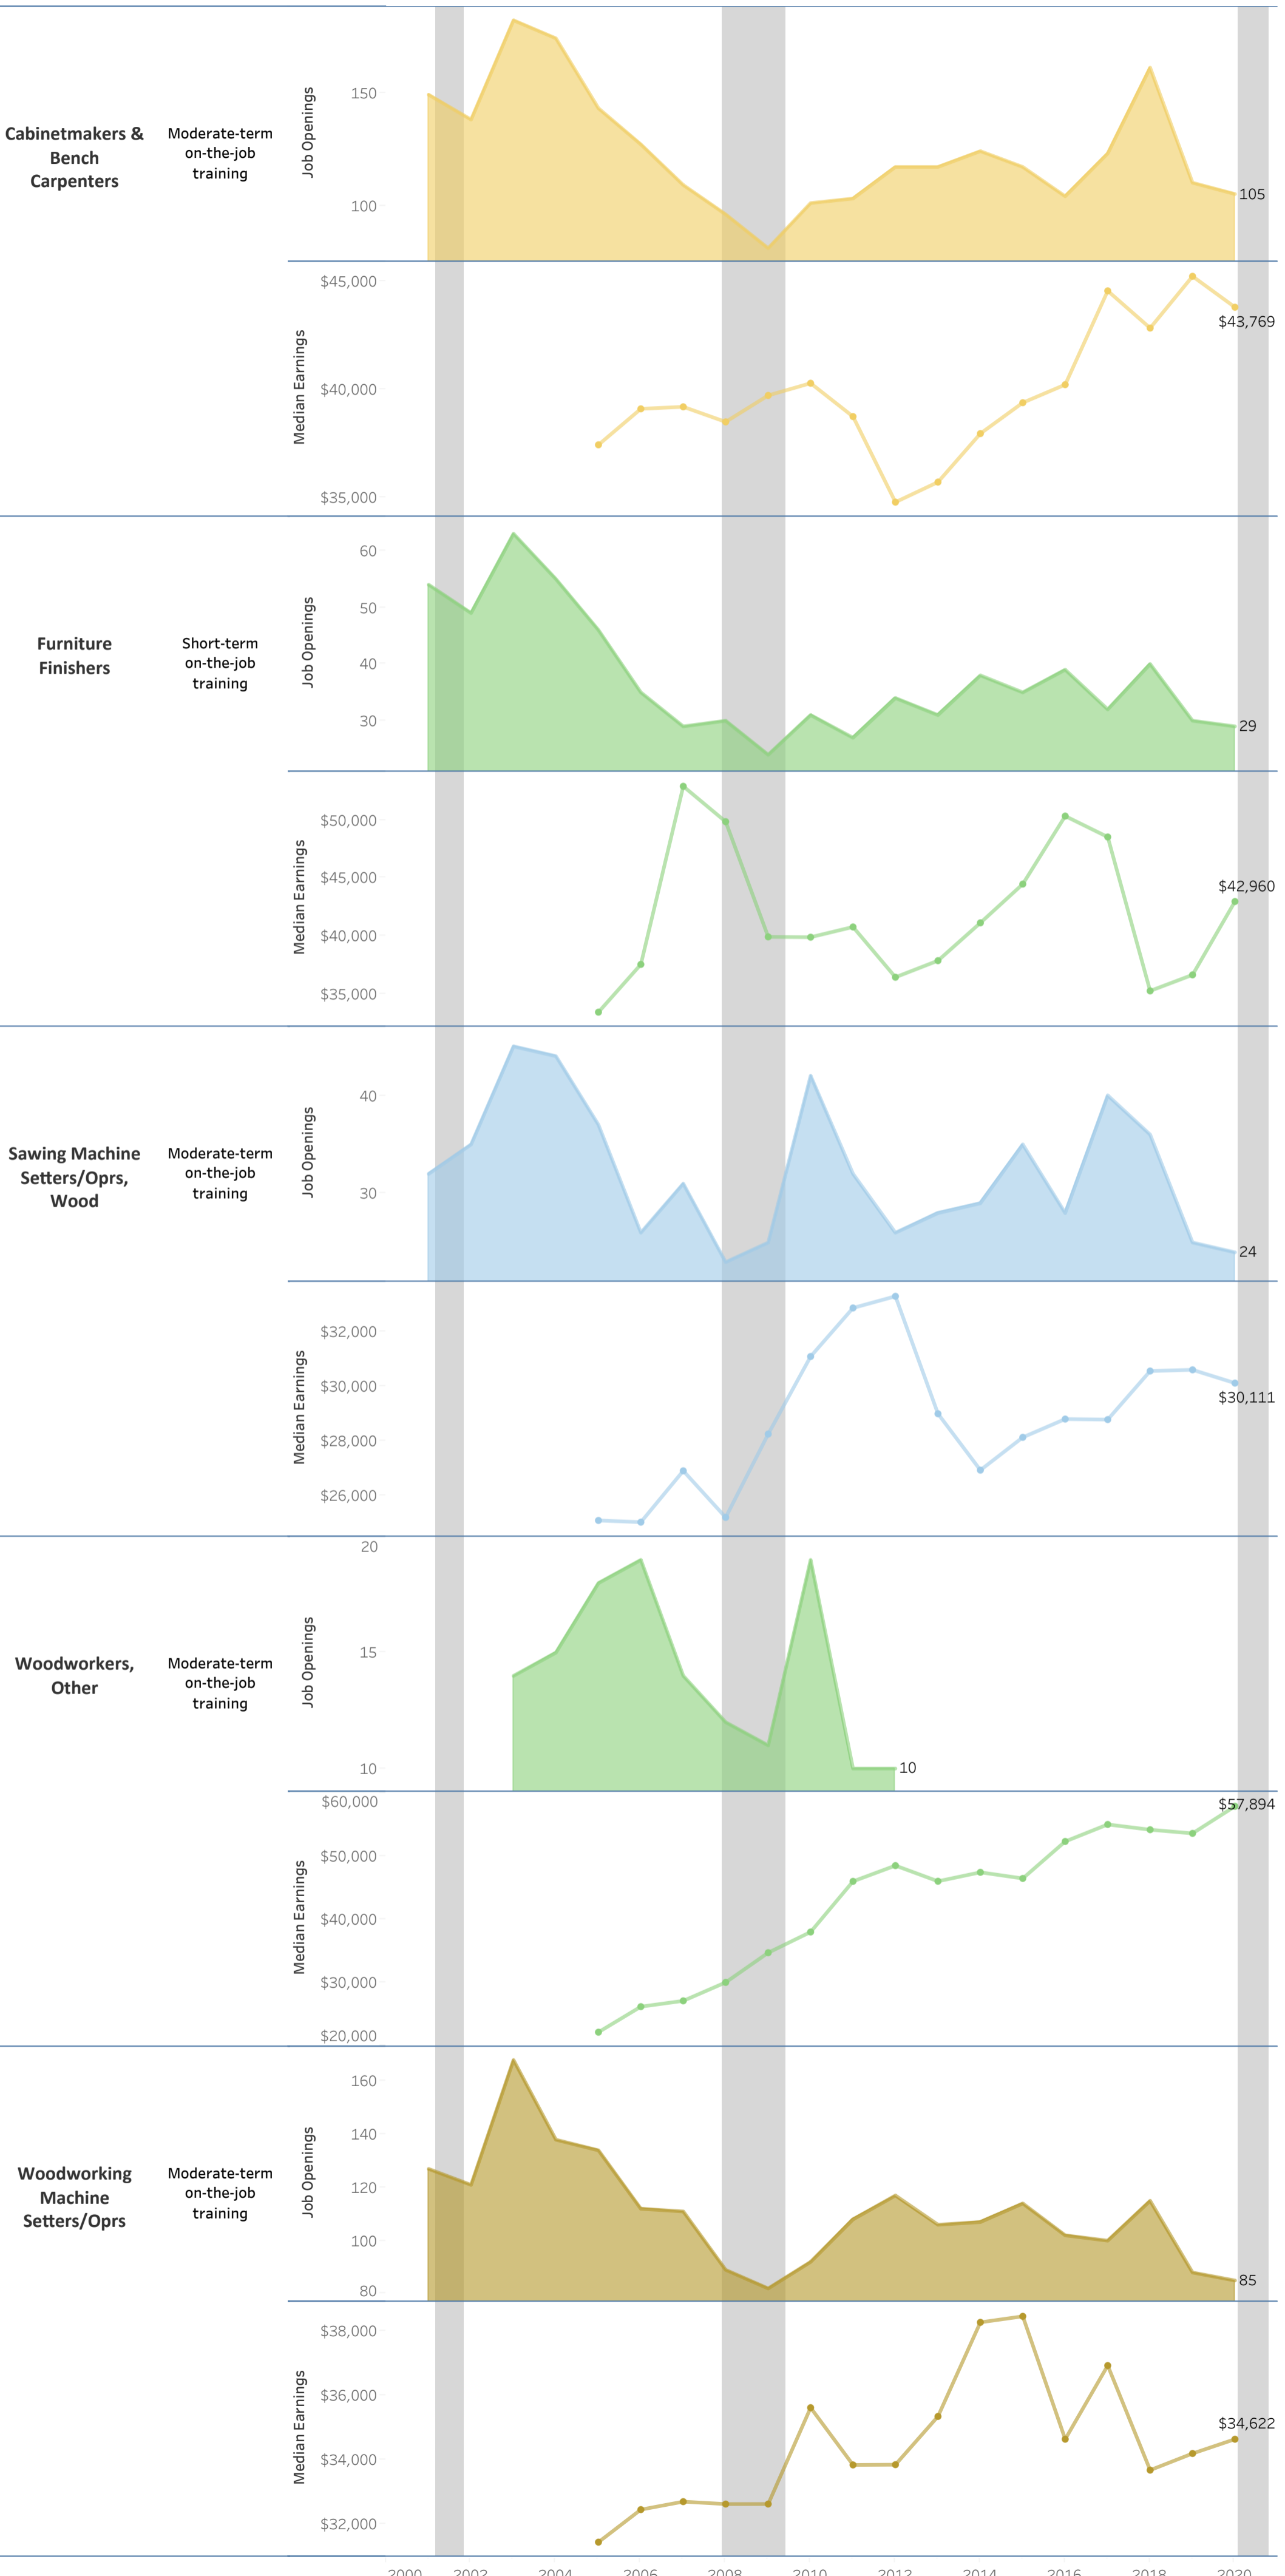

Bucks County Community College: Arts Certificate: Furniture and Cabinetry (CER.3187)

Vertical shaded areas indicate recessions, the 2020 recession is ongoing. All 2020 data is forecasted.

Source: Bucks County Community College (Annual Median Earnings 2020 Forecast), EMSI (Annual Openings, Annual Median Earnings), PA Dept. of Labor (PA CIP SOC Crosswalk 2020)