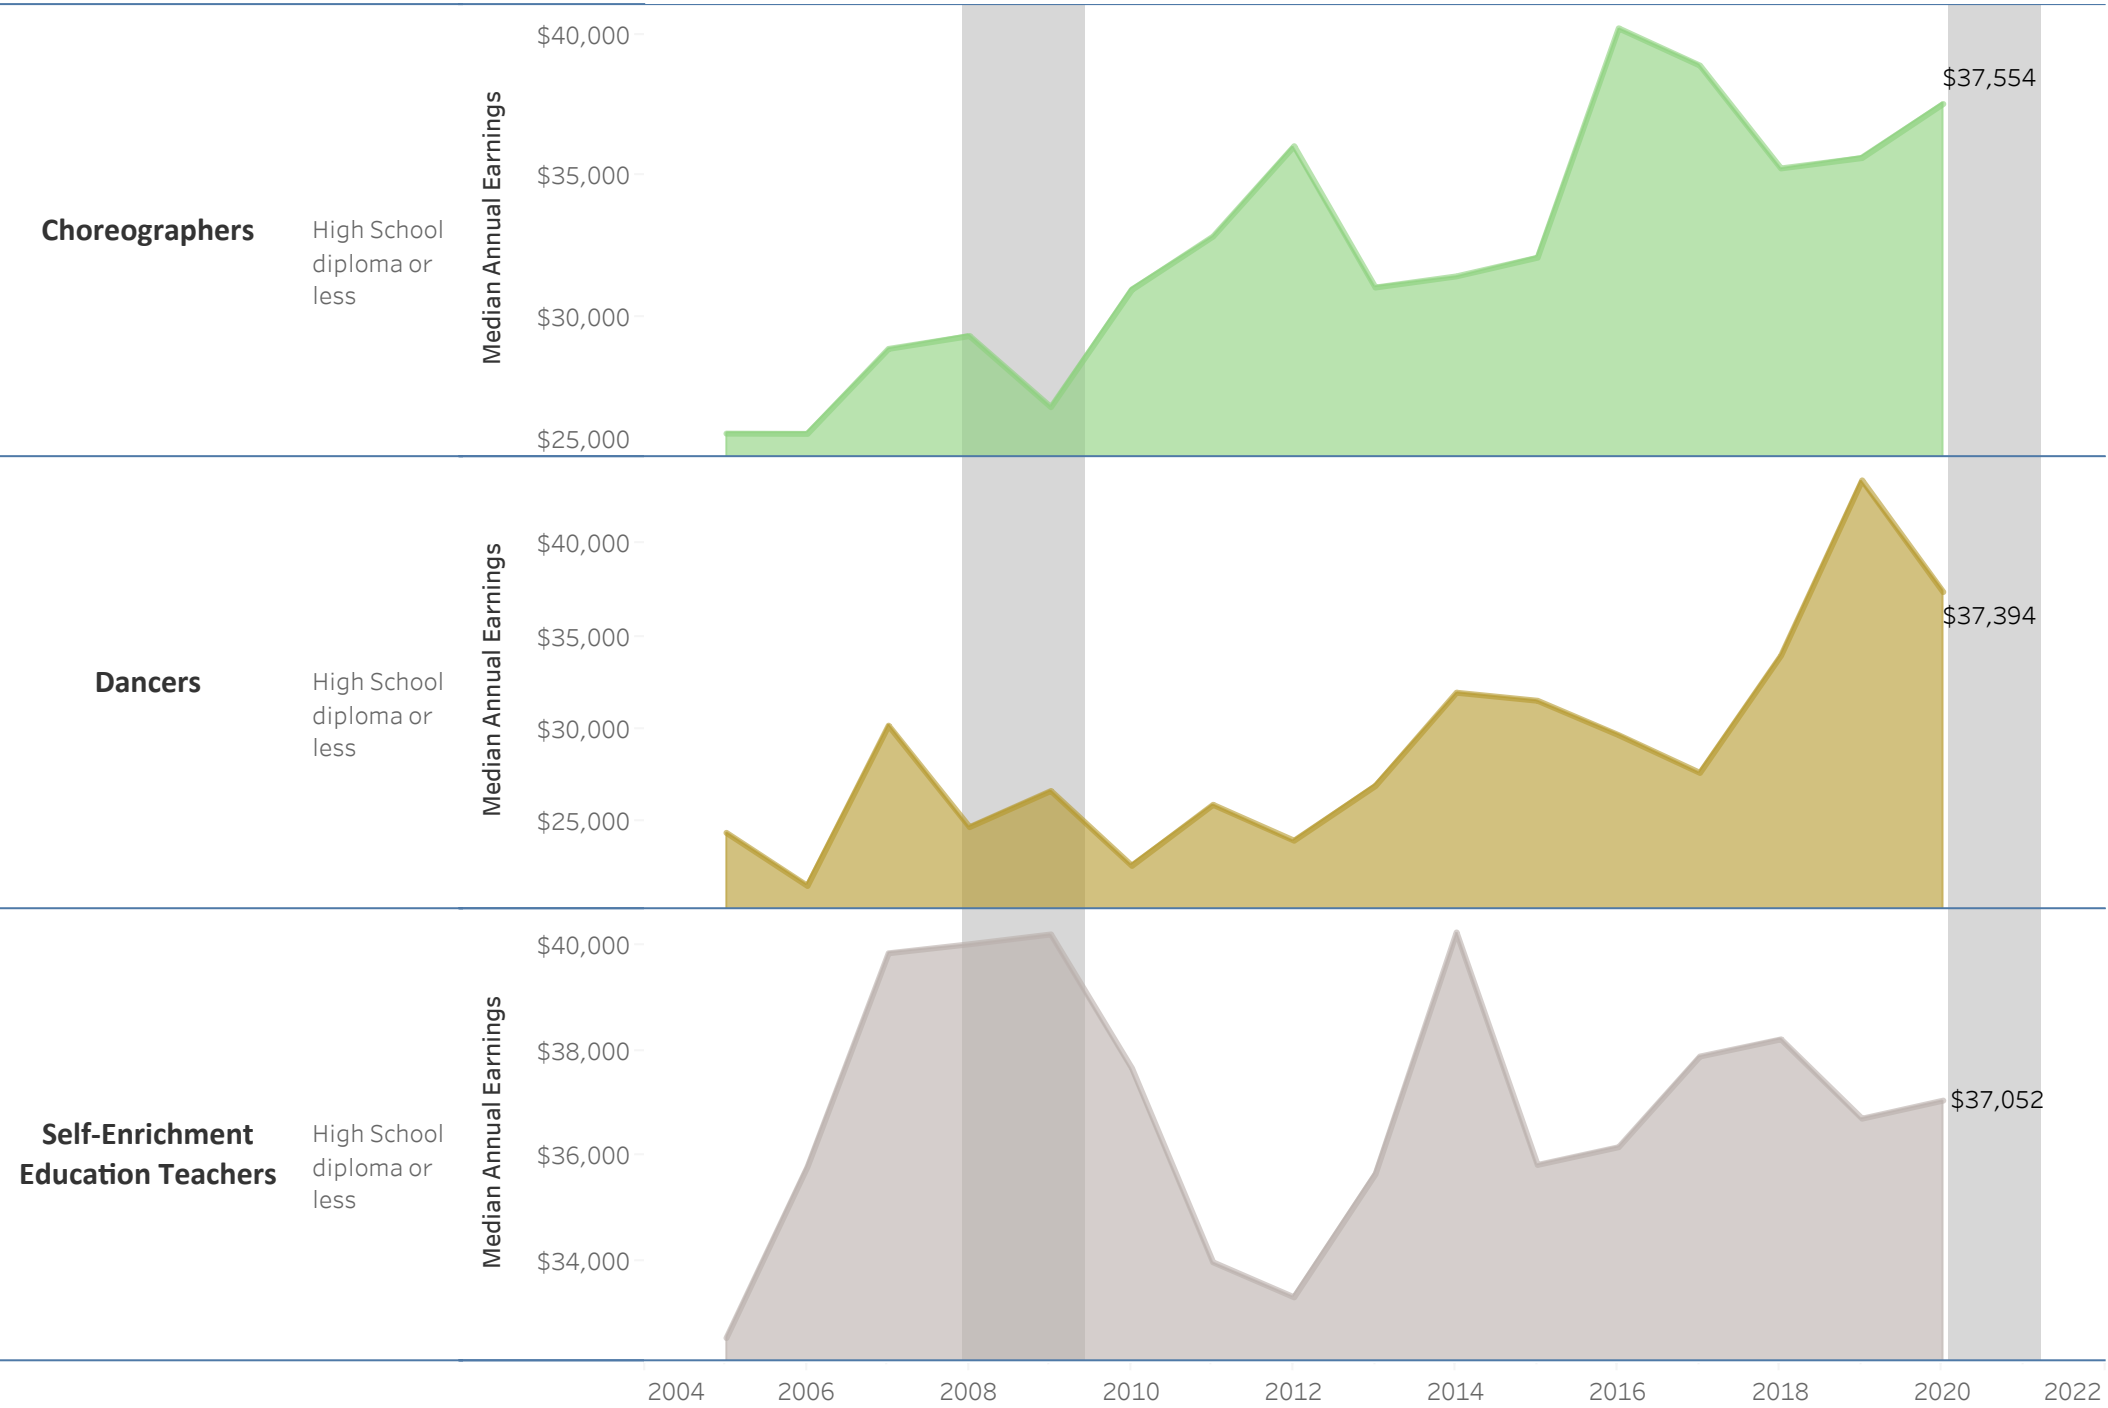

Bucks County Community College: Kinesiology & Sports Studies

Associate of Arts: Dance (AA.1206)

Vertical shaded areas indicate recessions, the 2020 recession is ongoing. All 2020 data is forecasted.

Region includes 5 NJ and 67 PA counties:

Burlington, Camden, Gloucester, Mercer, Middlesex, Adams, Allegheny, Armstrong, Beaver, Bedford, Berks, Blair, Bradford, Bucks, Butler, Cambria, Cameron, Carbon, Centre, Chester, Clarion, Clearfield, Clinton, Columbia, Crawford, Cumberland, Dauphin, Delaware, Elk, Erie, Fayette, Forest, Franklin, Fulton, Greene, Huntingdon, Indiana, Jefferson, Juniata, Lackawanna, Lancaster, Lawrence, Lebanon, Lehigh, Luzerne, Lycoming, McKean, Mercer, Mifflin, Monroe, Montgomery, Montour, Northampton, Northumberland, Perry, Philadelphia, Pike, Potter, Schuylkill, Snyder, Somerset, Sullivan, Susquehanna, Tioga, Union, Venango, Warren, Washington, Wayne, Westmoreland, Wyoming, York