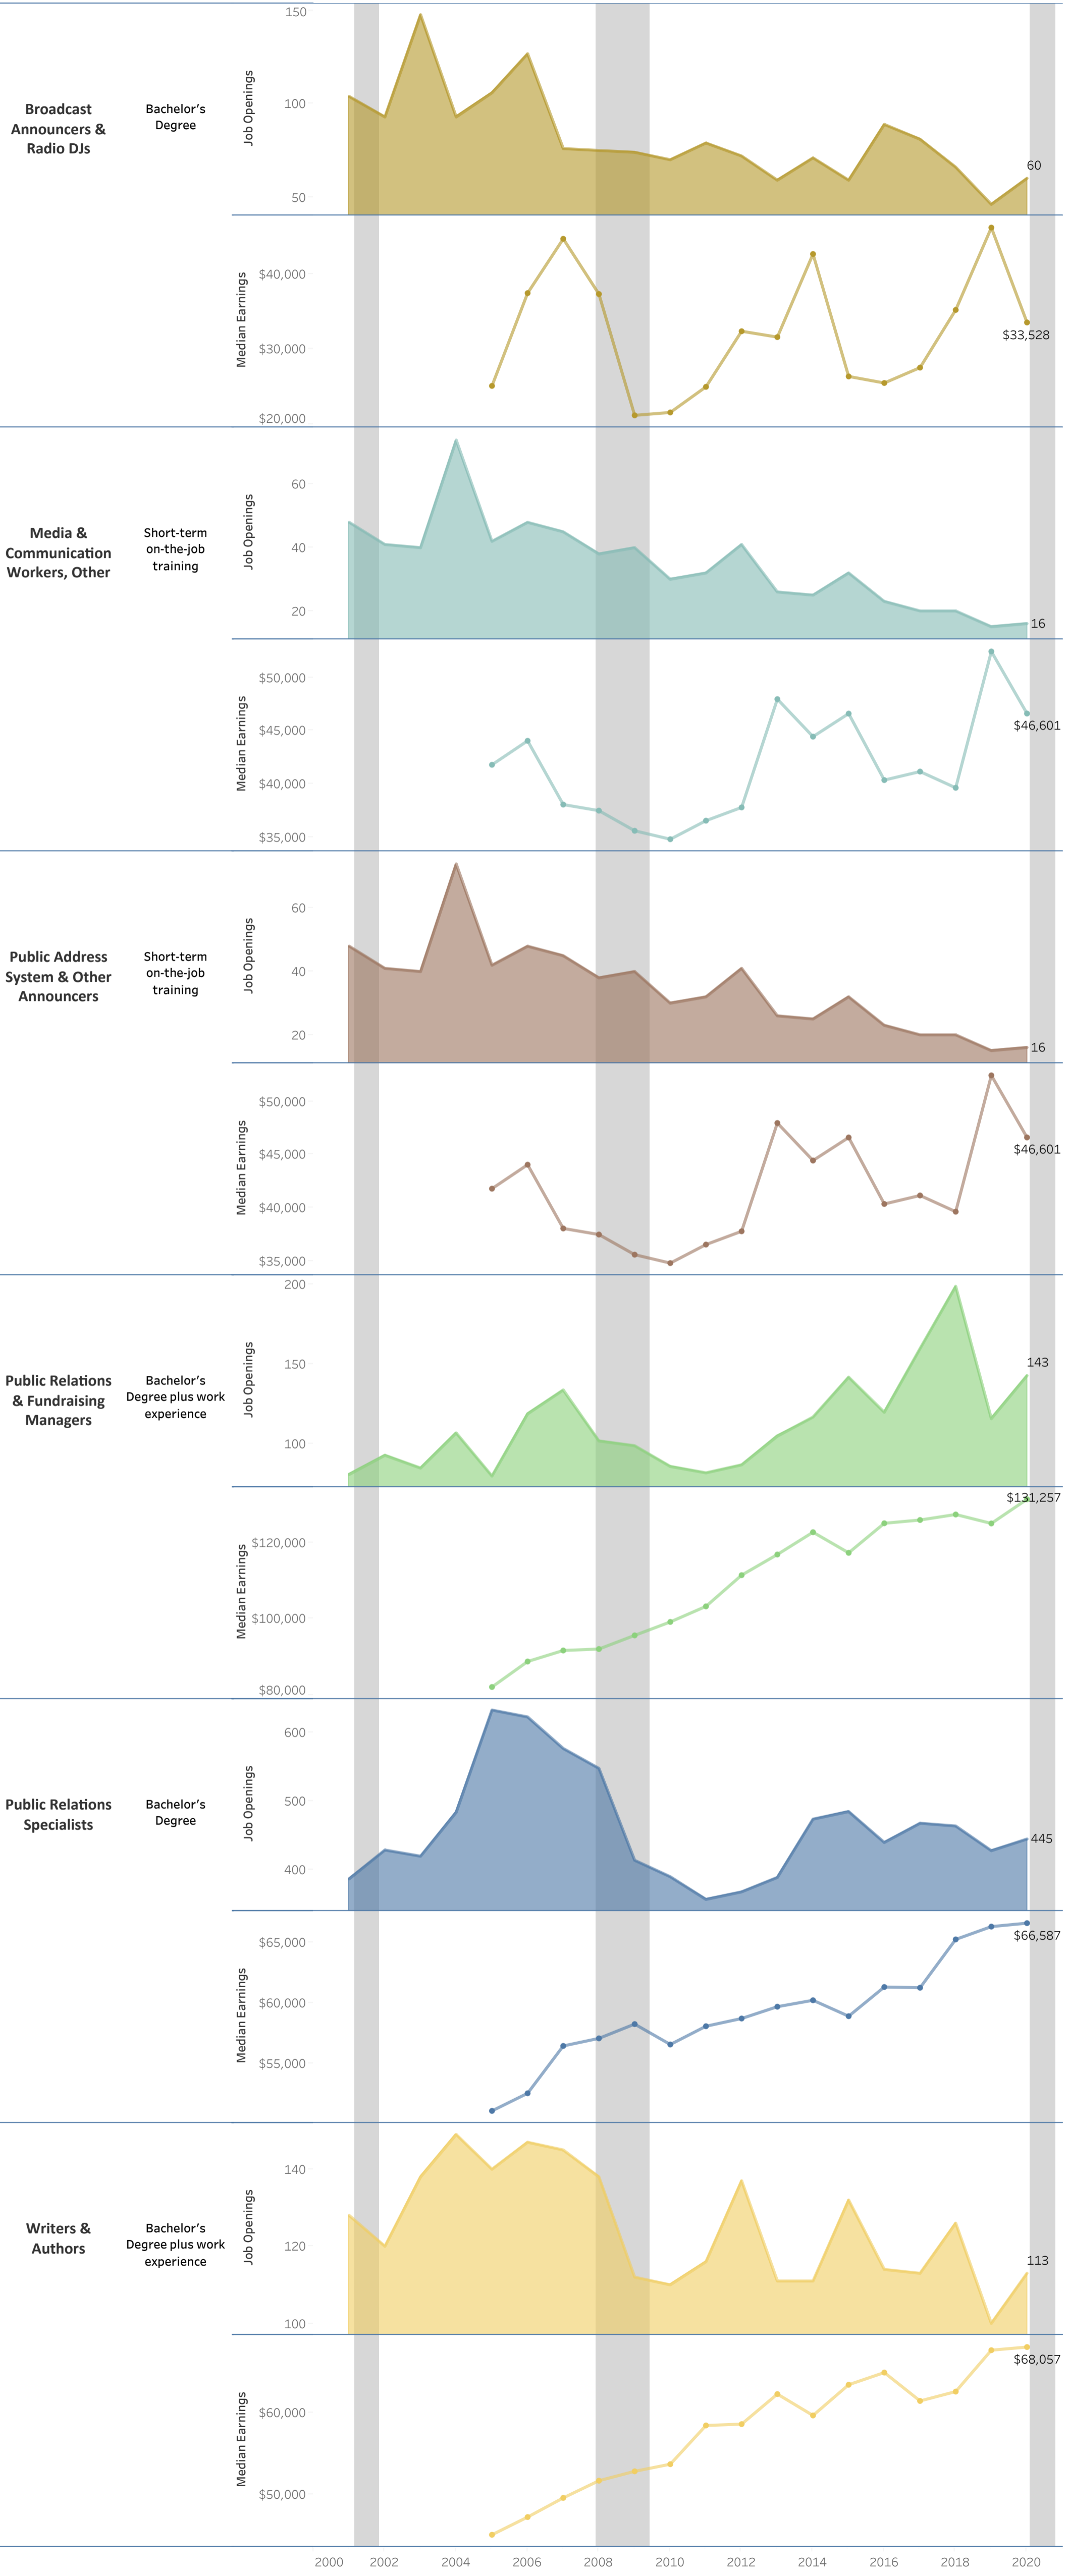

Bucks County Community College: Arts

Associate of Arts: Communication Studies (AA.1120)

Vertical shaded areas indicate recessions, the 2020 recession is ongoing. All 2020 data is forecasted.

Source: Bucks County Community College (Annual Median Earnings 2020 Forecast), EMSI (Annual Openings, Annual Median Earnings), PA Dept. of Labor (PA CIP SOC Crosswalk 2020)