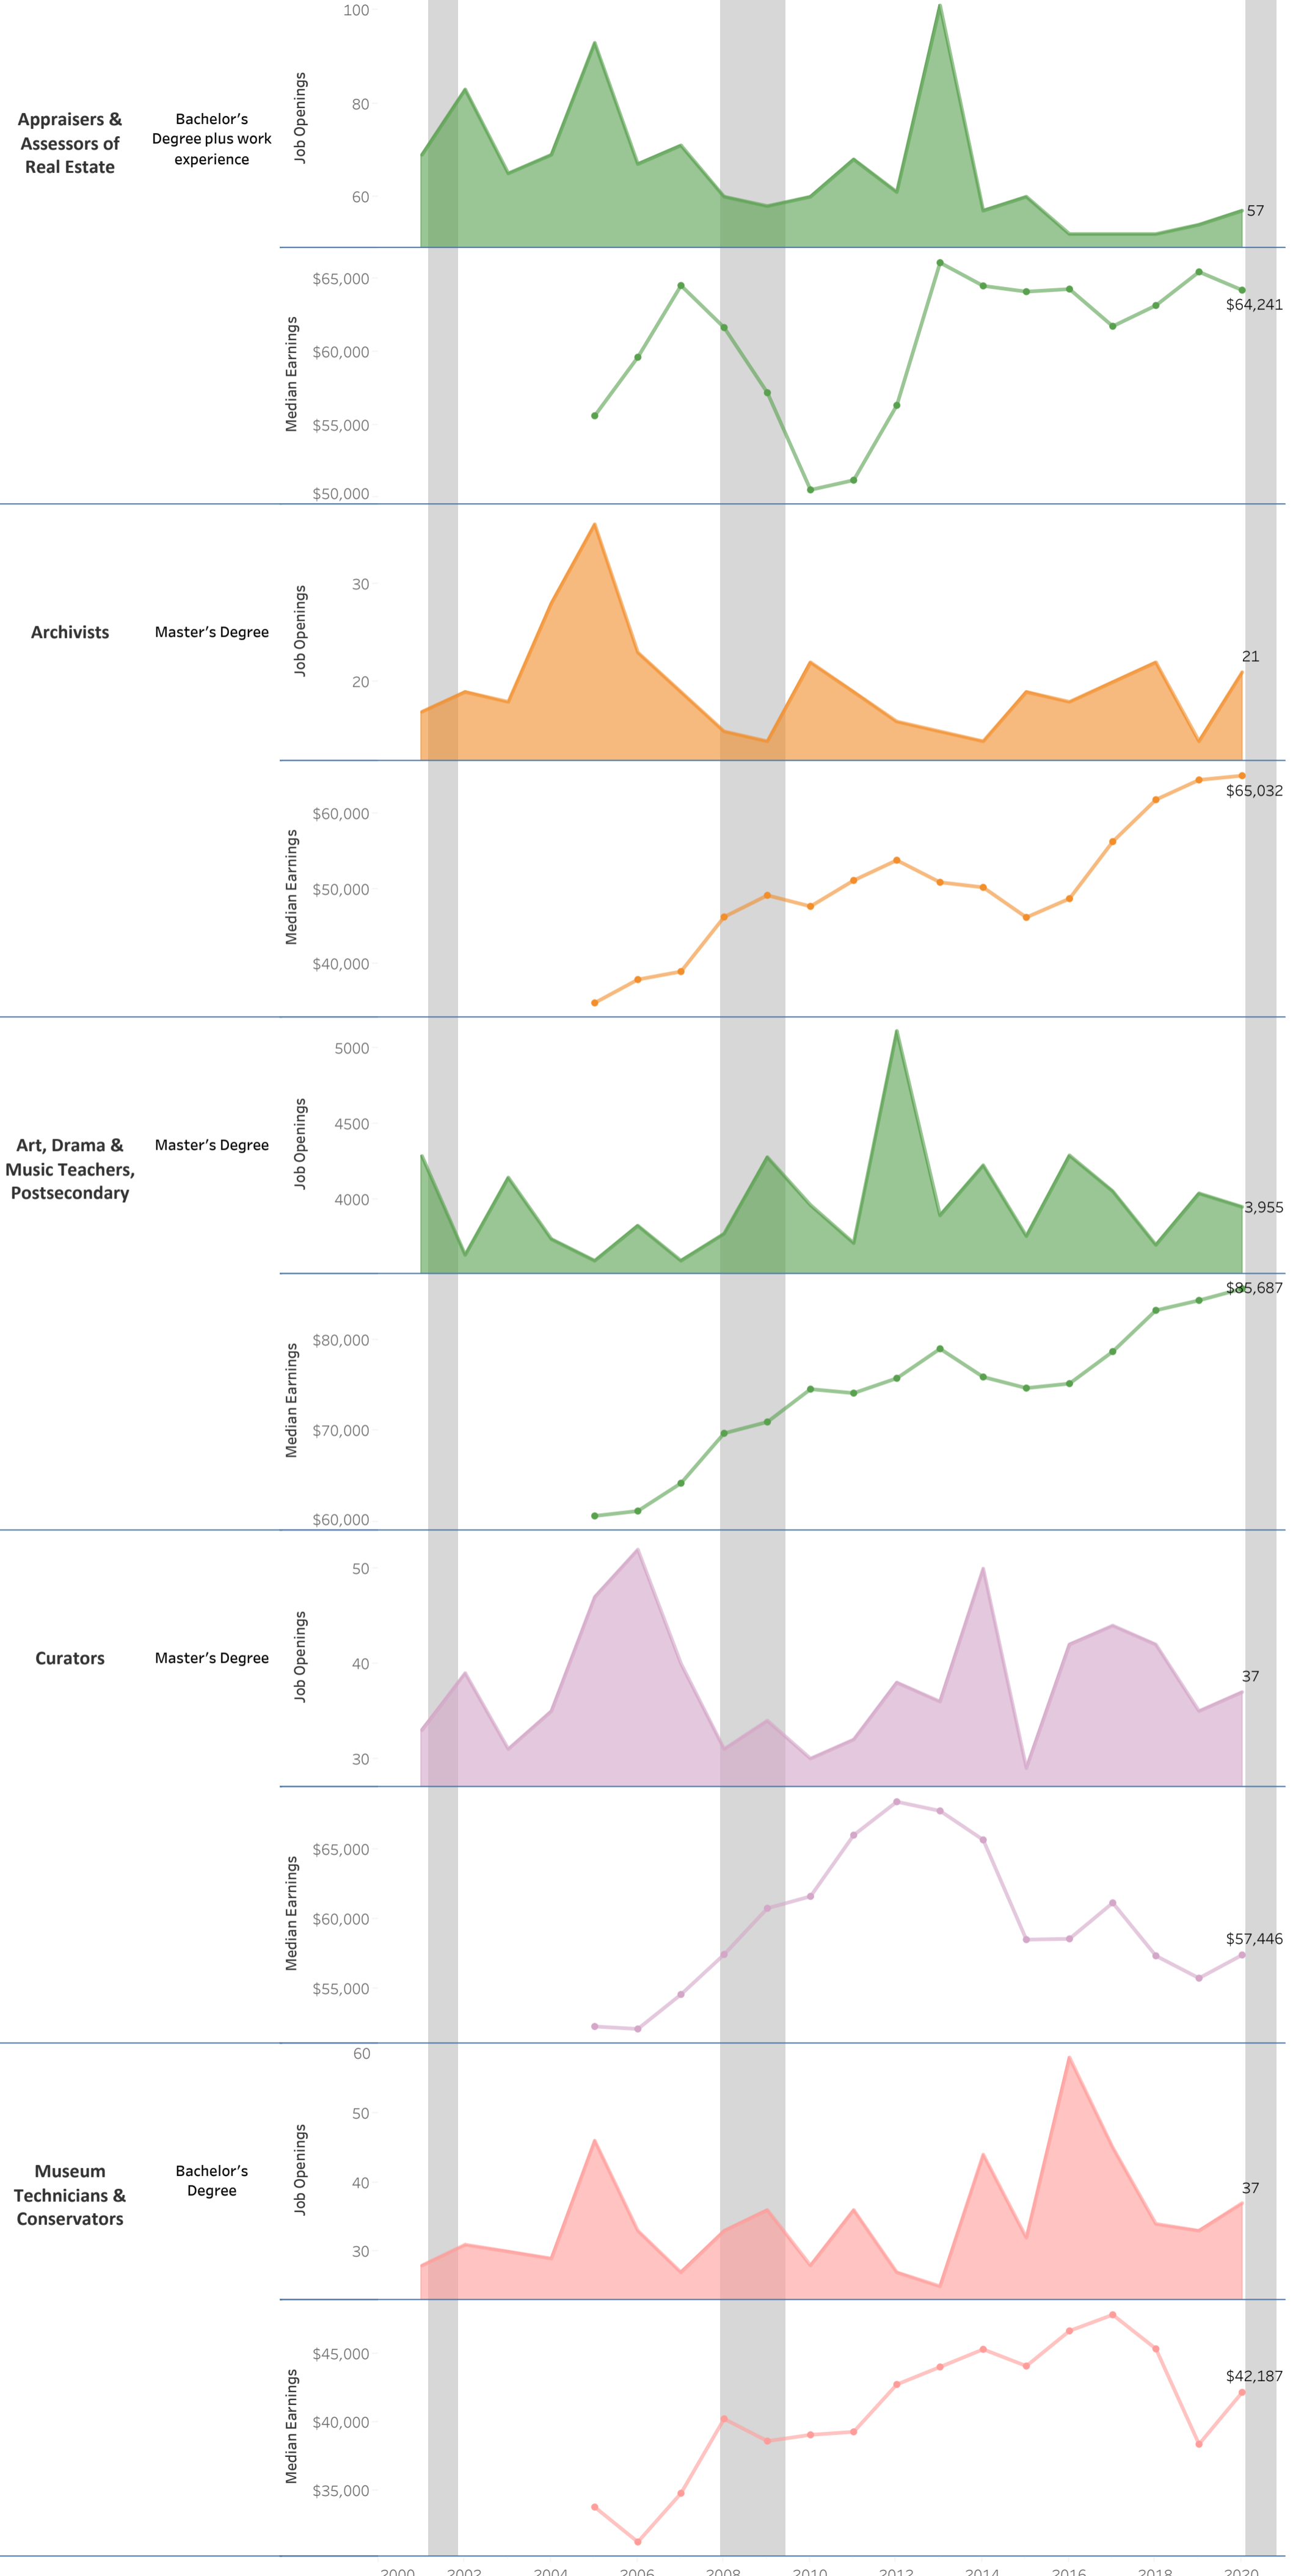

Bucks County Community College: Arts

Associate of Arts: Art and Art History (AA.1201)

Vertical shaded areas indicate recessions, the 2020 recession is ongoing. All 2020 data is forecasted.

Source: Bucks County Community College (Annual Median Earnings 2020 Forecast), EMSI (Annual Openings, Annual Median Earnings), PA Dept. of Labor (PA CIP SOC Crosswalk 2020)