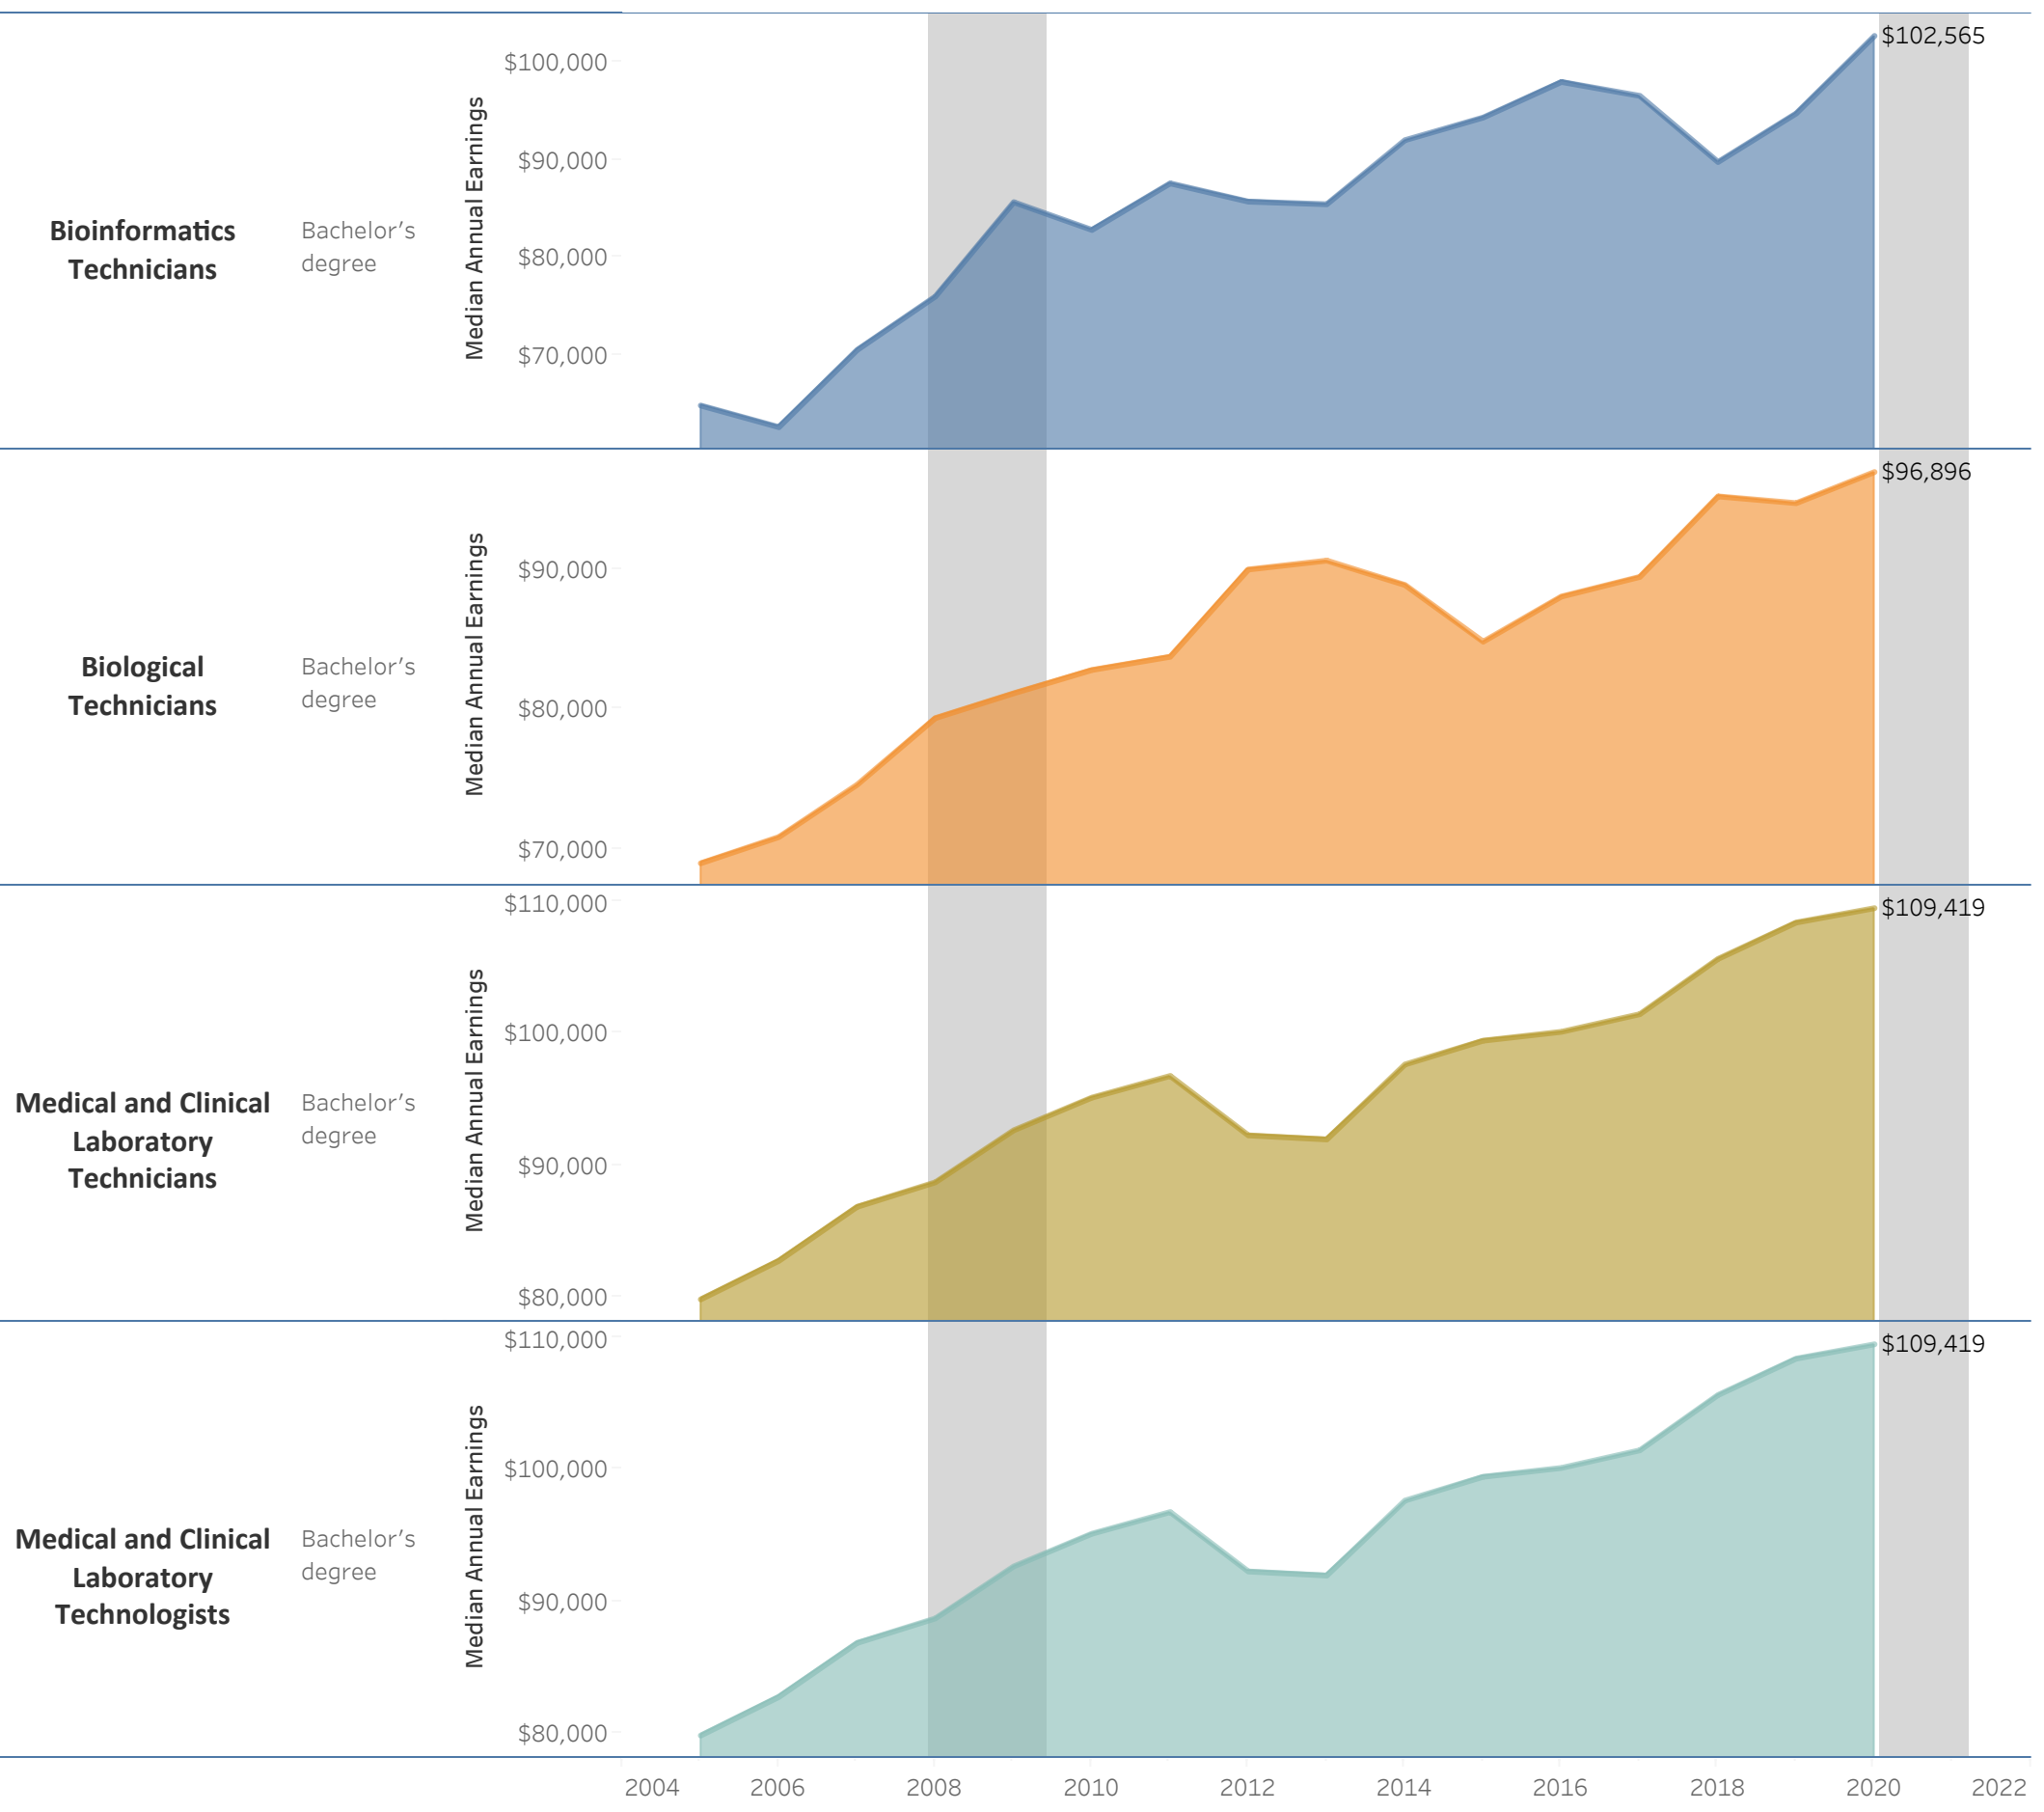

Bucks County Community College: STEM

Associate of Applied Science: Biotechnology (AAS.2119)

Vertical shaded areas indicate recessions, the 2020 recession is ongoing. All 2020 data is forecasted.

Region includes 5 NJ and 67 PA counties:

Burlington, Camden, Gloucester, Mercer, Middlesex, Adams, Allegheny, Armstrong, Beaver, Bedford, Berks, Blair, Bradford, Bucks, Butler, Cambria, Cameron, Carbon, Centre, Chester, Clarion, Clearfield, Clinton, Columbia, Crawford, Cumberland, Dauphin, Delaware, Elk, Erie, Fayette, Forest, Franklin, Fulton, Greene, Huntingdon, Indiana, Jefferson, Juniata, Lackawanna, Lancaster, Lawrence, Lebanon, Lehigh, Luzerne, Lycoming, McKean, Mercer, Mifflin, Monroe, Montgomery, Montour, Northampton, Northumberland, Perry, Philadelphia, Pike, Potter, Schuylkill, Snyder, Somerset, Sullivan, Susquehanna, Tioga, Union, Venango, Warren, Washington, Wayne, Westmoreland, Wyoming, York