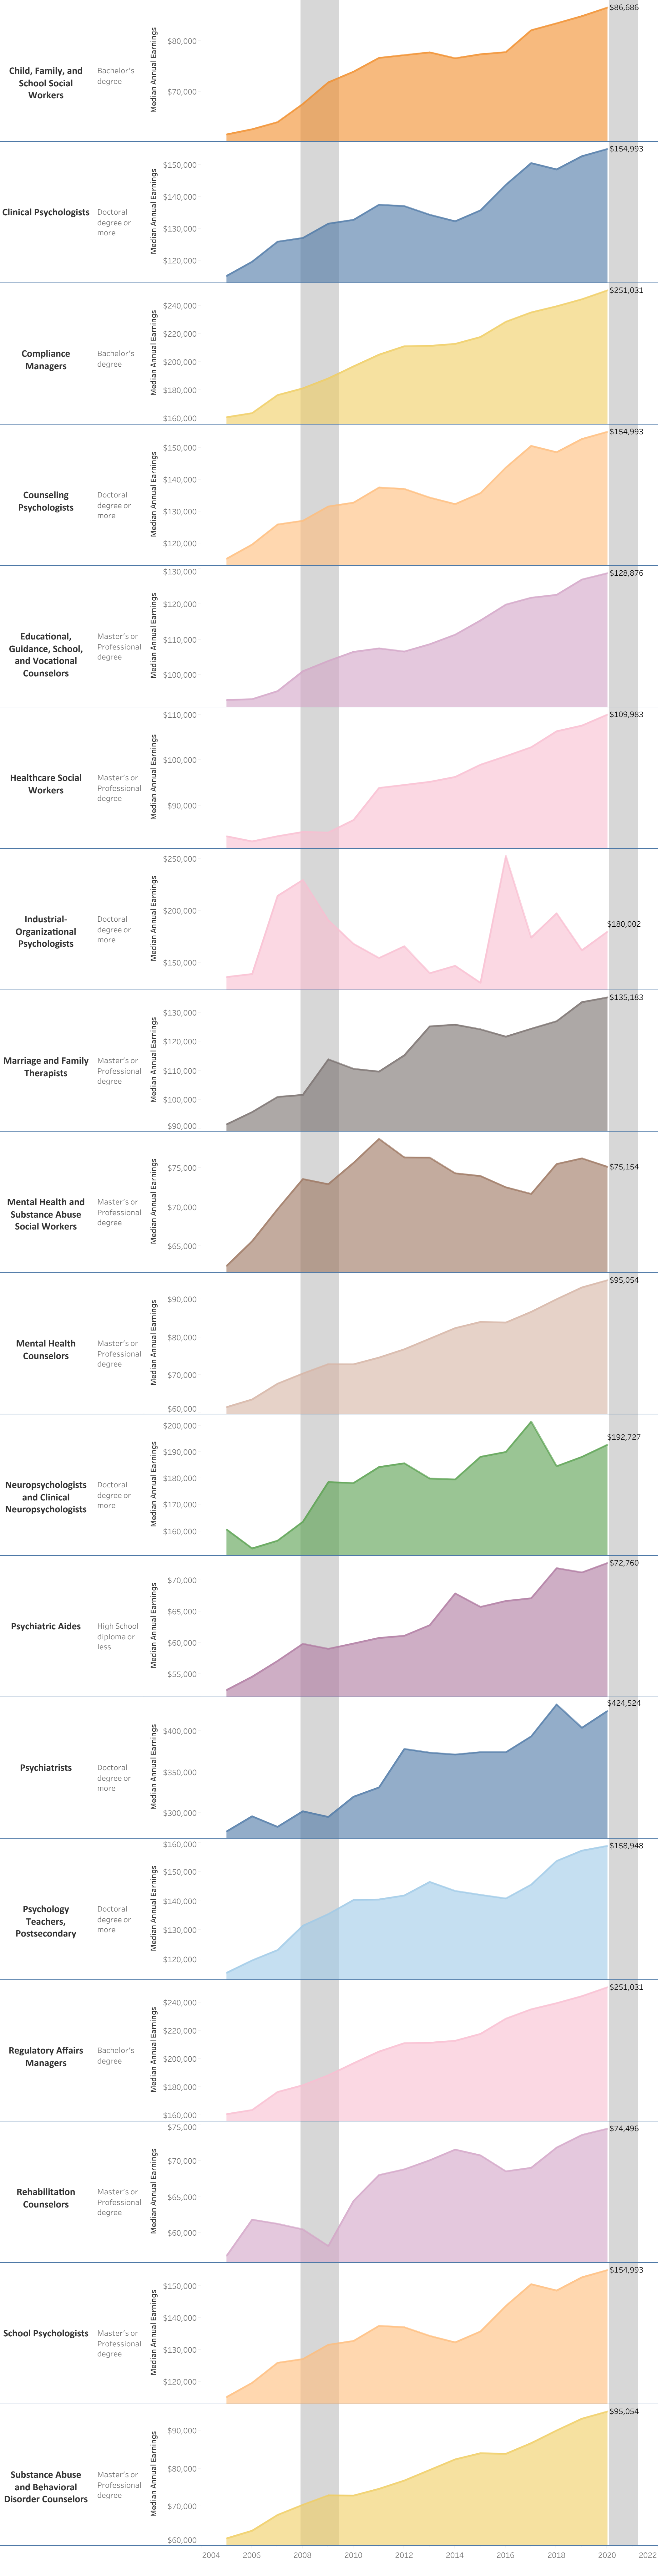

Bucks County Community College: Social & Behavioral Science Associate of Arts: Psychology: Interpersonal Emphasis (AA.1183)

Vertical shaded areas indicate recessions, the 2020 recession is ongoing. All 2020 data is forecasted.

Region includes 5 NJ and 67 PA counties:

Burlington, Camden, Gloucester, Mercer, Middlesex, Adams, Allegheny, Armstrong, Beaver, Bedford, Berks, Blair, Bradford, Bucks, Butler, Cambria, Cameron, Carbon, Centre, Chester, Clarion, Clearfield, Clinton, Columbia, Crawford, Cumberland, Dauphin, Delaware, Elk, Erie, Fayette, Forest, Franklin, Fulton, Greene, Huntingdon, Indiana, Jefferson, Juniata, Lackawanna, Lancaster, Lawrence, Lebanon, Lehigh, Luzerne, Lycoming, McKean, Mercer, Mifflin, Monroe, Montgomery, Montour, Northampton, Northumberland, Perry, Philadelphia, Pike, Potter, Schuylkill, Snyder, Somerset, Sullivan, Susquehanna, Tioga, Union, Venango, Warren, Washington, Wayne, Westmoreland, Wyoming, York