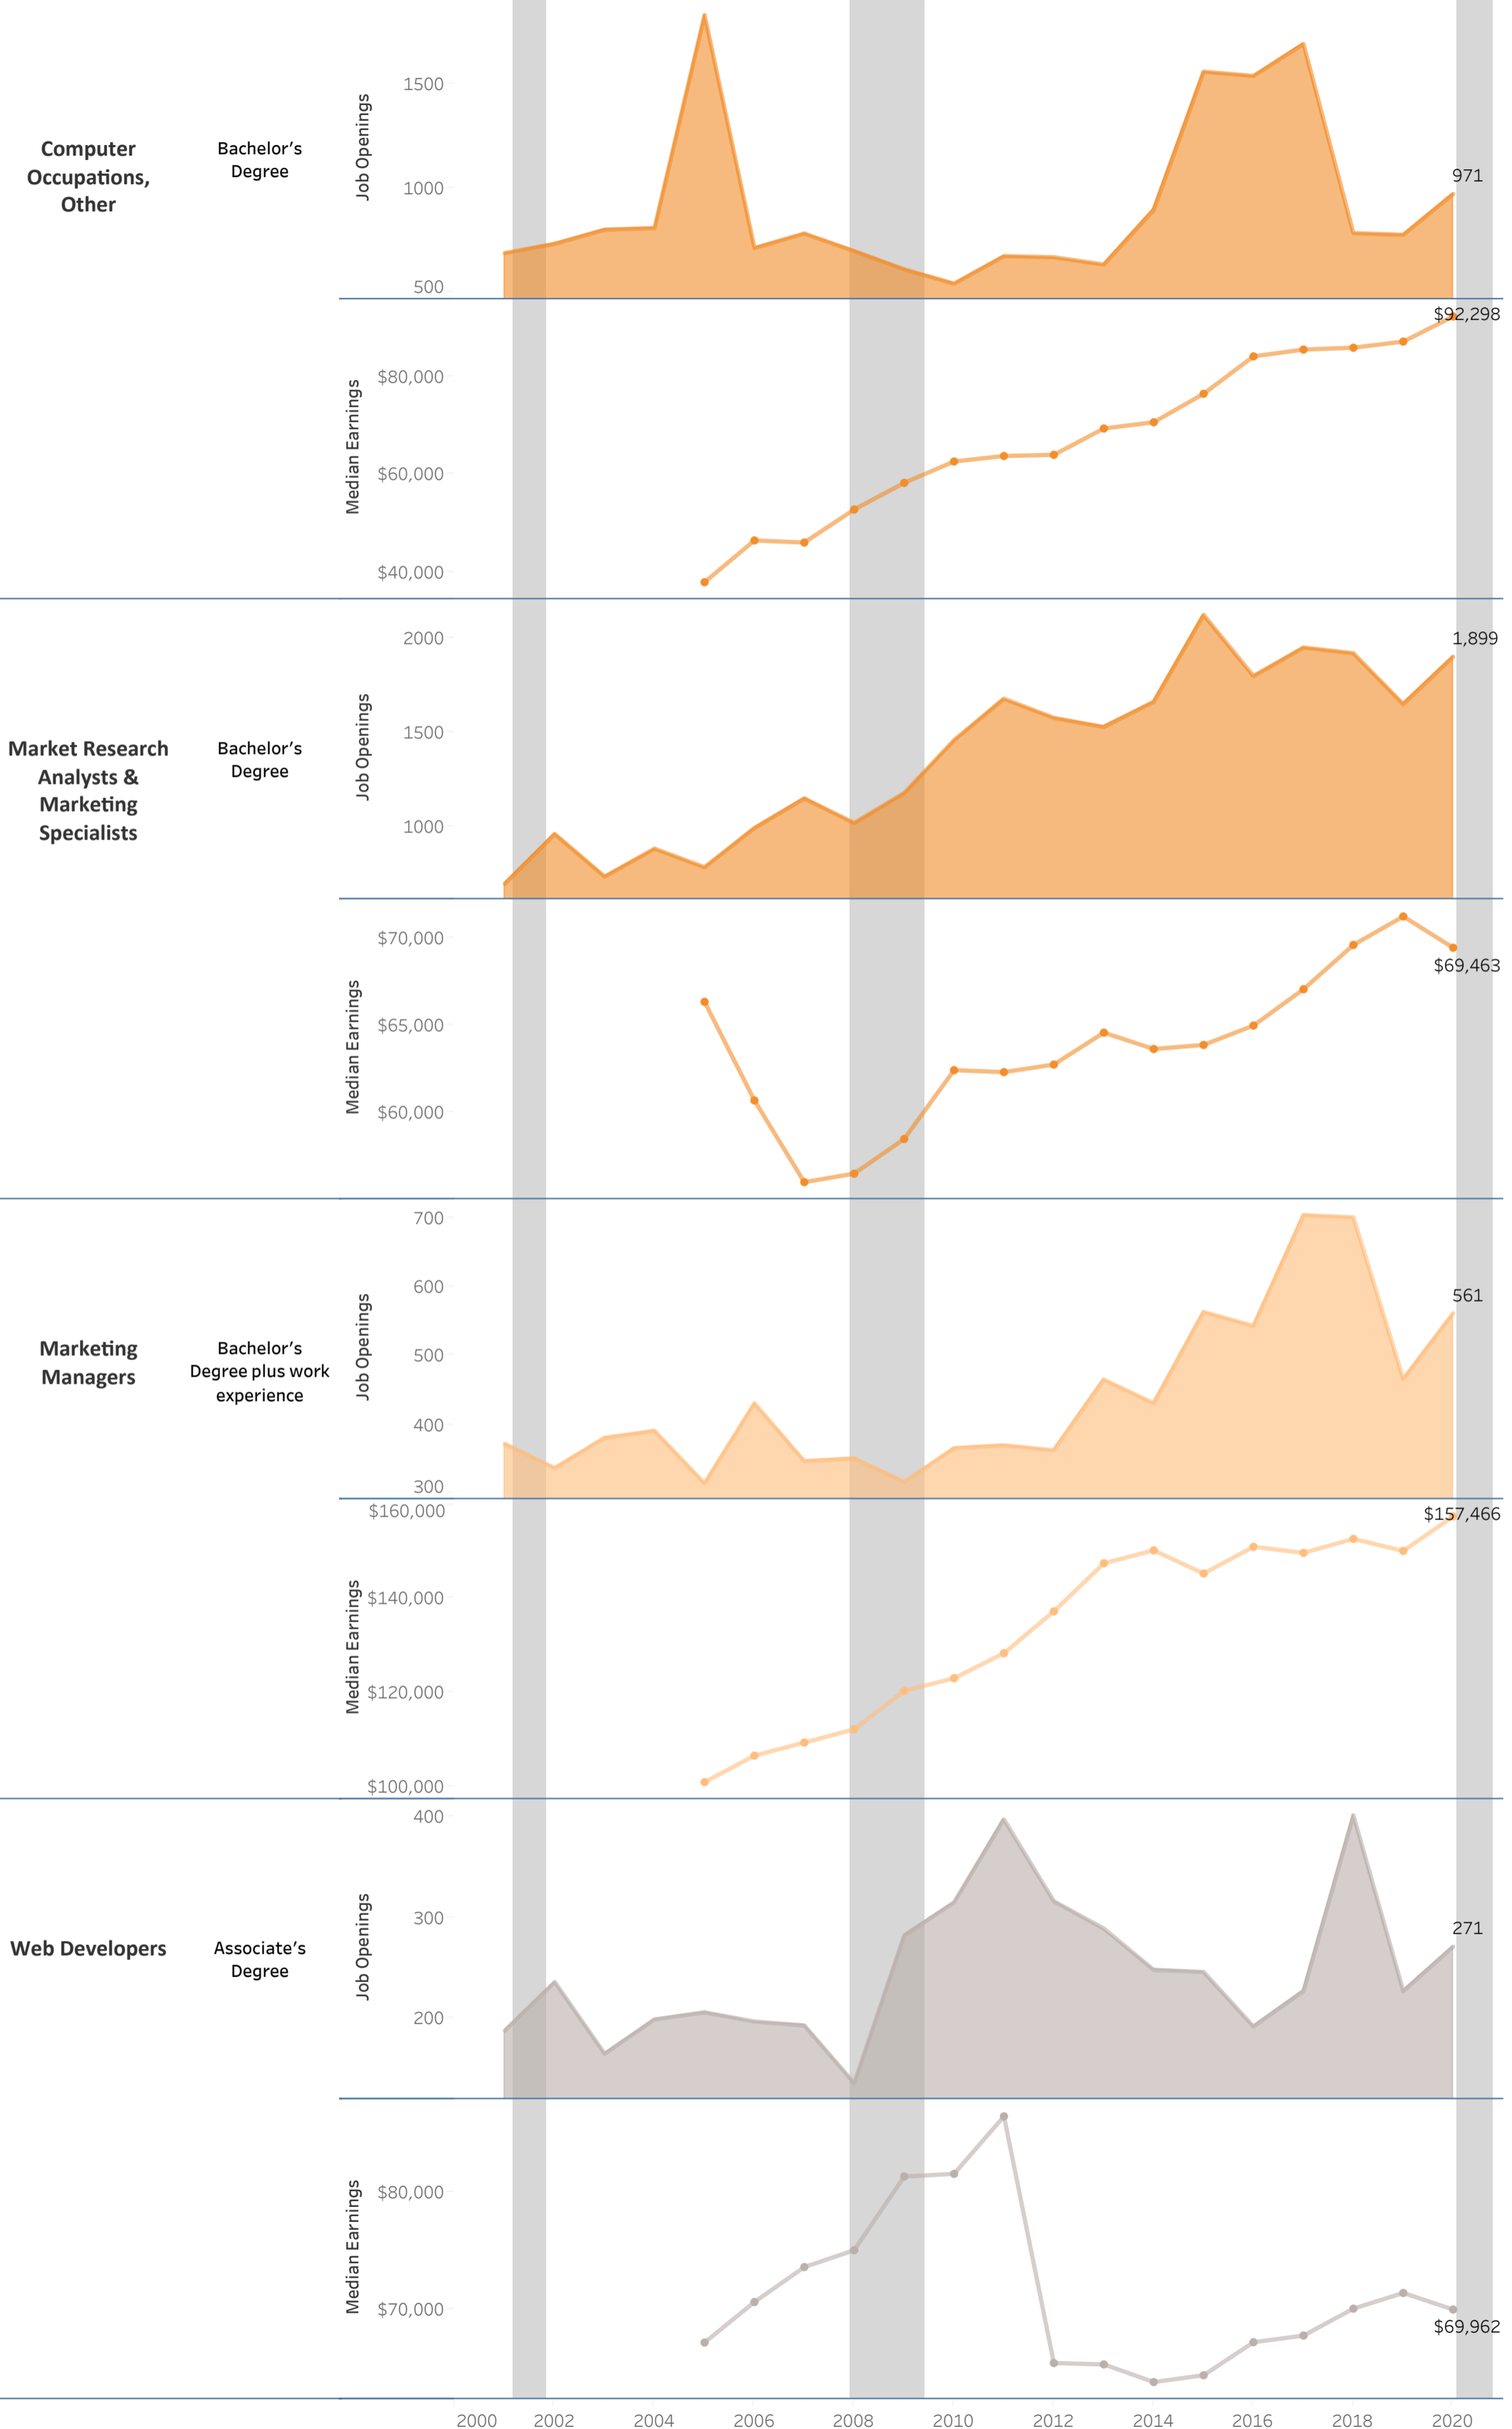

# Bucks County Community College: Business & Innovation Certificate: Social Media and Digital Marketing (CER.3099)

Vertical shaded areas indicate recessions, the 2020 recession is ongoing. All 2020 data is forecasted.

Source: Bucks County Community College (Annual Median Earnings 2020 Forecast), EMSI (Annual Openings, Annual Median Earnings), PA Dept. of Labor (PA CIP SOC Crosswalk 2020)