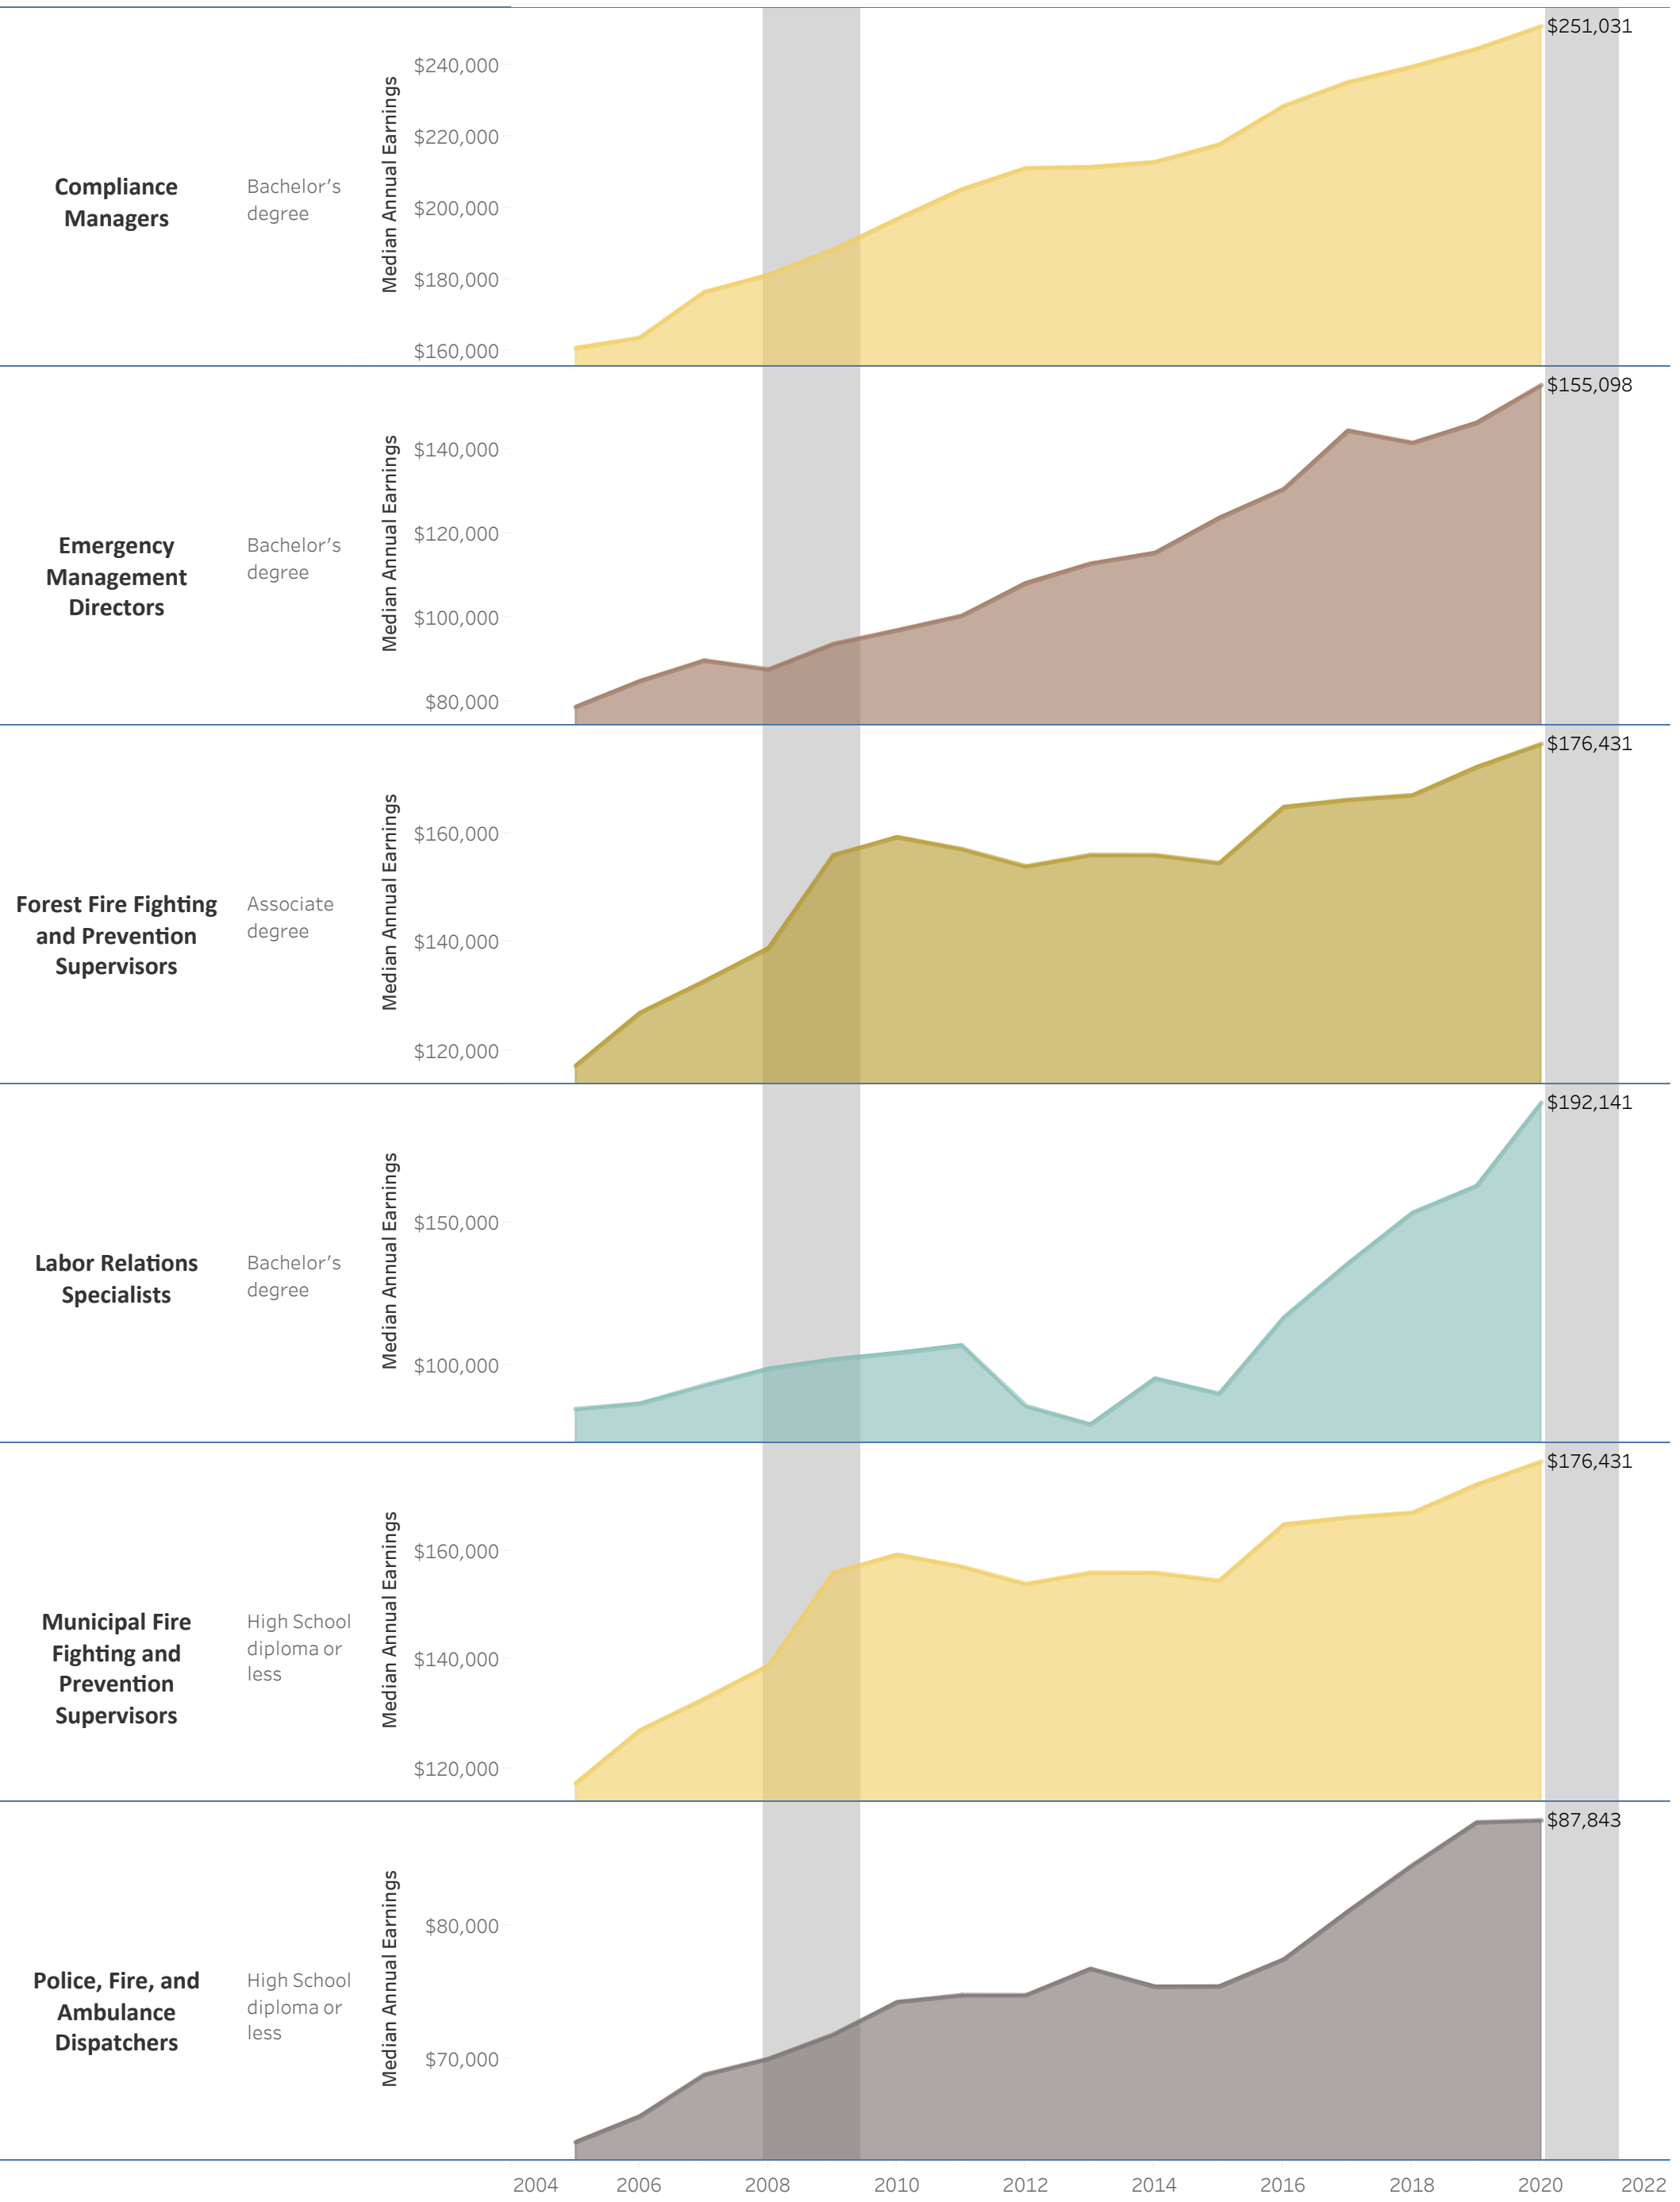

# Bucks County Community College: Business & Innovation

## Associate of Arts: Fire Science (AA.2158)

Vertical shaded areas indicate recessions, the 2020 recession is ongoing. All 2020 data is forecasted.

Region includes 5 NJ and 67 PA counties:

Burlington, Camden, Gloucester, Mercer, Middlesex, Adams, Allegheny, Armstrong, Beaver, Bedford, Berks, Blair, Bradford, Bucks, Butler, Cambria, Cameron, Carbon, Centre, Chester, Clarion, Clearfield, Clinton, Columbia, Crawford, Cumberland, Dauphin, Delaware, Elk, Erie, Fayette, Forest, Franklin, Fulton, Greene, Huntingdon, Indiana, Jefferson, Juniata, Lackawanna, Lancaster, Lawrence, Lebanon, Lehigh, Luzerne, Lycoming, McKean, Mercer, Mifflin, Monroe, Montgomery, Montour, Northampton, Northumberland, Perry, Philadelphia, Pike, Potter, Schuylkill, Snyder, Somerset, Sullivan, Susquehanna, Tioga, Union, Venango, Warren, Washington, Wayne, Westmoreland, Wyoming, York