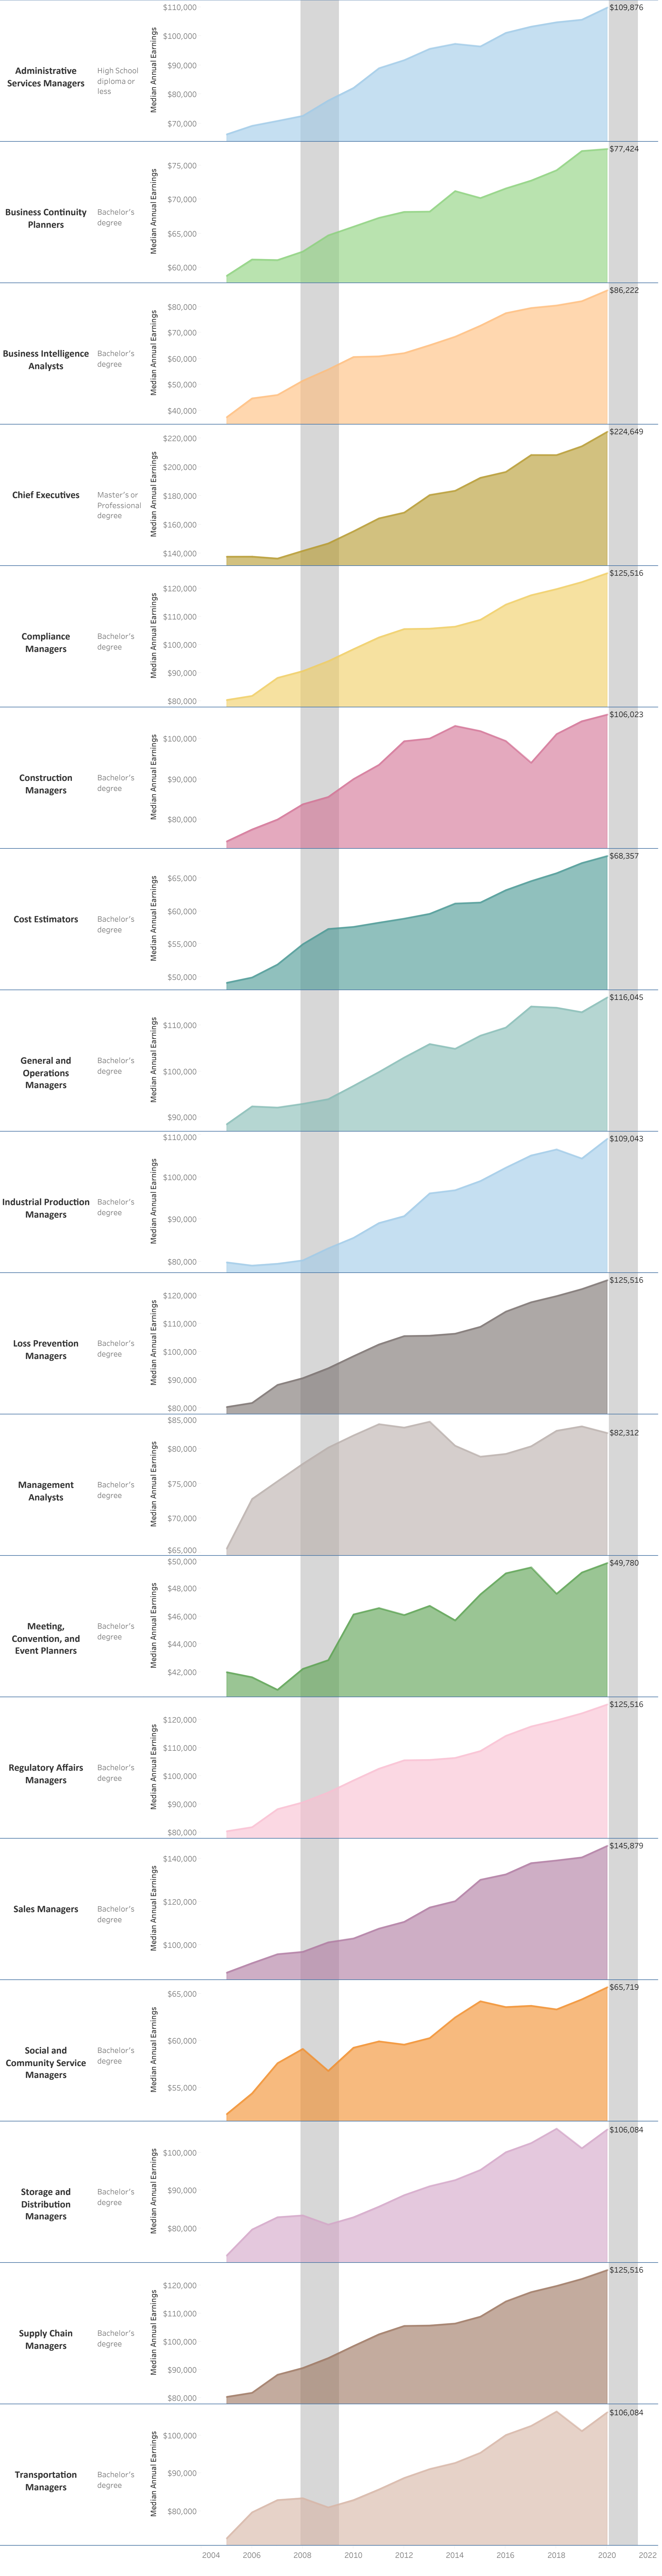

Bucks County Community College: Business & Innovation Associate of Applied Science: Business (AAS.2204)

Vertical shaded areas indicate recessions, the 2020 recession is ongoing. All 2020 data is forecasted.

Region includes 5 NJ and 67 PA counties:

Source: Bucks County Community College (2020 Annual Median Earnings Forecast), EMSI (2005-2019 Annual Median Earnings)