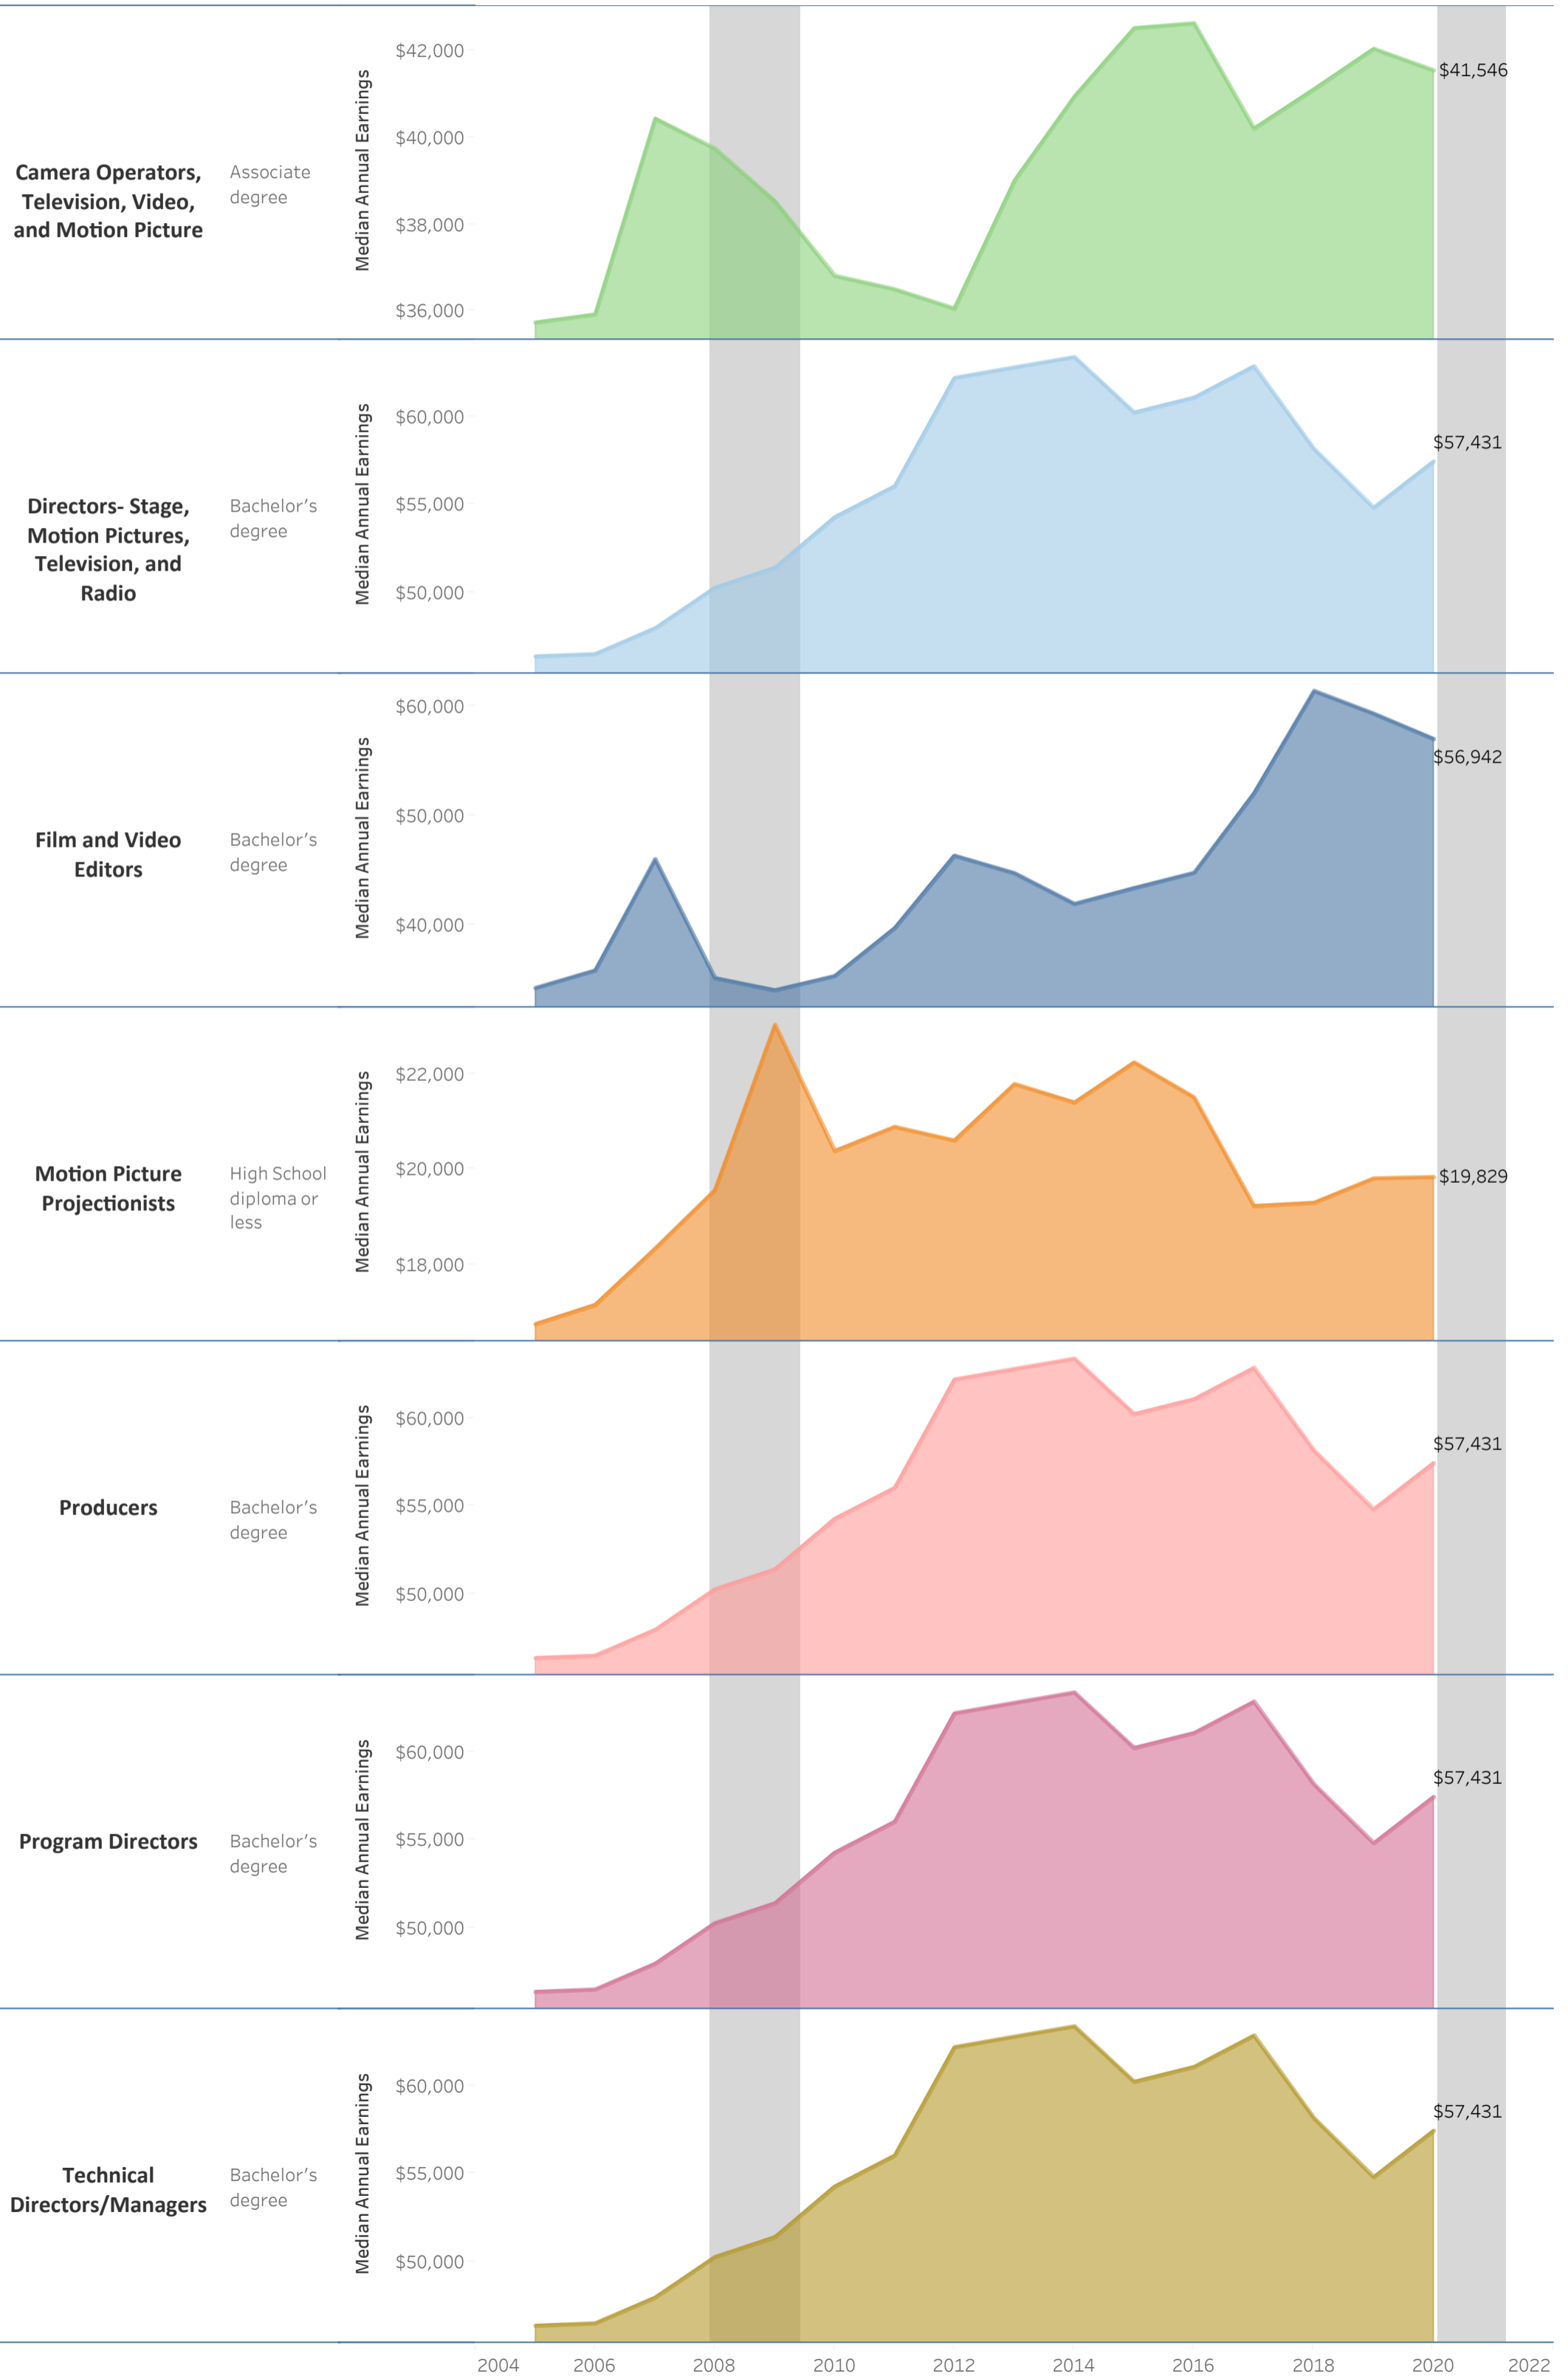

# Bucks County Community College: Arts

## Associate of Fine Arts: Cinema Video Production (AFA.1181)

Vertical shaded areas indicate recessions, the 2020 recession is ongoing. All 2020 data is forecasted.

Region includes 5 NJ and 67 PA counties:

Burlington, Camden, Gloucester, Mercer, Middlesex, Adams, Allegheny, Armstrong, Beaver, Bedford, Berks, Blair, Bradford, Bucks, Butler, Cambria, Cameron, Carbon, Centre, Chester, Clarion, Clearfield, Clinton, Columbia, Crawford, Cumberland, Dauphin, Delaware, Elk, Erie, Fayette, Forest, Franklin, Fulton, Greene, Huntingdon, Indiana, Jefferson, Juniata, Lackawanna, Lancaster, Lawrence, Lebanon, Lehigh, Luzerne, Lycoming, McKean, Mercer, Mifflin, Monroe, Montgomery, Montour, Northampton, Northumberland, Perry, Philadelphia, Pike, Potter, Schuylkill, Snyder, Somerset, Sullivan, Susquehanna, Tioga, Union, Venango, Warren, Washington, Wayne, Westmoreland, Wyoming, York