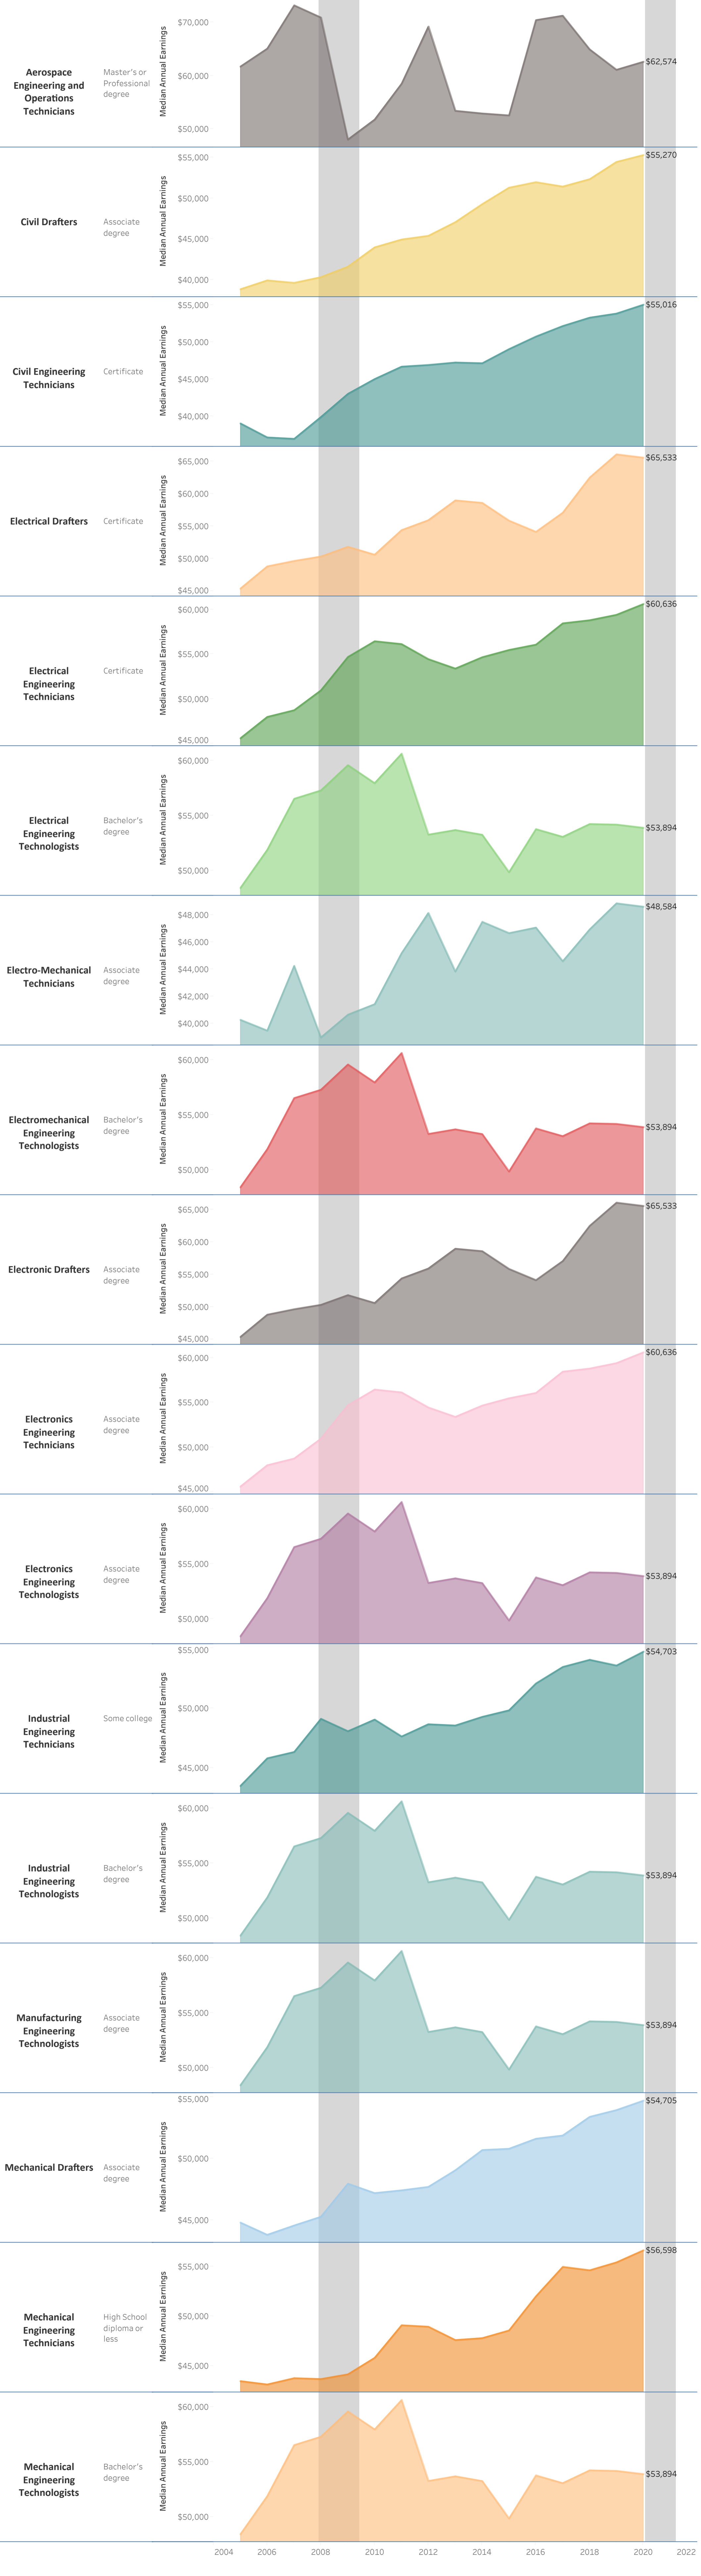

# Bucks County Community College: STEM

## Associate of Applied Science: Engineering Technology (AAS.2193)

Vertical shaded areas indicate recessions, the 2020 recession is ongoing. All 2020 data is forecasted.

Region includes 5 NJ and 67 PA counties:

Burlington, Camden, Gloucester, Mercer, Middlesex, Adams, Allegheny, Armstrong, Beaver, Bedford, Berks, Blair, Bradford, Bucks, Butler, Cambria, Cameron, Carbon, Centre, Chester, Clarion, Clearfield, Clinton, Columbia, Crawford, Cumberland, Dauphin, Delaware, Elk, Erie, Fayette, Forest, Franklin, Fulton, Greene, Huntingdon, Indiana, Jefferson, Juniata, Lackawanna, Lancaster, Lawrence, Lebanon, Lehigh, Luzerne, Lycoming, McKean, Mercer, Mifflin, Monroe, Montgomery, Montour, Northampton, Northumberland, Perry, Philadelphia, Pike, Potter, Schuylkill, Snyder, Somerset, Sullivan, Susquehanna, Tioga, Union, Venango, Warren, Washington, Wayne, Westmoreland, Wyoming, York