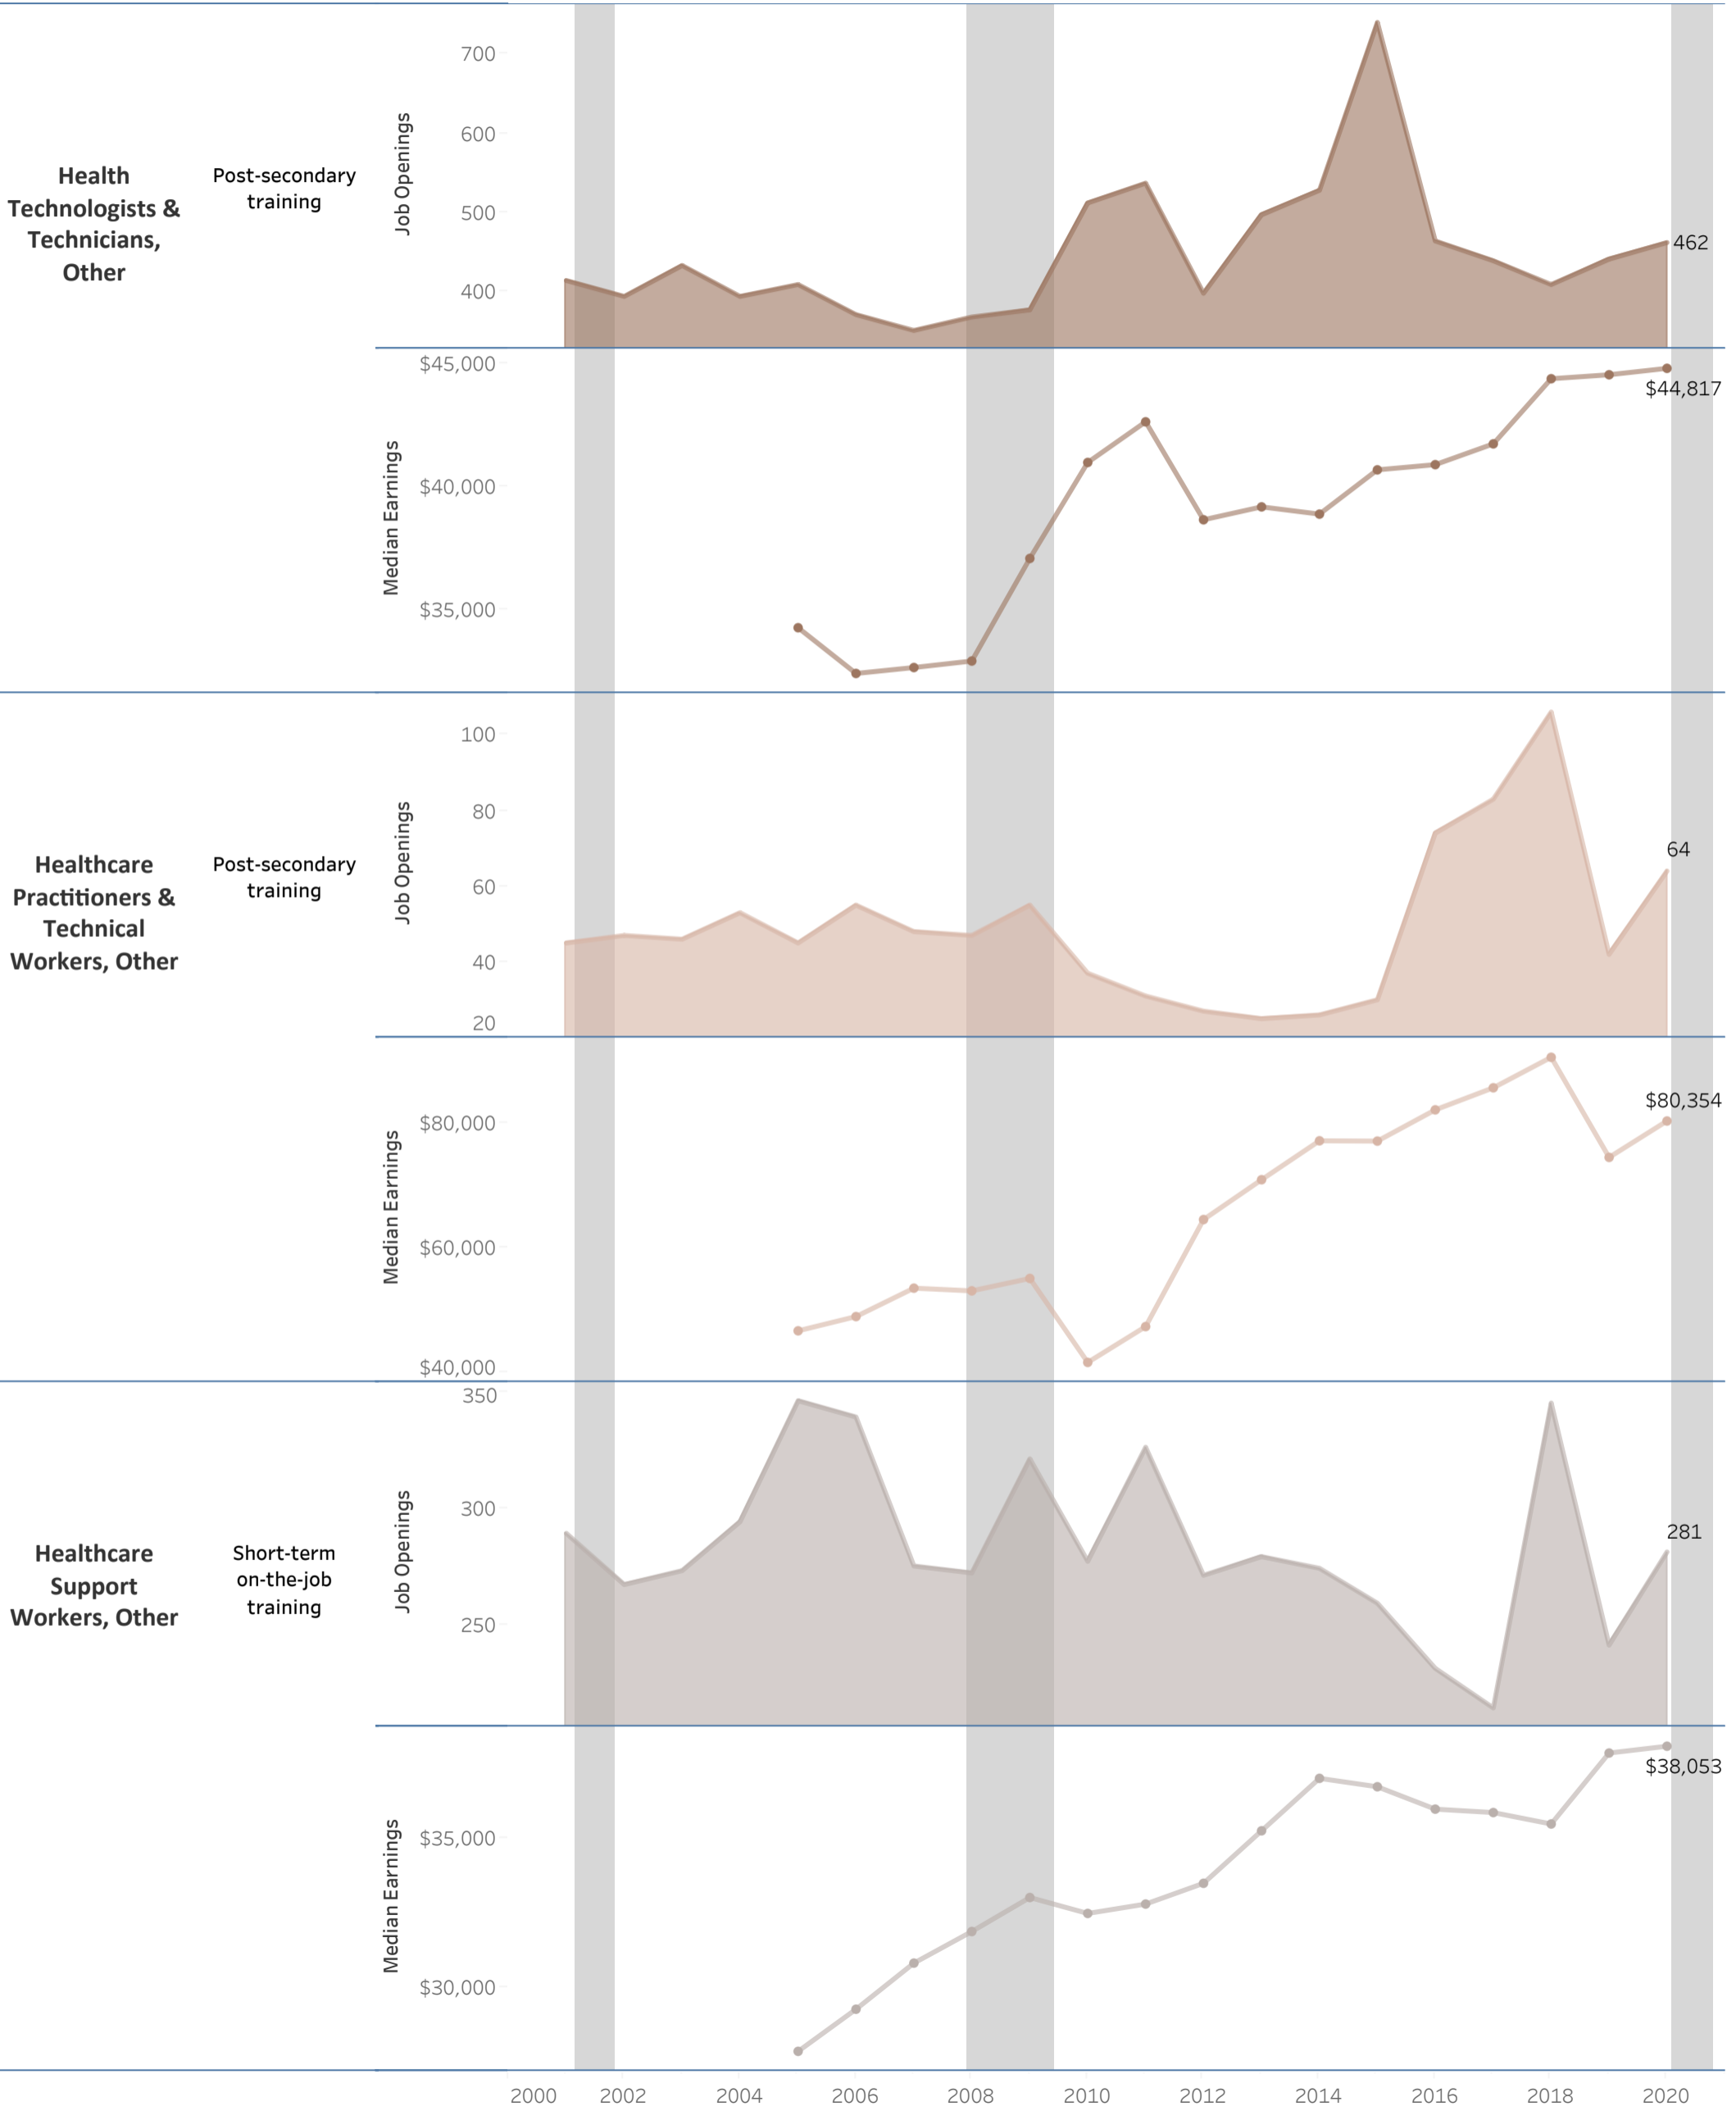

# Bucks County Community College: STEM

## Associate of Science: Biomedical Sciences (AS.1105)

Vertical shaded areas indicate recessions, the 2020 recession is ongoing. All 2020 data is forecasted.

Source: Bucks County Community College (Annual Median Earnings 2020 Forecast), EMSI (Annual Openings, Annual Median Earnings), PA Dept. of Labor (PA CIP SOC Crosswalk 2020)