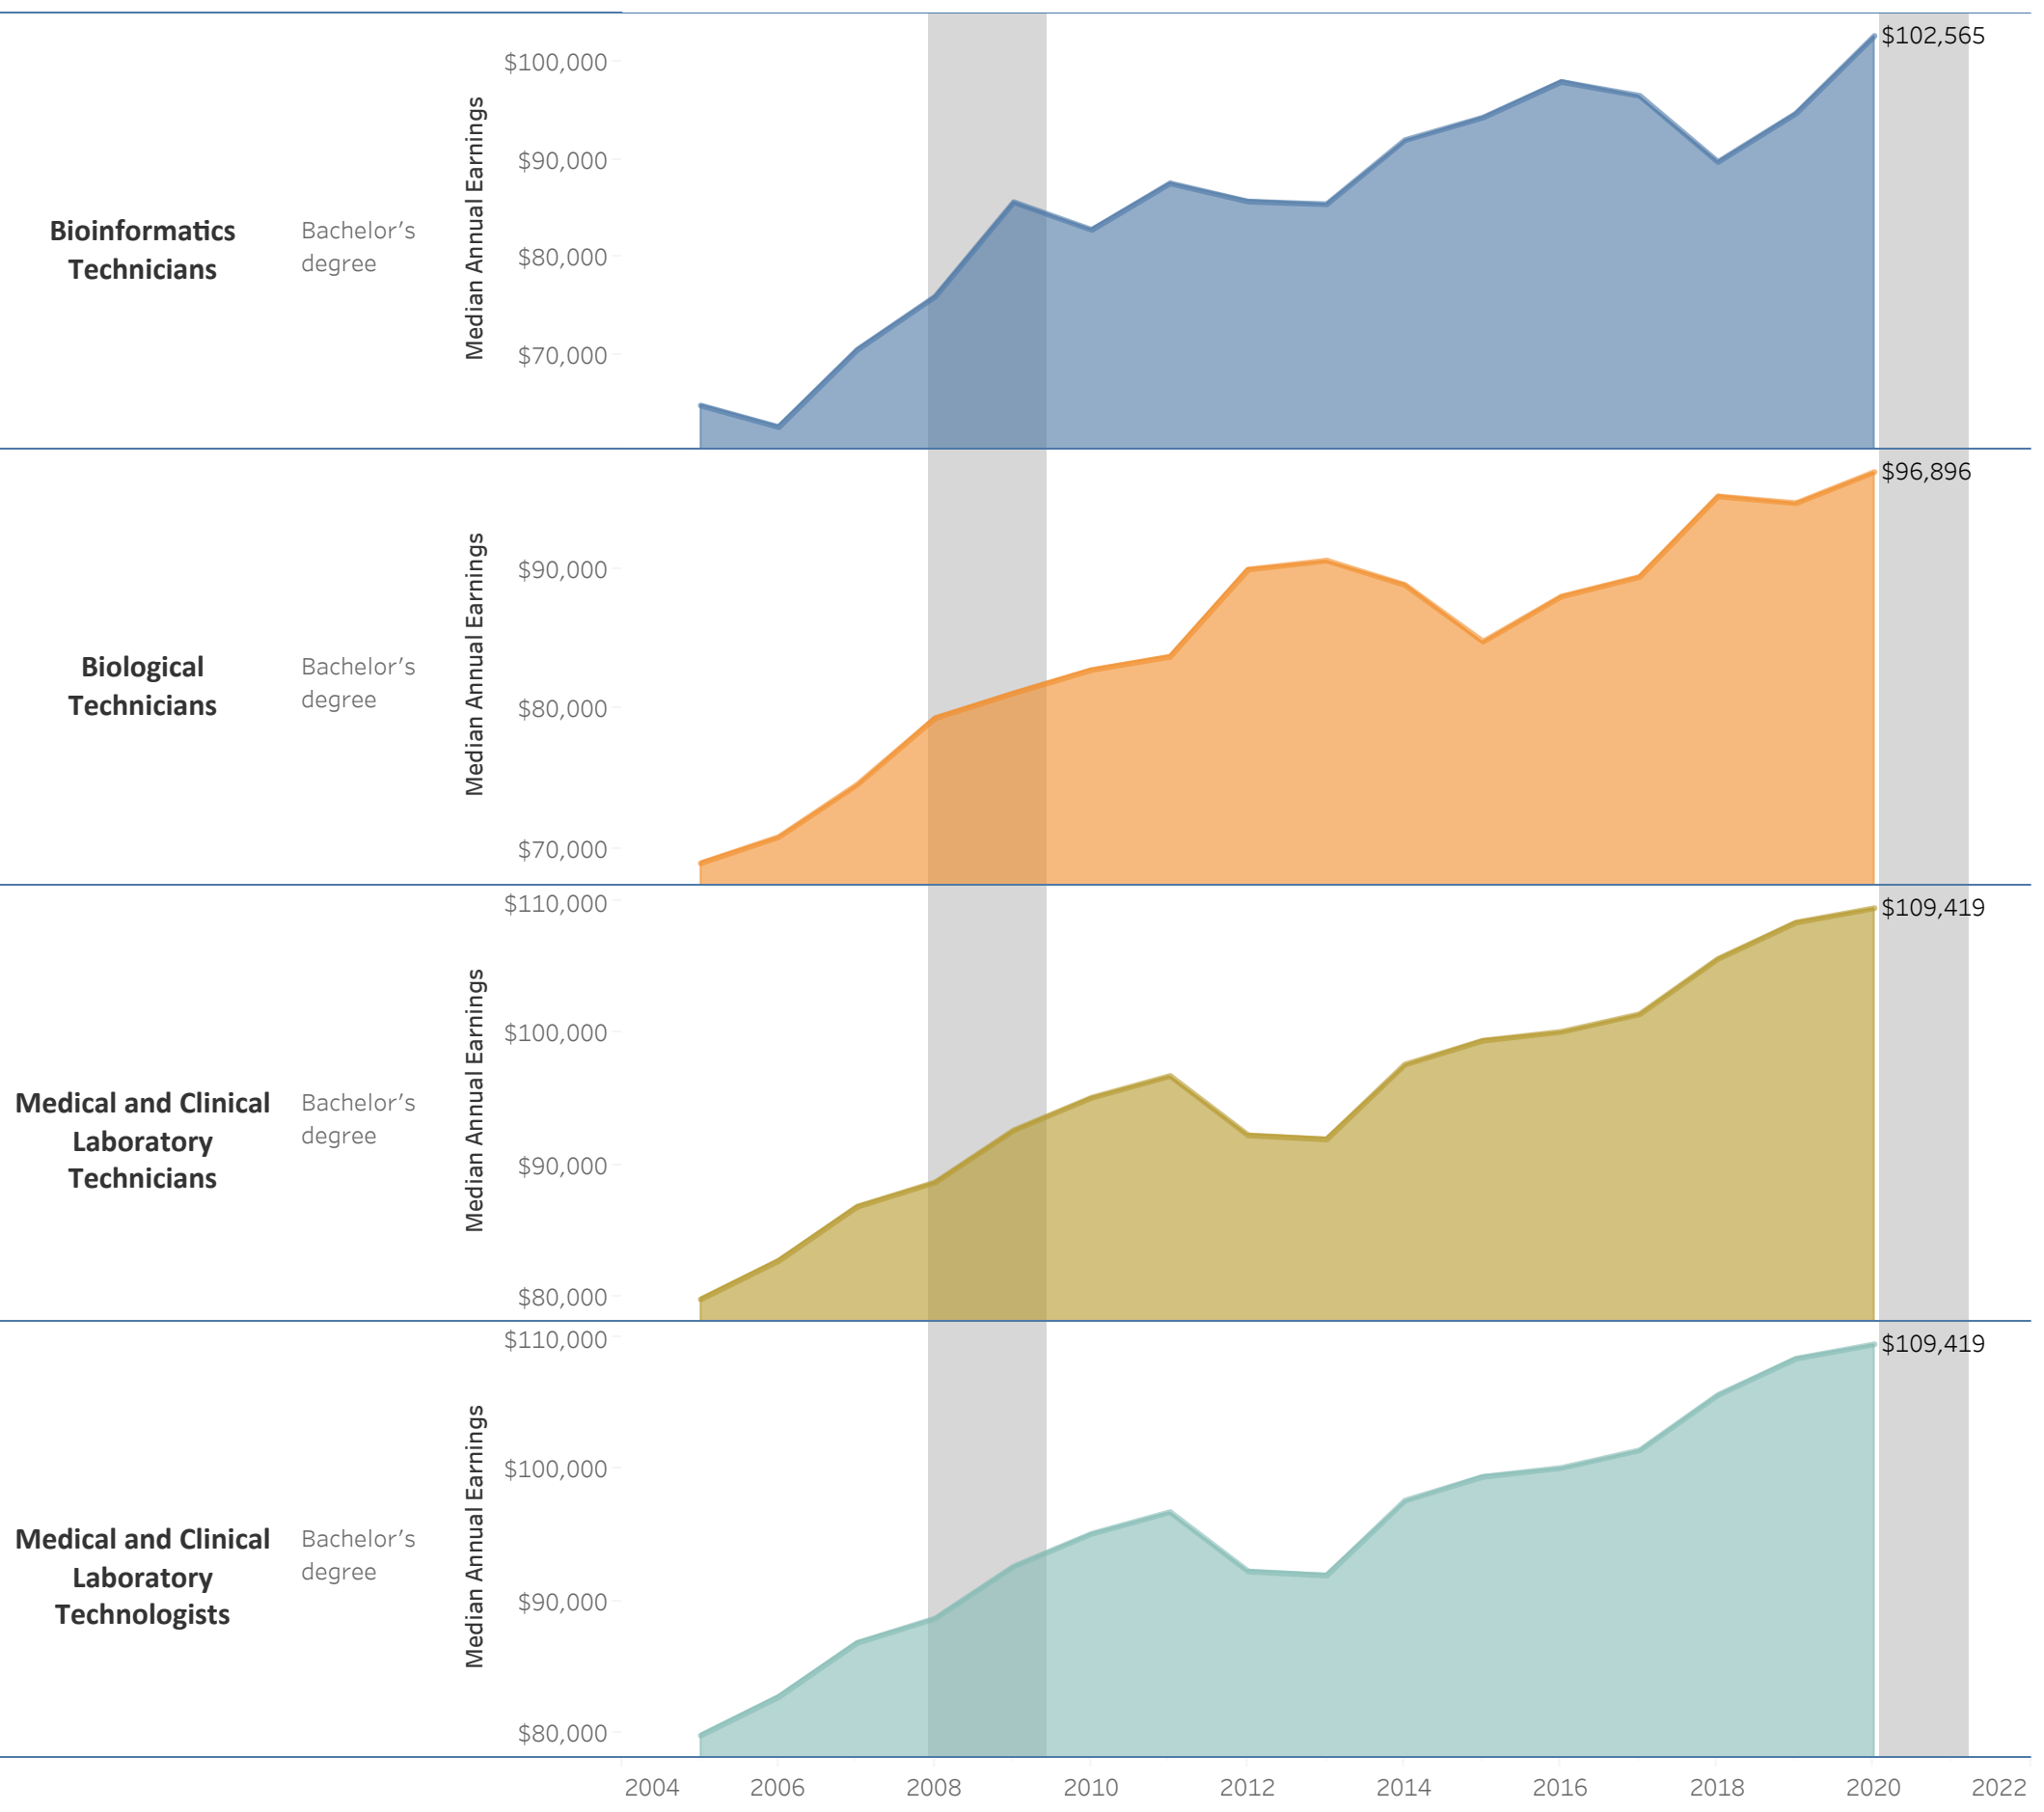

# Bucks County Community College: STEM

## Associate of Science: Biology (AS.1003)

Vertical shaded areas indicate recessions, the 2020 recession is ongoing. All 2020 data is forecasted.

Region includes 5 NJ and 67 PA counties:

Burlington, Camden, Gloucester, Mercer, Middlesex, Adams, Allegheny, Armstrong, Beaver, Bedford, Berks, Blair, Bradford, Bucks, Butler, Cambria, Cameron, Carbon, Centre, Chester, Clarion, Clearfield, Clinton, Columbia, Crawford, Cumberland, Dauphin, Delaware, Elk, Erie, Fayette, Forest, Franklin, Fulton, Greene, Huntingdon, Indiana, Jefferson, Juniata, Lackawanna, Lancaster, Lawrence, Lebanon, Lehigh, Luzerne, Lycoming, McKean, Mercer, Mifflin, Monroe, Montgomery, Montour, Northampton, Northumberland, Perry, Philadelphia, Pike, Potter, Schuylkill, Snyder, Somerset, Sullivan, Susquehanna, Tioga, Union, Venango, Warren, Washington, Wayne, Westmoreland, Wyoming, York