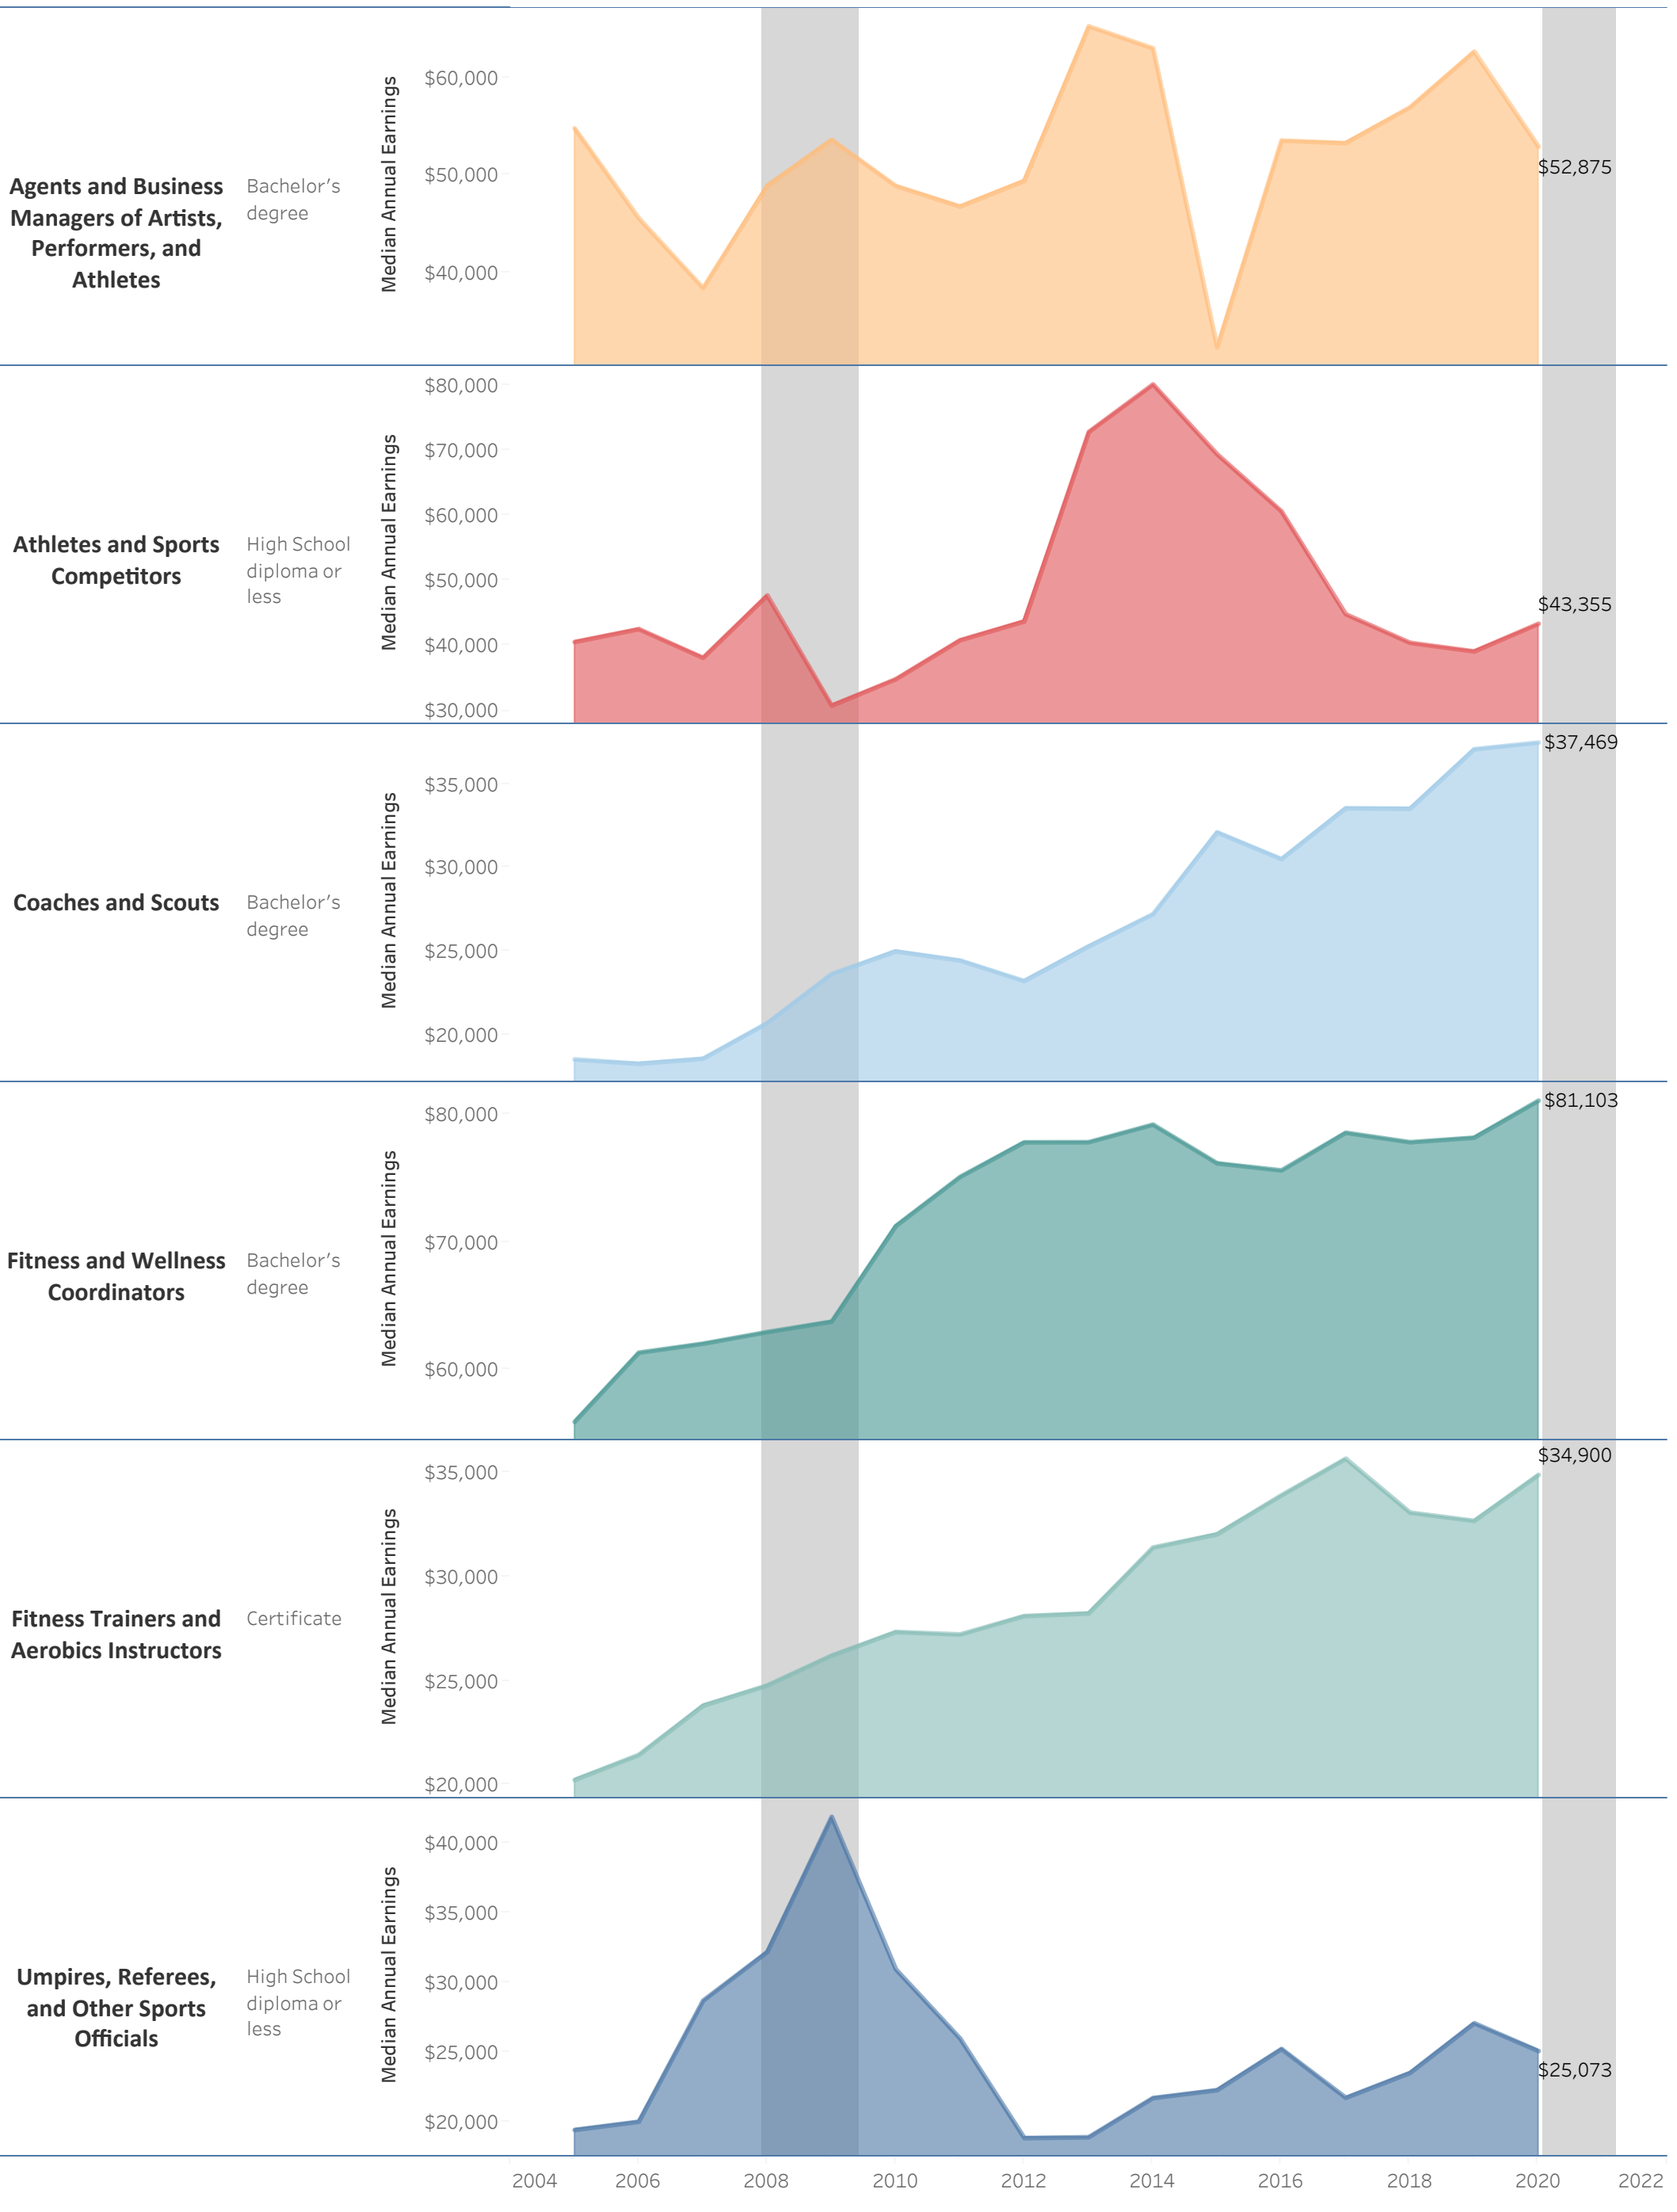

Bucks County Community College: Kinesiology & Sports Studies

Associate of Arts: Sport Management (AA.1154)

Vertical shaded areas indicate recessions, the 2020 recession is ongoing. All 2020 data is forecasted.

Region includes 5 NJ and 67 PA counties:

Burlington, Camden, Gloucester, Mercer, Middlesex, Adams, Allegheny, Armstrong, Beaver, Bedford, Berks, Blair, Bradford, Bucks, Butler, Cambria, Cameron, Carbon, Centre, Chester, Clarion, Clearfield, Clinton, Columbia, Crawford, Cumberland, Dauphin, Delaware, Elk, Erie, Fayette, Forest, Franklin, Fulton, Greene, Huntingdon, Indiana, Jefferson, Juniata, Lackawanna, Lancaster, Lawrence, Lebanon, Lehigh, Luzerne, Lycoming, McKean, Mercer, Mifflin, Monroe, Montgomery, Montour, Northampton, Northumberland, Perry, Philadelphia, Pike, Potter, Schuylkill, Snyder, Somerset, Sullivan, Susquehanna, Tioga, Union, Venango, Warren, Washington, Wayne, Westmoreland, Wyoming, York