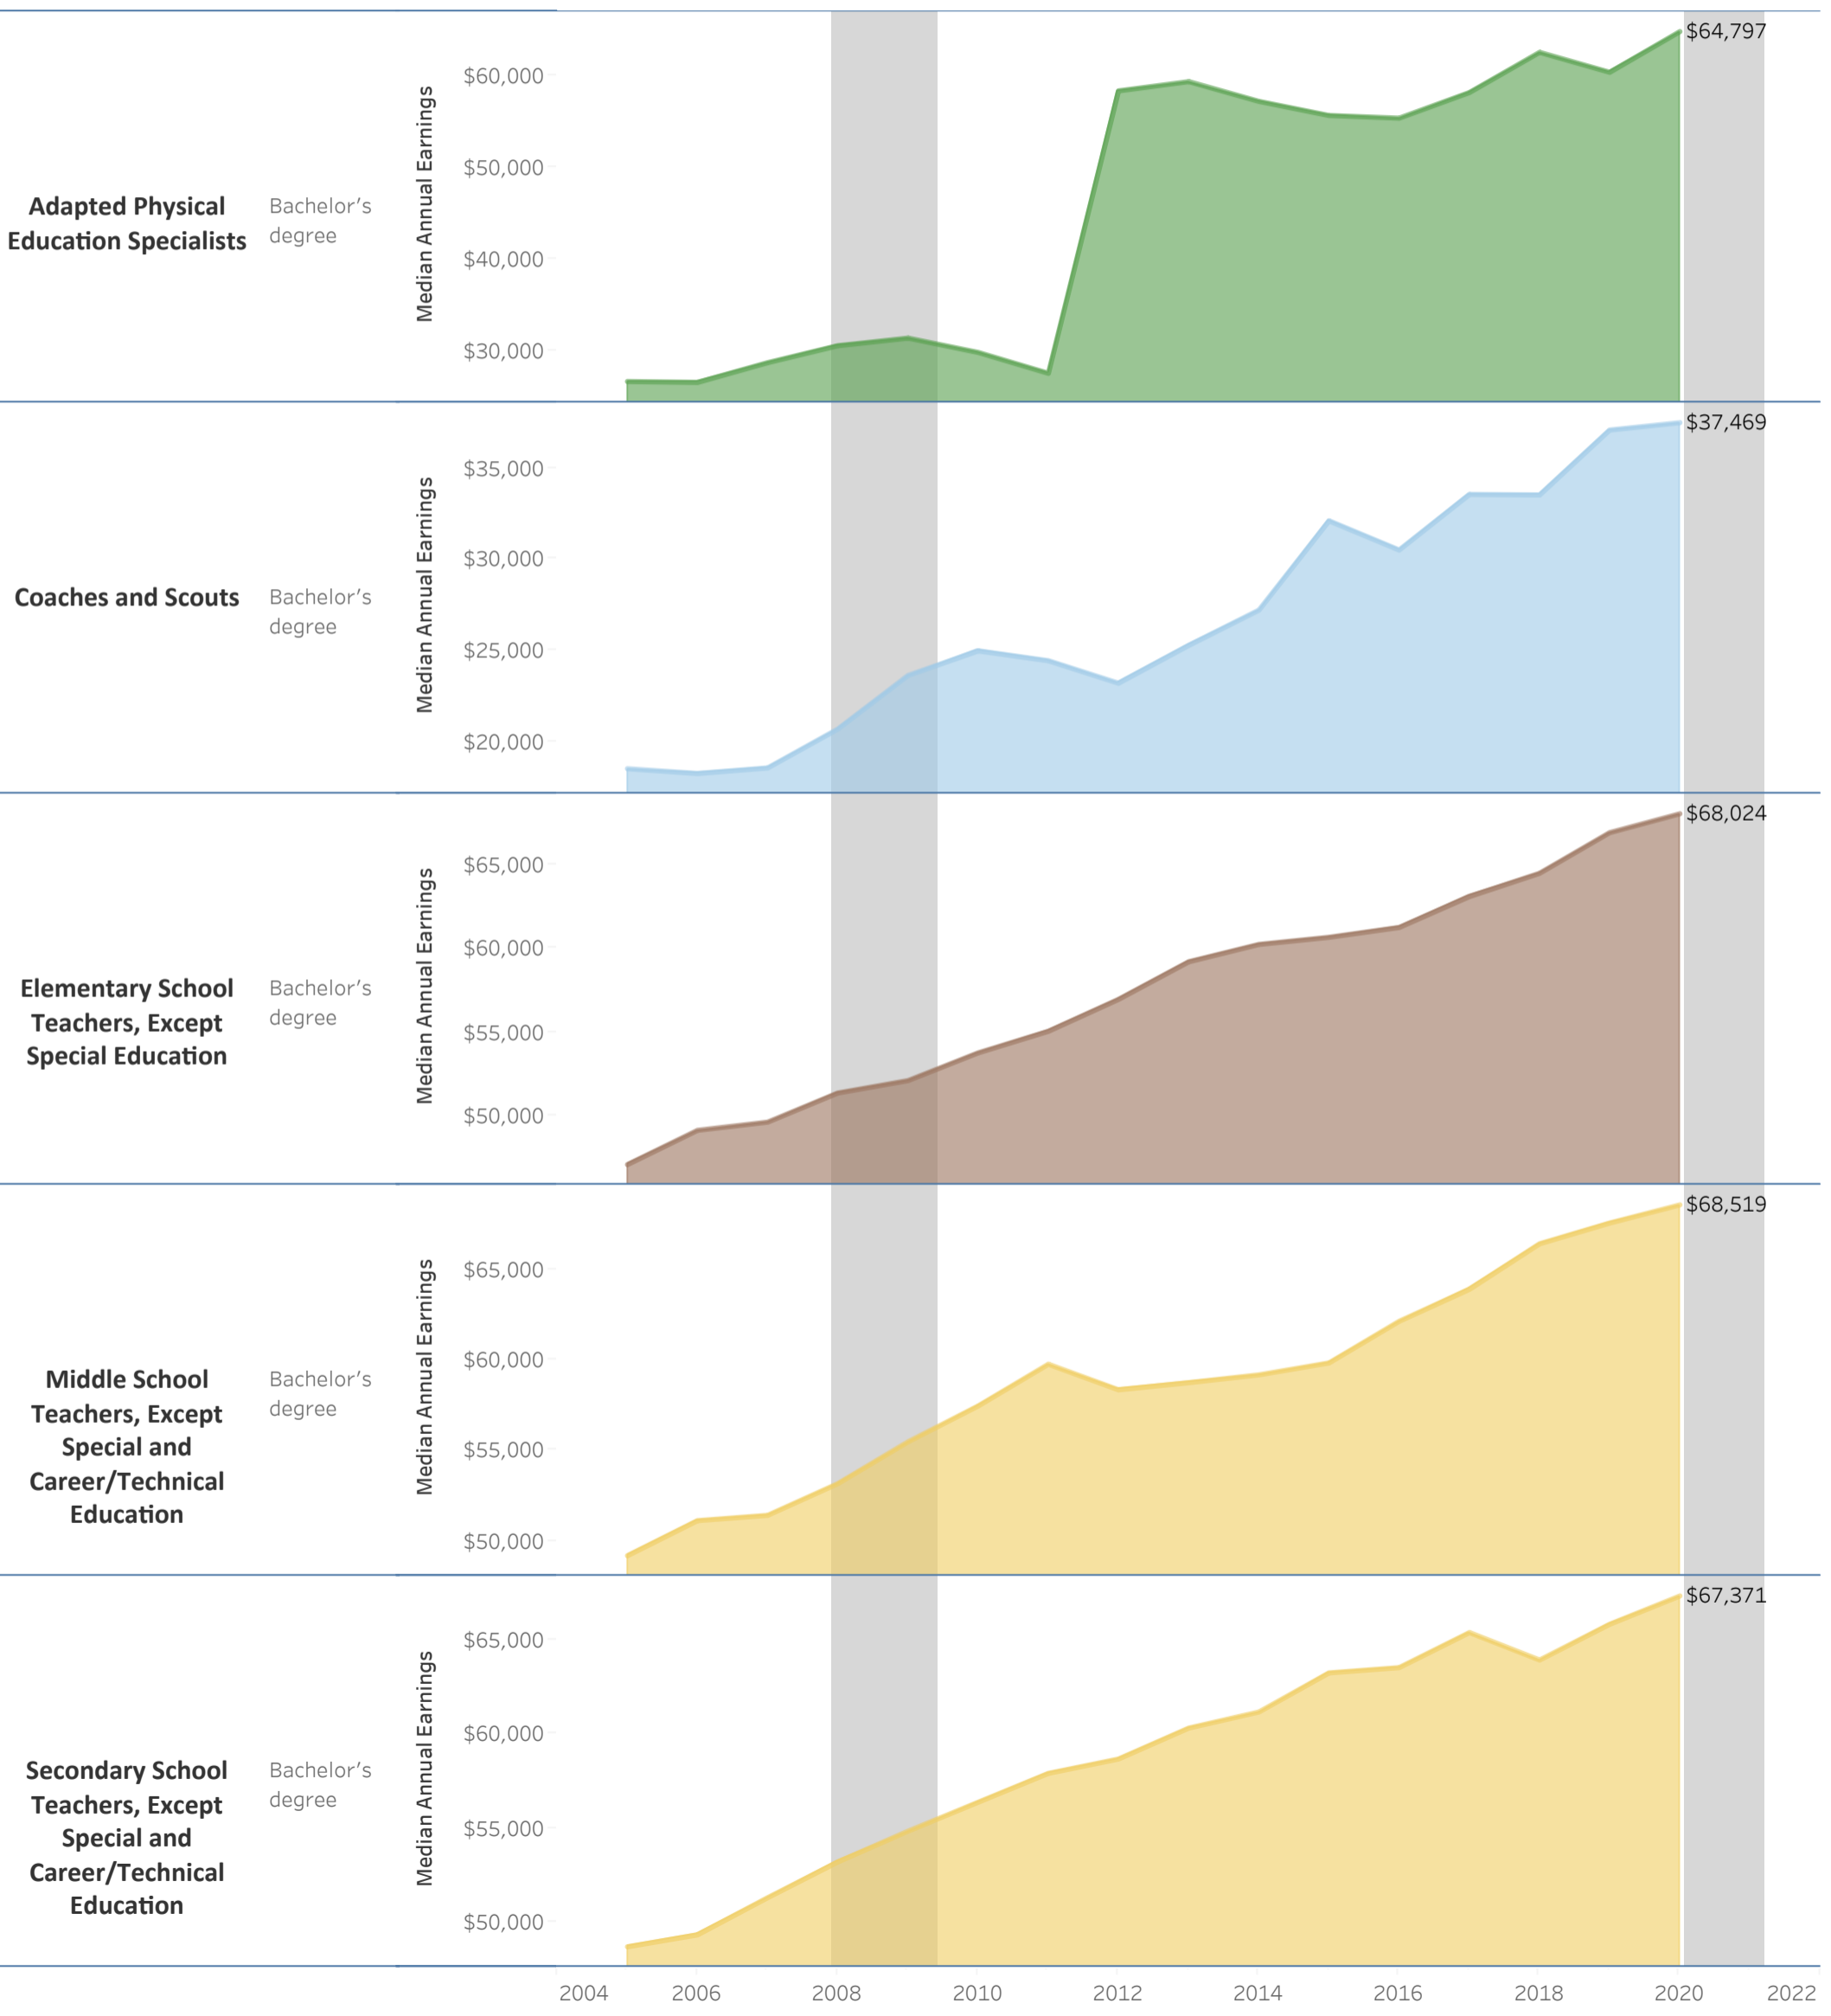

# Bucks County Community College: Kinesiology & Sports Studies

## Associate of Arts: Health and Physical Education (AA.1031)

Vertical shaded areas indicate recessions, the 2020 recession is ongoing. All 2020 data is forecasted.

Region includes 5 NJ and 67 PA counties:

Burlington, Camden, Gloucester, Mercer, Middlesex, Adams, Allegheny, Armstrong, Beaver, Bedford, Berks, Blair, Bradford, Bucks, Butler, Cambria, Cameron, Carbon, Centre, Chester, Clarion, Clearfield, Clinton, Columbia, Crawford, Cumberland, Dauphin, Delaware, Elk, Erie, Fayette, Forest, Franklin, Fulton, Greene, Huntingdon, Indiana, Jefferson, Juniata, Lackawanna, Lancaster, Lawrence, Lebanon, Lehigh, Luzerne, Lycoming, McKean, Mercer, Mifflin, Monroe, Montgomery, Montour, Northampton, Northumberland, Perry, Philadelphia, Pike, Potter, Schuylkill, Snyder, Somerset, Sullivan, Susquehanna, Tioga, Union, Venango, Warren, Washington, Wayne, Westmoreland, Wyoming, York