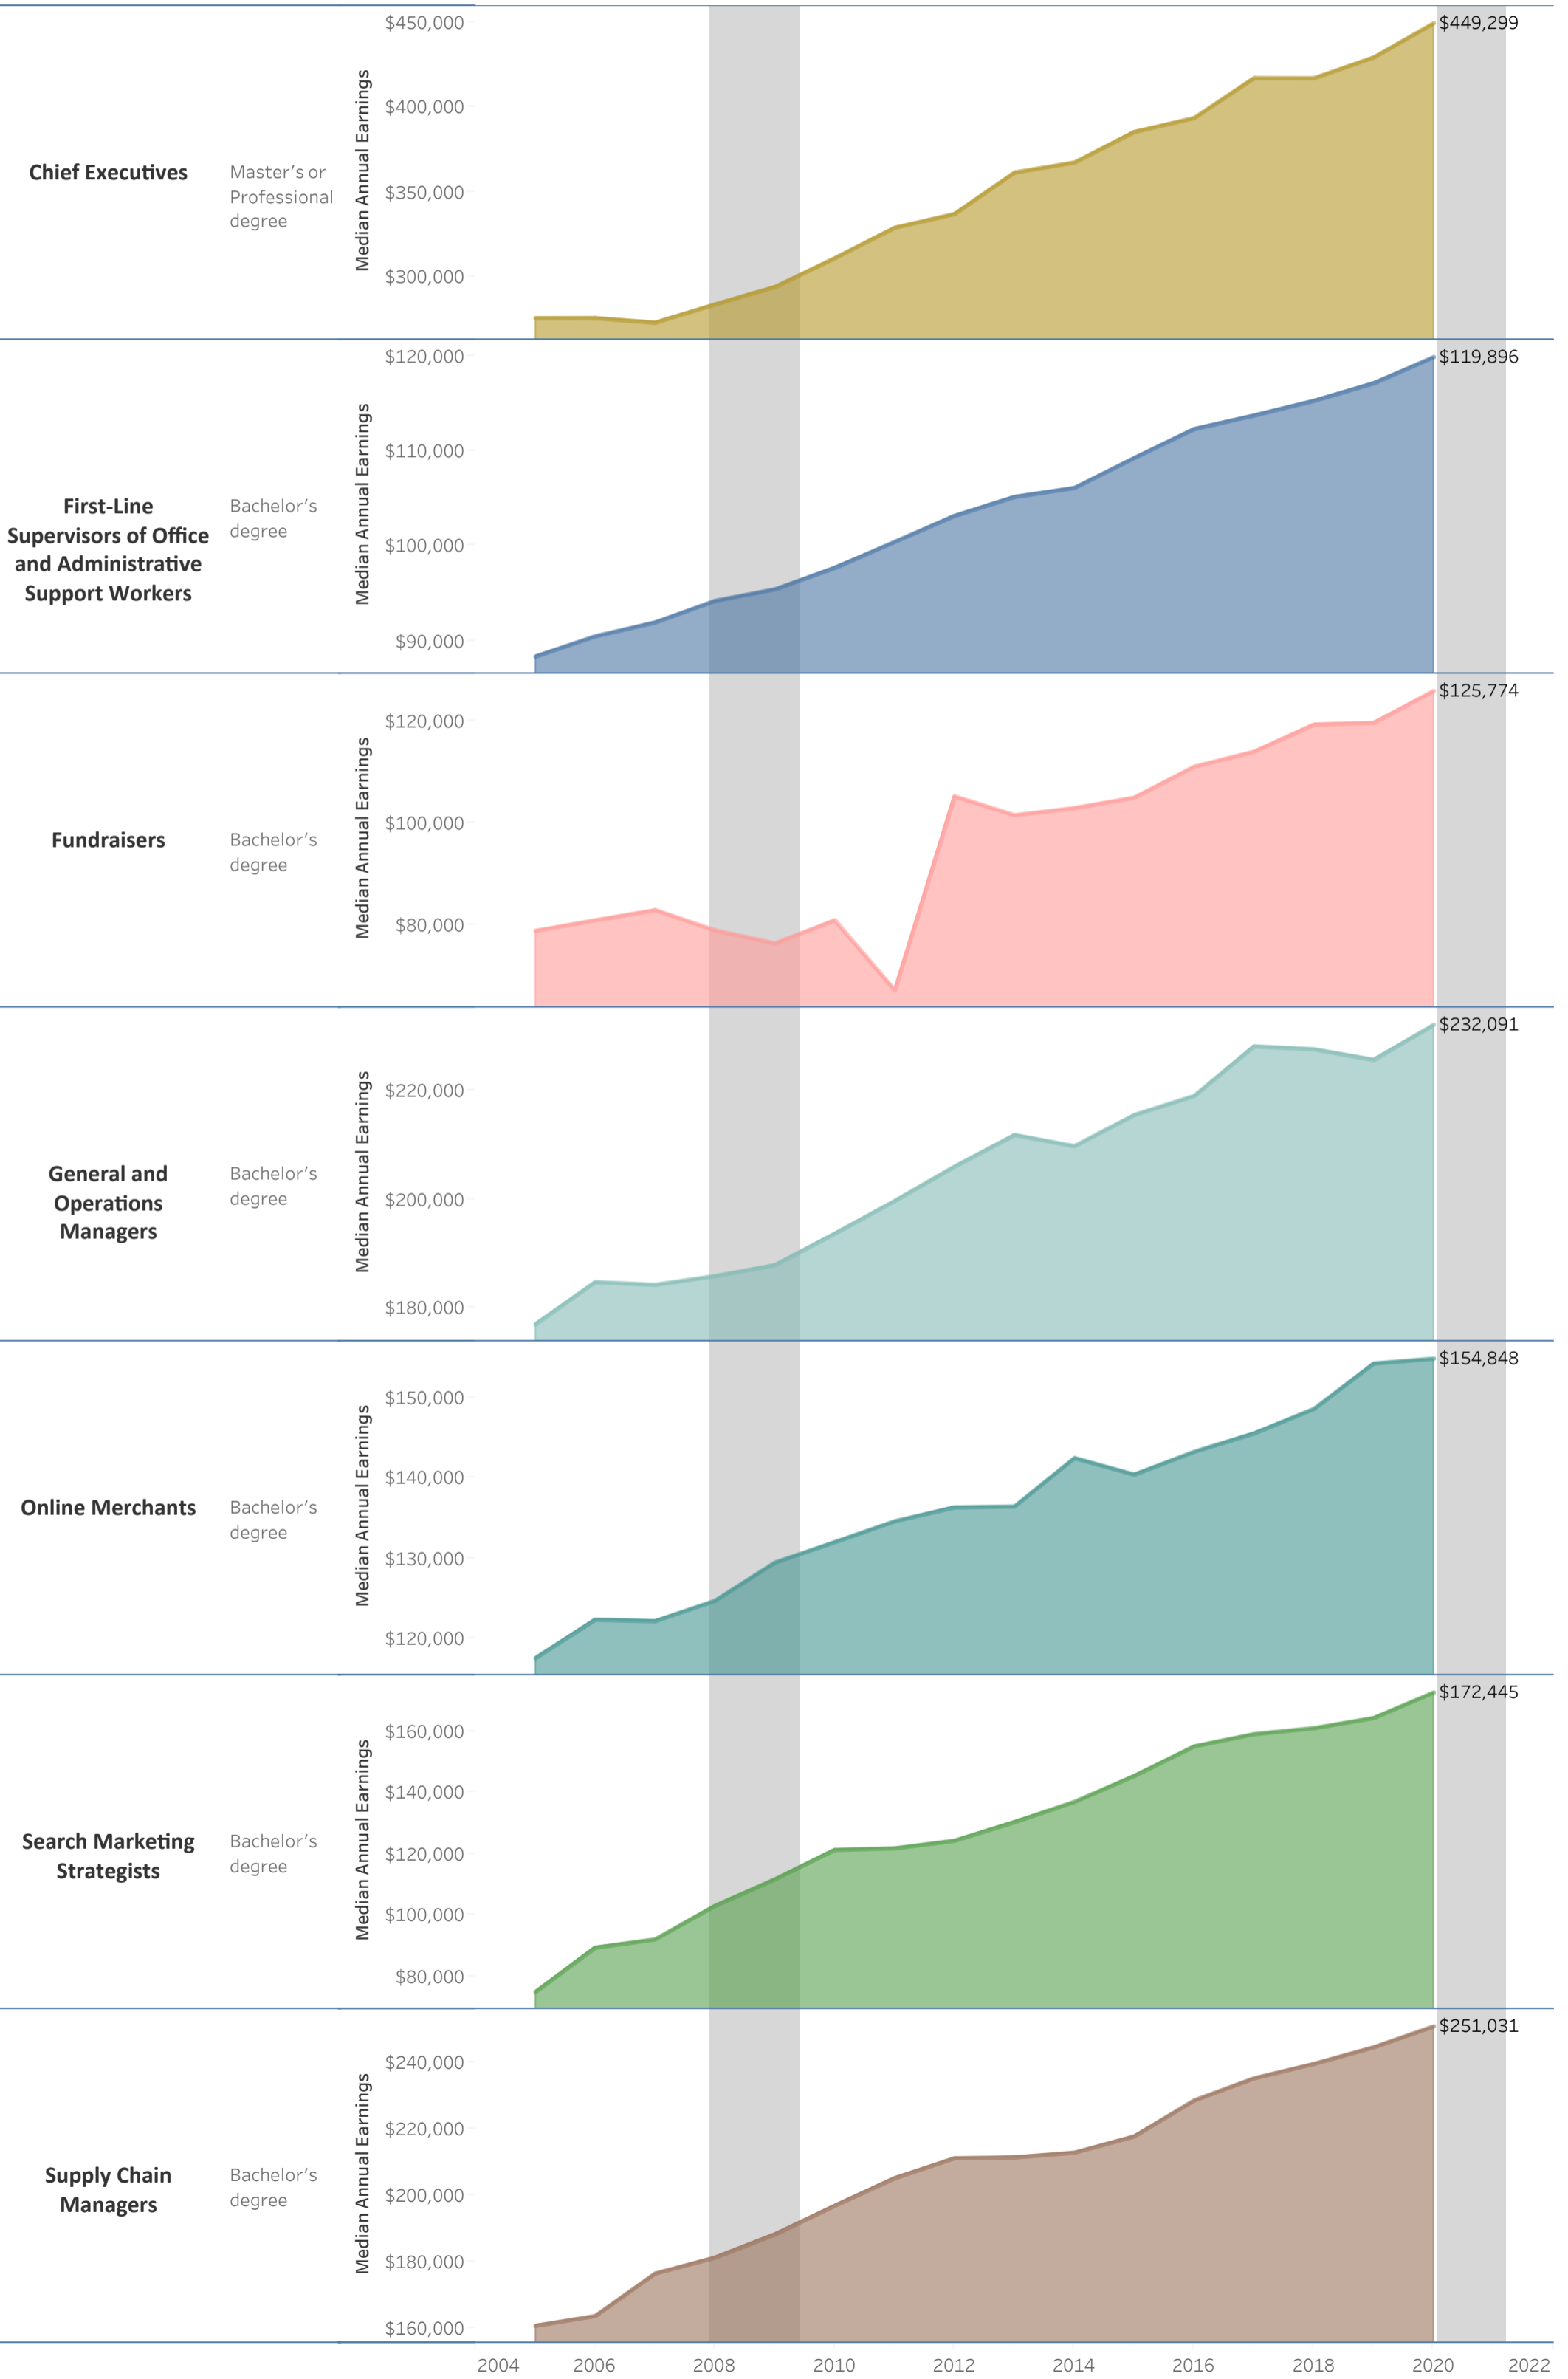

Bucks County Community College: Business & Innovation Associate of Arts: Technical Entrepreneurship (AA.2070)

Vertical shaded areas indicate recessions, the 2020 recession is ongoing. All 2020 data is forecasted.

Region includes 5 NJ and 67 PA counties:

Burlington, Camden, Gloucester, Mercer, Middlesex, Adams, Allegheny, Armstrong, Beaver, Bedford, Berks, Blair, Bradford, Bucks, Butler, Cambria, Cameron, Carbon, Centre, Chester, Clarion, Clearfield, Clinton, Columbia, Crawford, Cumberland, Dauphin, Delaware, Elk, Erie, Fayette, Forest, Franklin, Fulton, Greene, Huntingdon, Indiana, Jefferson, Juniata, Lackawanna, Lancaster, Lawrence, Lebanon, Lehigh, Luzerne, Lycoming, McKean, Mercer, Mifflin, Monroe, Montgomery, Montour, Northampton, Northumberland, Perry, Philadelphia, Pike, Potter, Schuylkill, Snyder, Somerset, Sullivan, Susquehanna, Tioga, Union, Venango, Warren, Washington, Wayne, Westmoreland, Wyoming, York