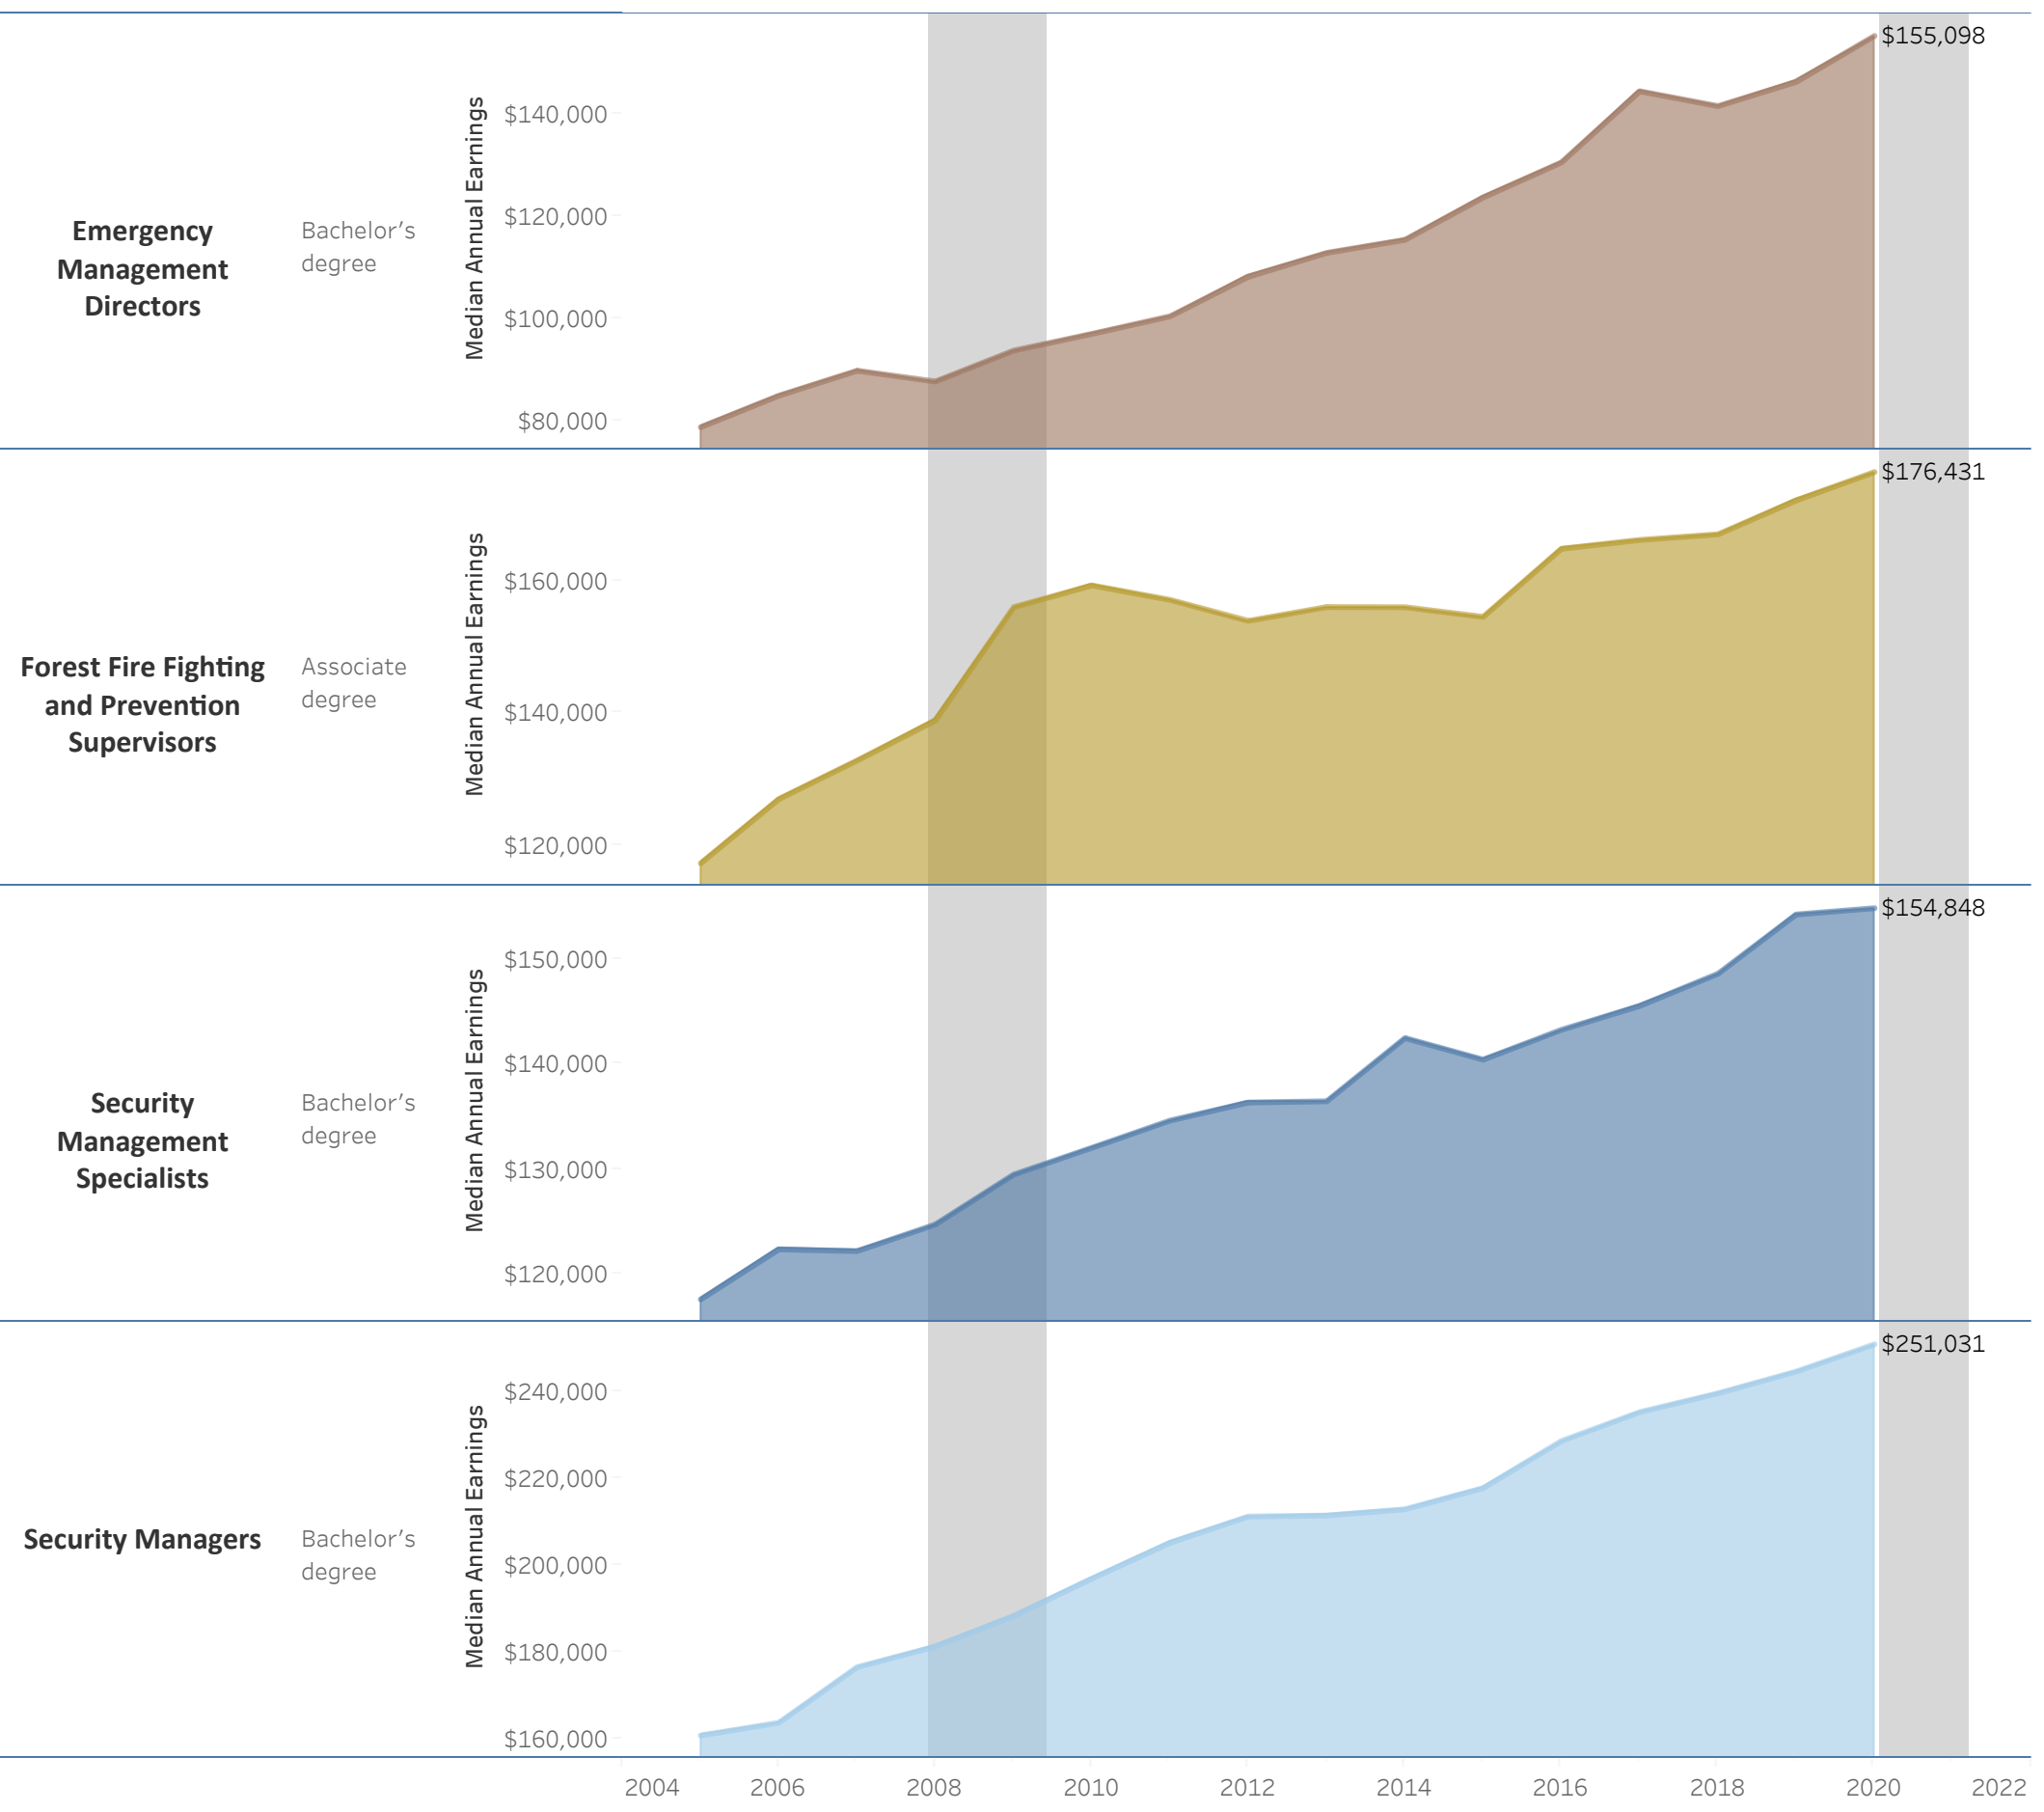

Bucks County Community College: Business & Innovation Certificate: Emergency Management (CER.3179)

Vertical shaded areas indicate recessions, the 2020 recession is ongoing. All 2020 data is forecasted.

Region includes 5 NJ and 67 PA counties:

Burlington, Camden, Gloucester, Mercer, Middlesex, Adams, Allegheny, Armstrong, Beaver, Bedford, Berks, Blair, Bradford, Bucks, Butler, Cambria, Cameron, Carbon, Centre, Chester, Clarion, Clearfield, Clinton, Columbia, Crawford, Cumberland, Dauphin, Delaware, Elk, Erie, Fayette, Forest, Franklin, Fulton, Greene, Huntingdon, Indiana, Jefferson, Juniata, Lackawanna, Lancaster, Lawrence, Lebanon, Lehigh, Luzerne, Lycoming, McKean, Mercer, Mifflin, Monroe, Montgomery, Montour, Northampton, Northumberland, Perry, Philadelphia, Pike, Potter, Schuylkill, Snyder, Somerset, Sullivan, Susquehanna, Tioga, Union, Venango, Warren, Washington, Wayne, Westmoreland, Wyoming, York