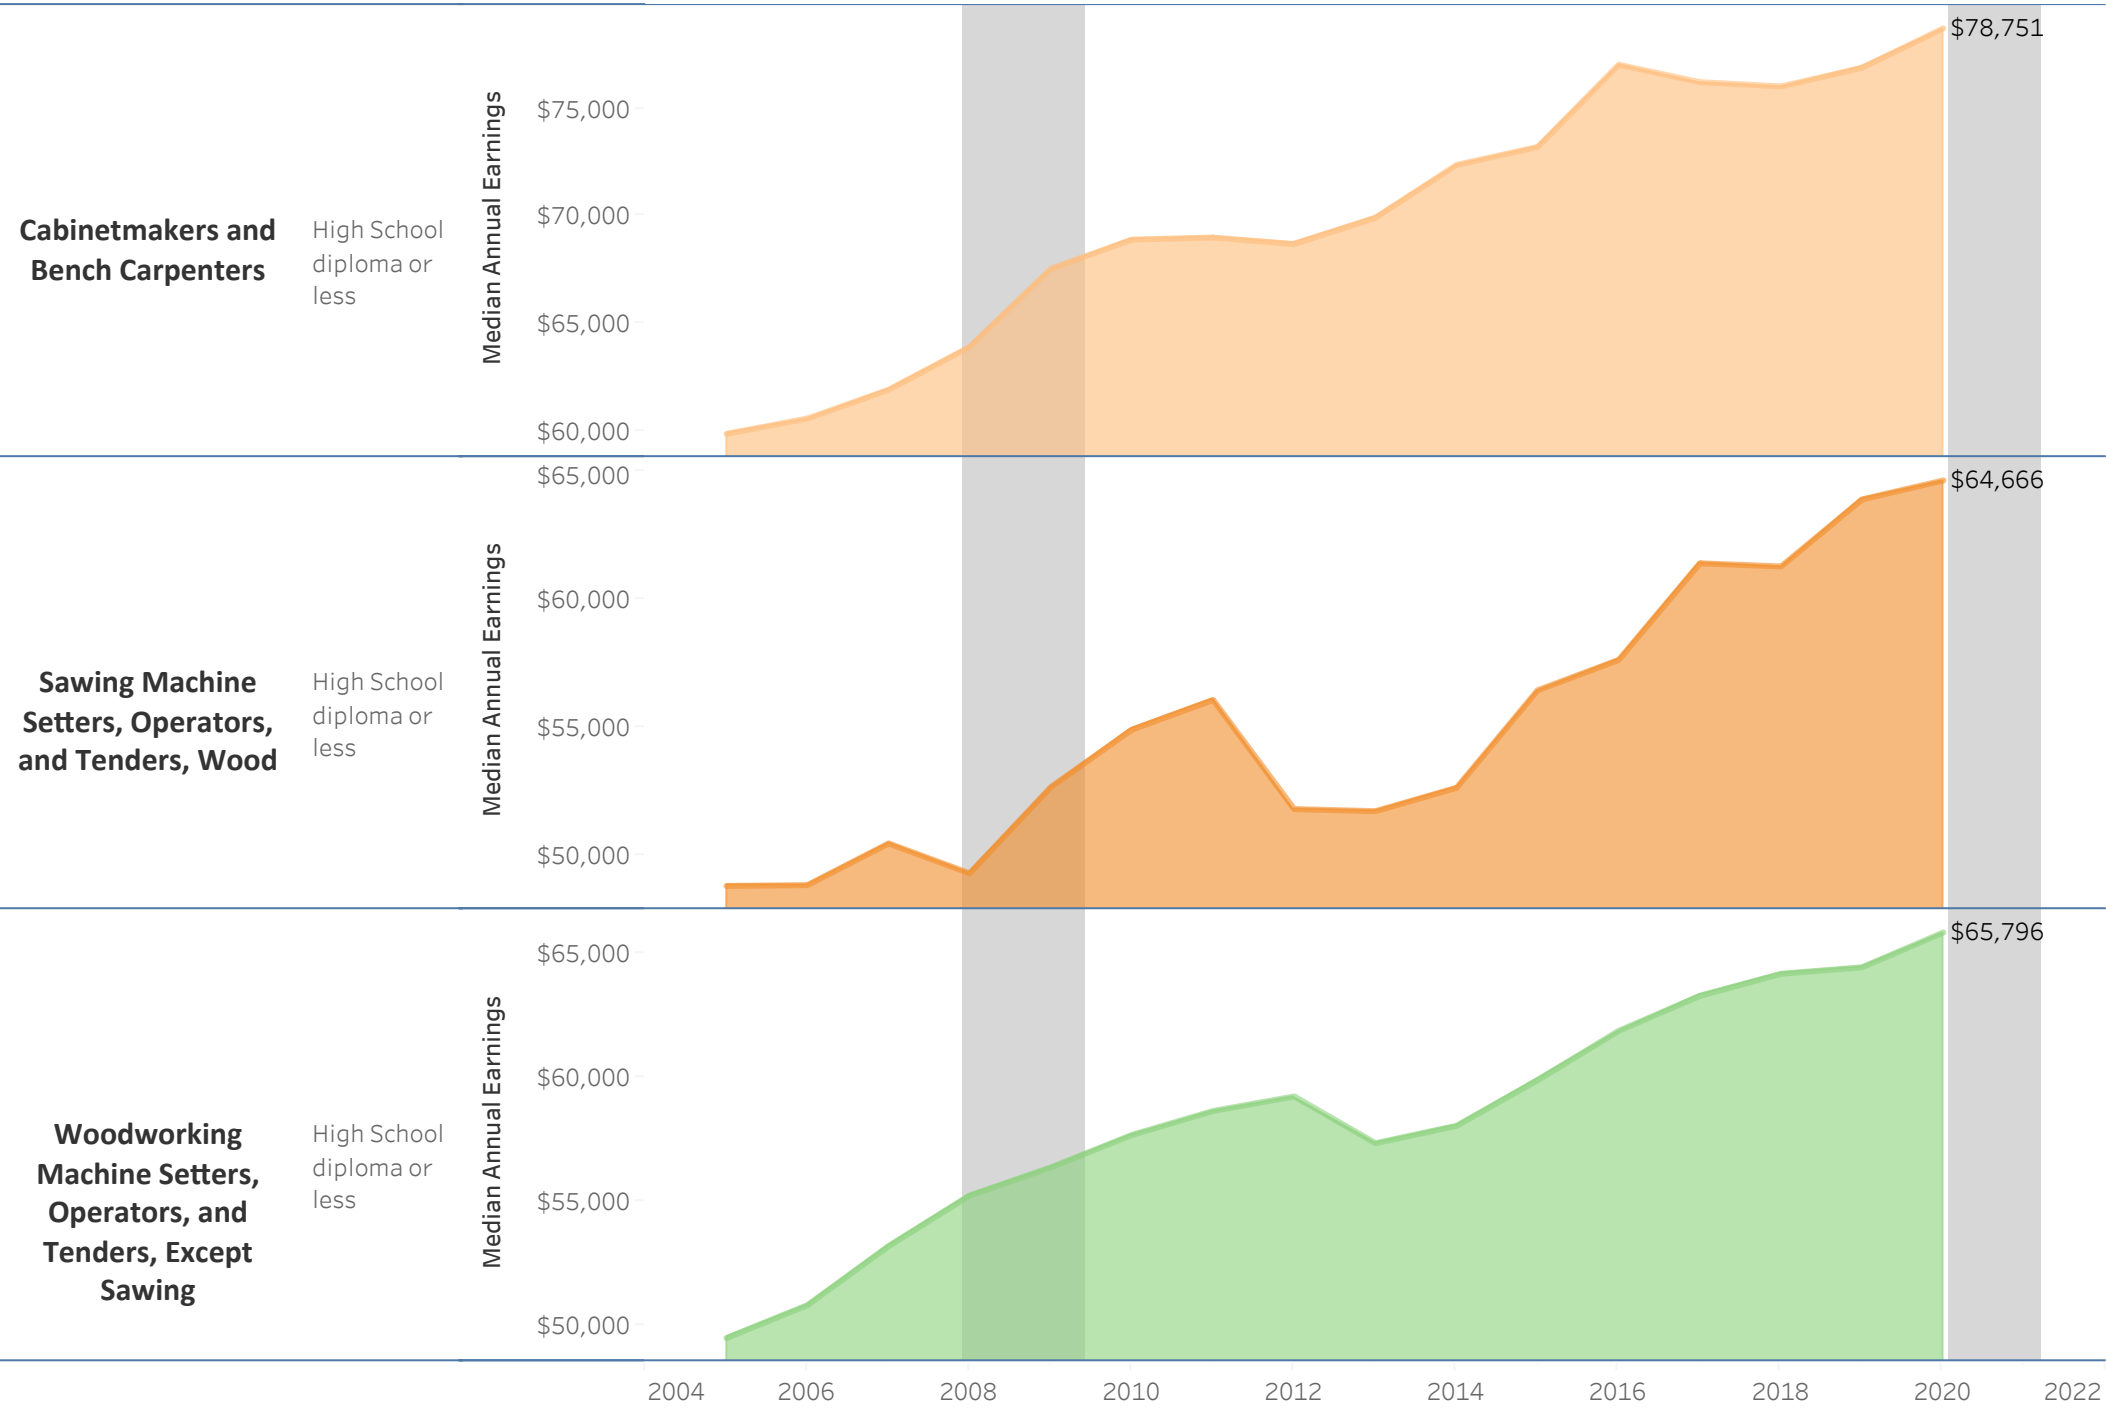

Bucks County Community College: Arts Certificate: Furniture and Cabinetry (CER.3187)

Vertical shaded areas indicate recessions, the 2020 recession is ongoing. All 2020 data is forecasted.

Region includes 5 NJ and 67 PA counties:

Burlington, Camden, Gloucester, Mercer, Middlesex, Adams, Allegheny, Armstrong, Beaver, Bedford, Berks, Blair, Bradford, Bucks, Butler, Cambria, Cameron, Carbon, Centre, Chester, Clarion, Clearfield, Clinton, Columbia, Crawford, Cumberland, Dauphin, Delaware, Elk, Erie, Fayette, Forest, Franklin, Fulton, Greene, Huntingdon, Indiana, Jefferson, Juniata, Lackawanna, Lancaster, Lawrence, Lebanon, Lehigh, Luzerne, Lycoming, McKean, Mercer, Mifflin, Monroe, Montgomery, Montour, Northampton, Northumberland, Perry, Philadelphia, Pike, Potter, Schuylkill, Snyder, Somerset, Sullivan, Susquehanna, Tioga, Union, Venango, Warren, Washington, Wayne, Westmoreland, Wyoming, York