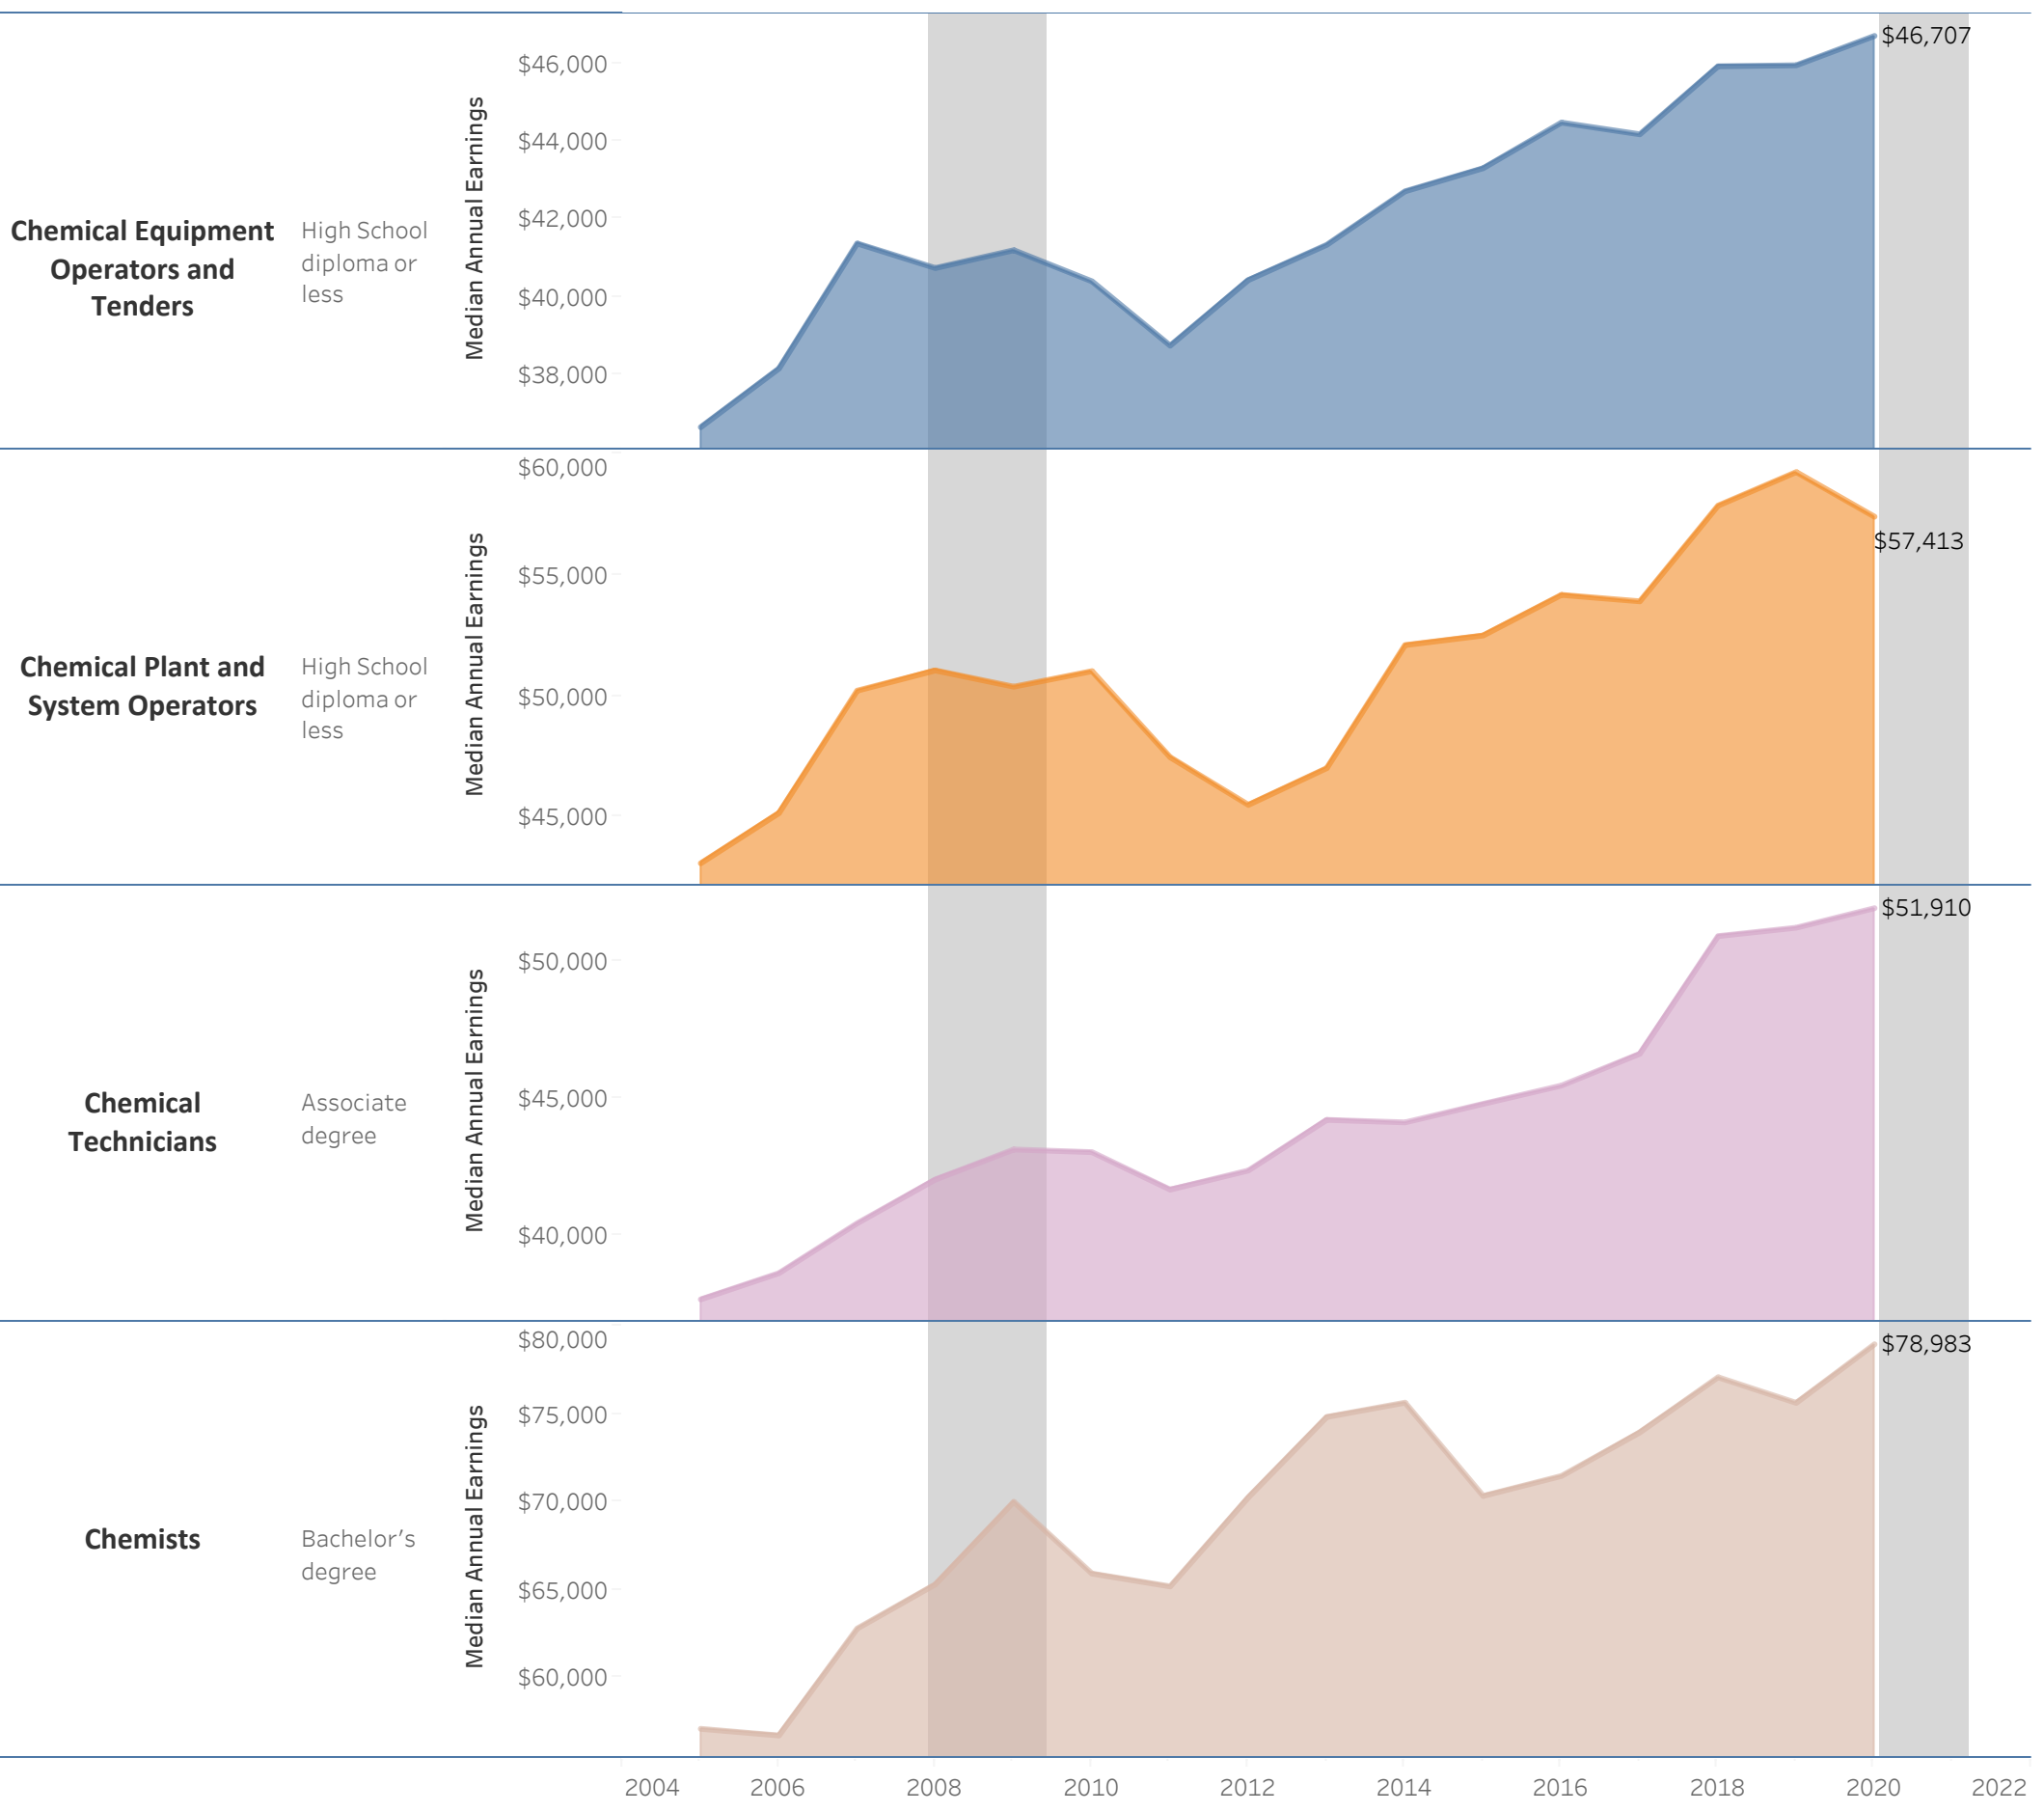

Bucks County Community College: STEM

Associate of Science: Chemistry (AS.1004)

Vertical shaded areas indicate recessions, the 2020 recession is ongoing. All 2020 data is forecasted.

Region includes 5 NJ and 67 PA counties:

Burlington, Camden, Gloucester, Mercer, Middlesex, Adams, Allegheny, Armstrong, Beaver, Bedford, Berks, Blair, Bradford, Bucks, Butler, Cambria, Cameron, Carbon, Centre, Chester, Clarion, Clearfield, Clinton, Columbia, Crawford, Cumberland, Dauphin, Delaware, Elk, Erie, Fayette, Forest, Franklin, Fulton, Greene, Huntingdon, Indiana, Jefferson, Juniata, Lackawanna, Lancaster, Lawrence, Lebanon, Lehigh, Luzerne, Lycoming, McKean, Mercer, Mifflin, Monroe, Montgomery, Montour, Northampton, Northumberland, Perry, Philadelphia, Pike, Potter, Schuylkill, Snyder, Somerset, Sullivan, Susquehanna, Tioga, Union, Venango, Warren, Washington, Wayne, Westmoreland, Wyoming, York