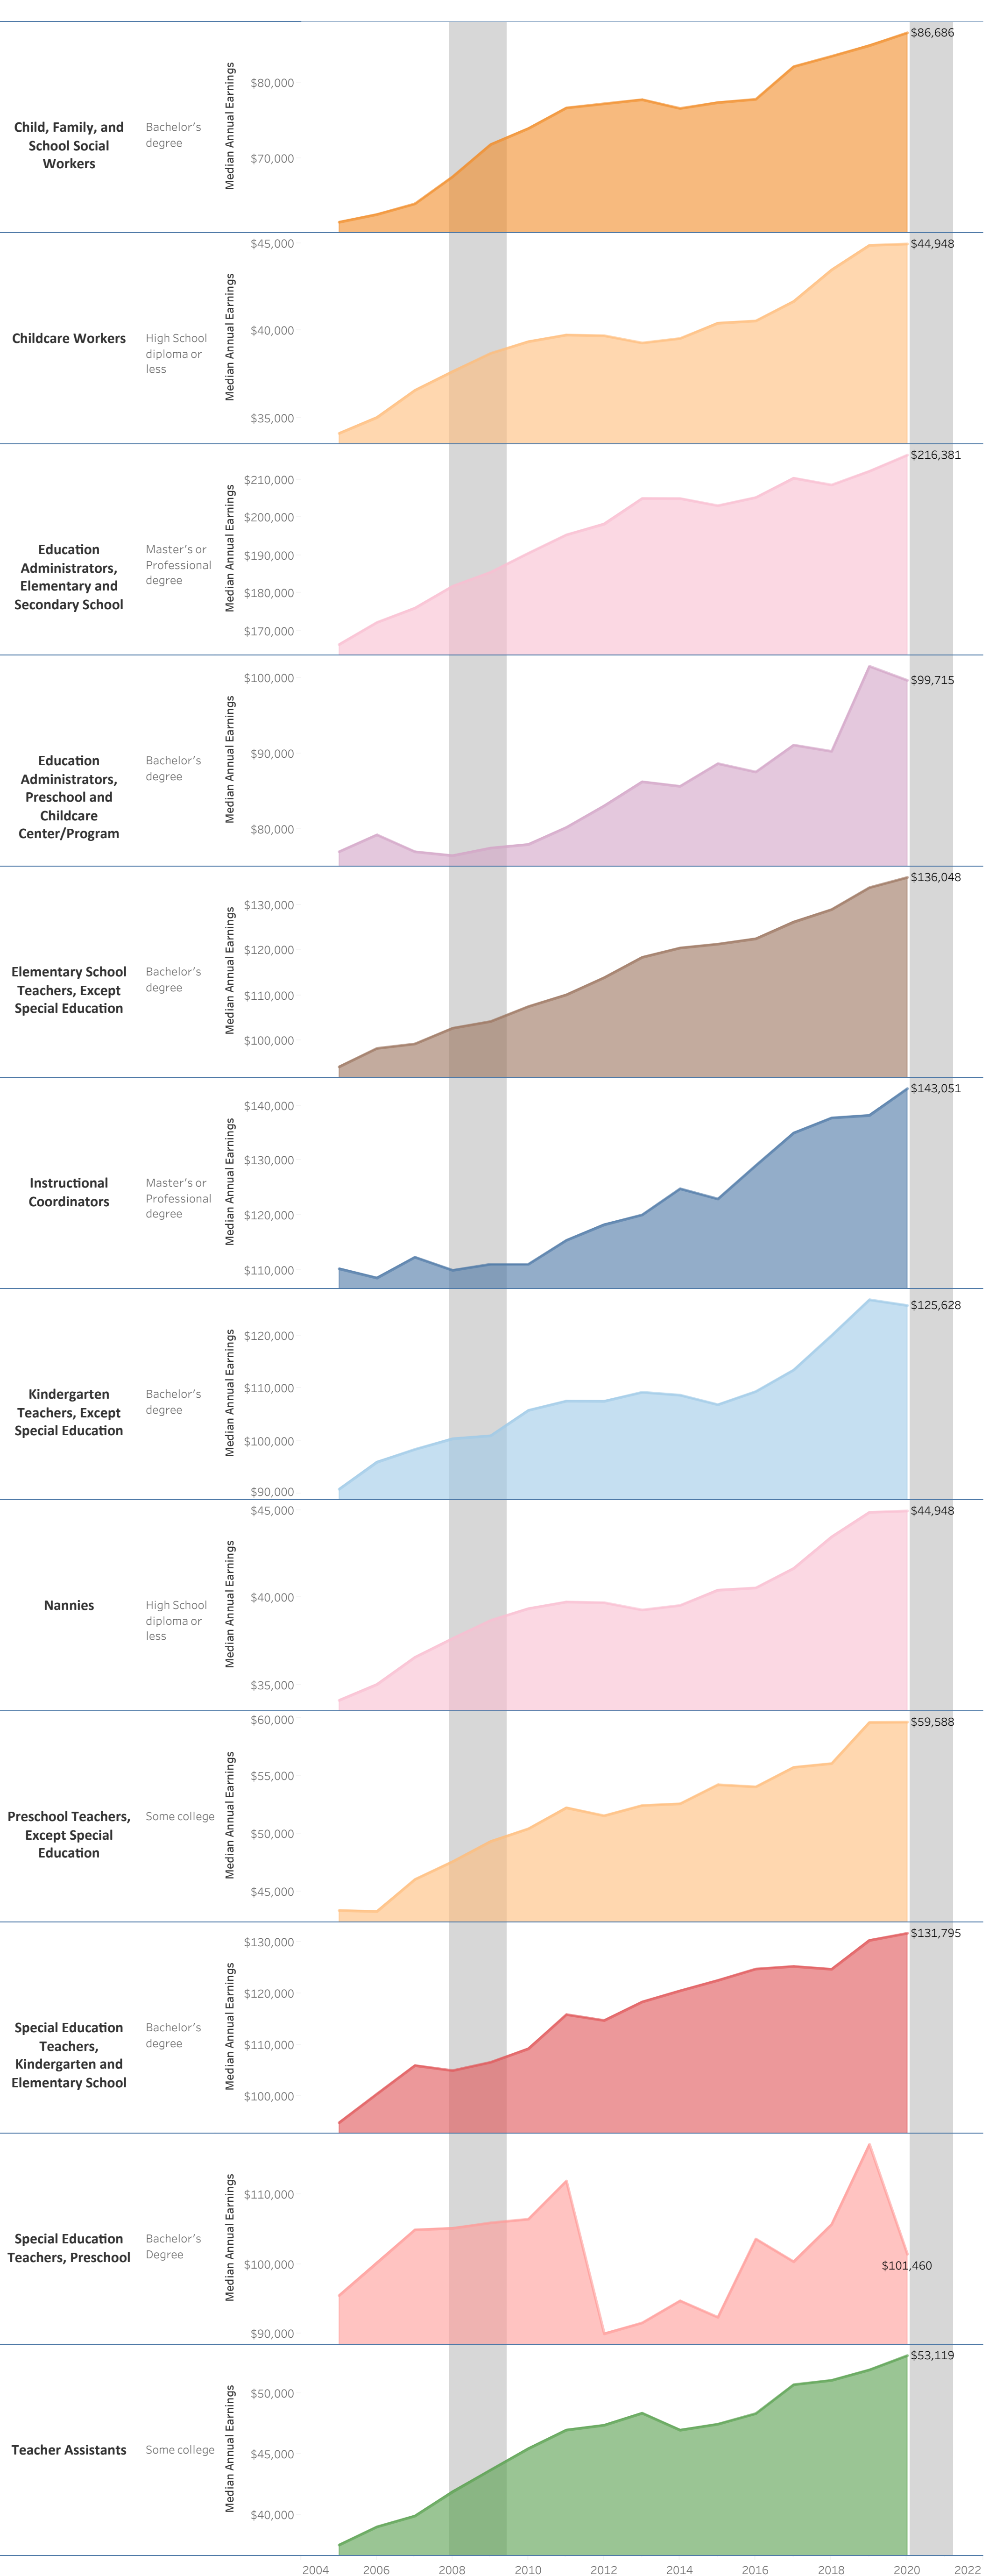

Bucks County Community College: Social & Behavioral Science

Associate of Arts: Pre K-4 Early Education (AA.4192)

Vertical shaded areas indicate recessions, the 2020 recession is ongoing. All 2020 data is forecasted.

Region includes 5 NJ and 67 PA counties:

Burlington, Camden, Gloucester, Mercer, Middlesex, Adams, Allegheny, Armstrong, Beaver, Bedford, Berks, Blair, Bradford, Bucks, Butler, Cambria, Cameron, Carbon, Centre, Chester, Clarion, Clearfield, Clinton, Columbia, Crawford, Cumberland, Dauphin, Delaware, Elk, Erie, Fayette, Forest, Franklin, Fulton, Greene, Huntingdon, Indiana, Jefferson, Juniata, Lackawanna, Lancaster, Lawrence, Lebanon, Lehigh, Luzerne, Lycoming, McKean, Mercer, Mifflin, Monroe, Montgomery, Montour, Northampton, Northumberland, Perry, Philadelphia, Pike, Potter, Schuylkill, Snyder, Somerset, Sullivan, Susquehanna, Tioga, Union, Venango, Warren, Washington, Wayne, Westmoreland, Wyoming, York