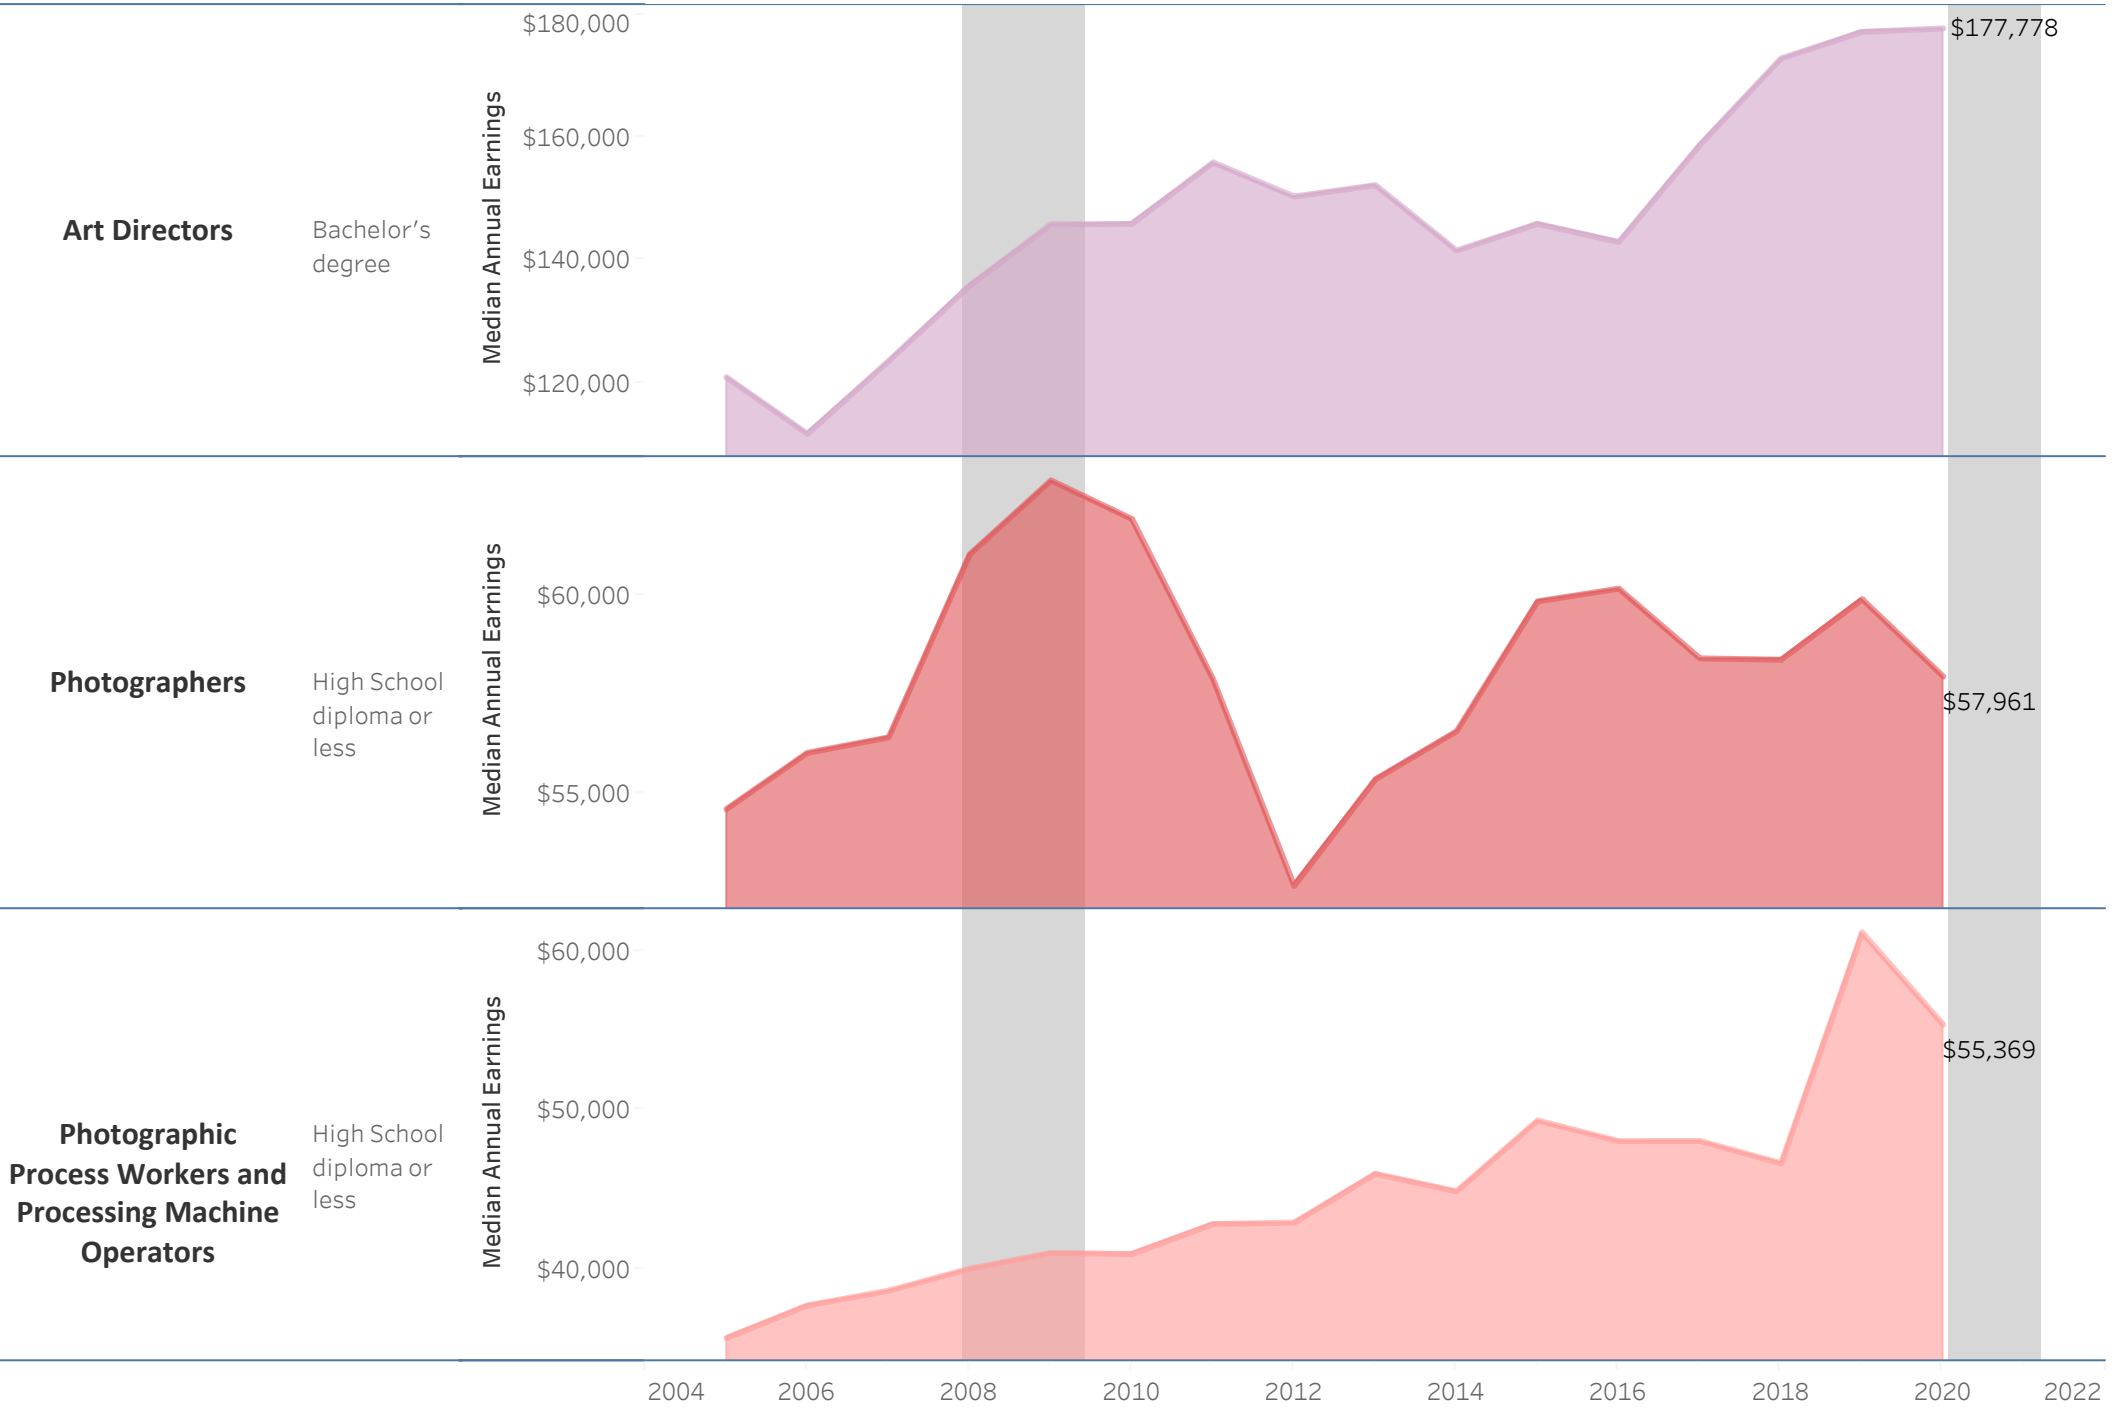

# Bucks County Community College: Arts

## Associate of Fine Arts: Photography (AFA.1195)

Vertical shaded areas indicate recessions, the 2020 recession is ongoing. All 2020 data is forecasted.

Region includes 5 NJ and 67 PA counties:

Burlington, Camden, Gloucester, Mercer, Middlesex, Adams, Allegheny, Armstrong, Beaver, Bedford, Berks, Blair, Bradford, Bucks, Butler, Cambria, Cameron, Carbon, Centre, Chester, Clarion, Clearfield, Clinton, Columbia, Crawford, Cumberland, Dauphin, Delaware, Elk, Erie, Fayette, Forest, Franklin, Fulton, Greene, Huntingdon, Indiana, Jefferson, Juniata, Lackawanna, Lancaster, Lawrence, Lebanon, Lehigh, Luzerne, Lycoming, McKean, Mercer, Mifflin, Monroe, Montgomery, Montour, Northampton, Northumberland, Perry, Philadelphia, Pike, Potter, Schuylkill, Snyder, Somerset, Sullivan, Susquehanna, Tioga, Union, Venango, Warren, Washington, Wayne, Westmoreland, Wyoming, York