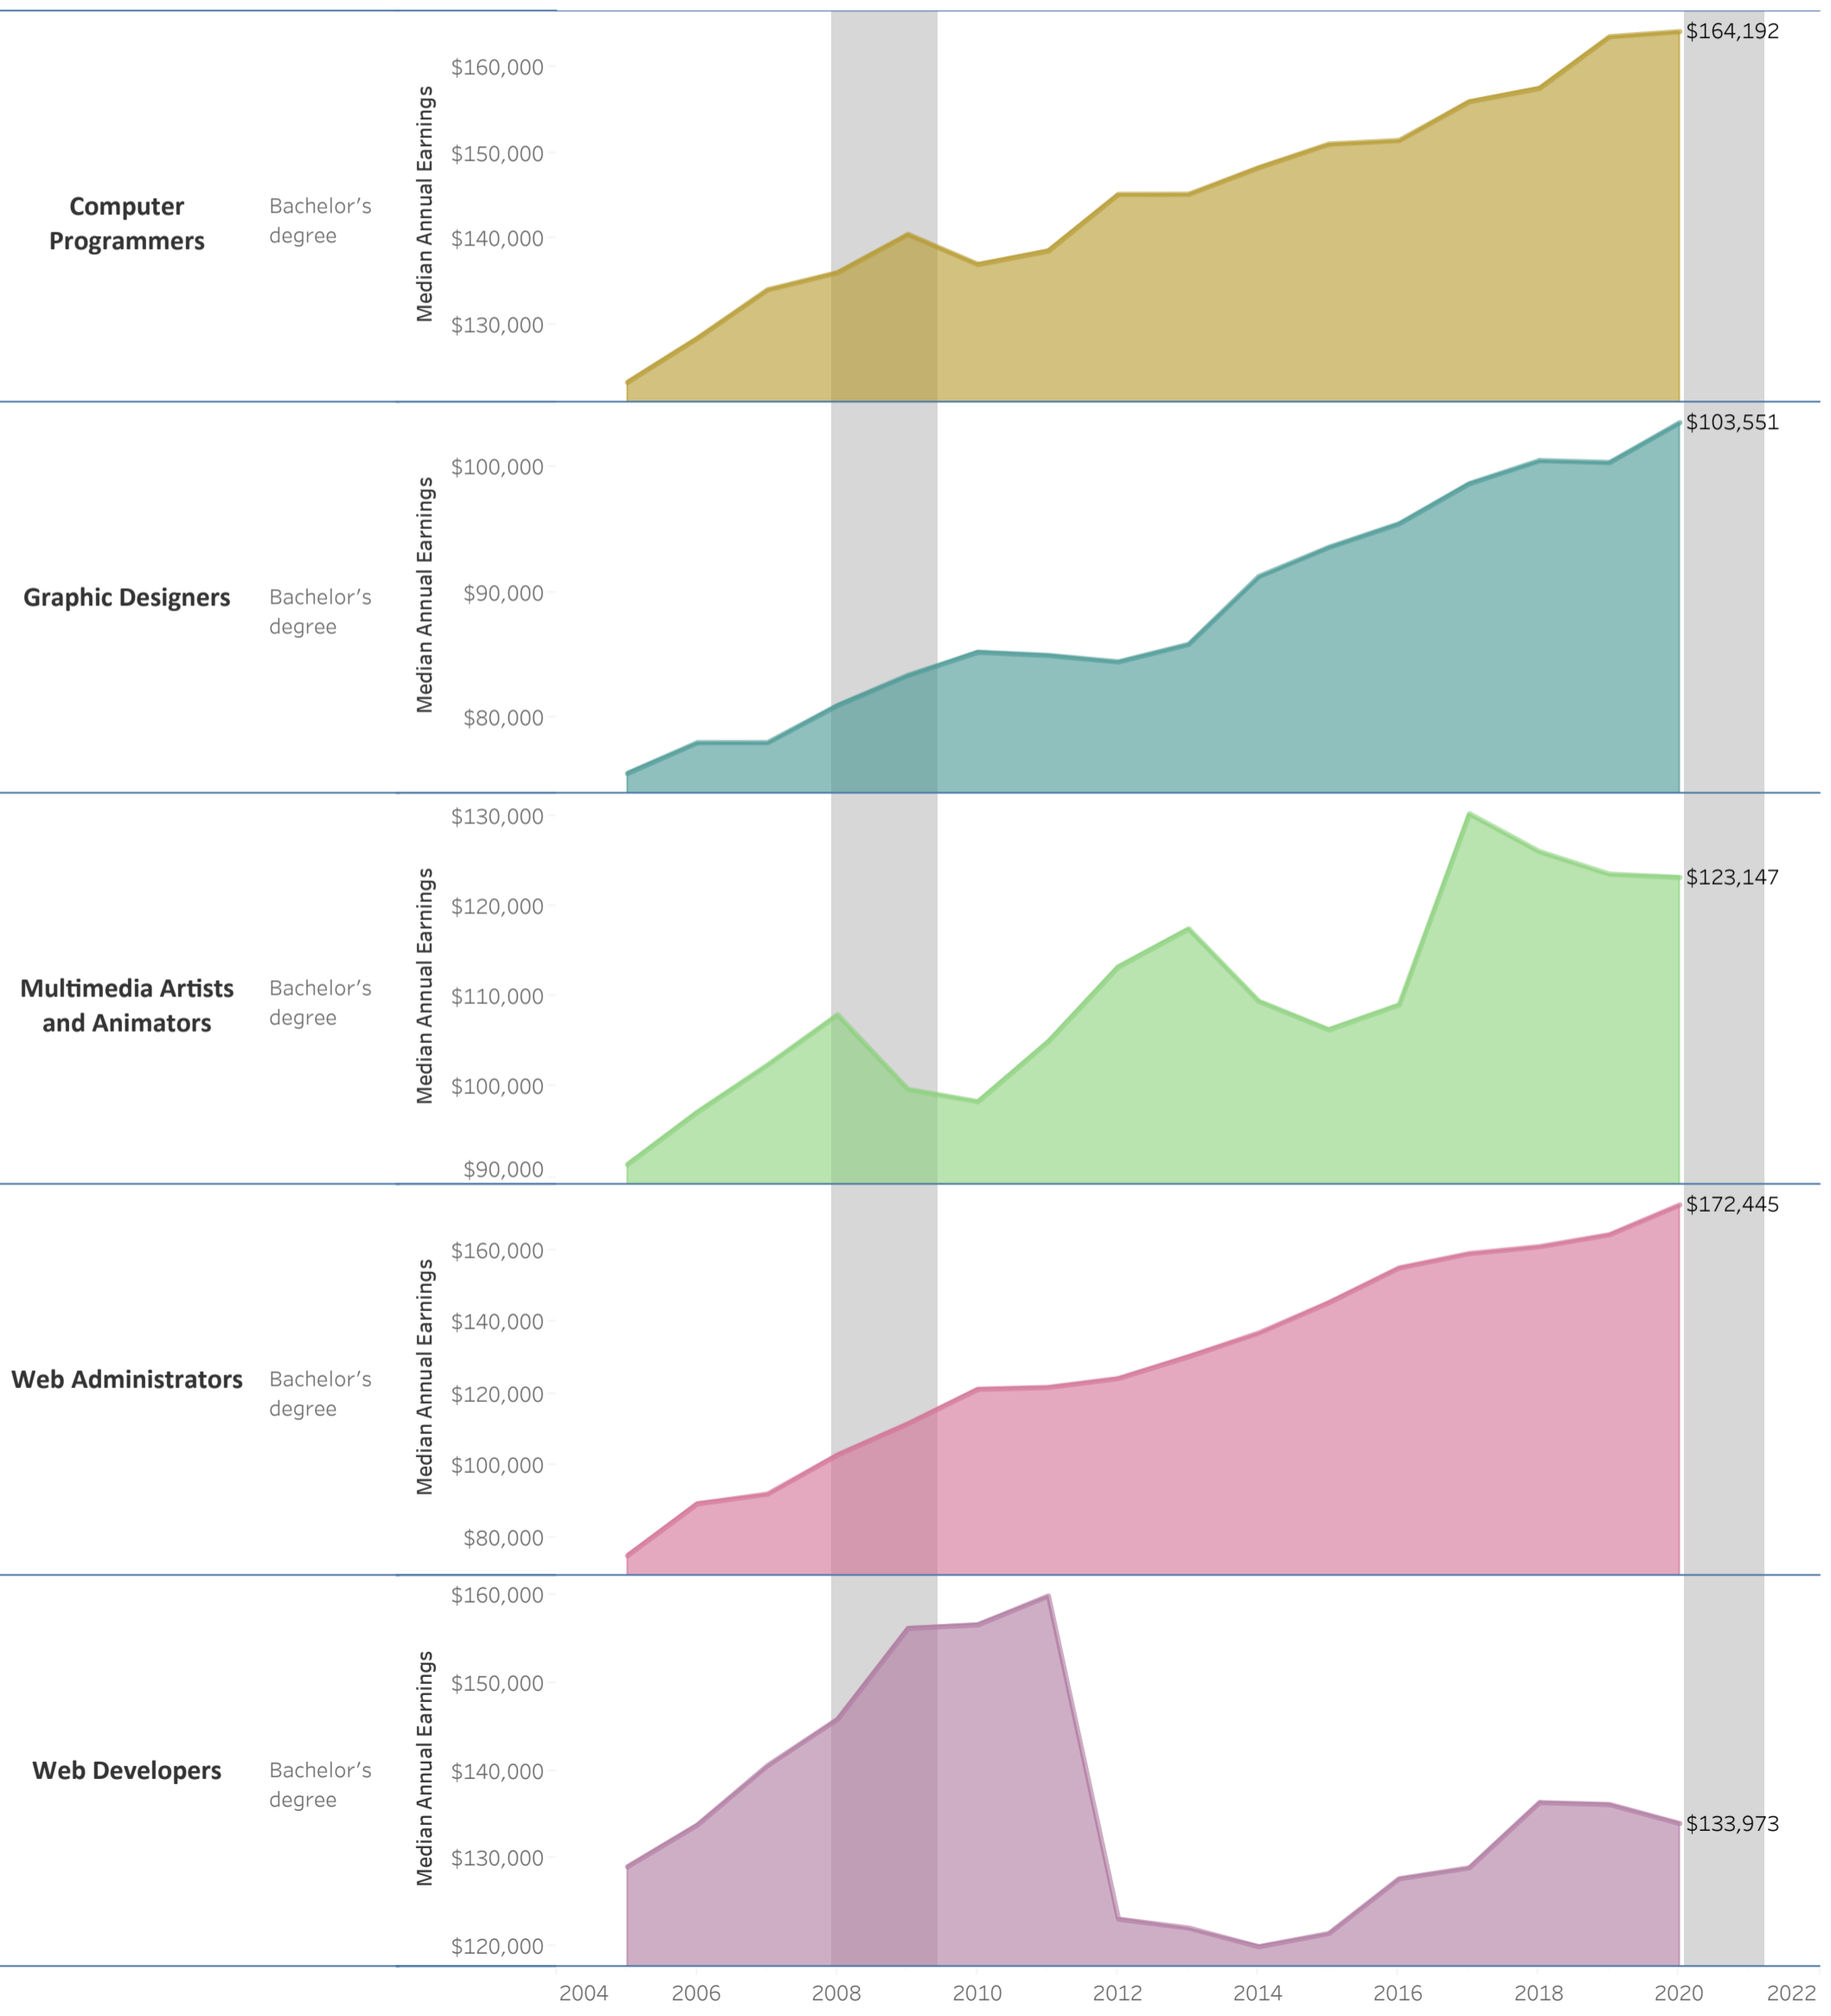

Bucks County Community College: Arts

Associate of Fine Arts: Multimedia & Digital Arts (AFA.1175)

Vertical shaded areas indicate recessions, the 2020 recession is ongoing. All 2020 data is forecasted.

Region includes 5 NJ and 67 PA counties:

Burlington, Camden, Gloucester, Mercer, Middlesex, Adams, Allegheny, Armstrong, Beaver, Bedford, Berks, Blair, Bradford, Bucks, Butler, Cambria, Cameron, Carbon, Centre, Chester, Clarion, Clearfield, Clinton, Columbia, Crawford, Cumberland, Dauphin, Delaware, Elk, Erie, Fayette, Forest, Franklin, Fulton, Greene, Huntingdon, Indiana, Jefferson, Juniata, Lackawanna, Lancaster, Lawrence, Lebanon, Lehigh, Luzerne, Lycoming, McKean, Mercer, Mifflin, Monroe, Montgomery, Montour, Northampton, Northumberland, Perry, Philadelphia, Pike, Potter, Schuylkill, Snyder, Somerset, Sullivan, Susquehanna, Tioga, Union, Venango, Warren, Washington, Wayne, Westmoreland, Wyoming, York